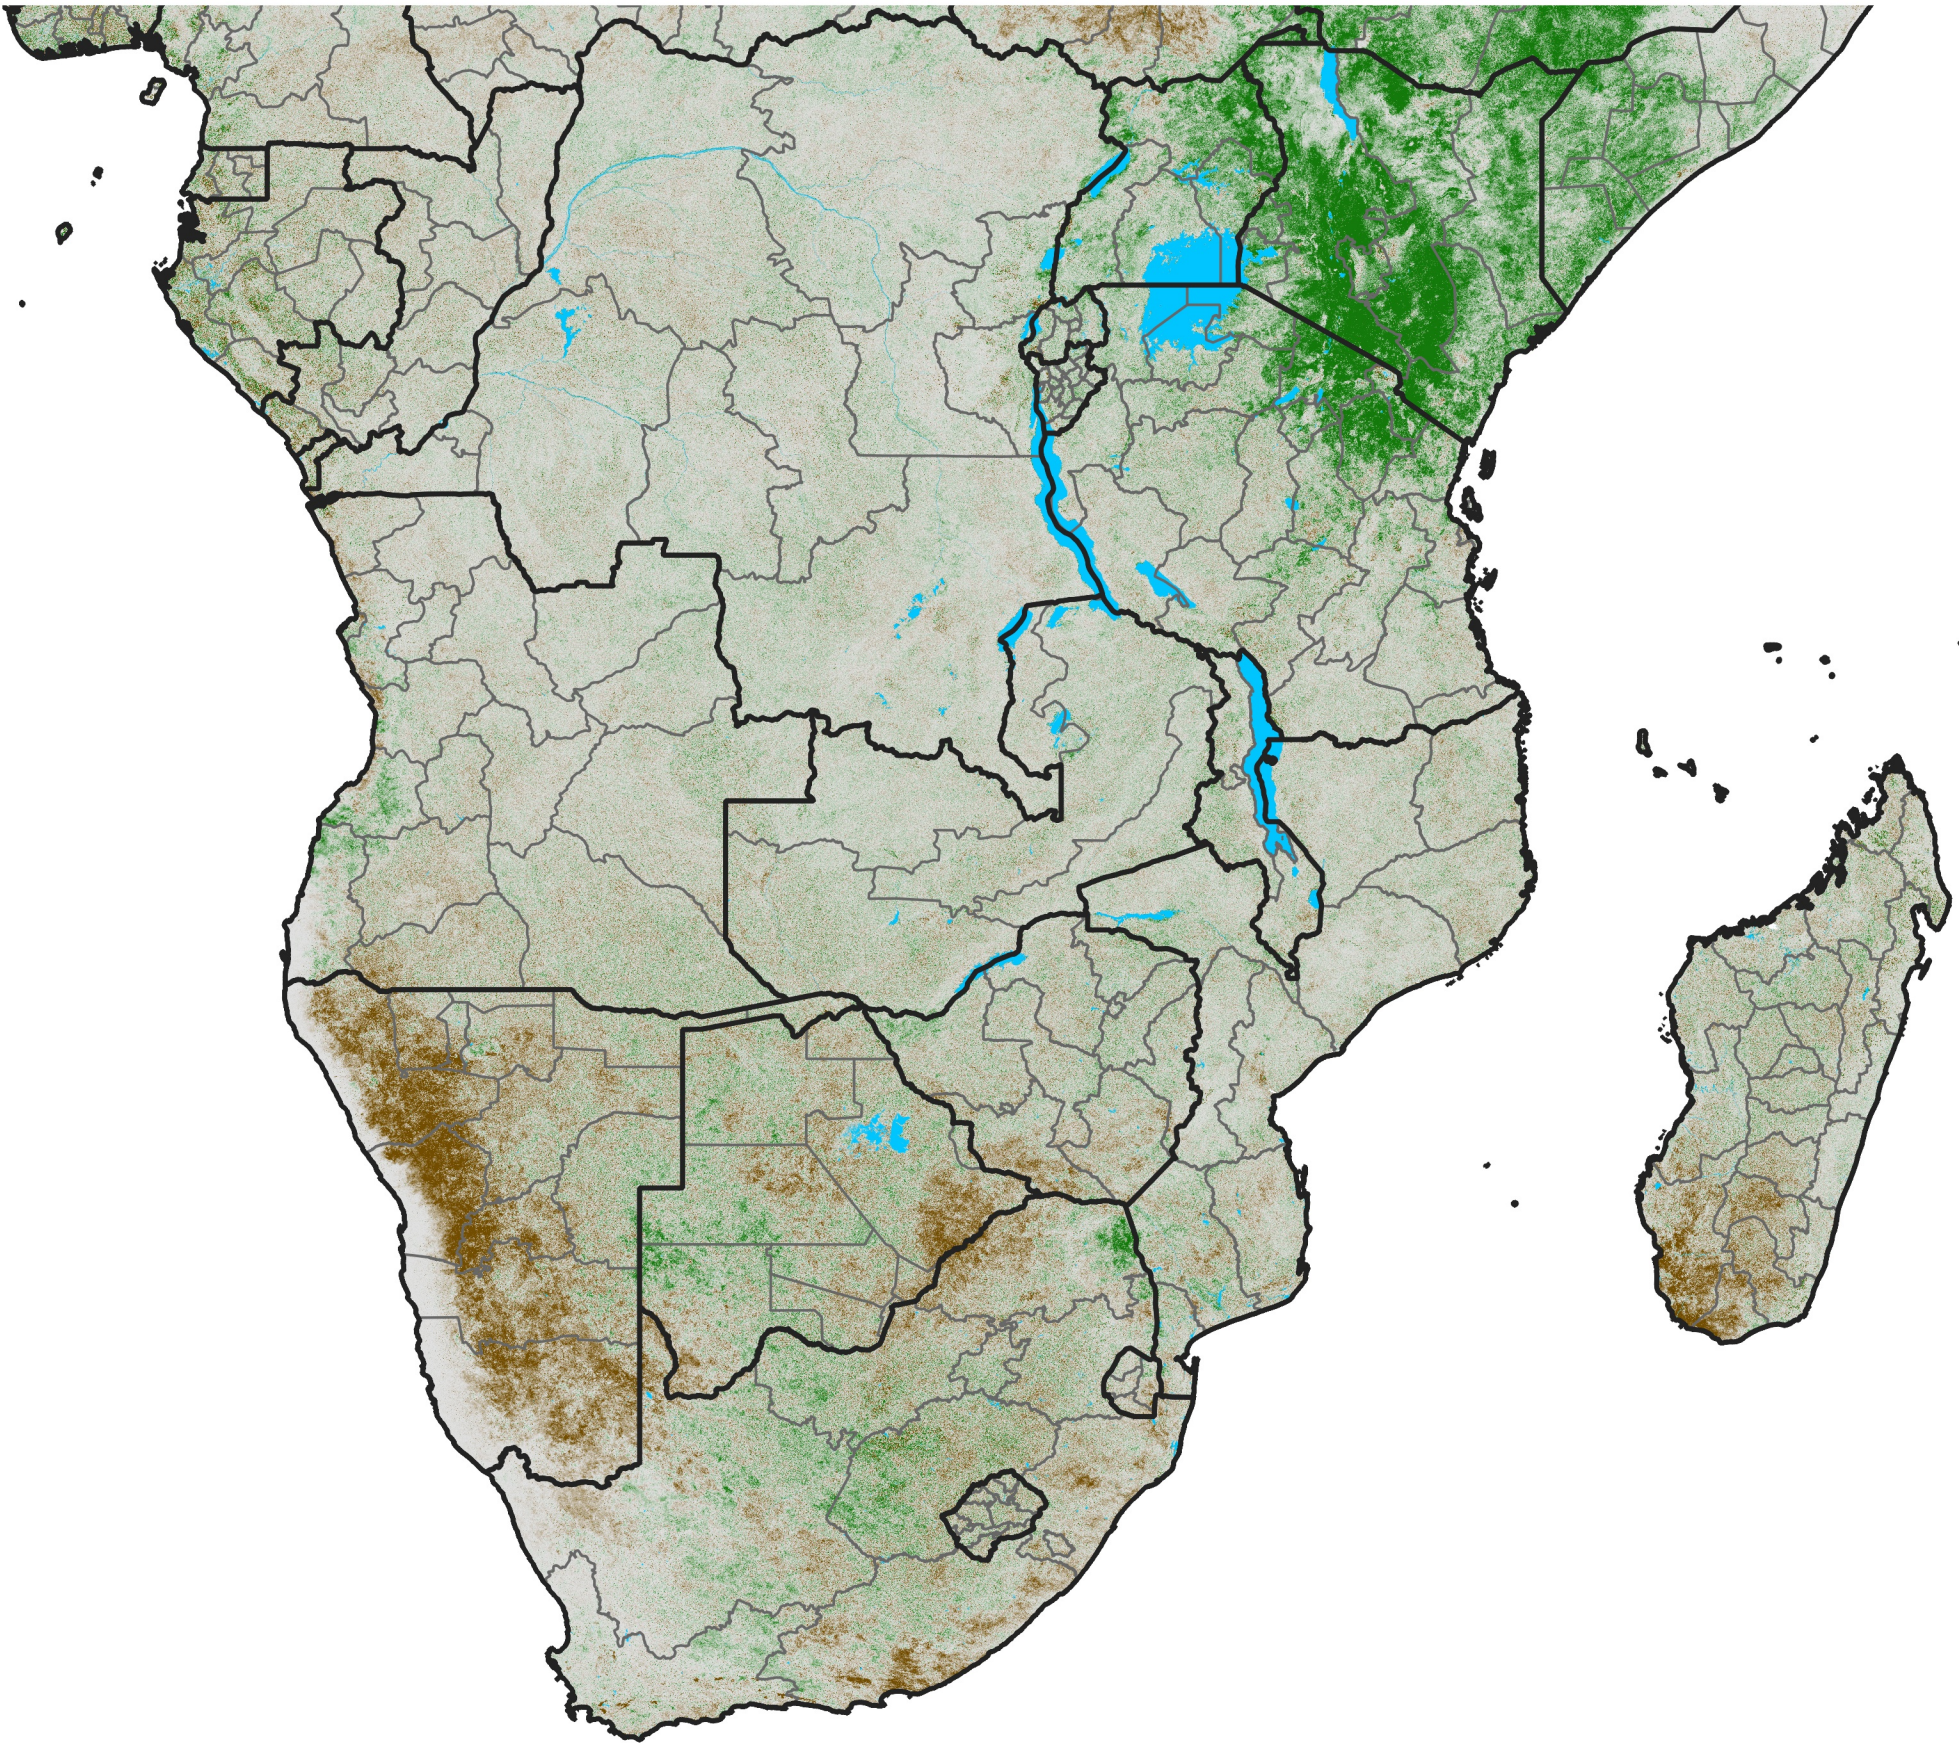

Southern Africa

NDVI Difference

2010 minus 2009

Period 07 / March 01 - 10, 2010

NDVI Difference

< -0.3 -0.2 -0.1 -0.05 0.05 0.1 0.2 >0.3

Negative

No Difference