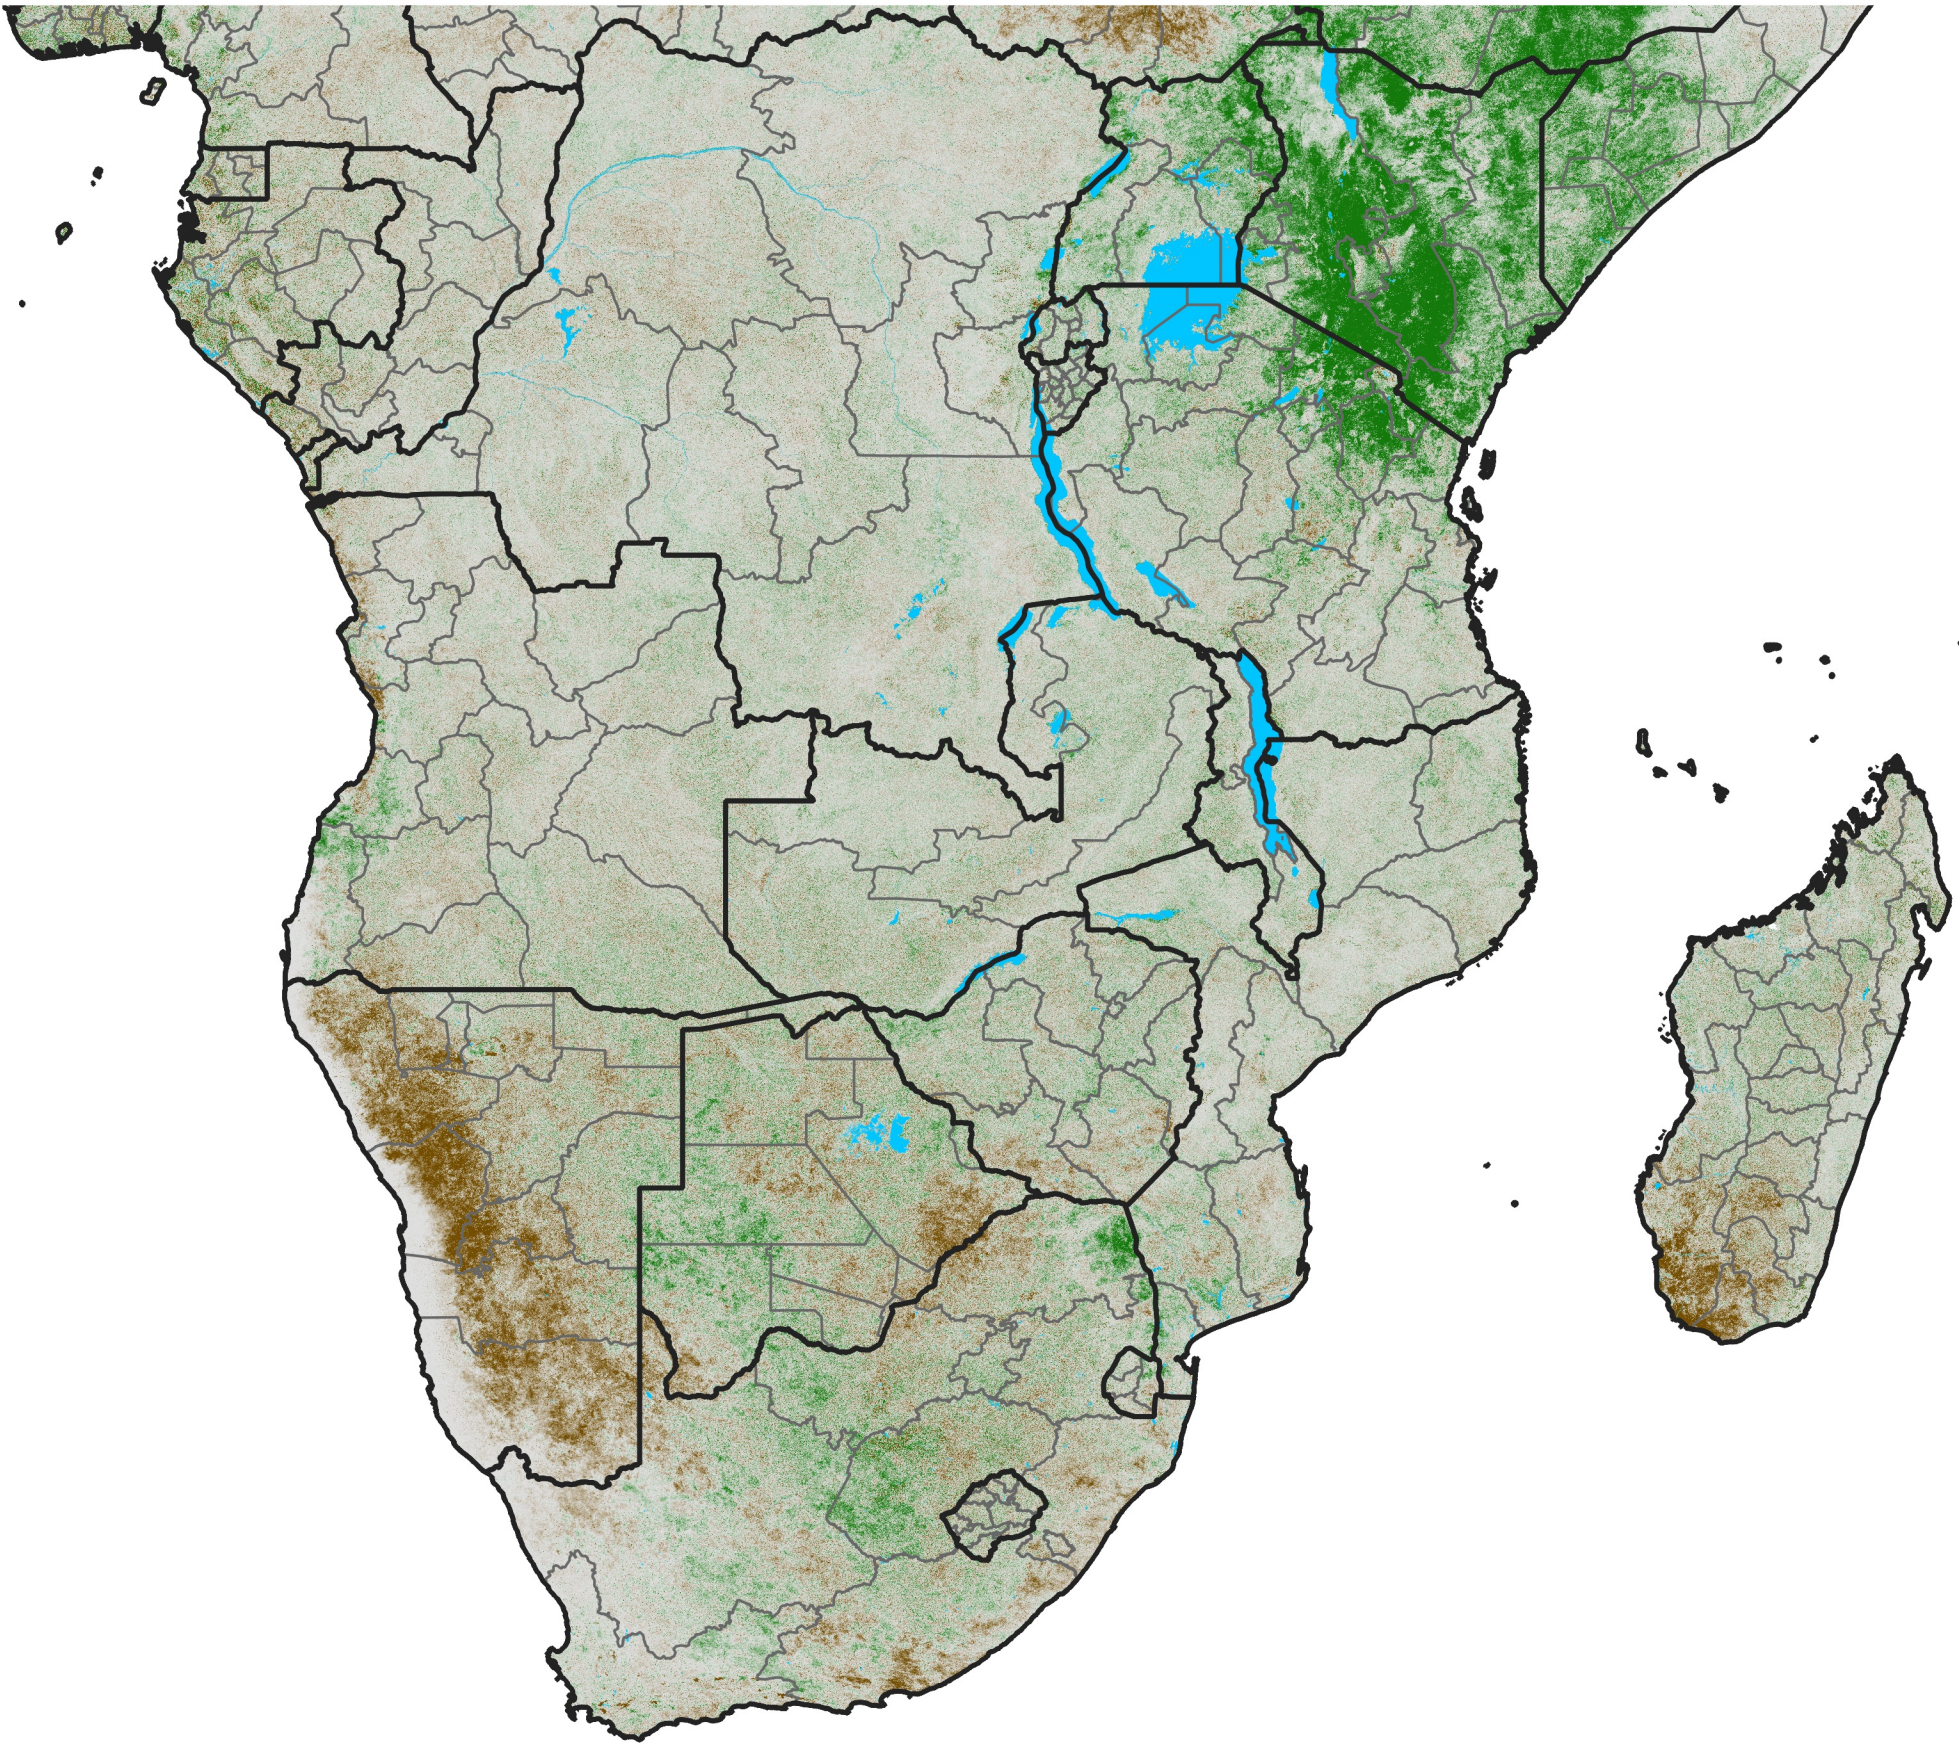

Southern Africa

NDVI Difference

2010 minus 2009

Period 08 / March 11 - 20, 2010

NDVI Difference

< -0.3 -0.2 -0.1 -0.05 0.05 0.1 0.2 >0.3

Negative

No Difference