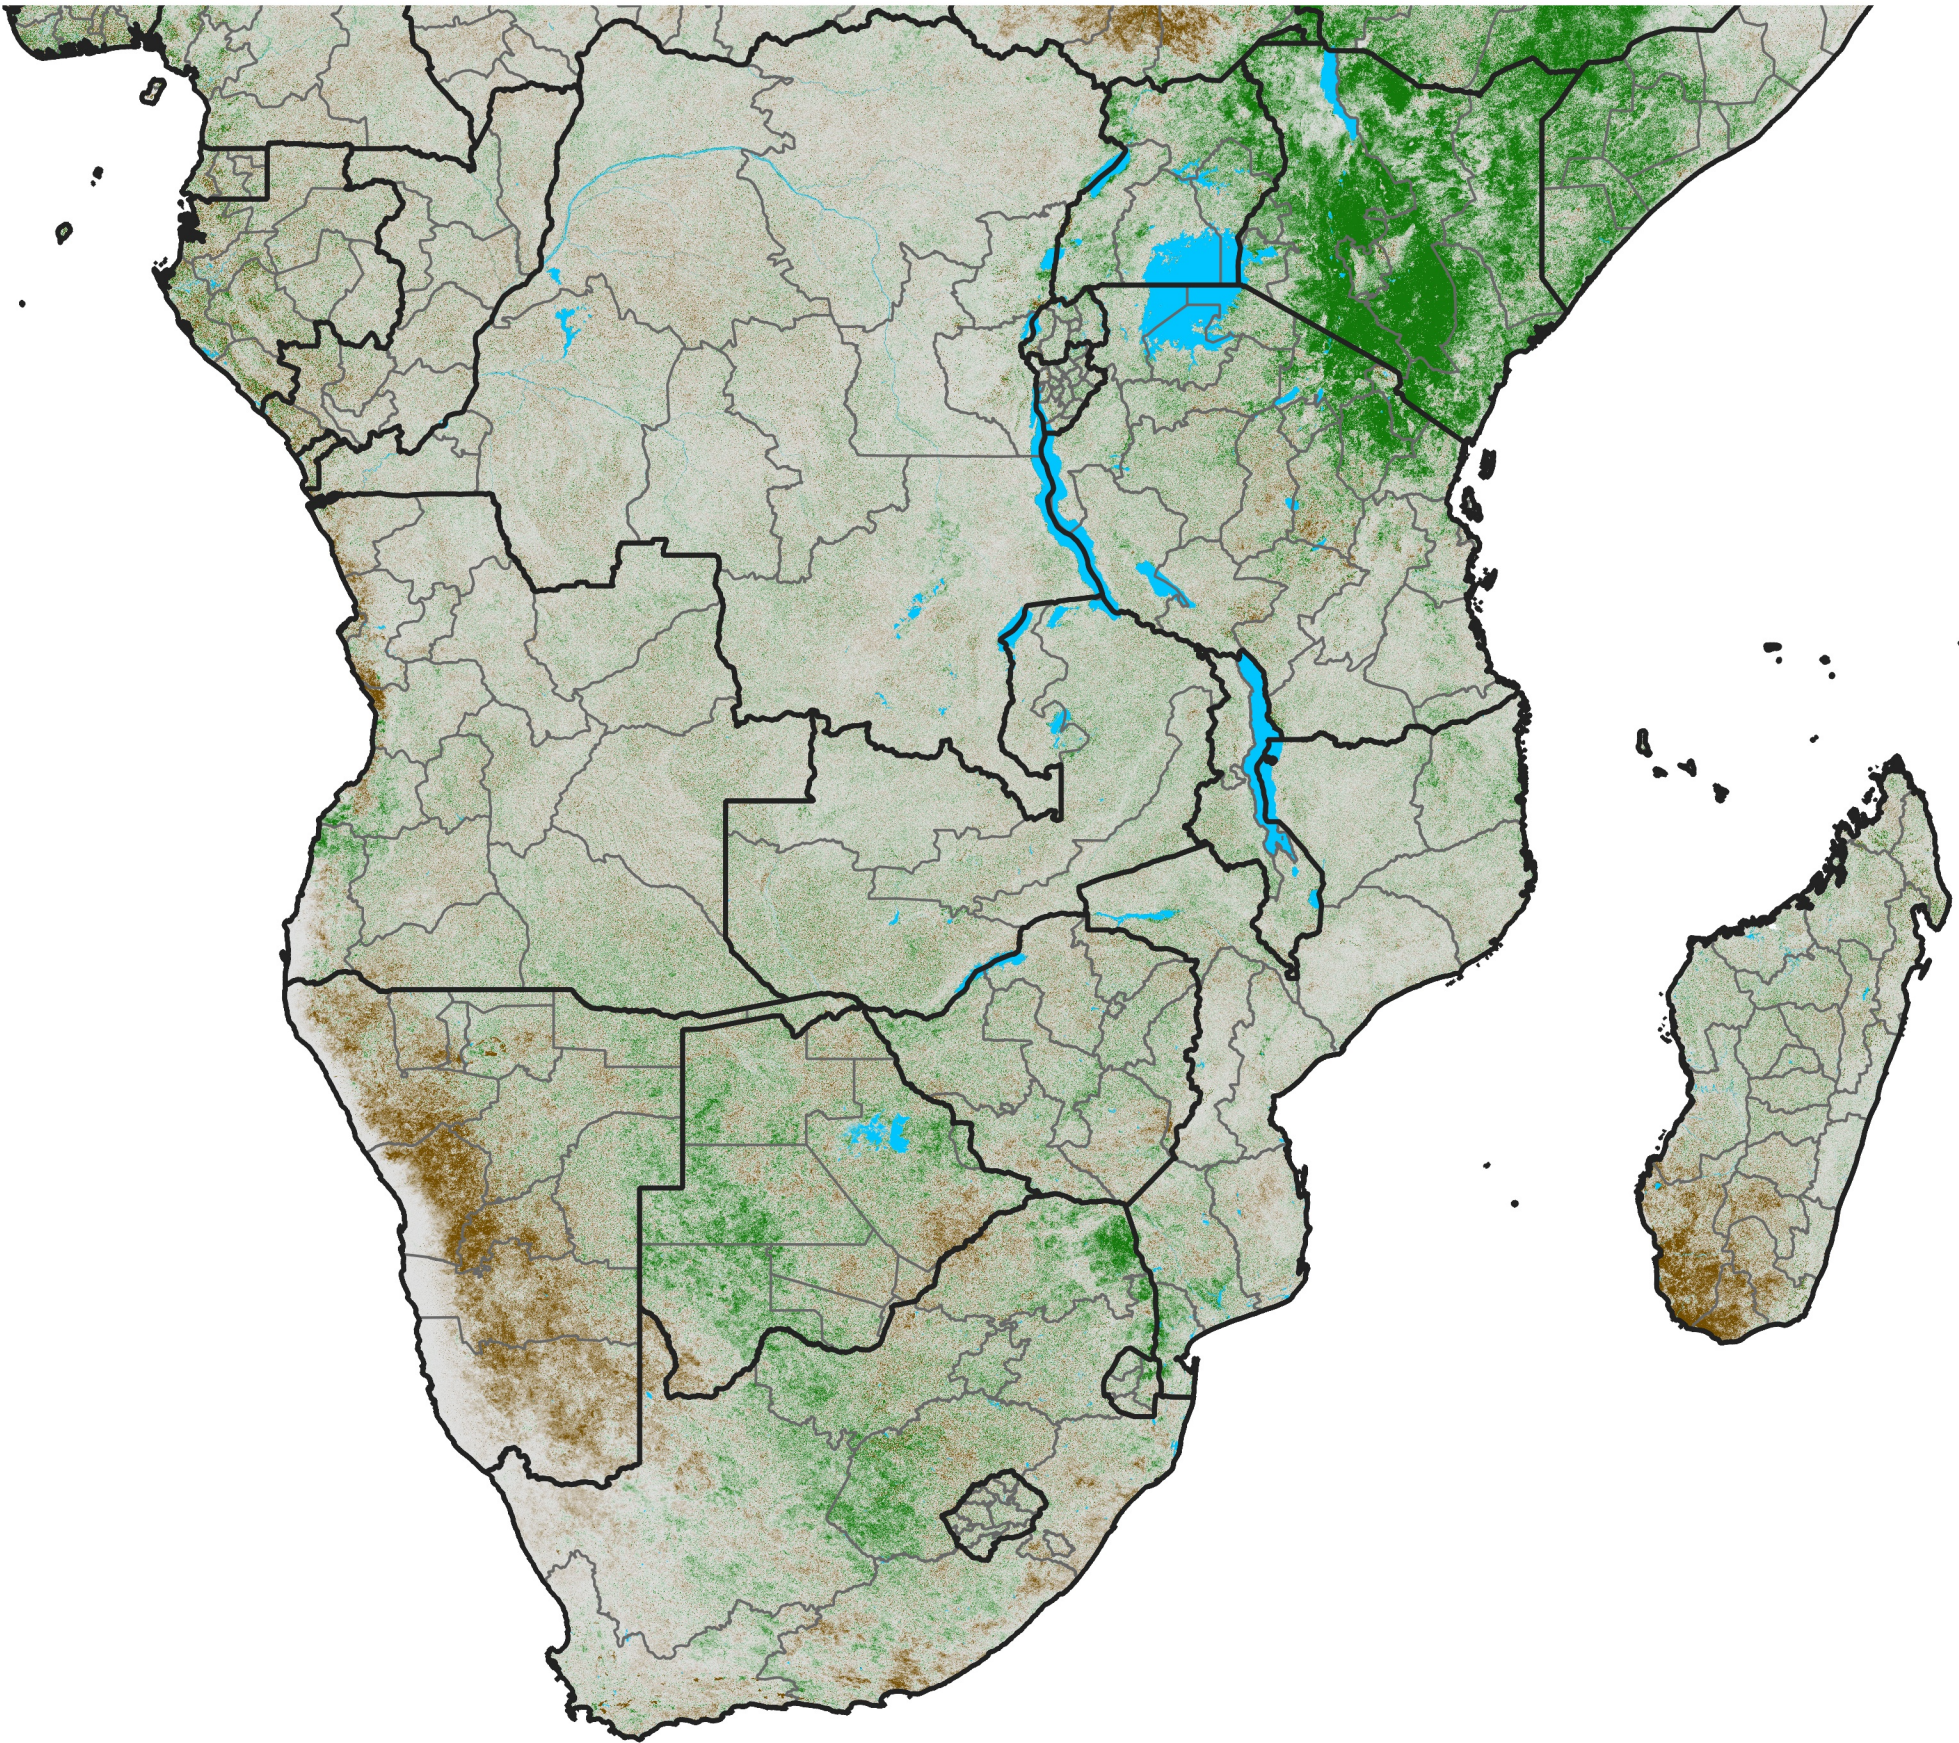

# Southern Africa

## NDVI Difference

2010 minus 2009

Period 09 / March 21 - 31, 2010

### NDVI Difference

< -0.3   -0.2   -0.1   -0.05   0.05   0.1   0.2   >0.3

Negative

No Difference

Positive