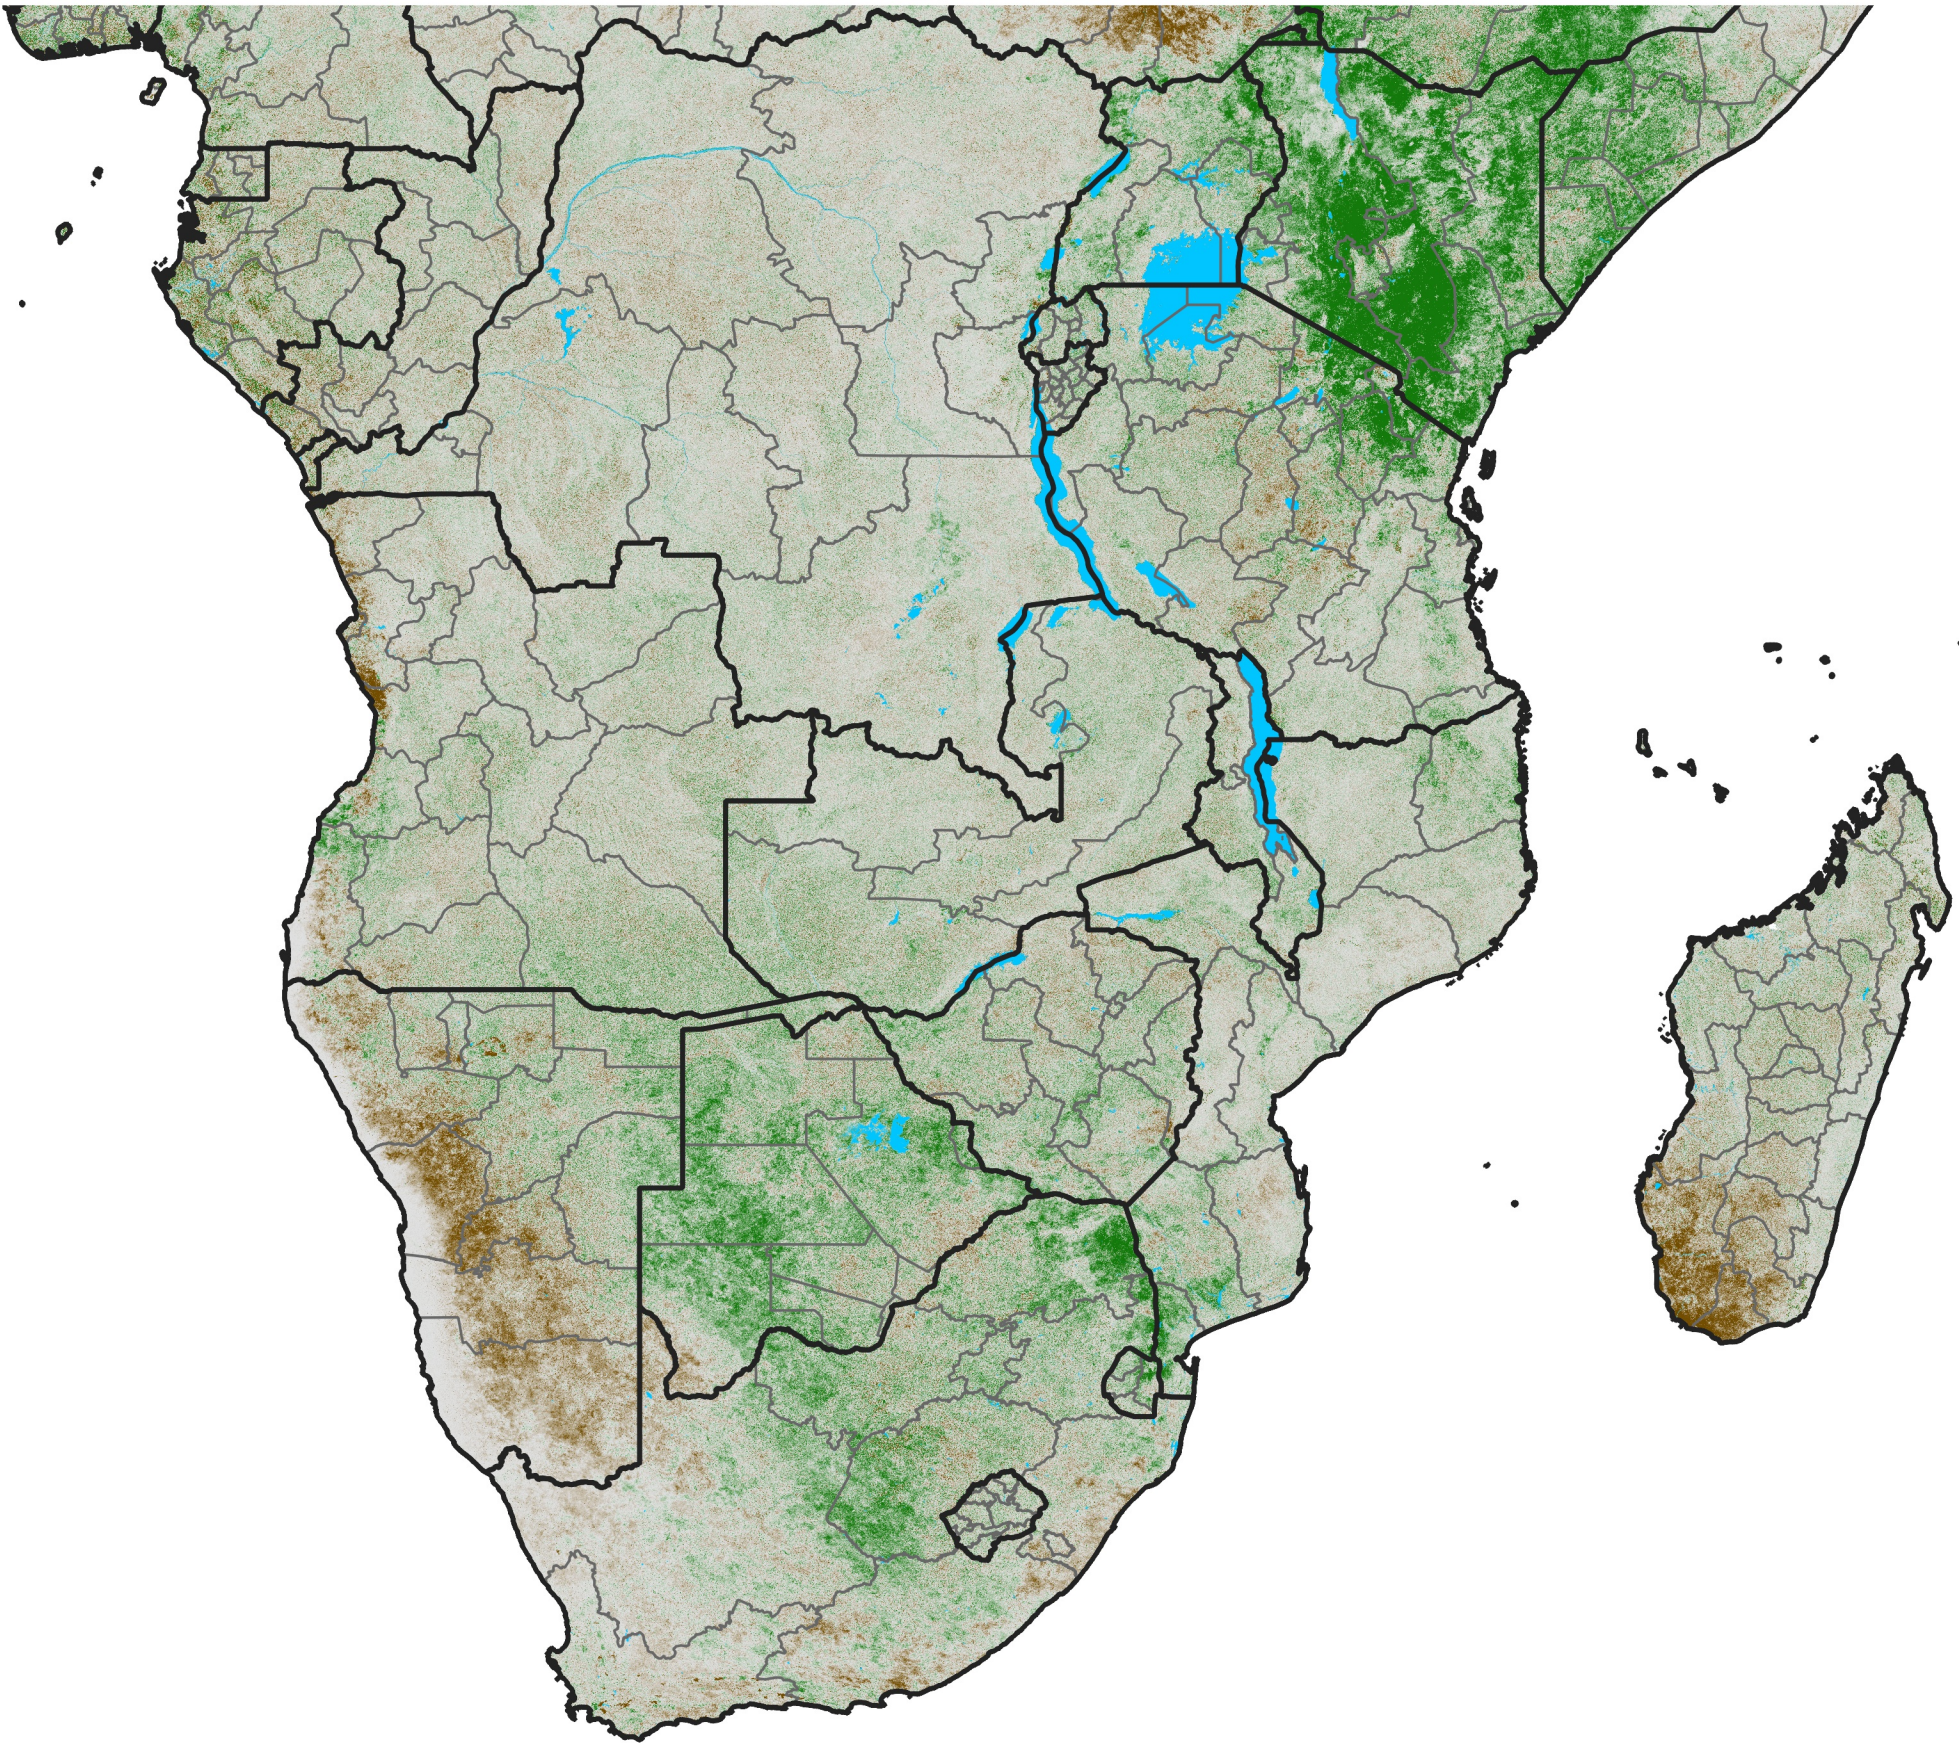

Southern Africa

NDVI Difference

2010 minus 2009

Period 10 / April 01 - 10, 2010

NDVI Difference

< -0.3 -0.2 -0.1 -0.05 0.05 0.1 0.2 >0.3

Negative

No Difference