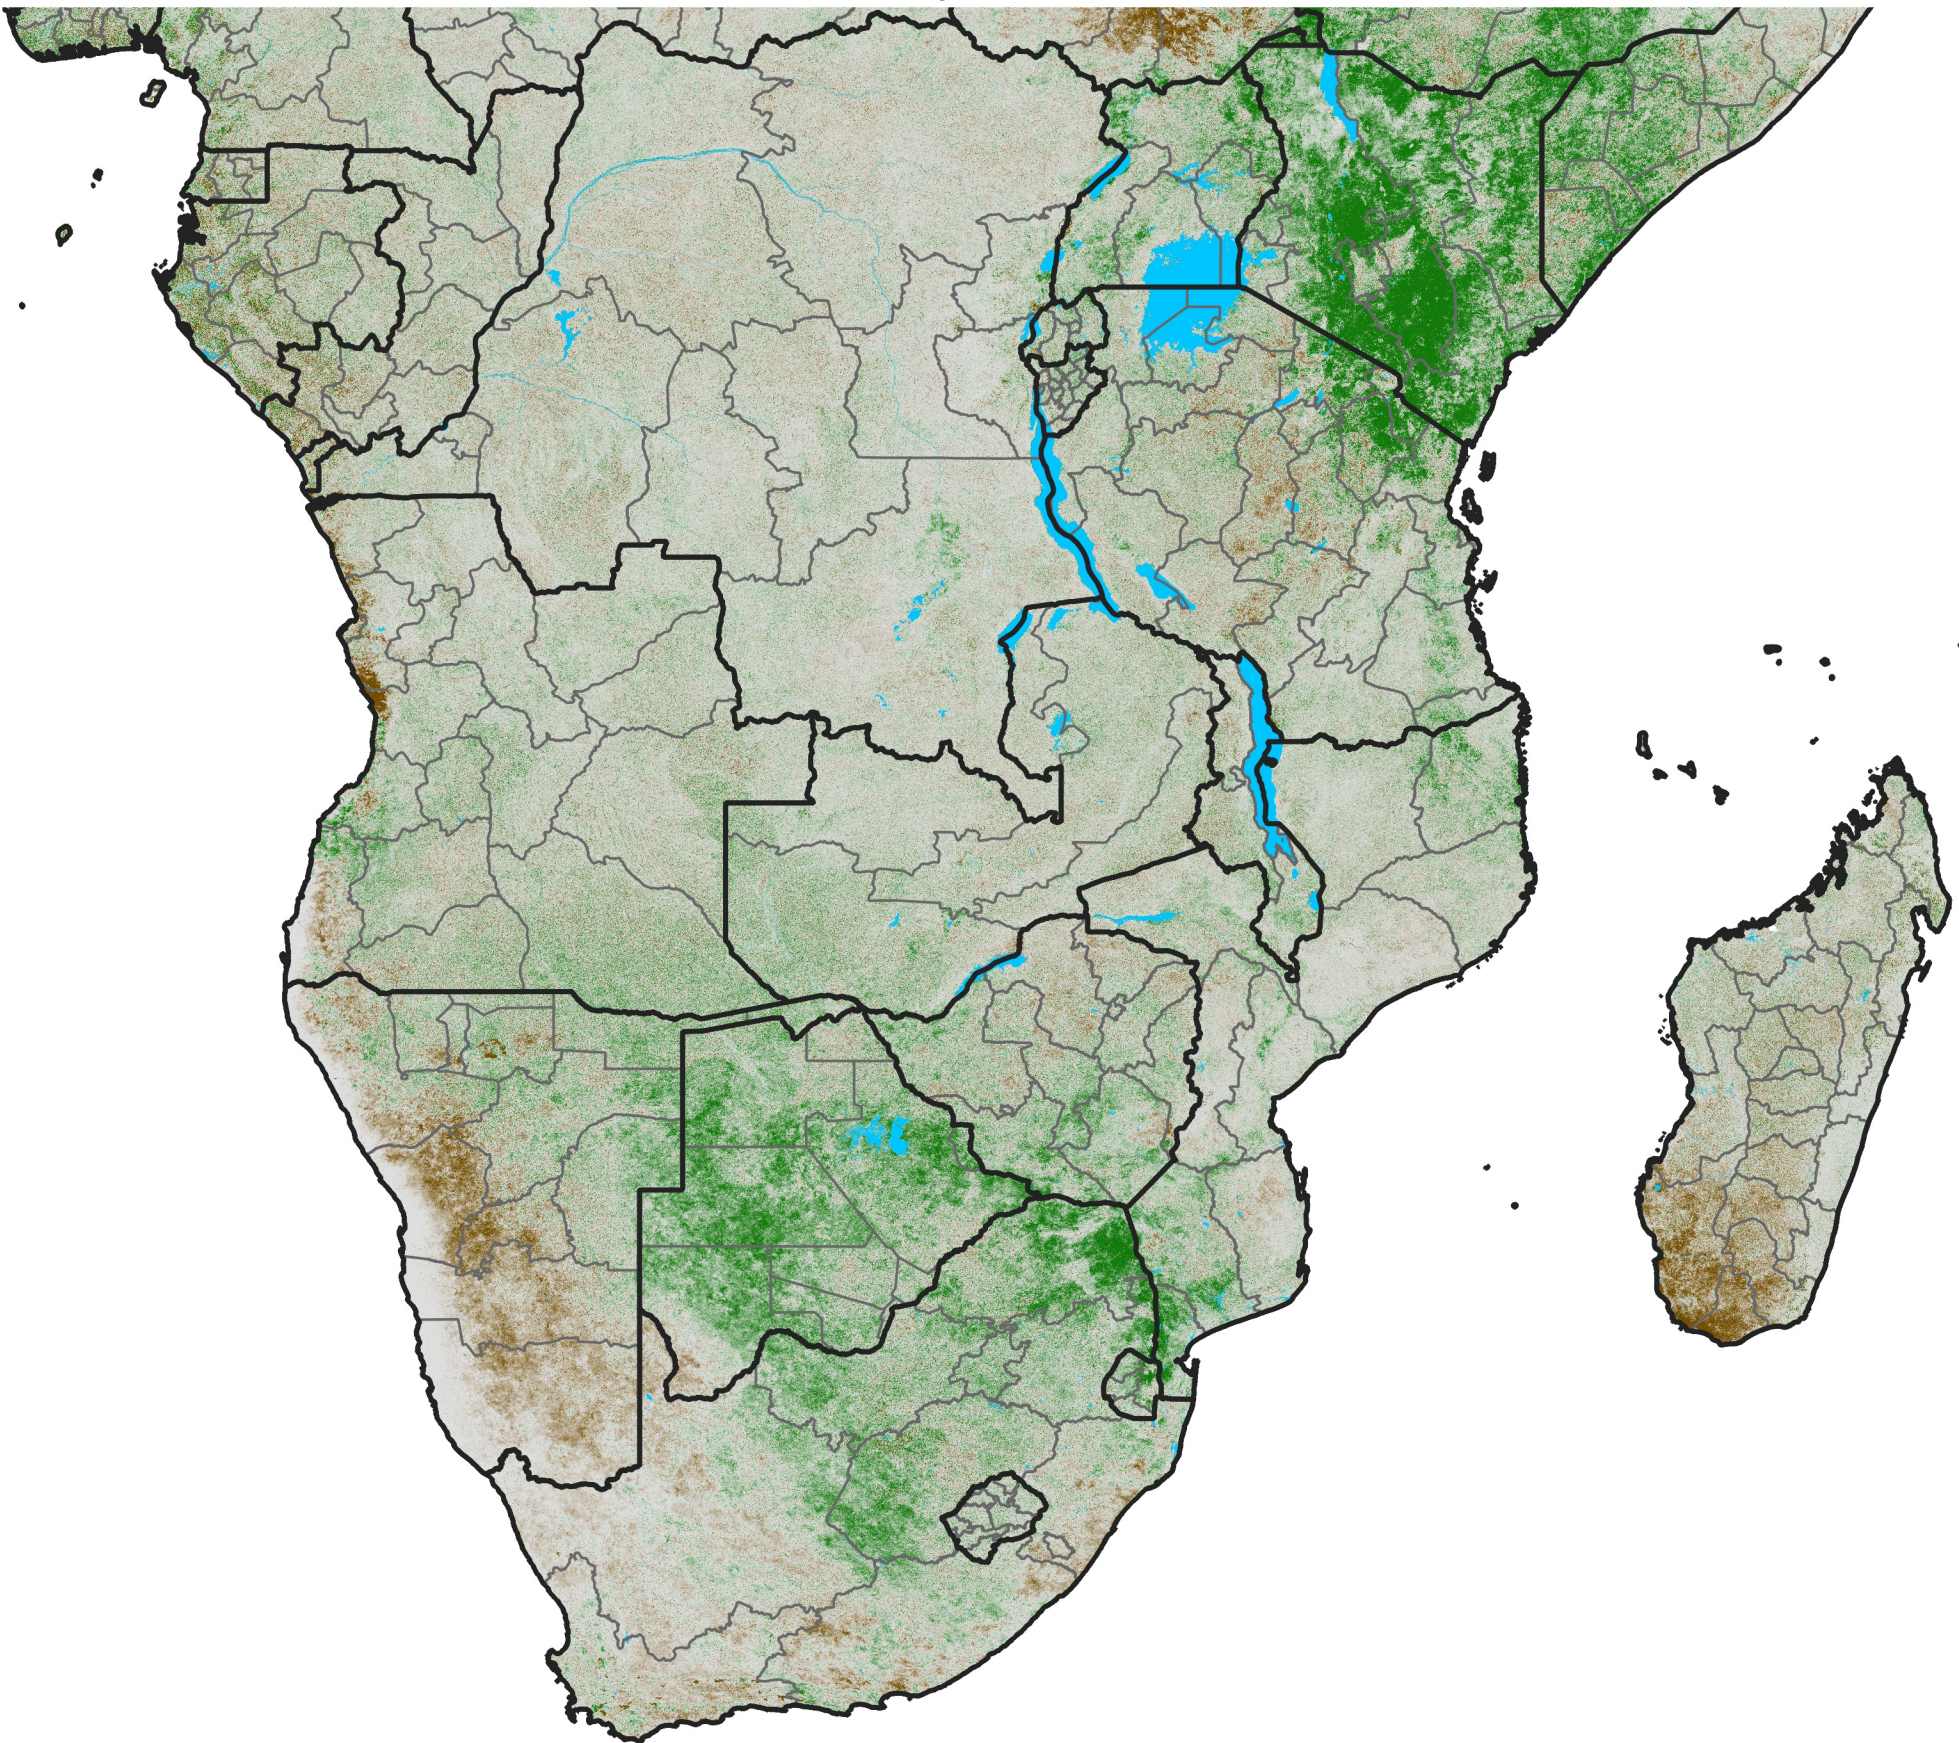

# Southern Africa NDVI Difference

2010 minus 2009

Period 11 / April 11 - 20, 2010

## NDVI Difference

< -0.3   -0.2   -0.1   -0.05   0.05   0.1   0.2   >0.3

Negative

No Difference

Positive