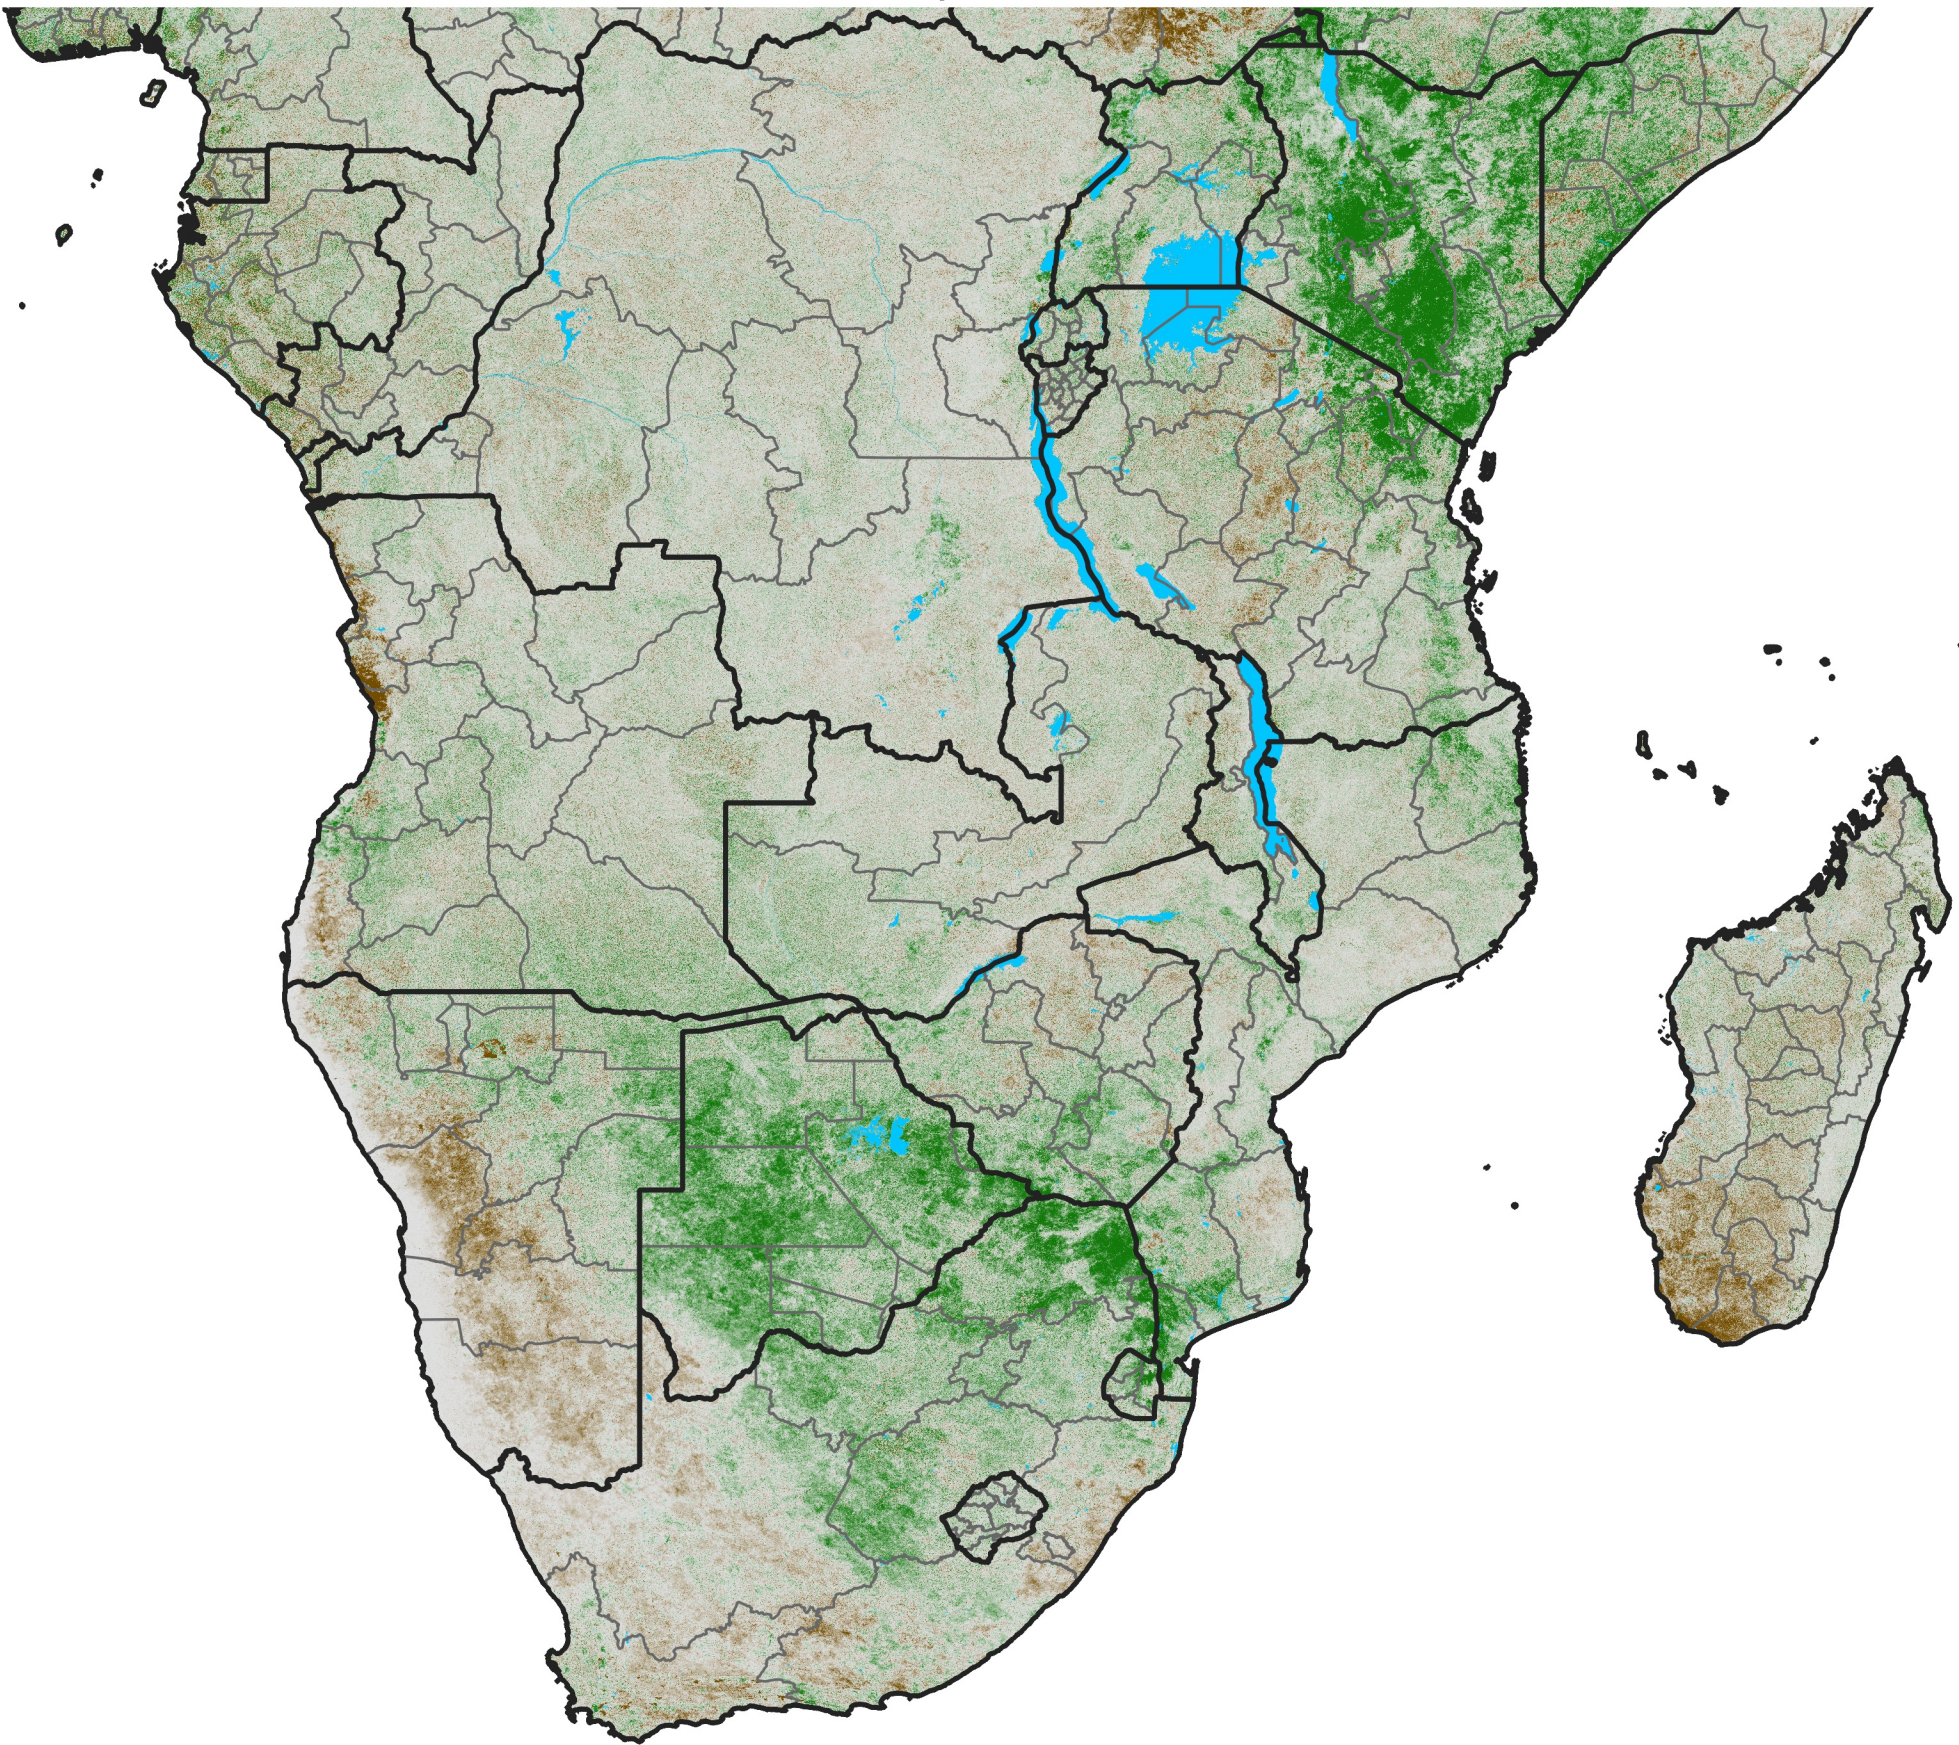

# Southern Africa NDVI Difference

2010 minus 2009

Period 12 / April 21 - 30, 2010

## NDVI Difference

< -0.3   -0.2   -0.1   -0.05   0.05   0.1   0.2   >0.3

Negative

No Difference

Positive