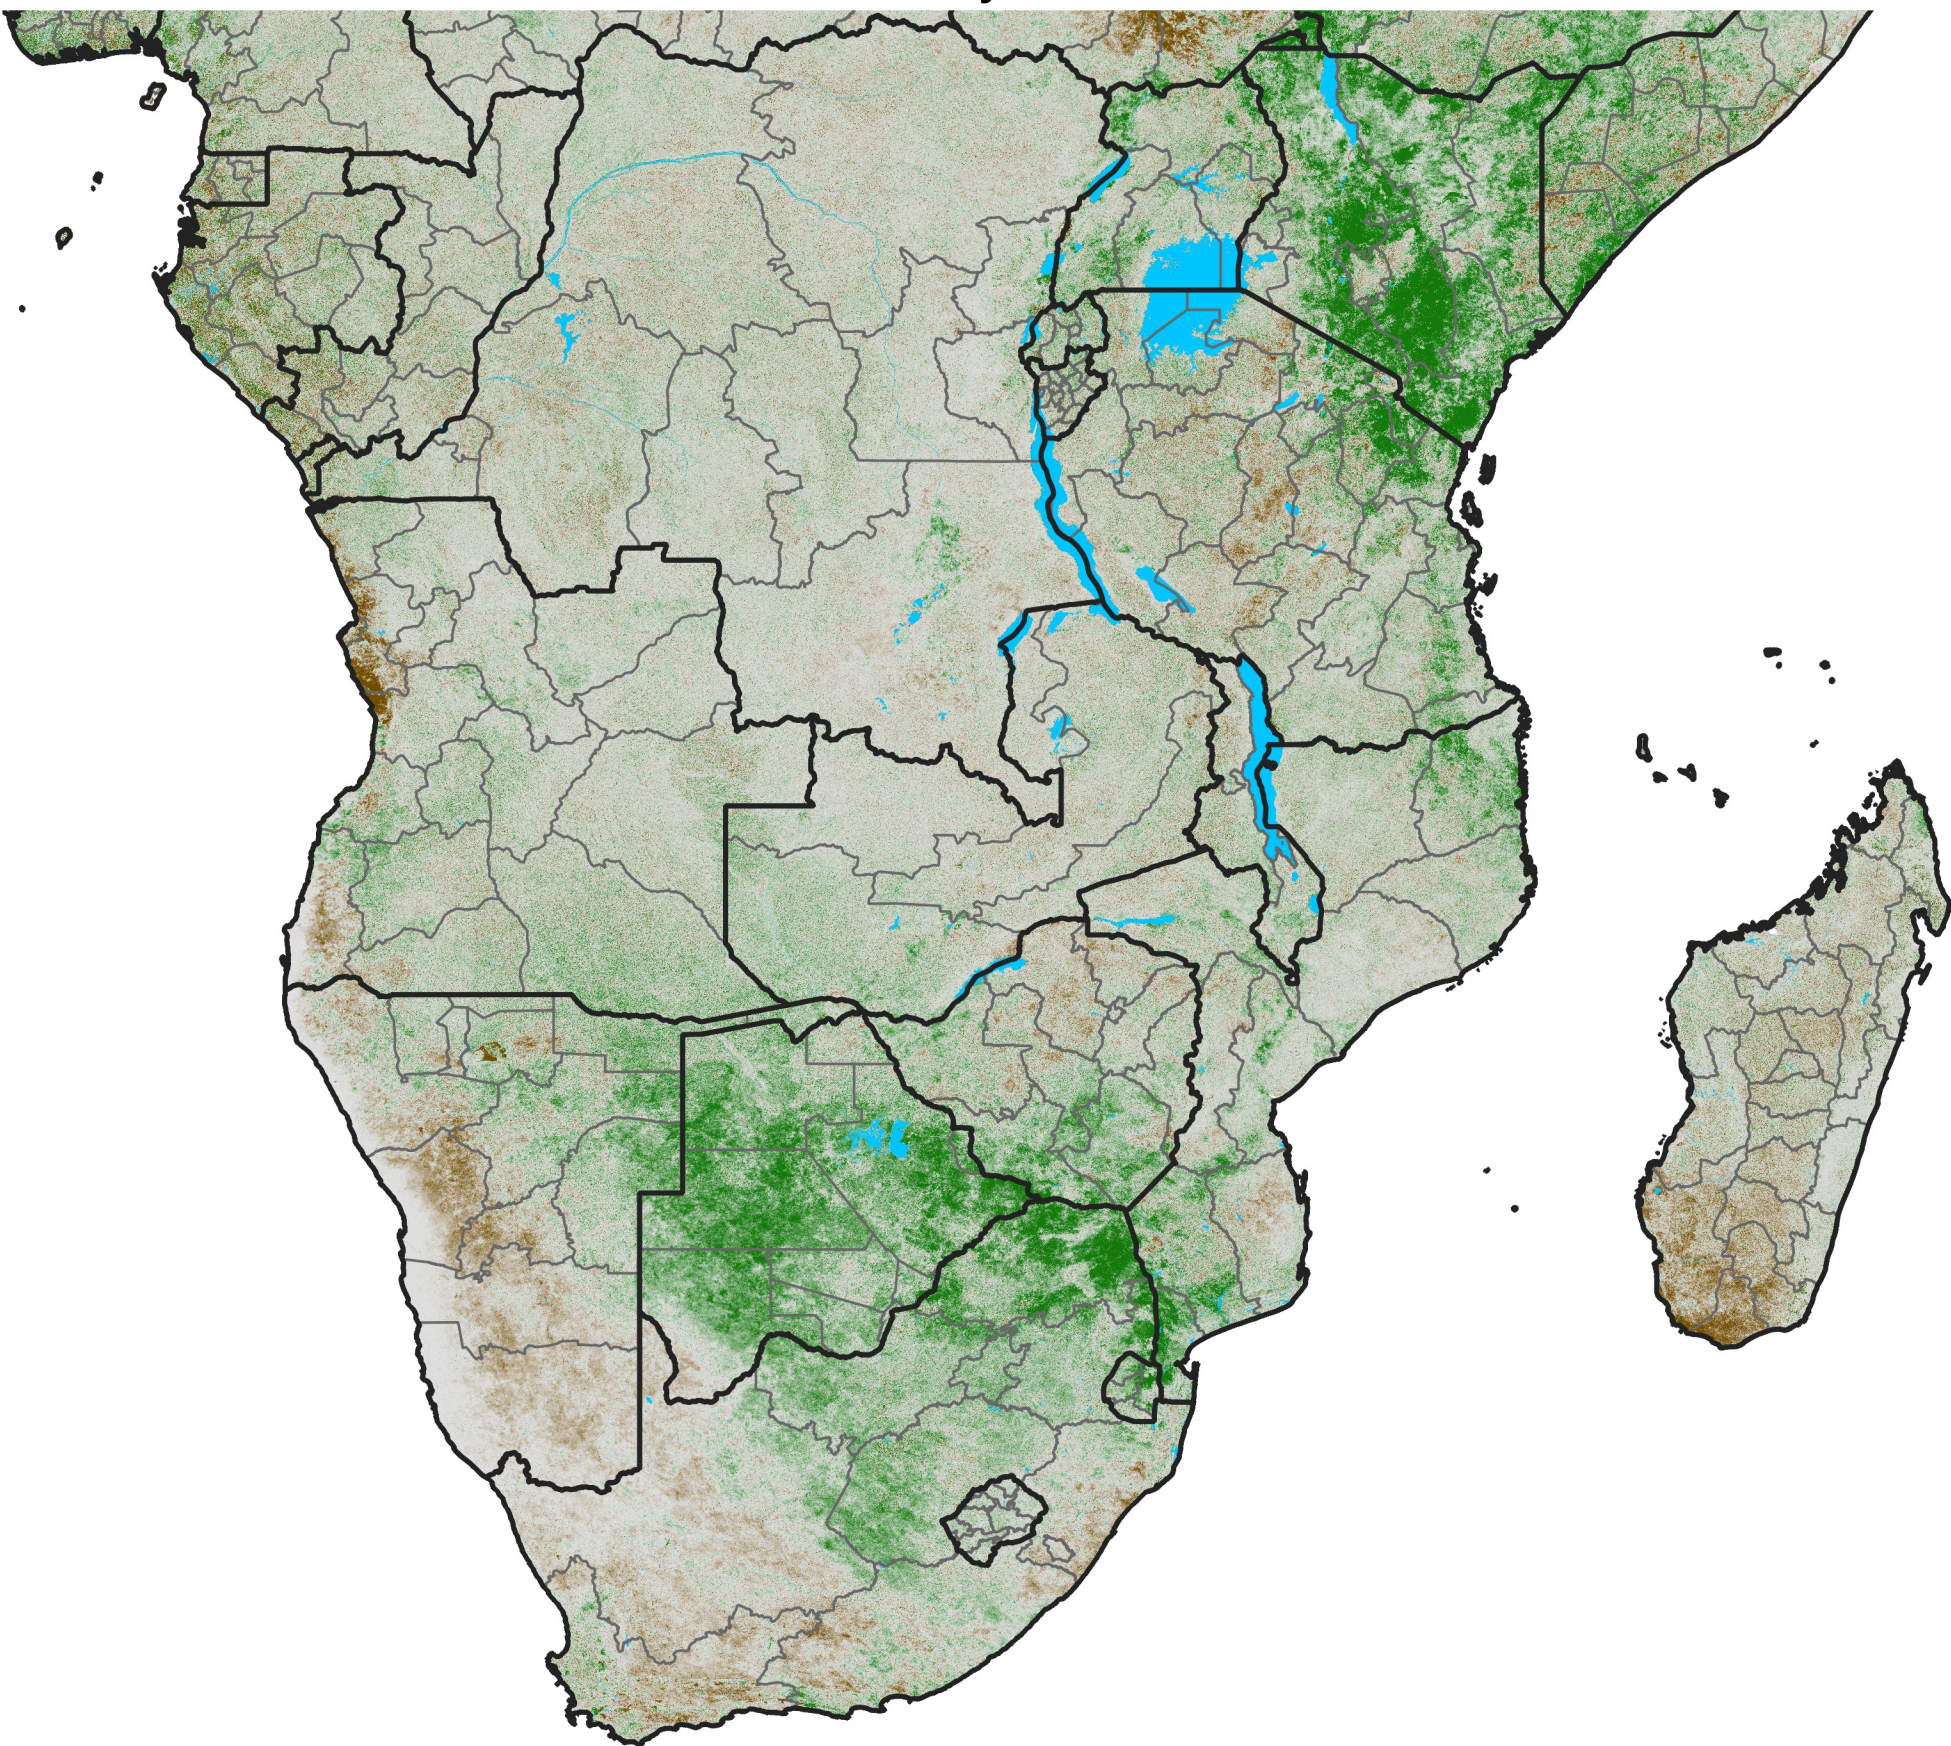

Southern Africa NDVI Difference

2010 minus 2009

Period 13 / May 01 - 10, 2010

NDVI Difference

< -0.3 -0.2 -0.1 -0.05 0.05 0.1 0.2 > 0.3

Negative

No Difference

Positive