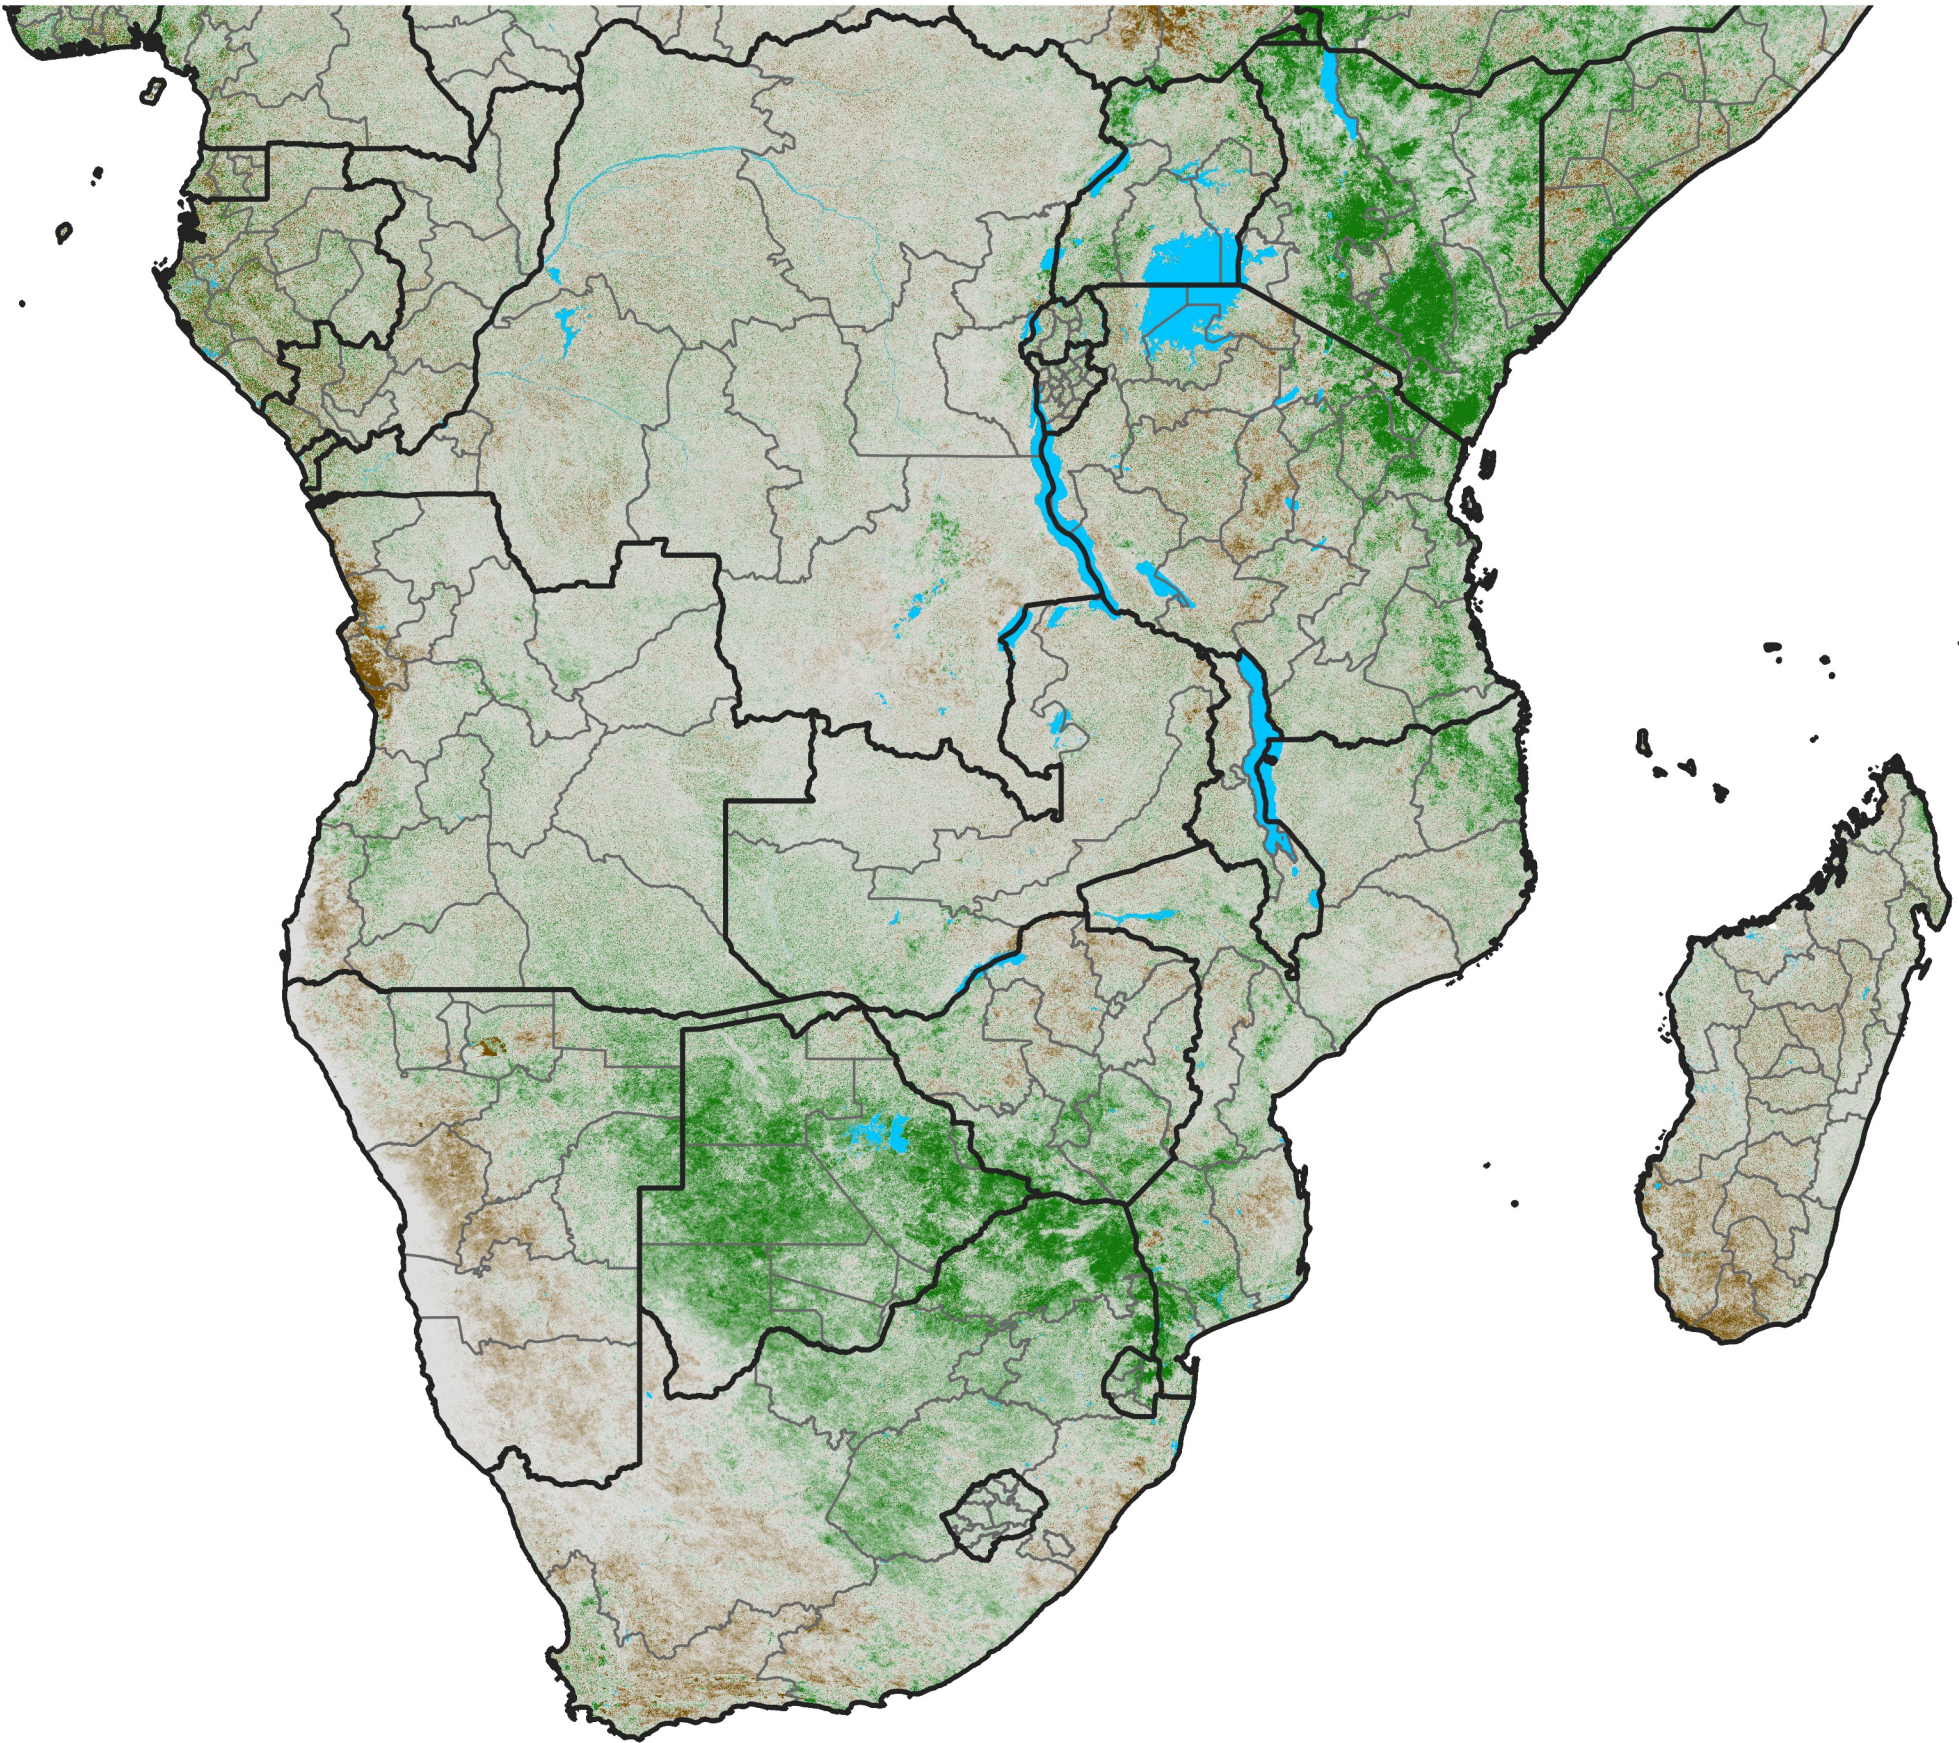

Southern Africa NDVI Difference

2010 minus 2009

Period 14 / May 11 - 20, 2010

NDVI Difference

< -0.3 -0.2 -0.1 -0.05 0.05 0.1 0.2 >0.3

Negative

No Difference

Positive