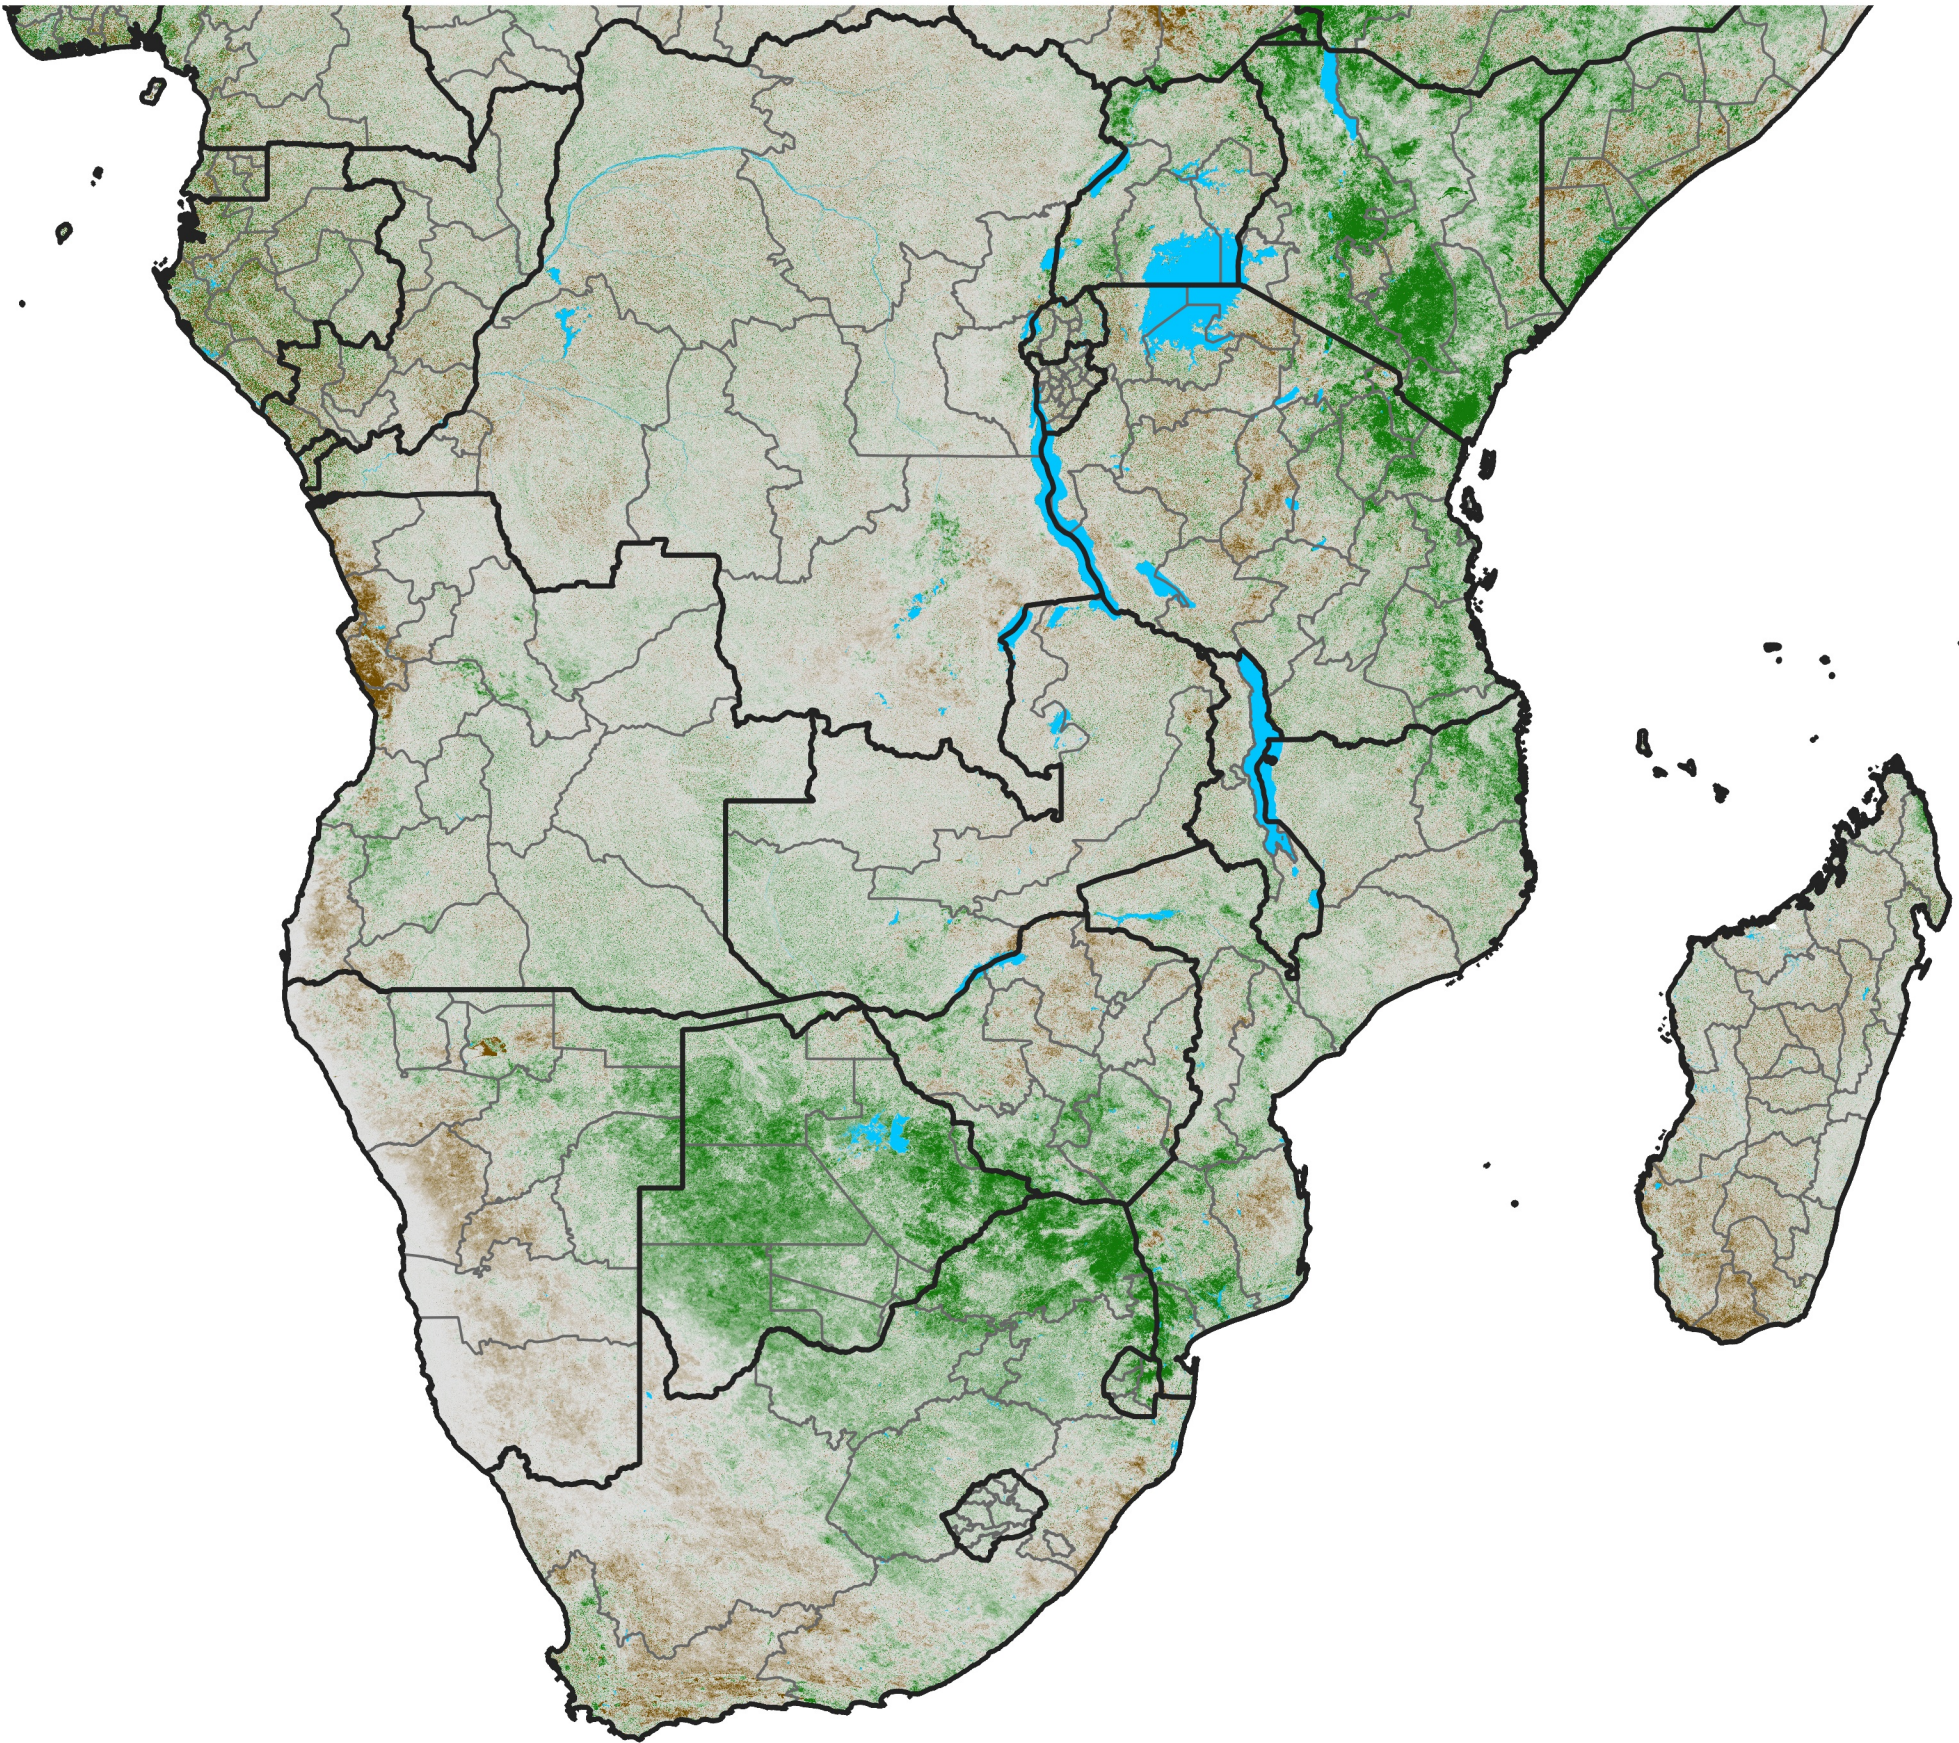

Southern Africa NDVI Difference

2010 minus 2009

Period 15 / May 21 - 31, 2010

NDVI Difference

< -0.3 -0.2 -0.1 -0.05 0.05 0.1 0.2 > 0.3

Negative

No Difference

Positive