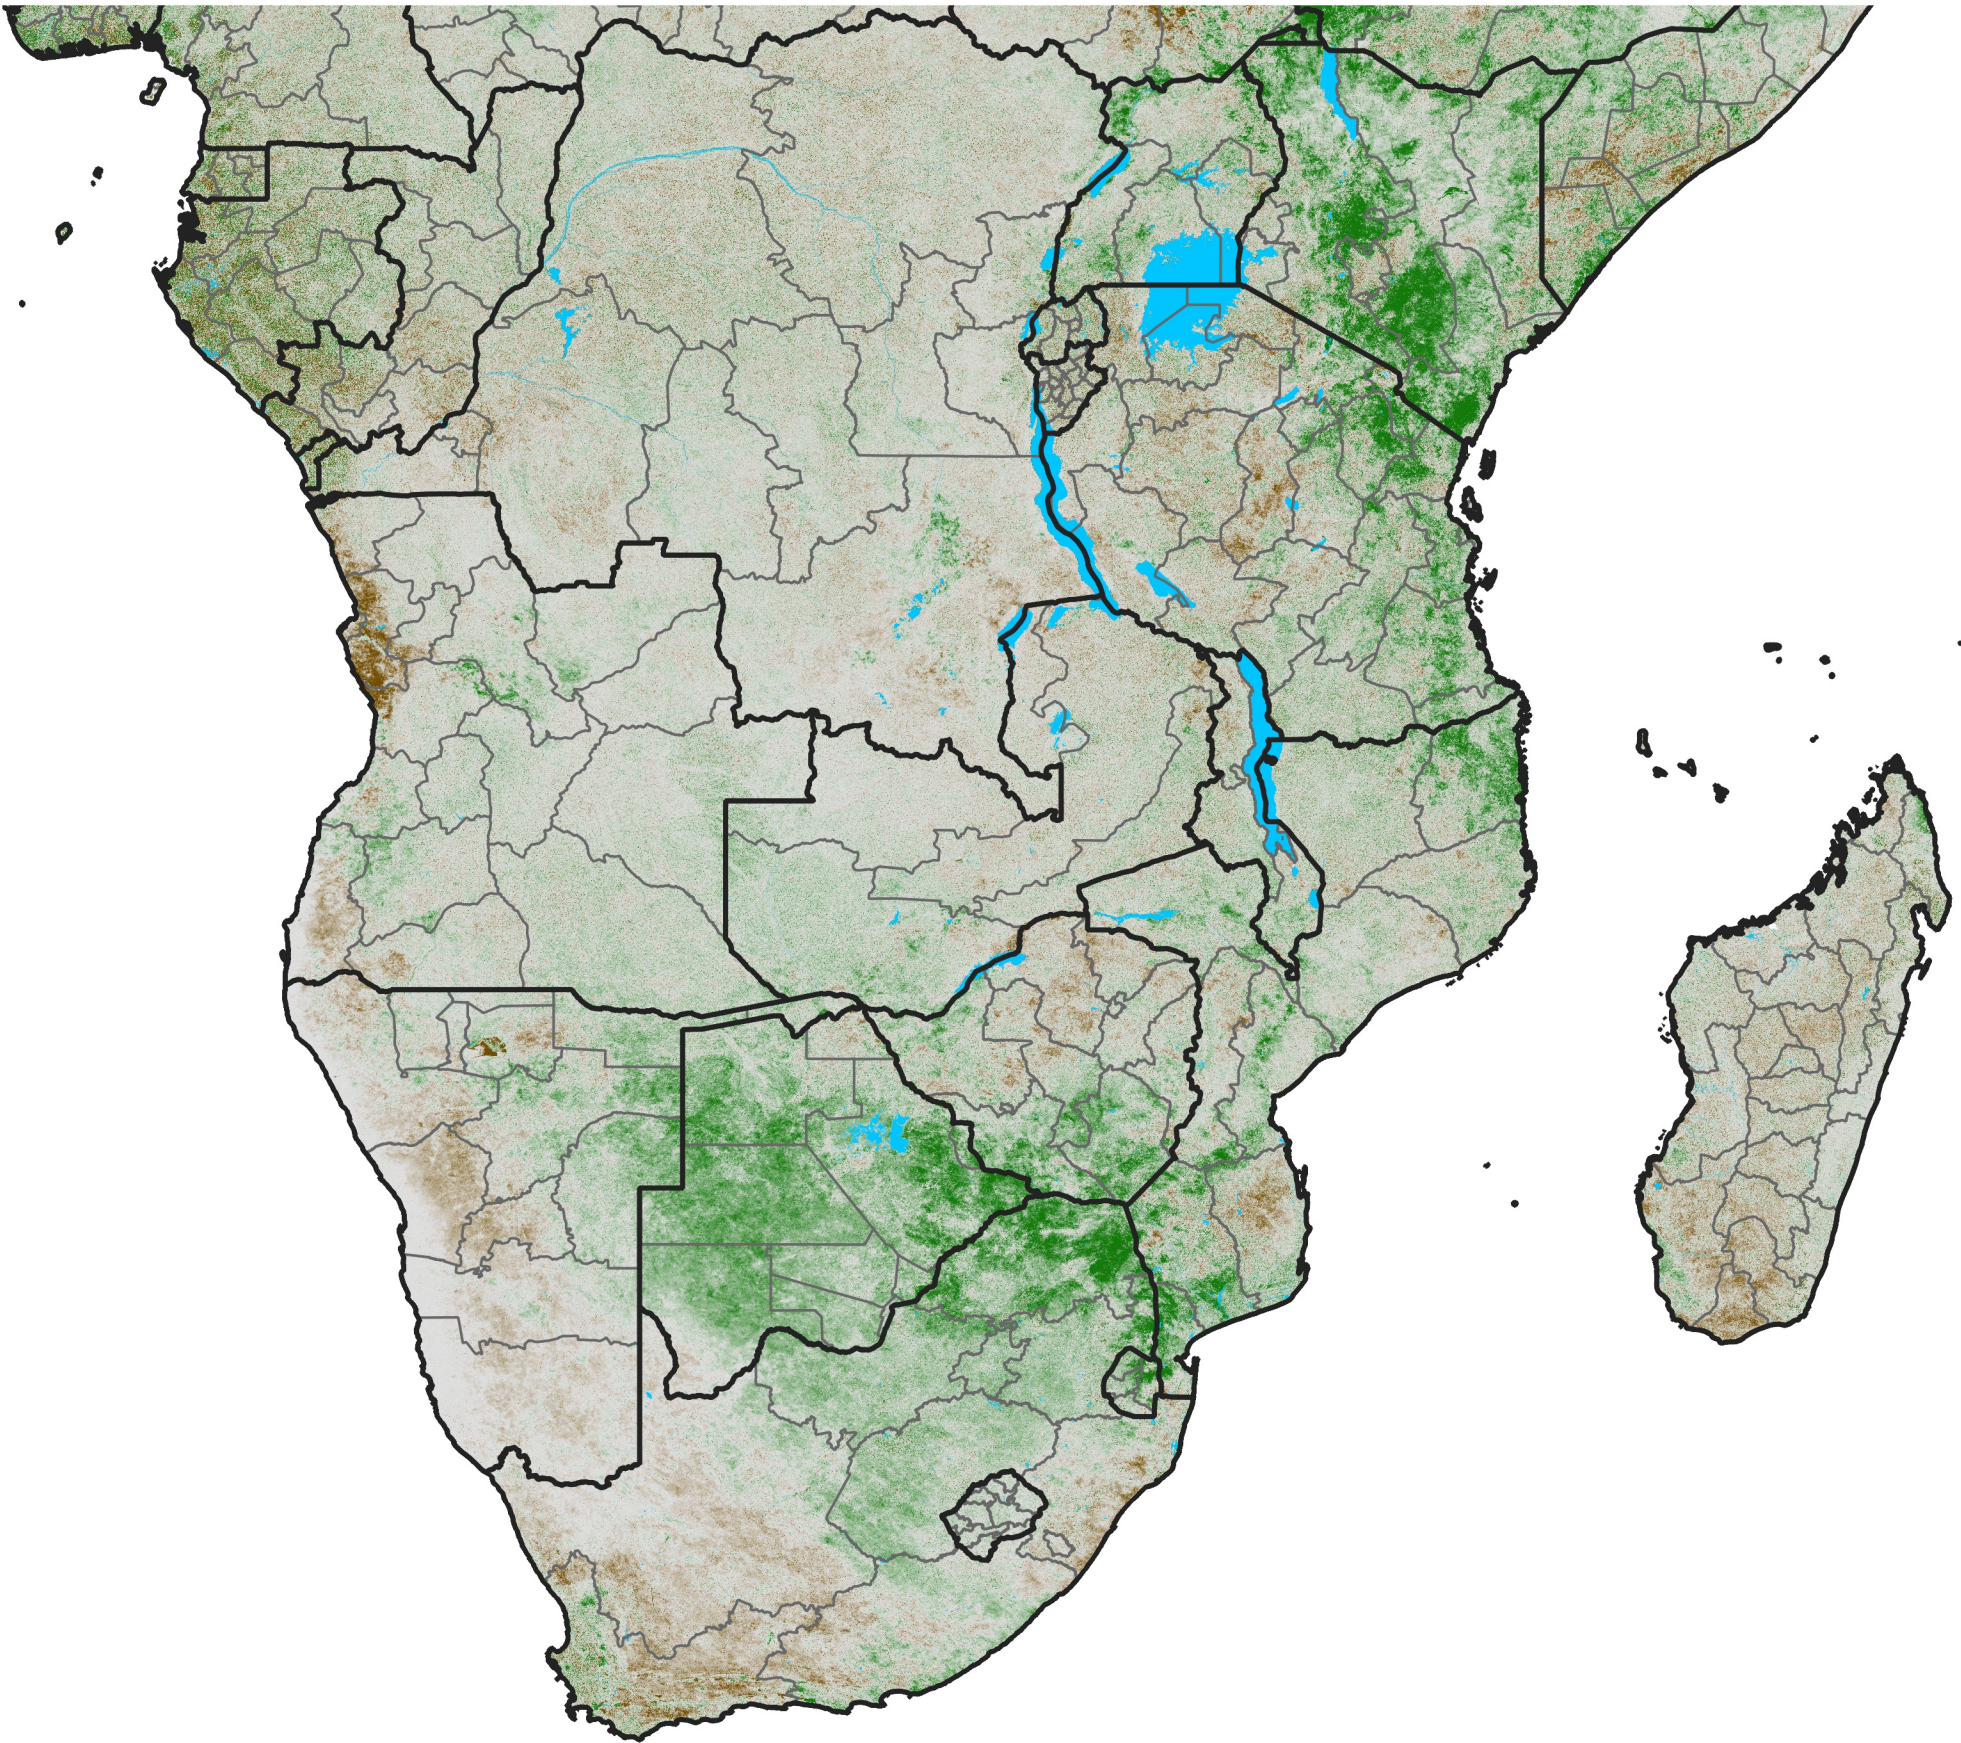

Southern Africa NDVI Difference

2010 minus 2009

Period 16 / June 01 - 10, 2010

NDVI Difference

< -0.3 -0.2 -0.1 -0.05 0.05 0.1 0.2 > 0.3

Negative

No Difference

Positive