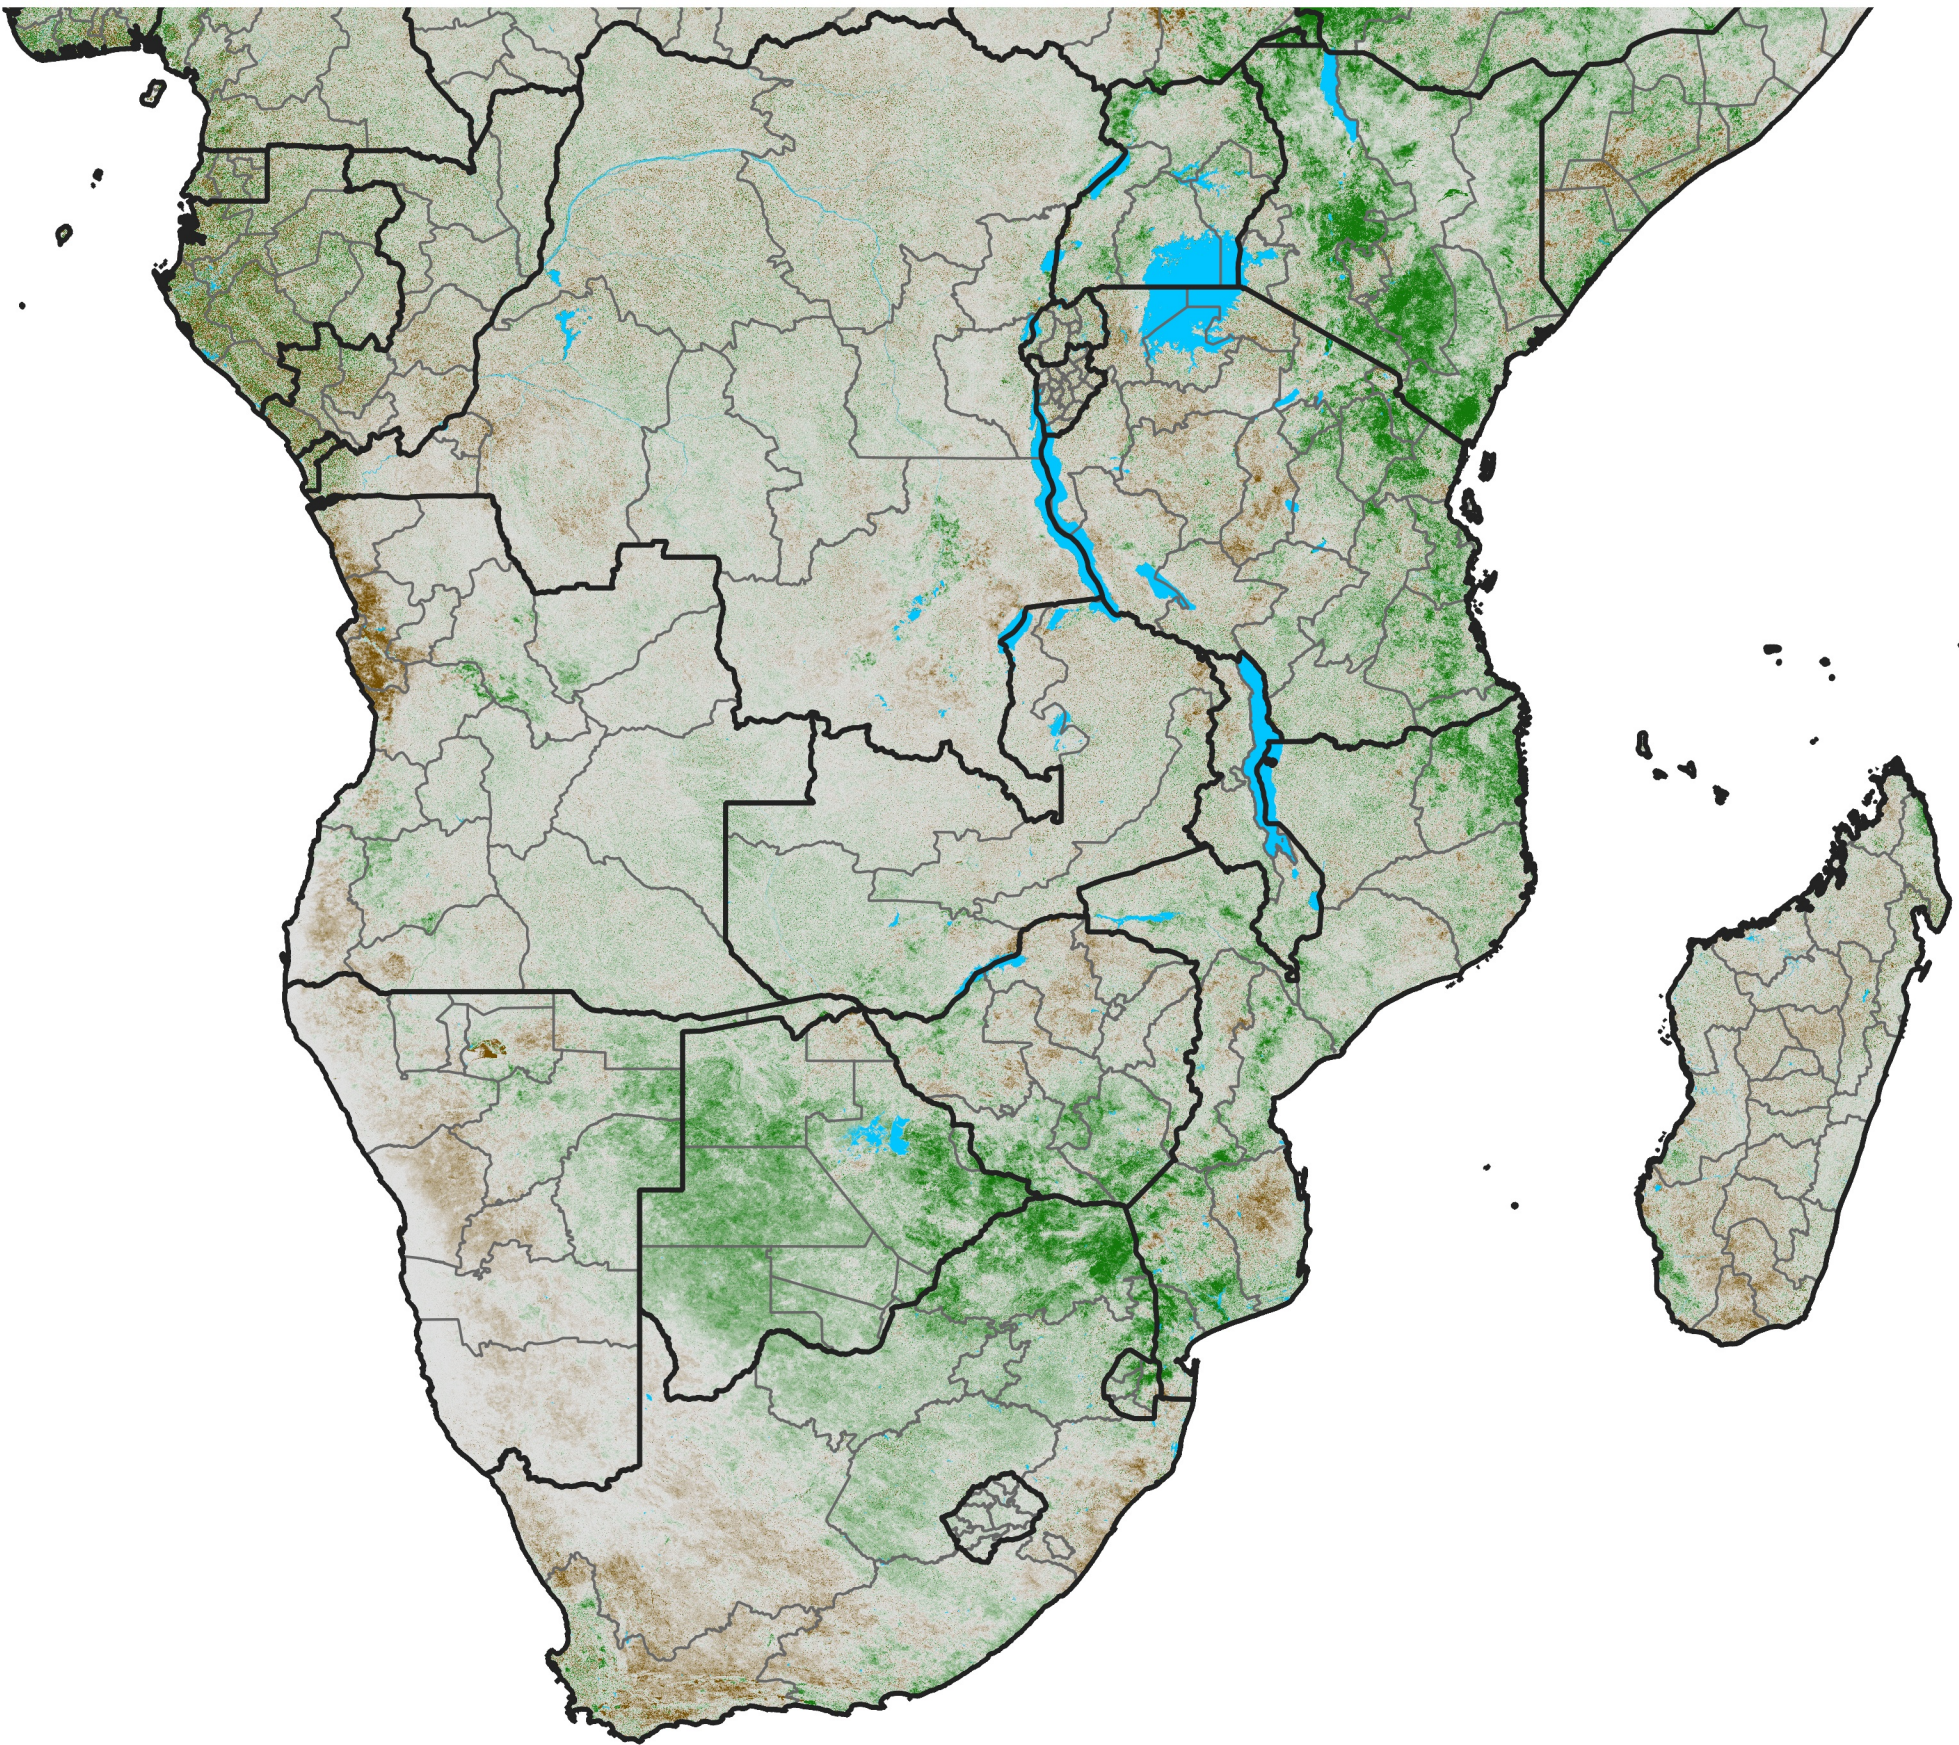

Southern Africa NDVI Difference

2010 minus 2009

Period 17 / June 11 - 20, 2010

NDVI Difference

< -0.3 -0.2 -0.1 -0.05 0.05 0.1 0.2 > 0.3

Negative

No Difference

Positive