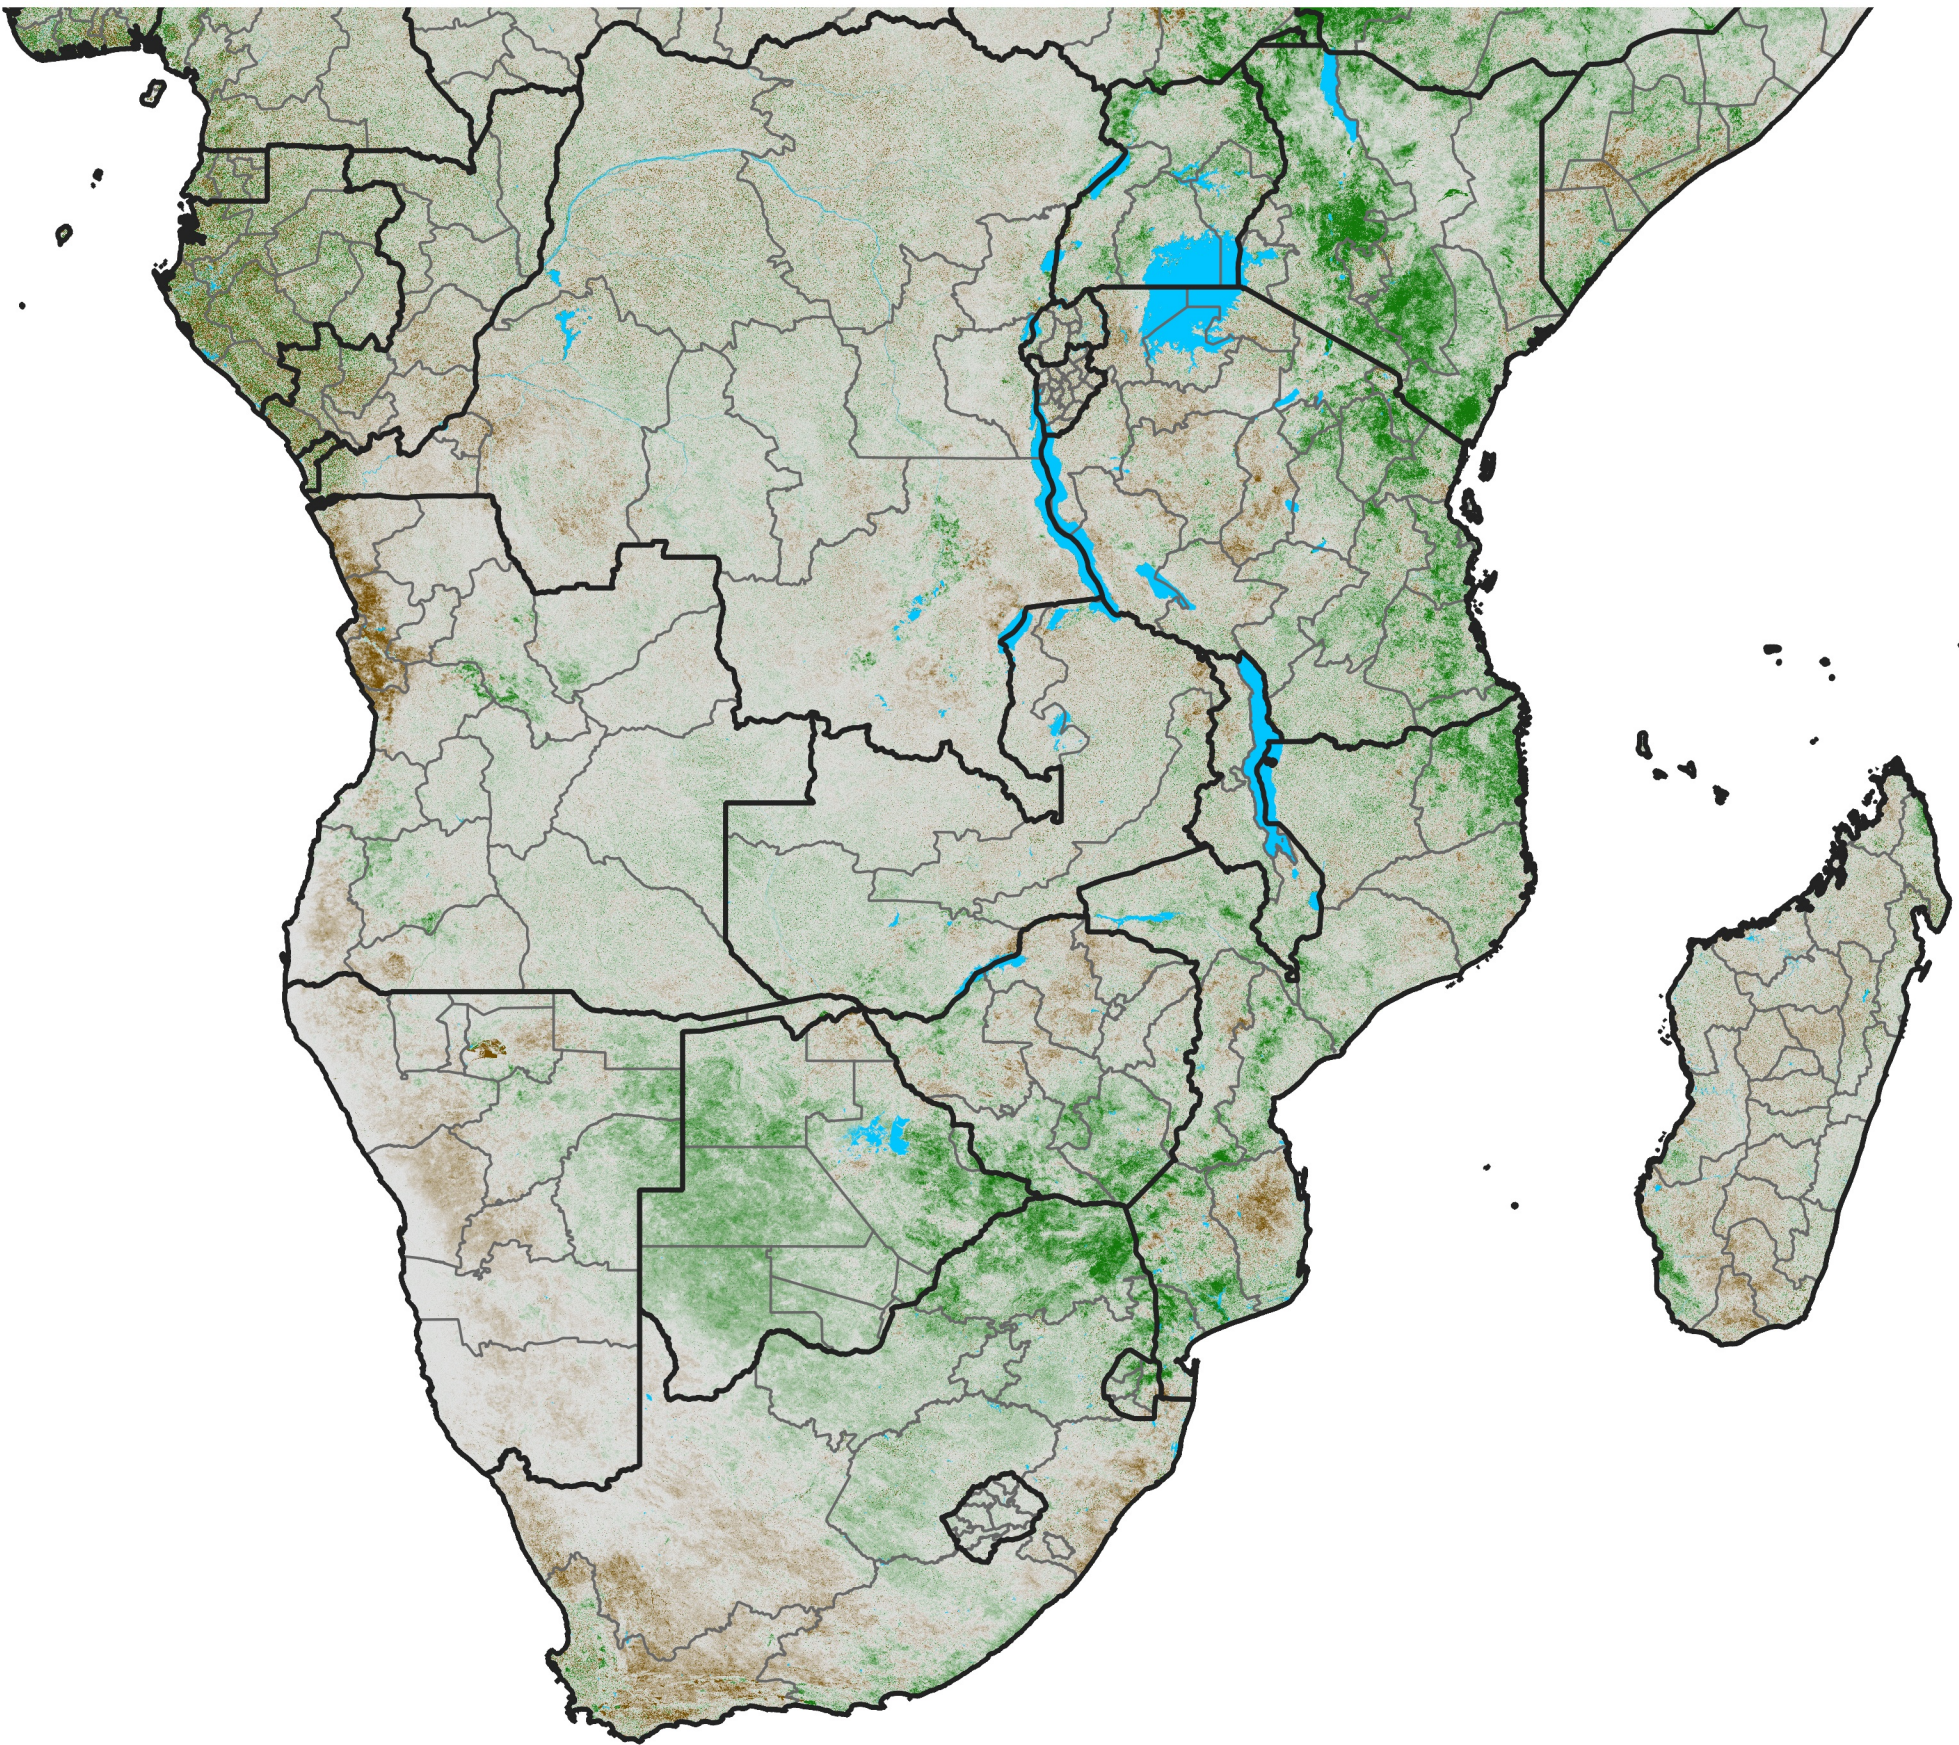

Southern Africa NDVI Difference

2010 minus 2009

Period 18 / June 21 - 30, 2010

NDVI Difference

< -0.3 -0.2 -0.1 -0.05 0.05 0.1 0.2 > 0.3

Negative

No Difference

Positive