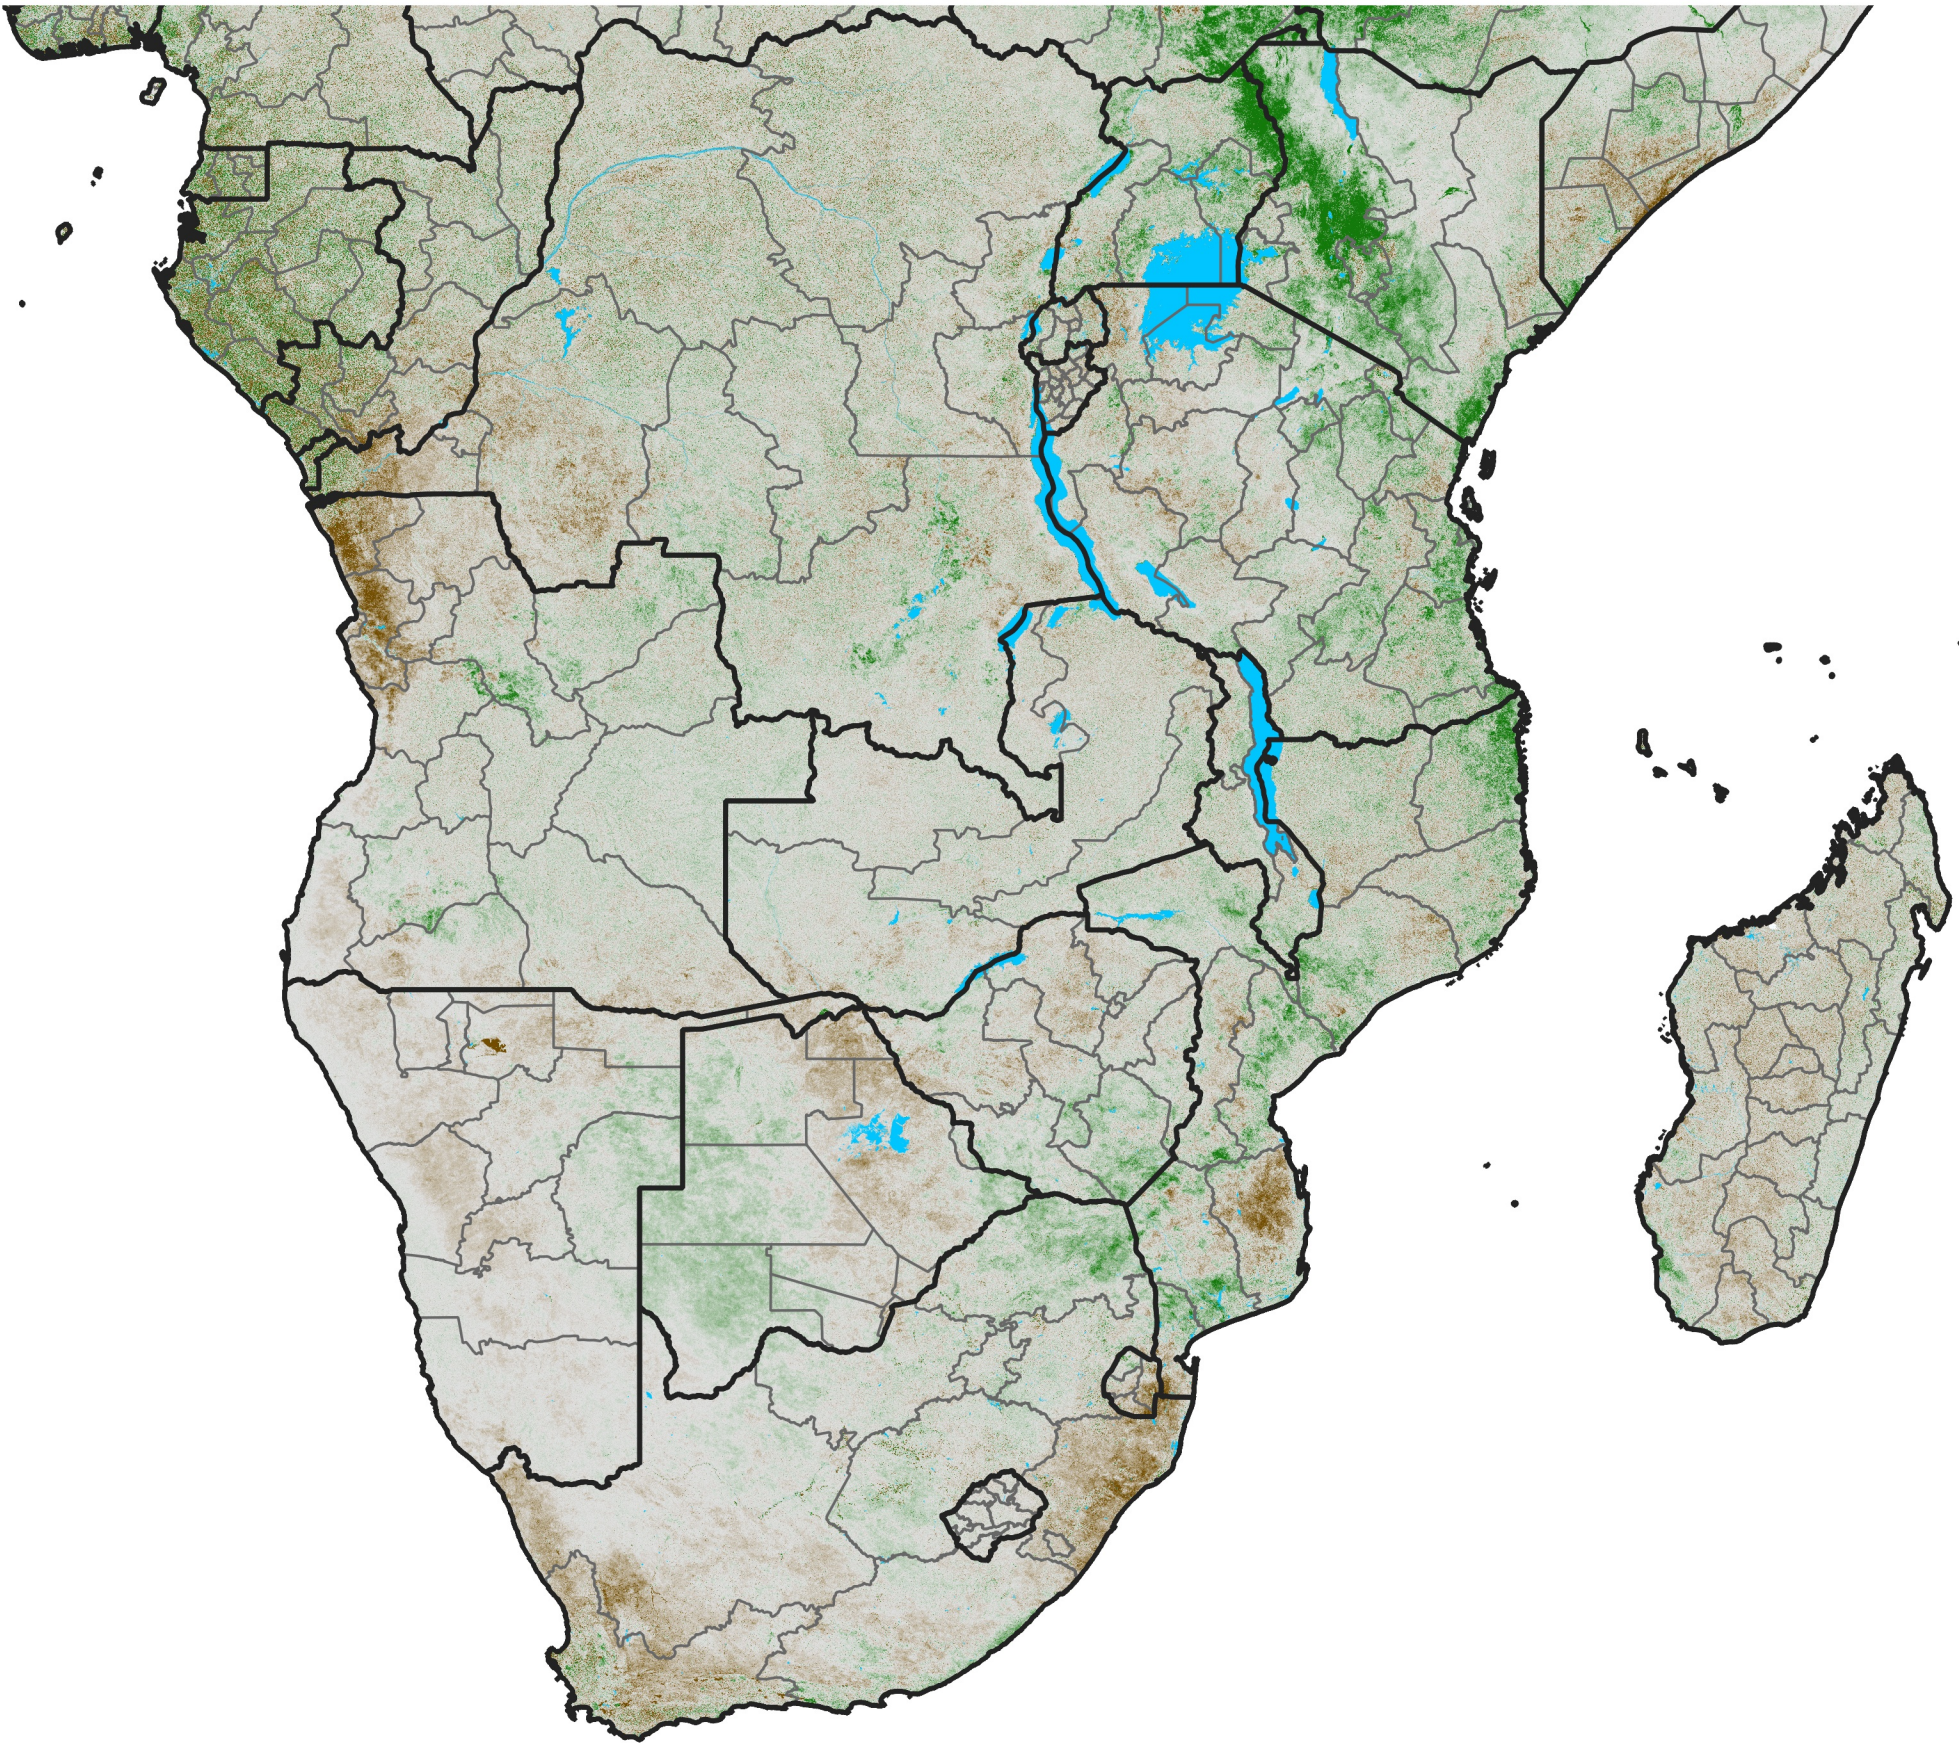

# Southern Africa

## NDVI Difference

2010 minus 2009

Period 23 / August 11 - 20, 2010

### NDVI Difference

< -0.3   -0.2   -0.1   -0.05   0.05   0.1   0.2   > 0.3

Negative

No Difference

Positive