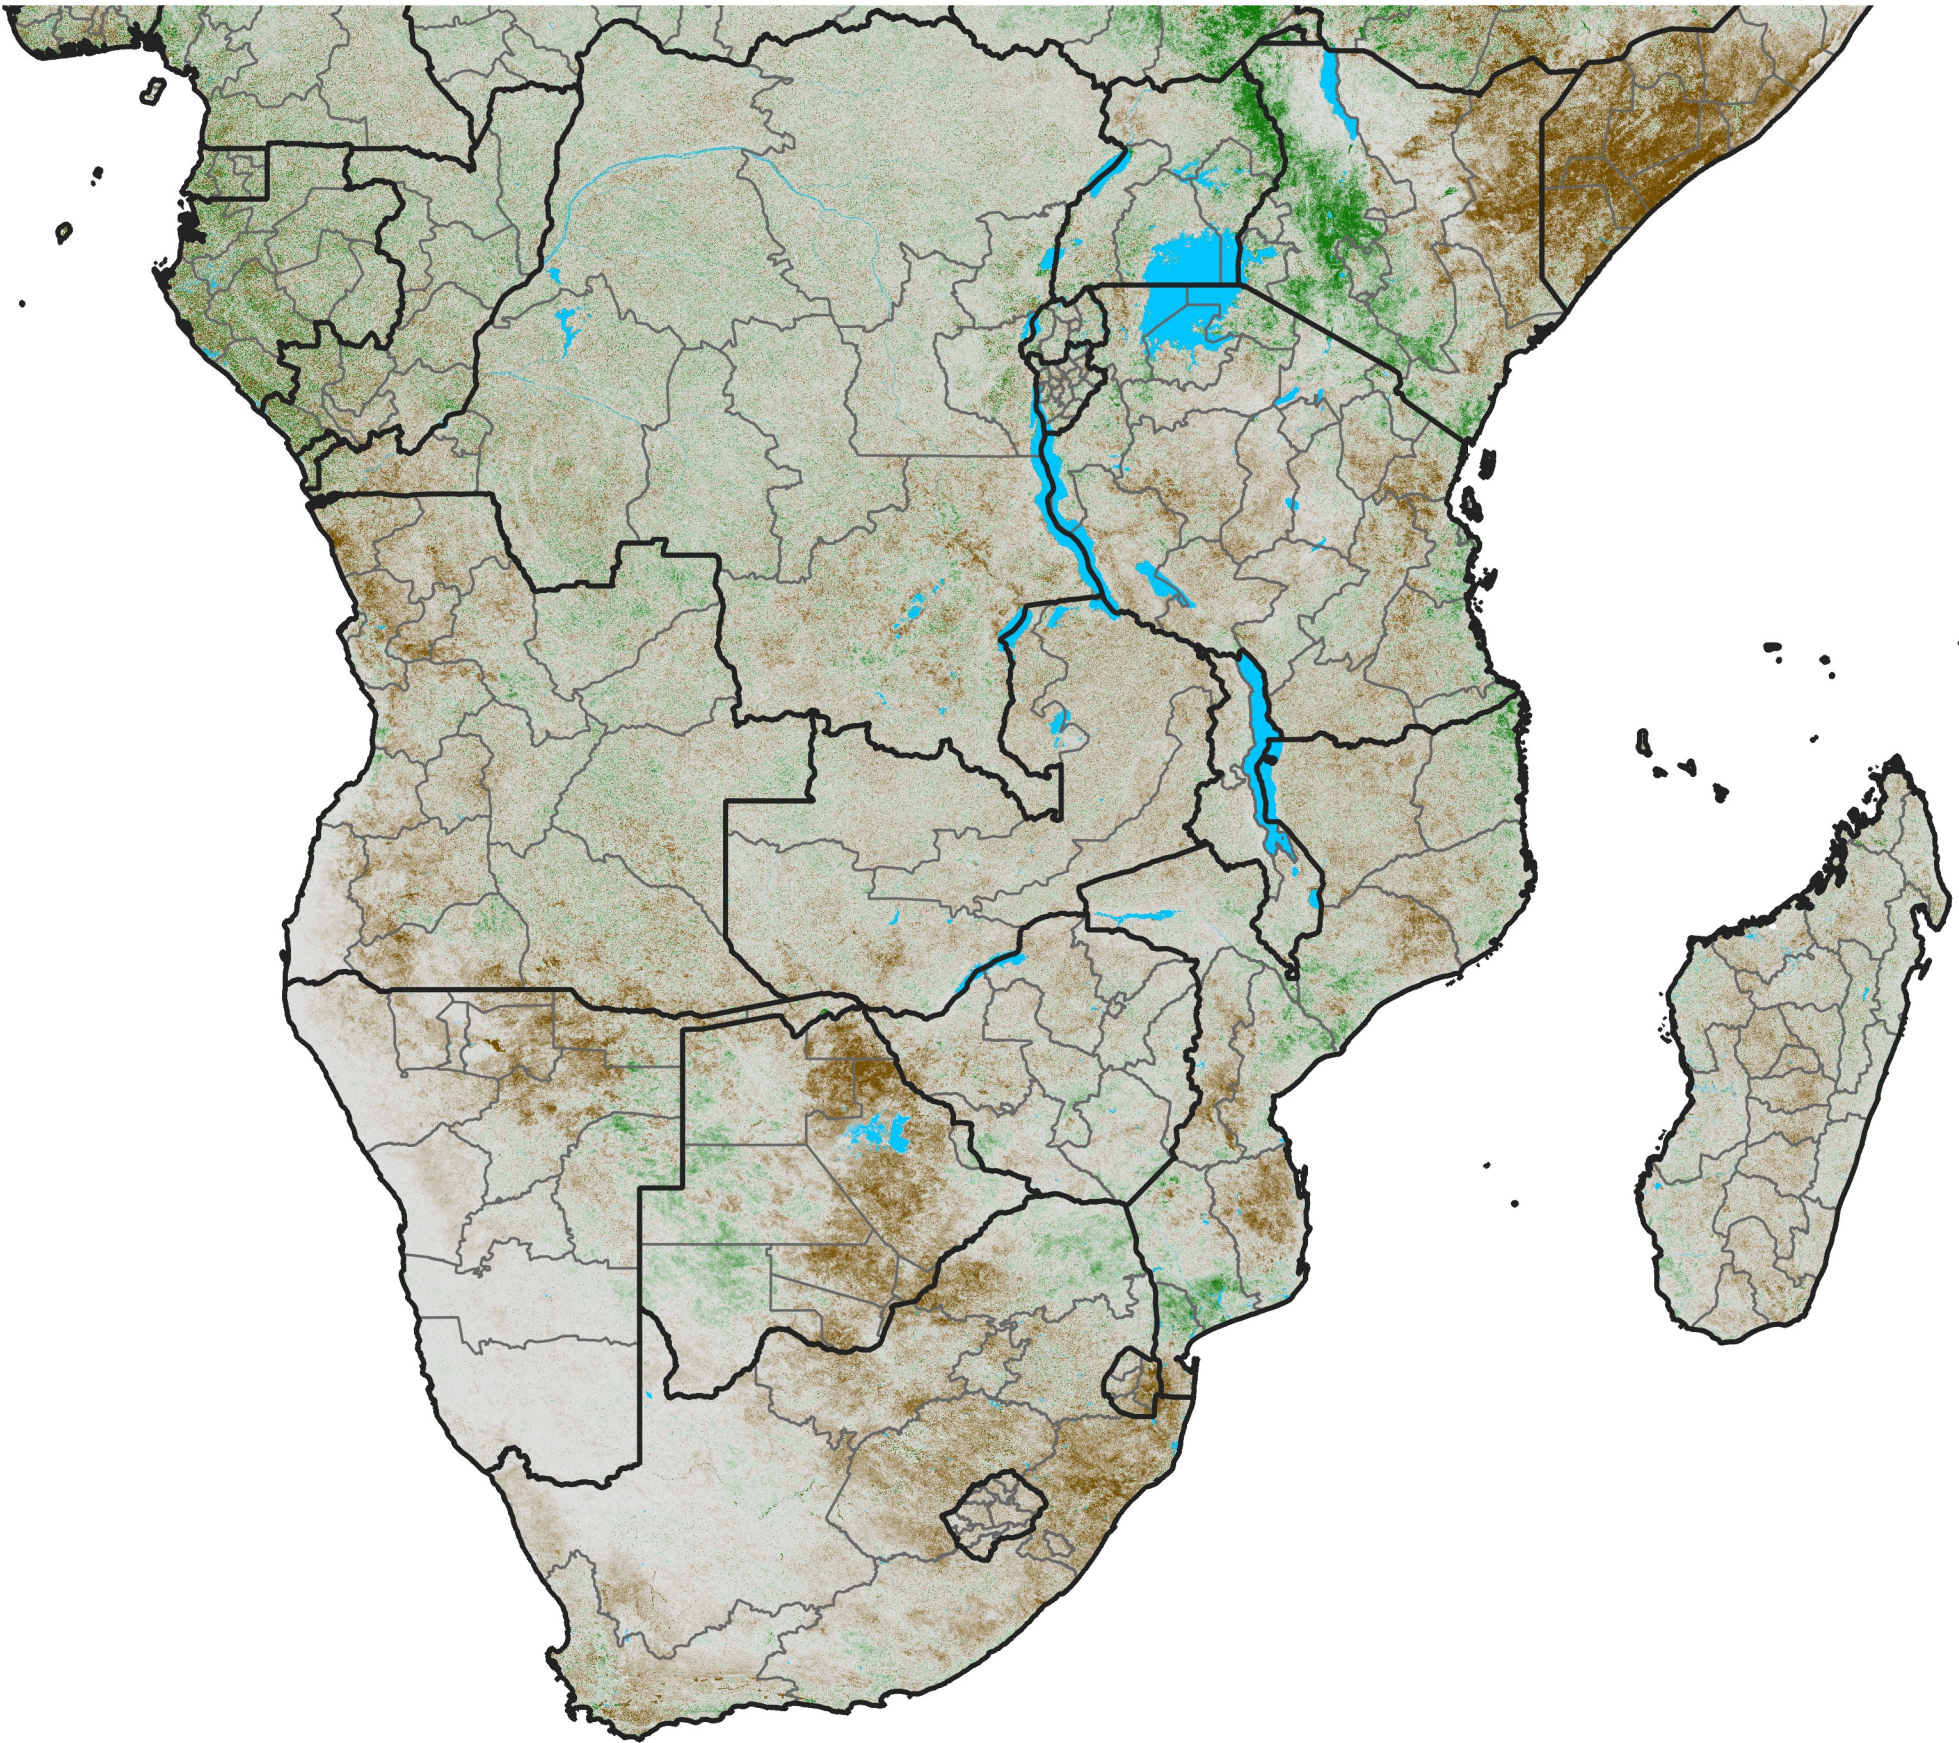

Southern Africa

NDVI Difference

2010 minus 2009

Period 28 / October 01 - 10, 2010

NDVI Difference

< -0.3 -0.2 -0.1 -0.05 0.05 0.1 0.2 >0.3

Negative

No Difference