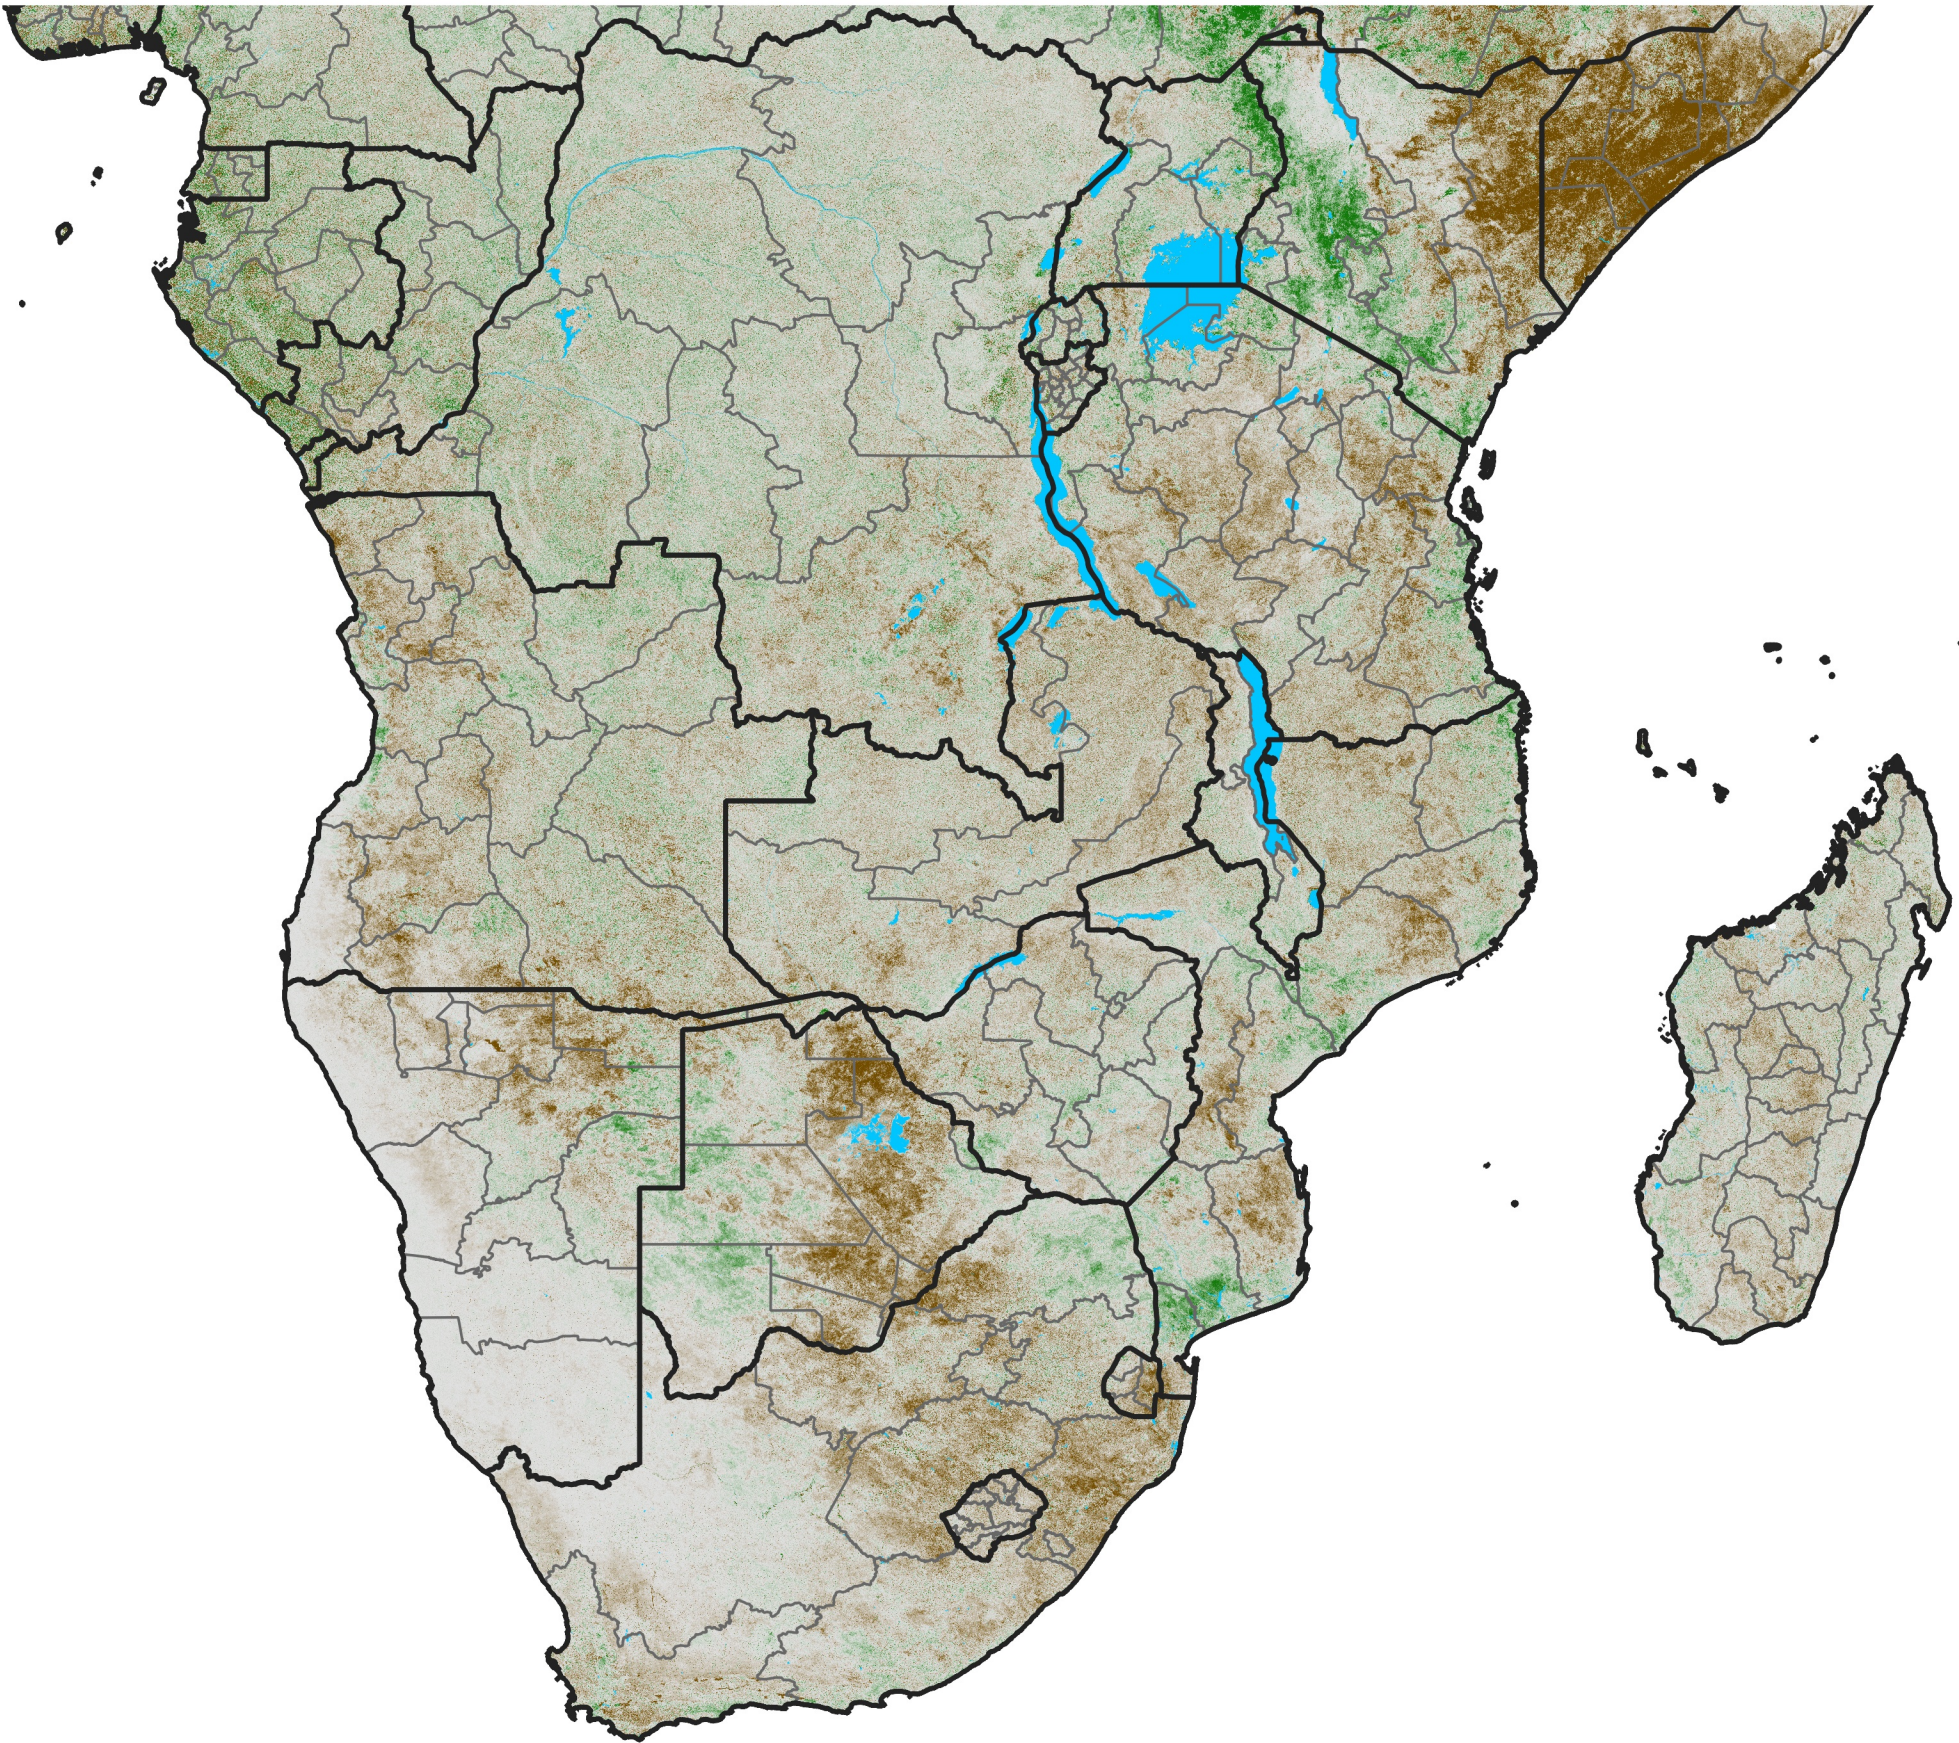

Southern Africa

NDVI Difference

2010 minus 2009

Period 29 / October 11 - 20, 2010

NDVI Difference

< -0.3 -0.2 -0.1 -0.05 0.05 0.1 0.2 >0.3

Negative

No Difference