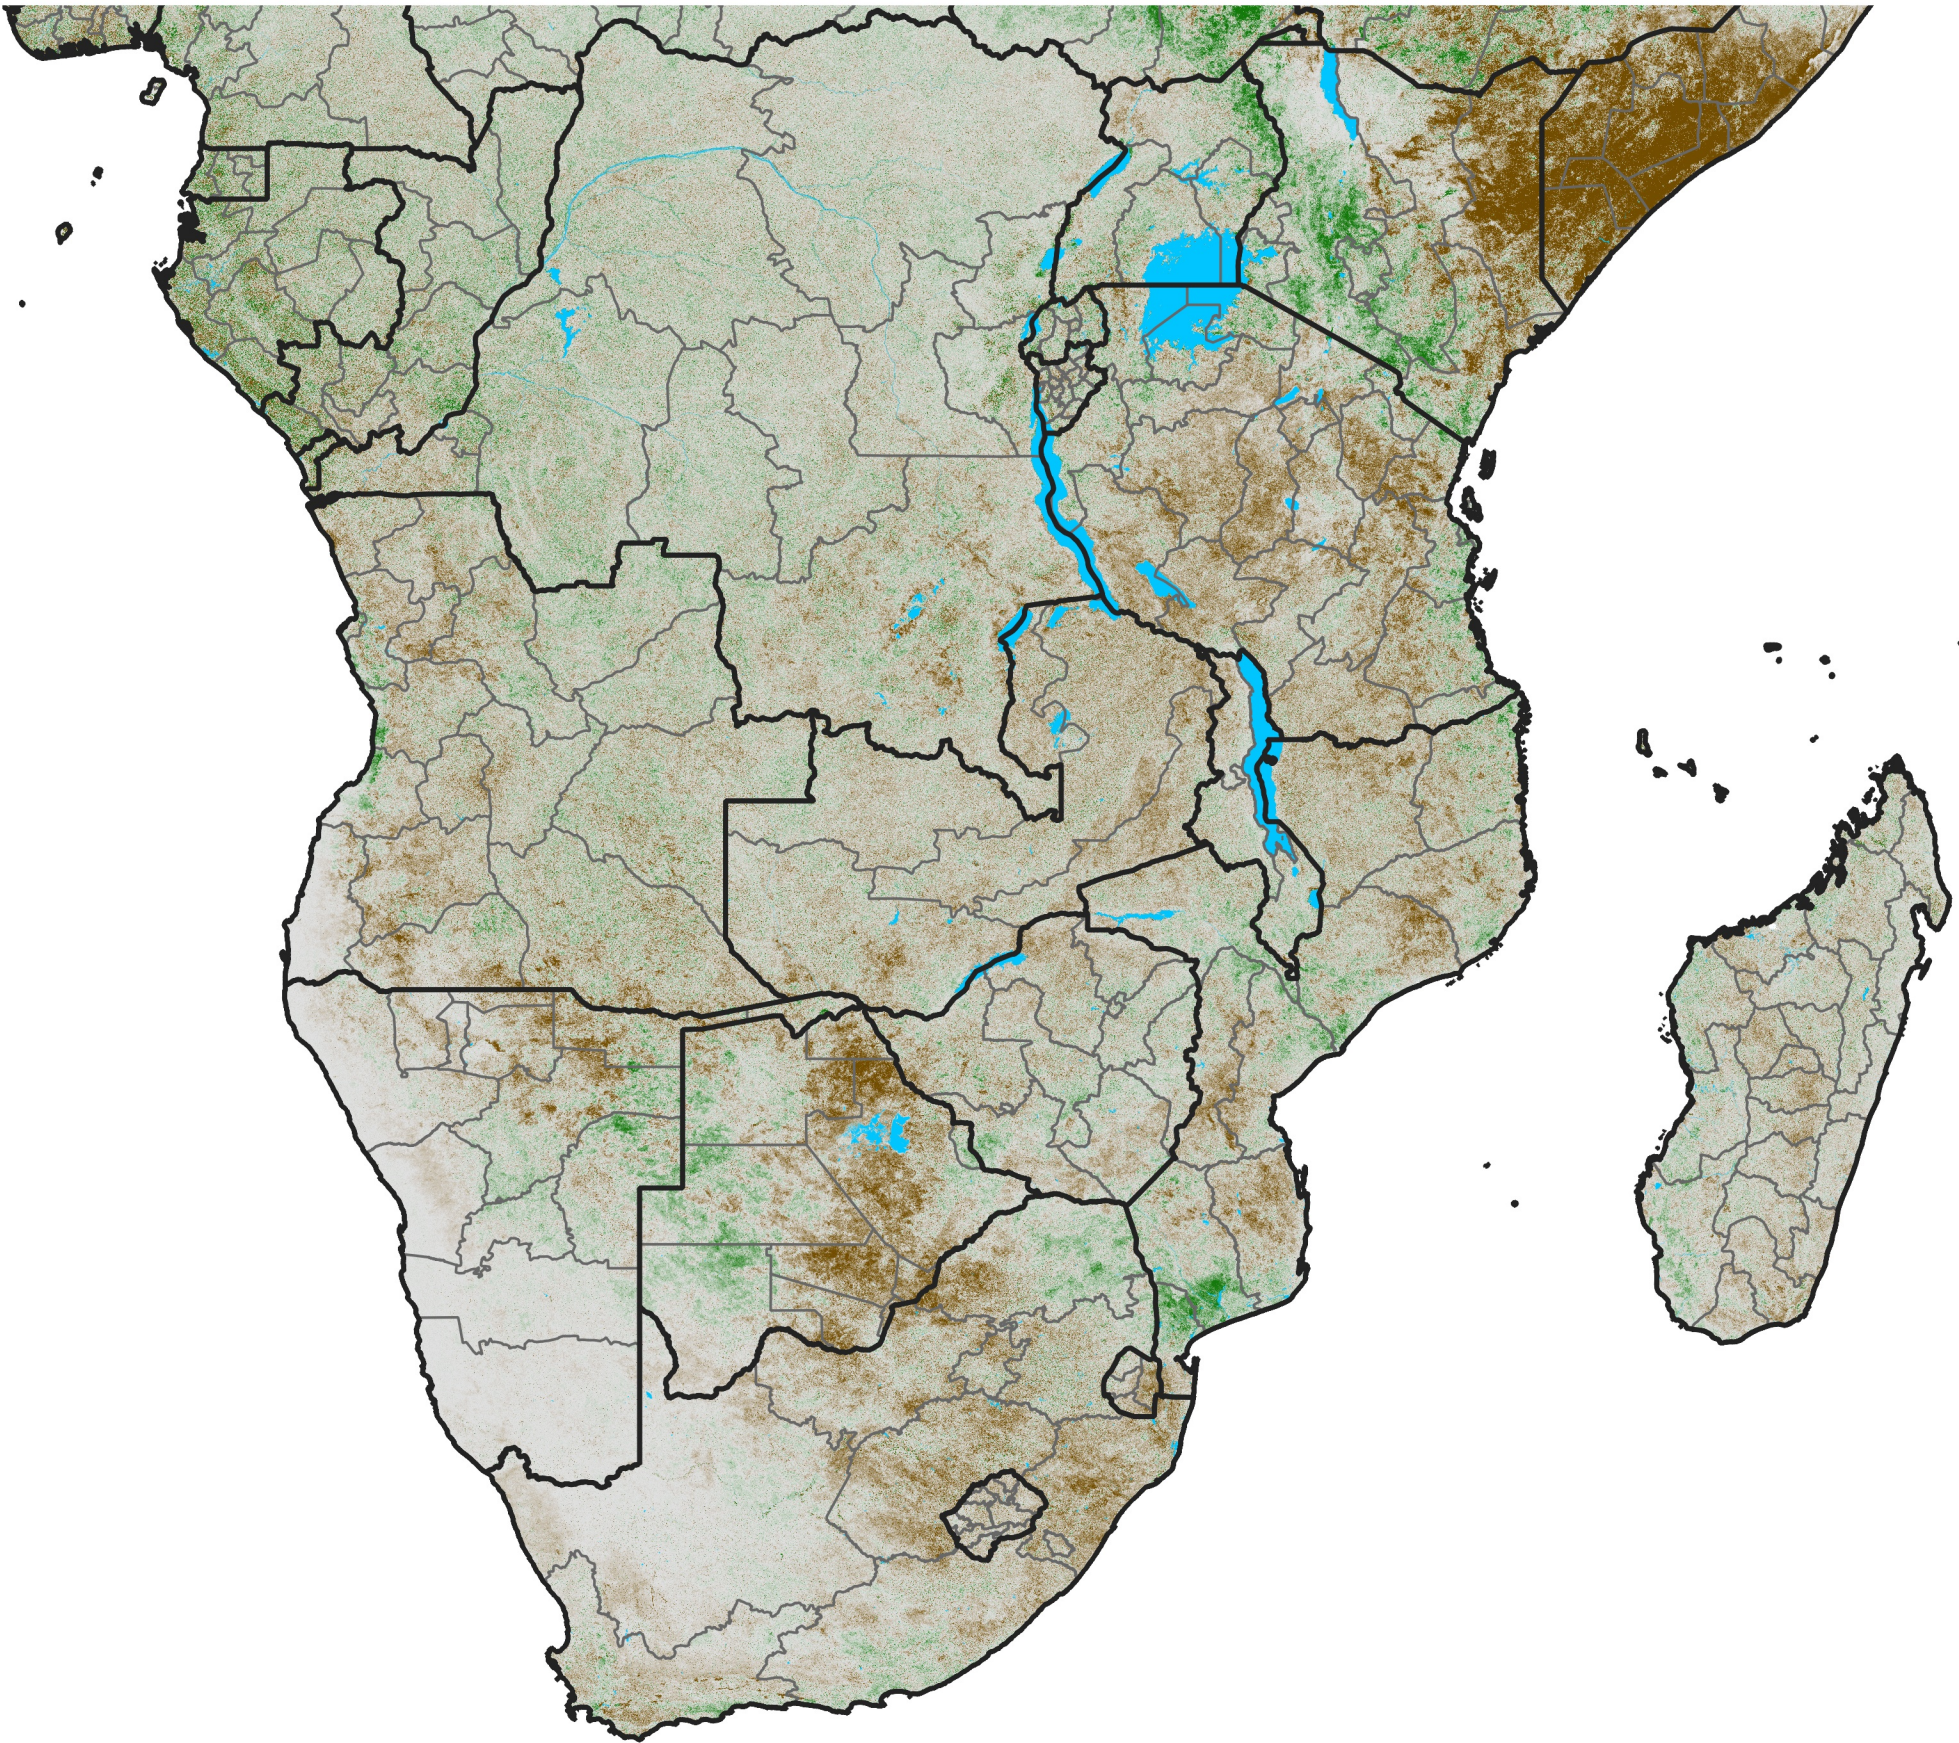

Southern Africa

NDVI Difference

2010 minus 2009

Period 30 / October 21 - 31, 2010

NDVI Difference

< -0.3 -0.2 -0.1 -0.05 0.05 0.1 0.2 >0.3

Negative

No Difference