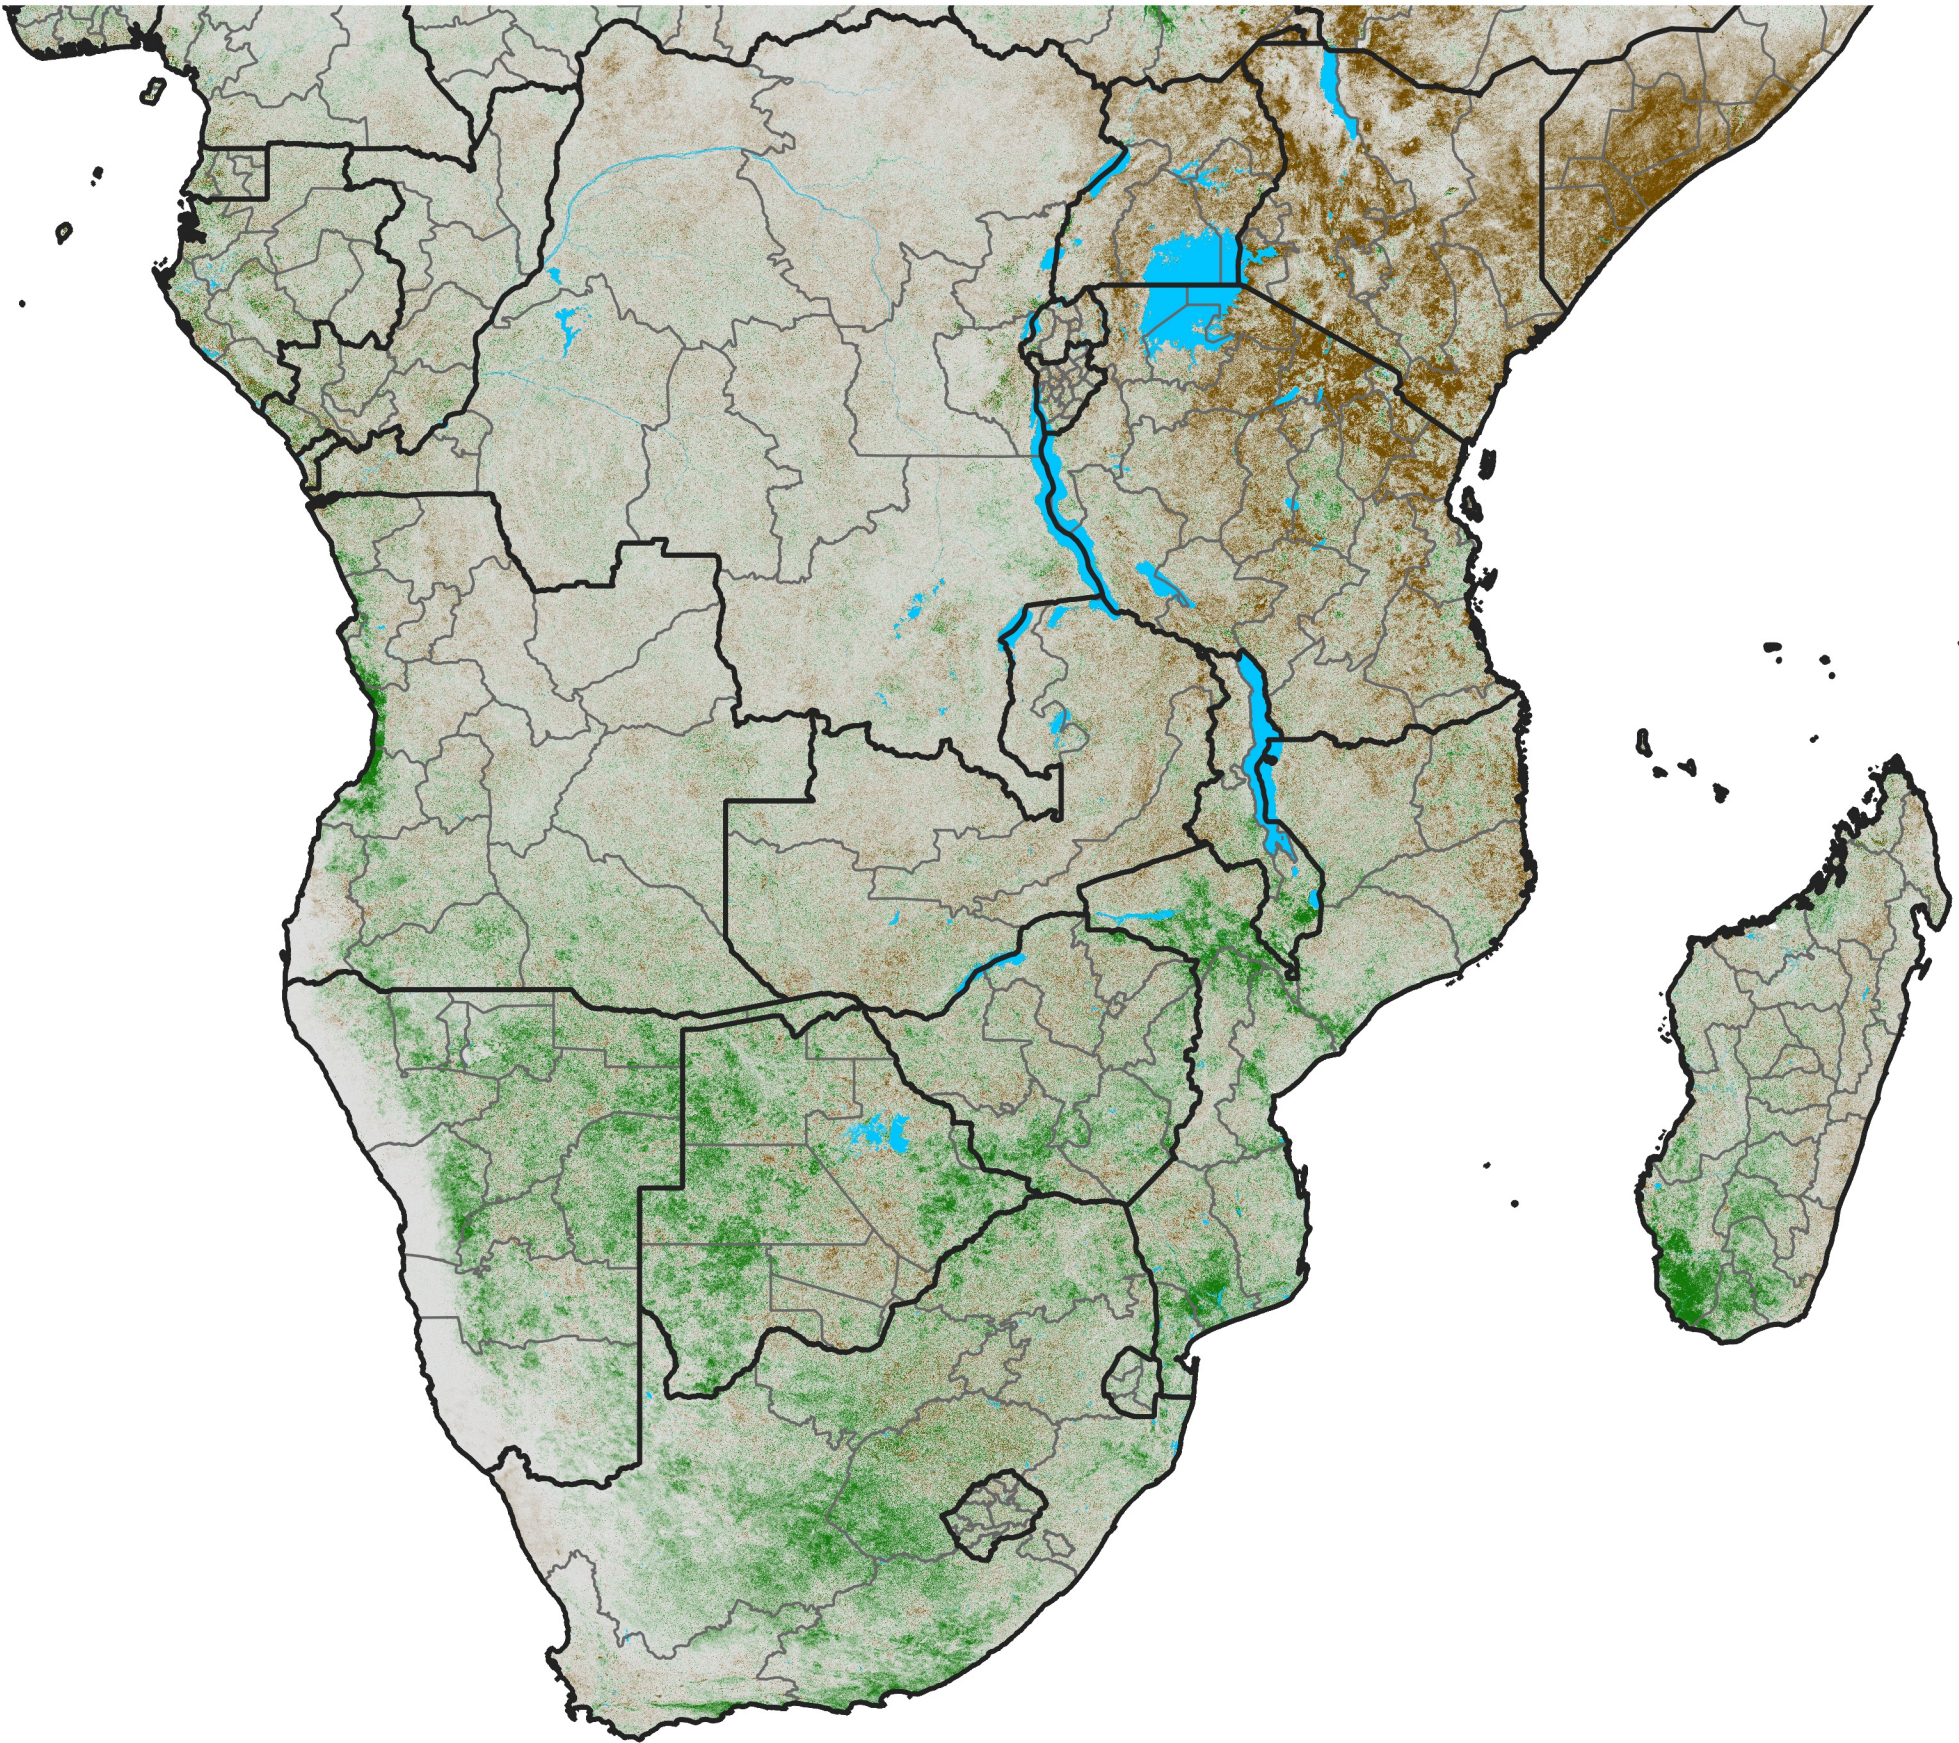

Southern Africa

NDVI Difference

2011 minus 2010

Period 01 / January 01 - 10, 2011

NDVI Difference

< -0.3 -0.2 -0.1 -0.05 0.05 0.1 0.2 >0.3

Negative

No Difference