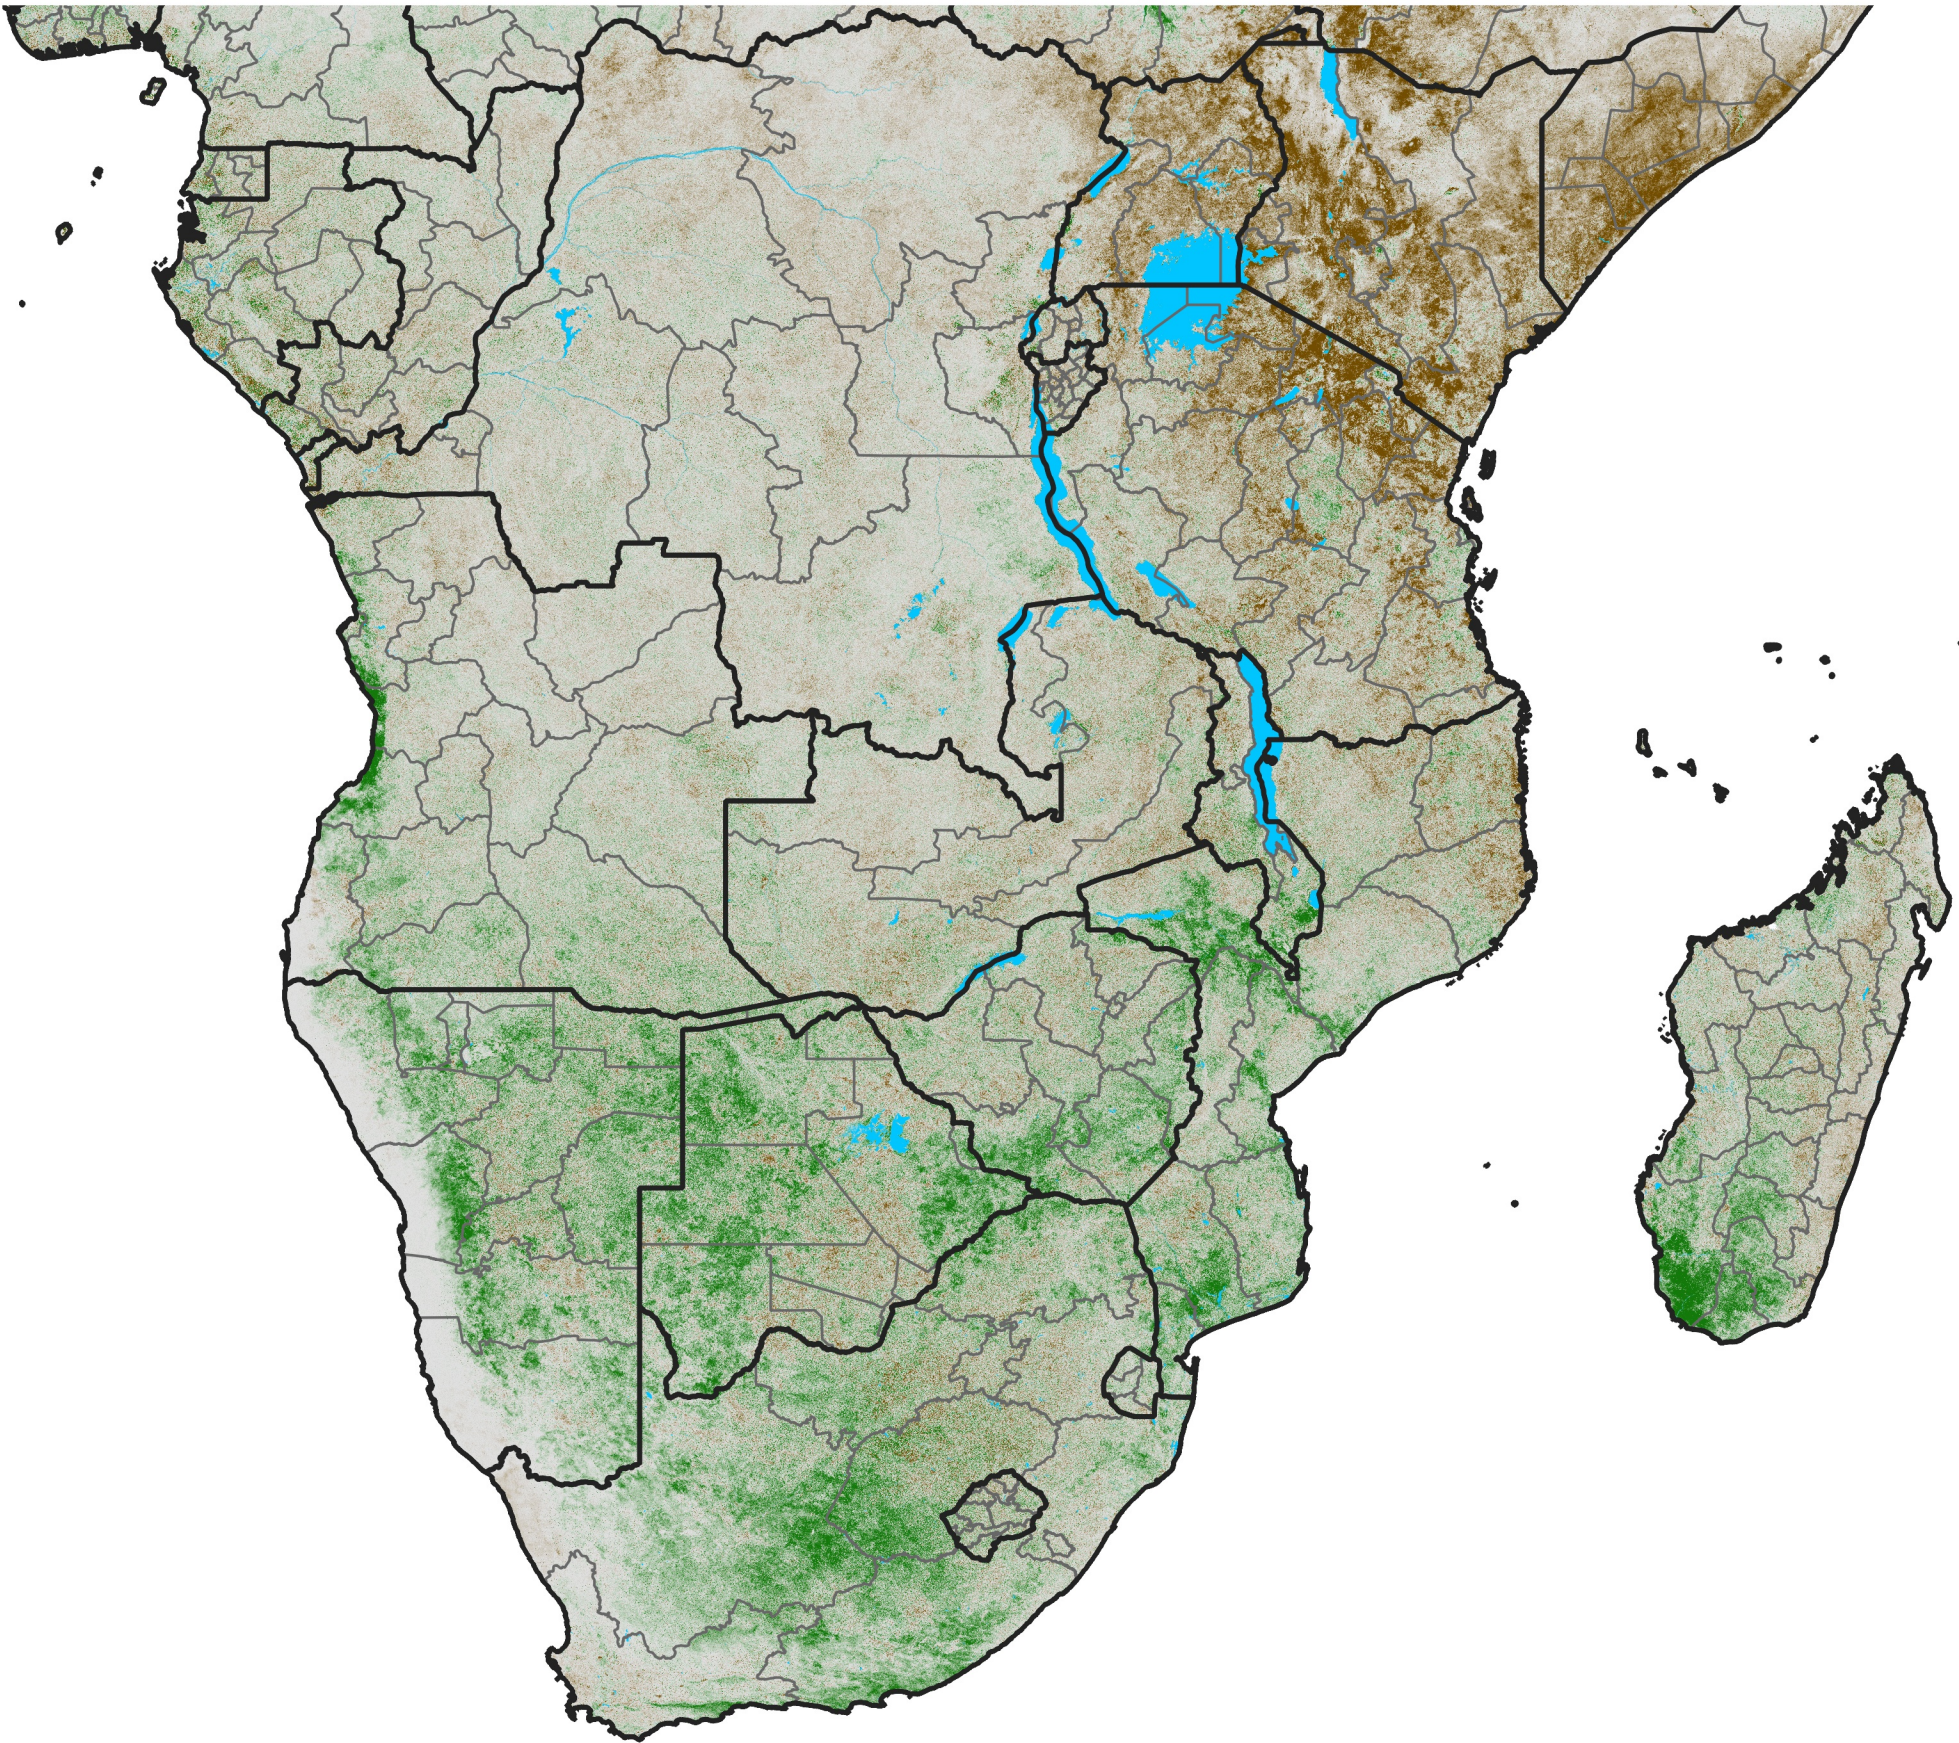

Southern Africa

NDVI Difference

2011 minus 2010

Period 02 / January 11 - 20, 2011

NDVI Difference

<math>< -0.3</math> -0.2 -0.1 -0.05 0.05 0.1 0.2 > 0.3

Negative

No Difference