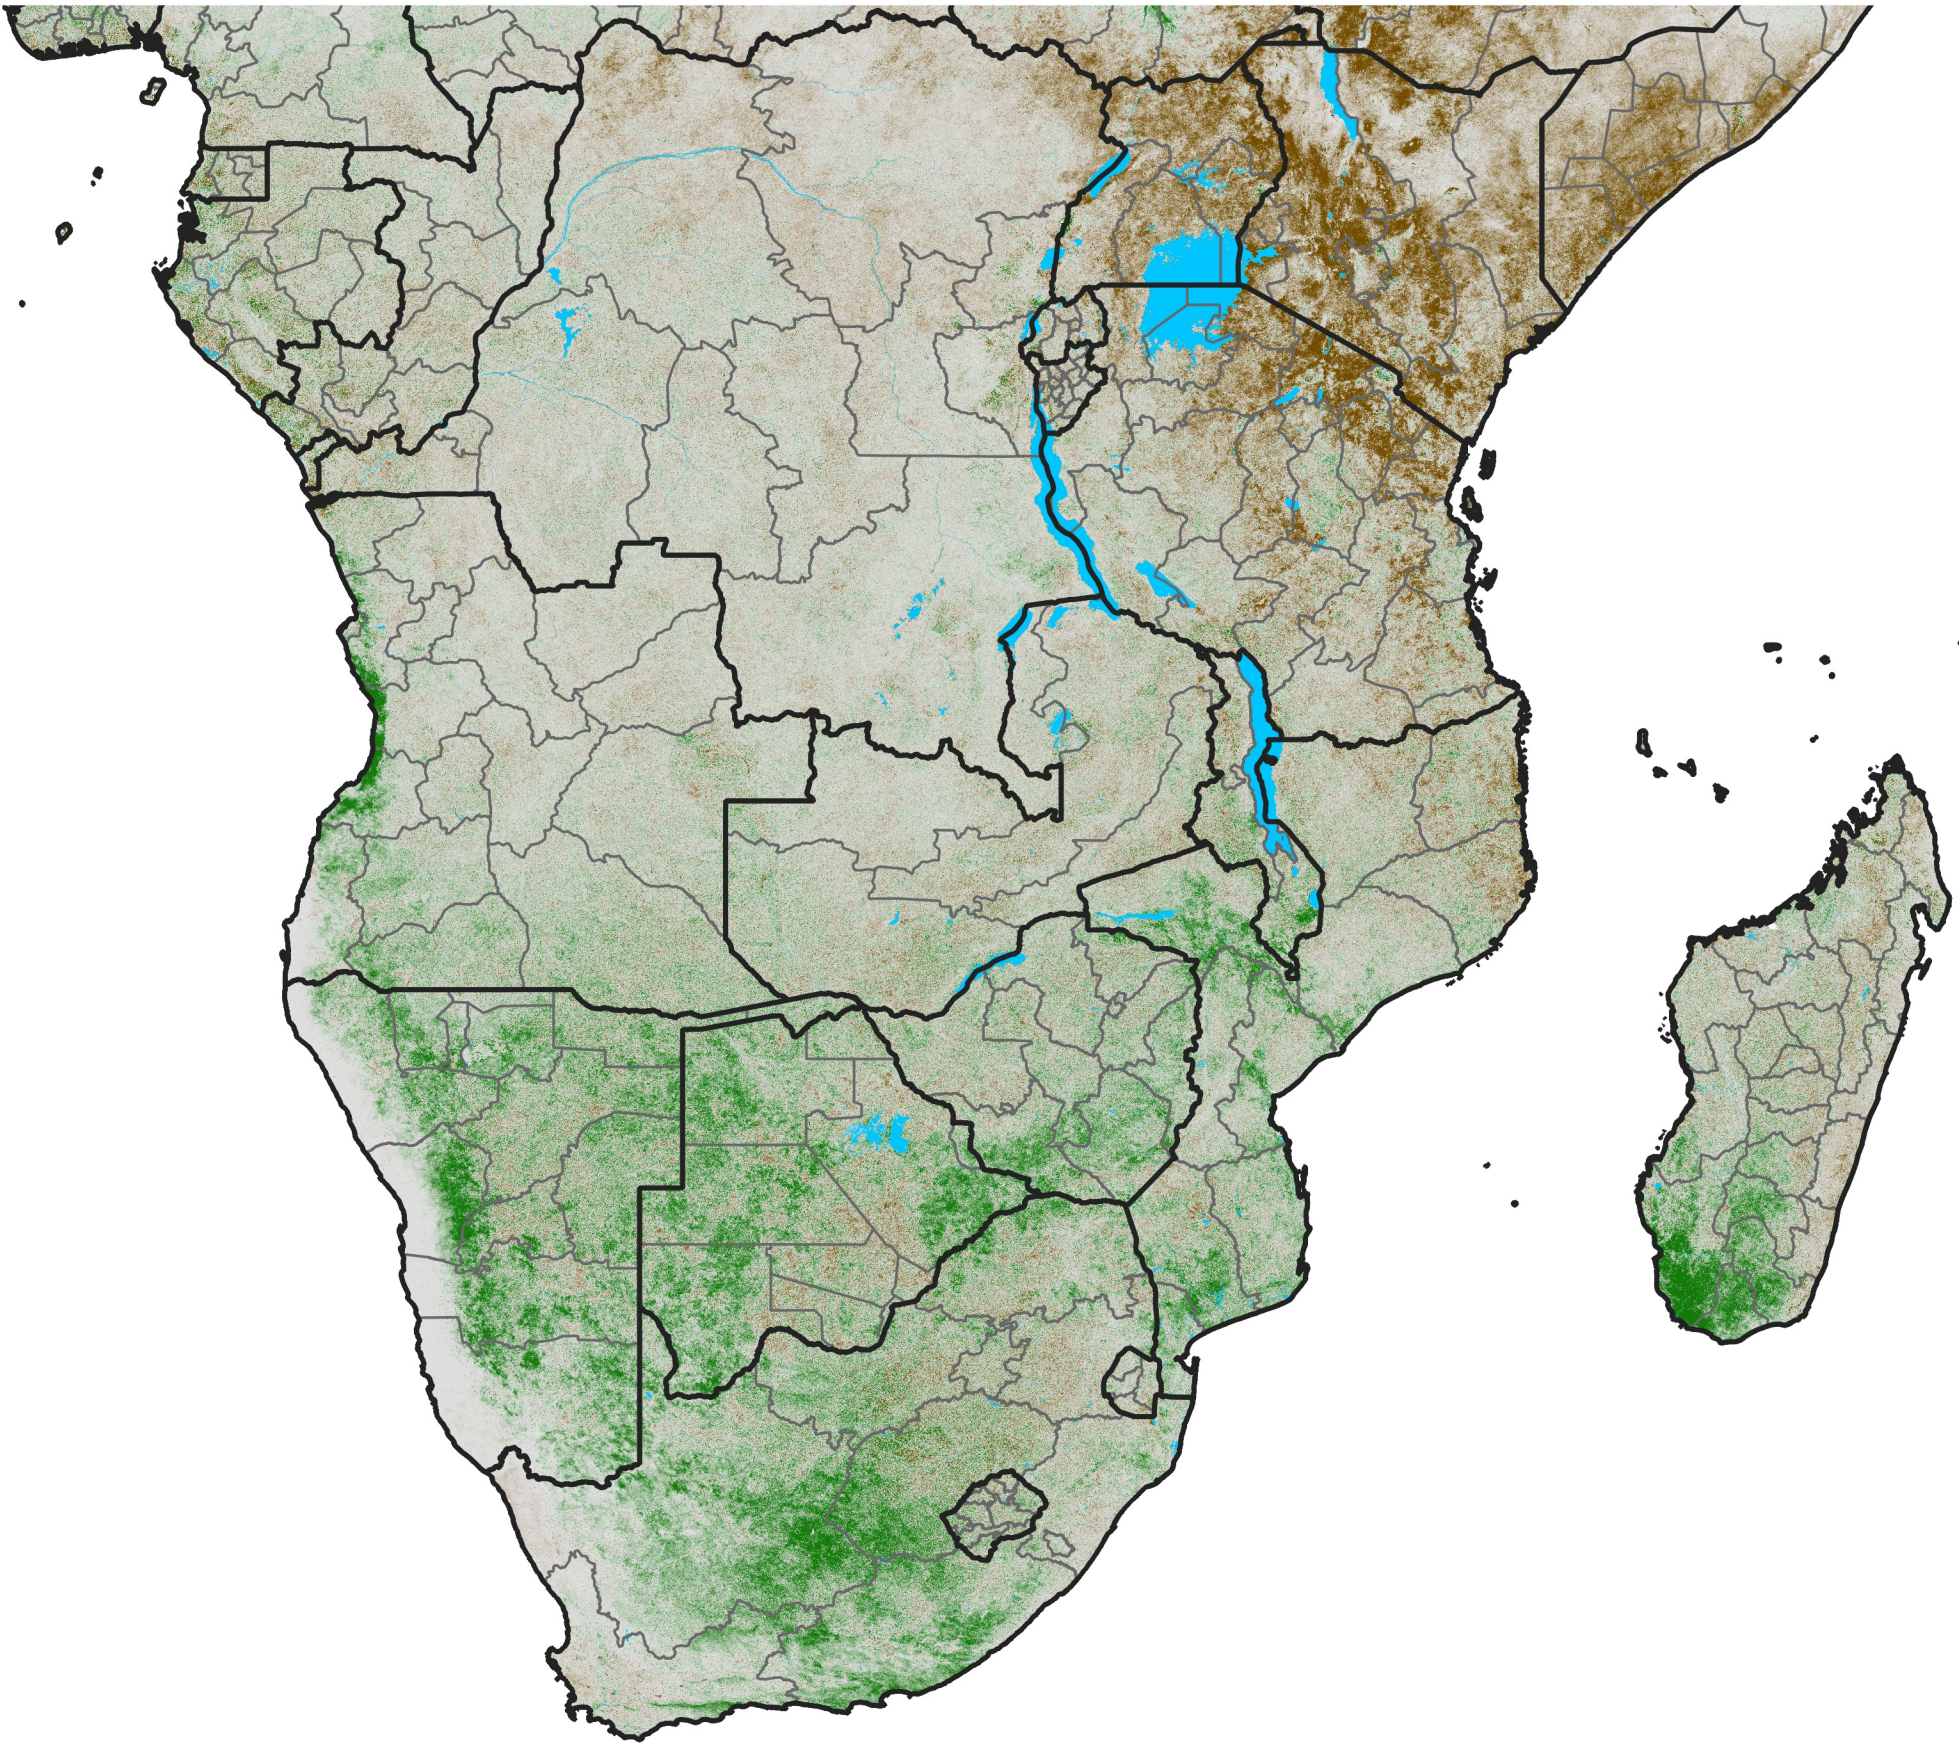

Southern Africa

NDVI Difference

2011 minus 2010

Period 03 / January 21 - 31, 2011

NDVI Difference

< -0.3 -0.2 -0.1 -0.05 0.05 0.1 0.2 >0.3

Negative

No Difference