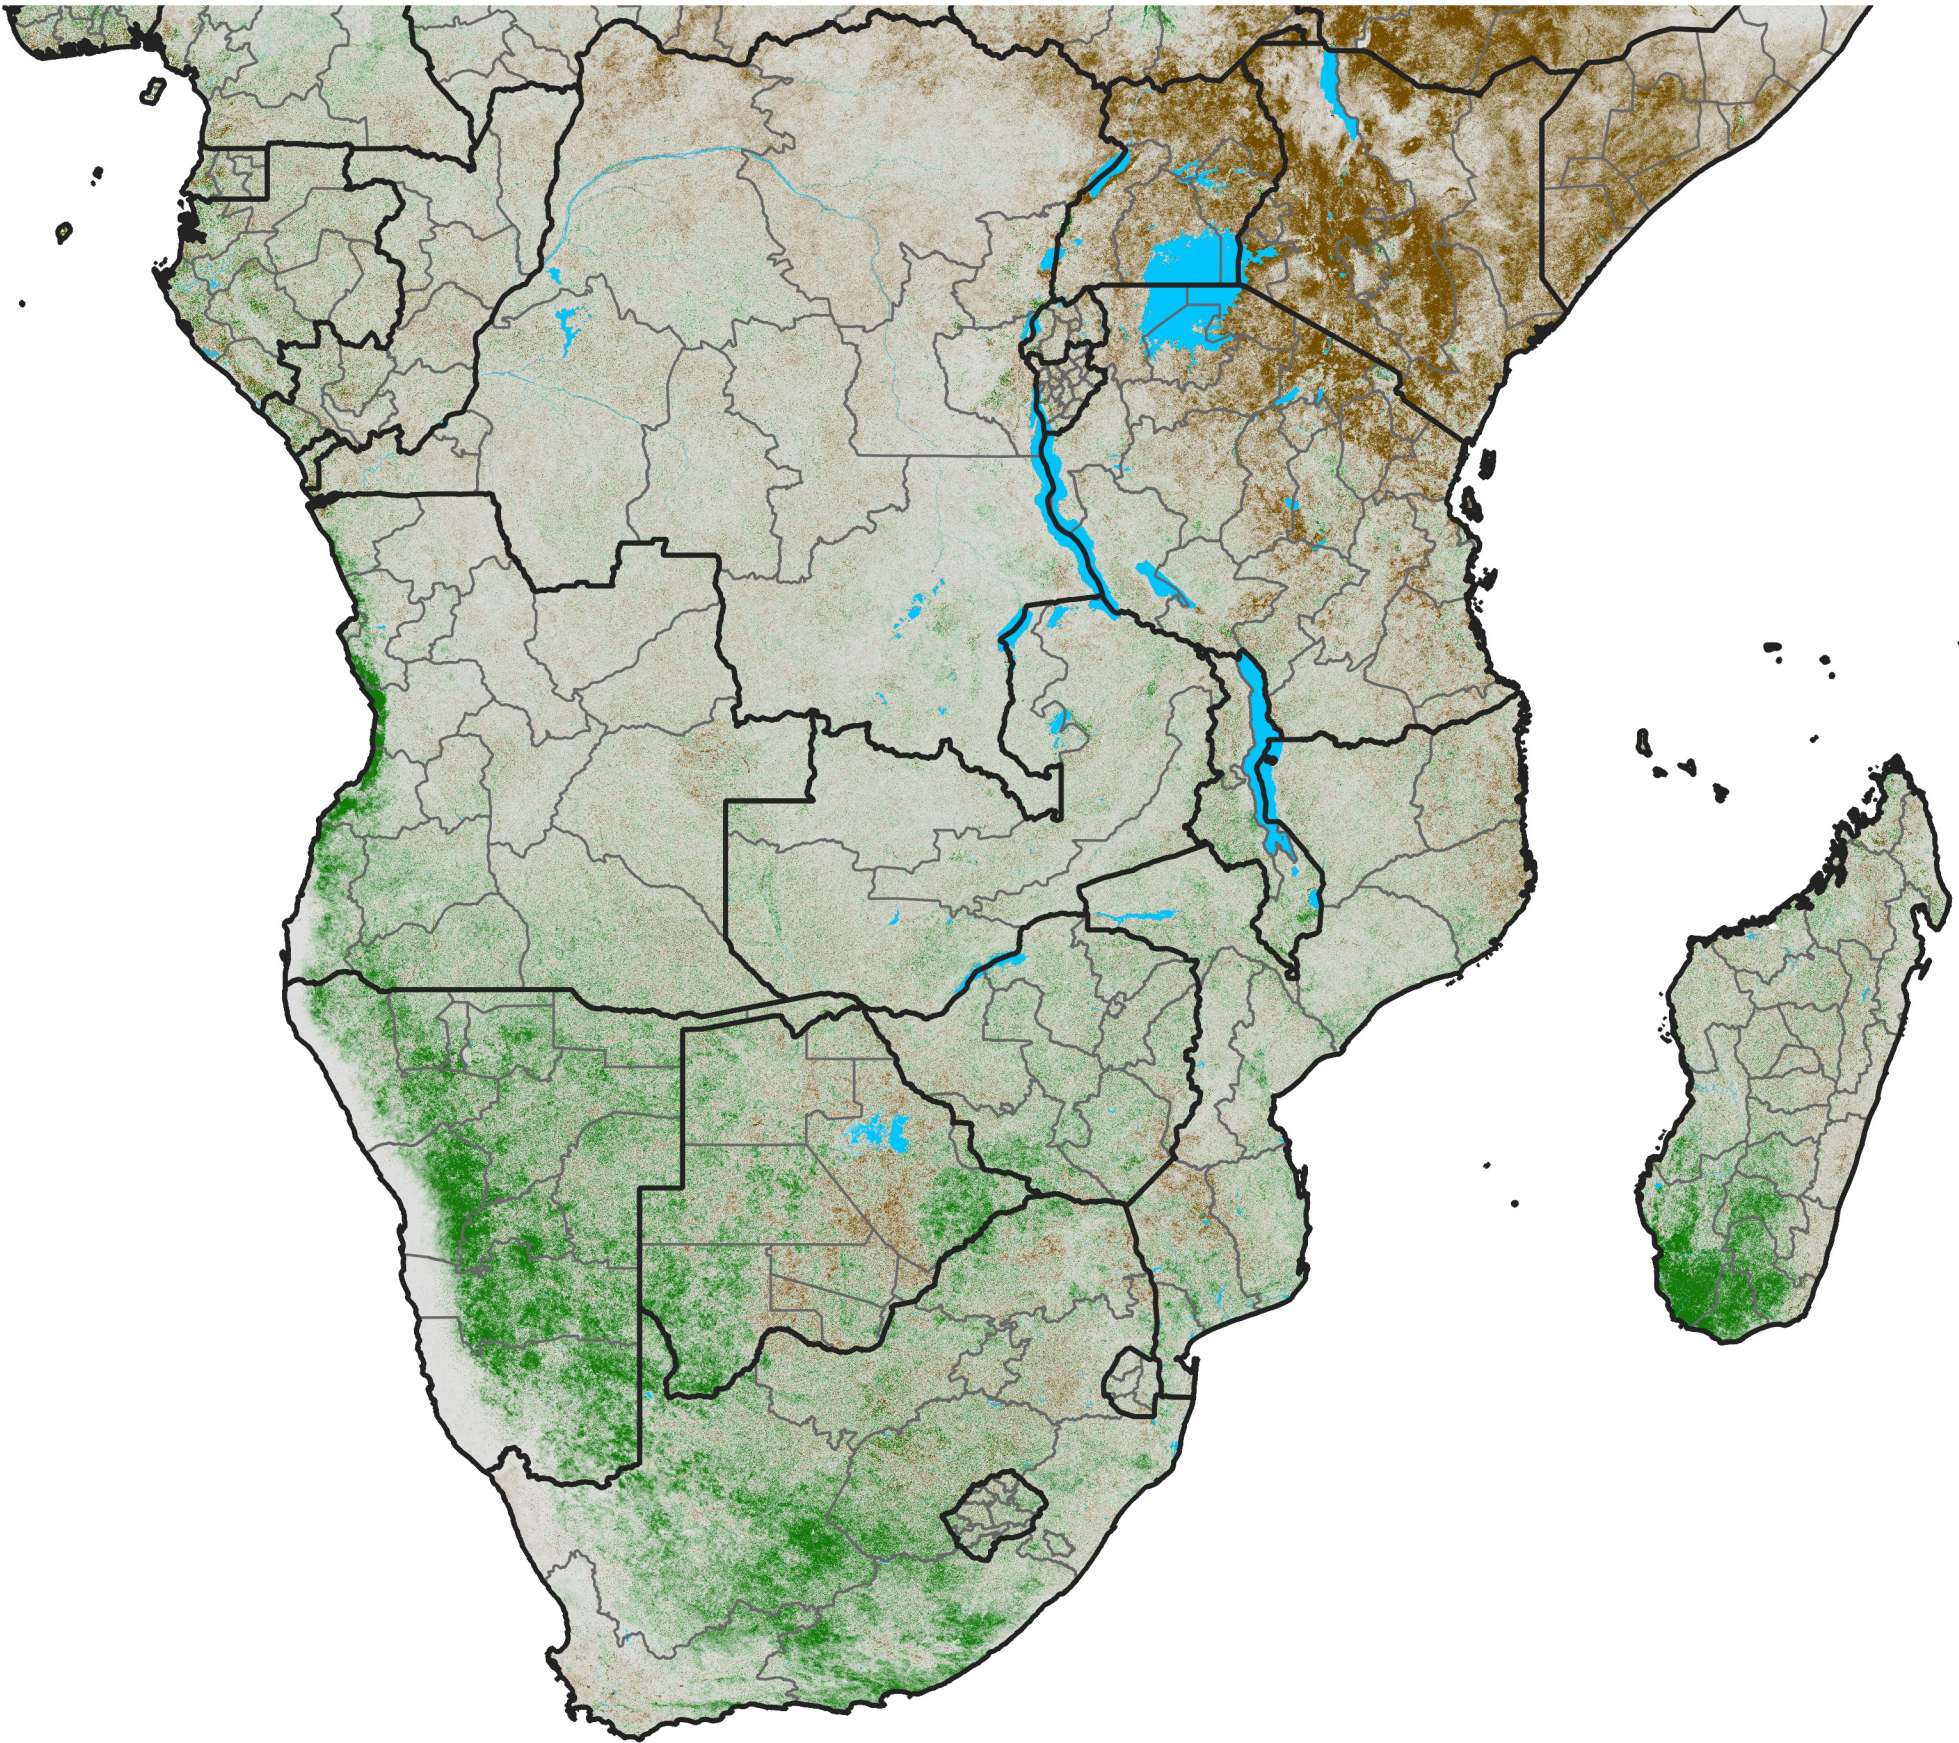

Southern Africa

NDVI Difference

2011 minus 2010

Period 05 / February 11 - 20, 2011

NDVI Difference

< -0.3 -0.2 -0.1 -0.05 0.05 0.1 0.2 >0.3

Negative

No Difference