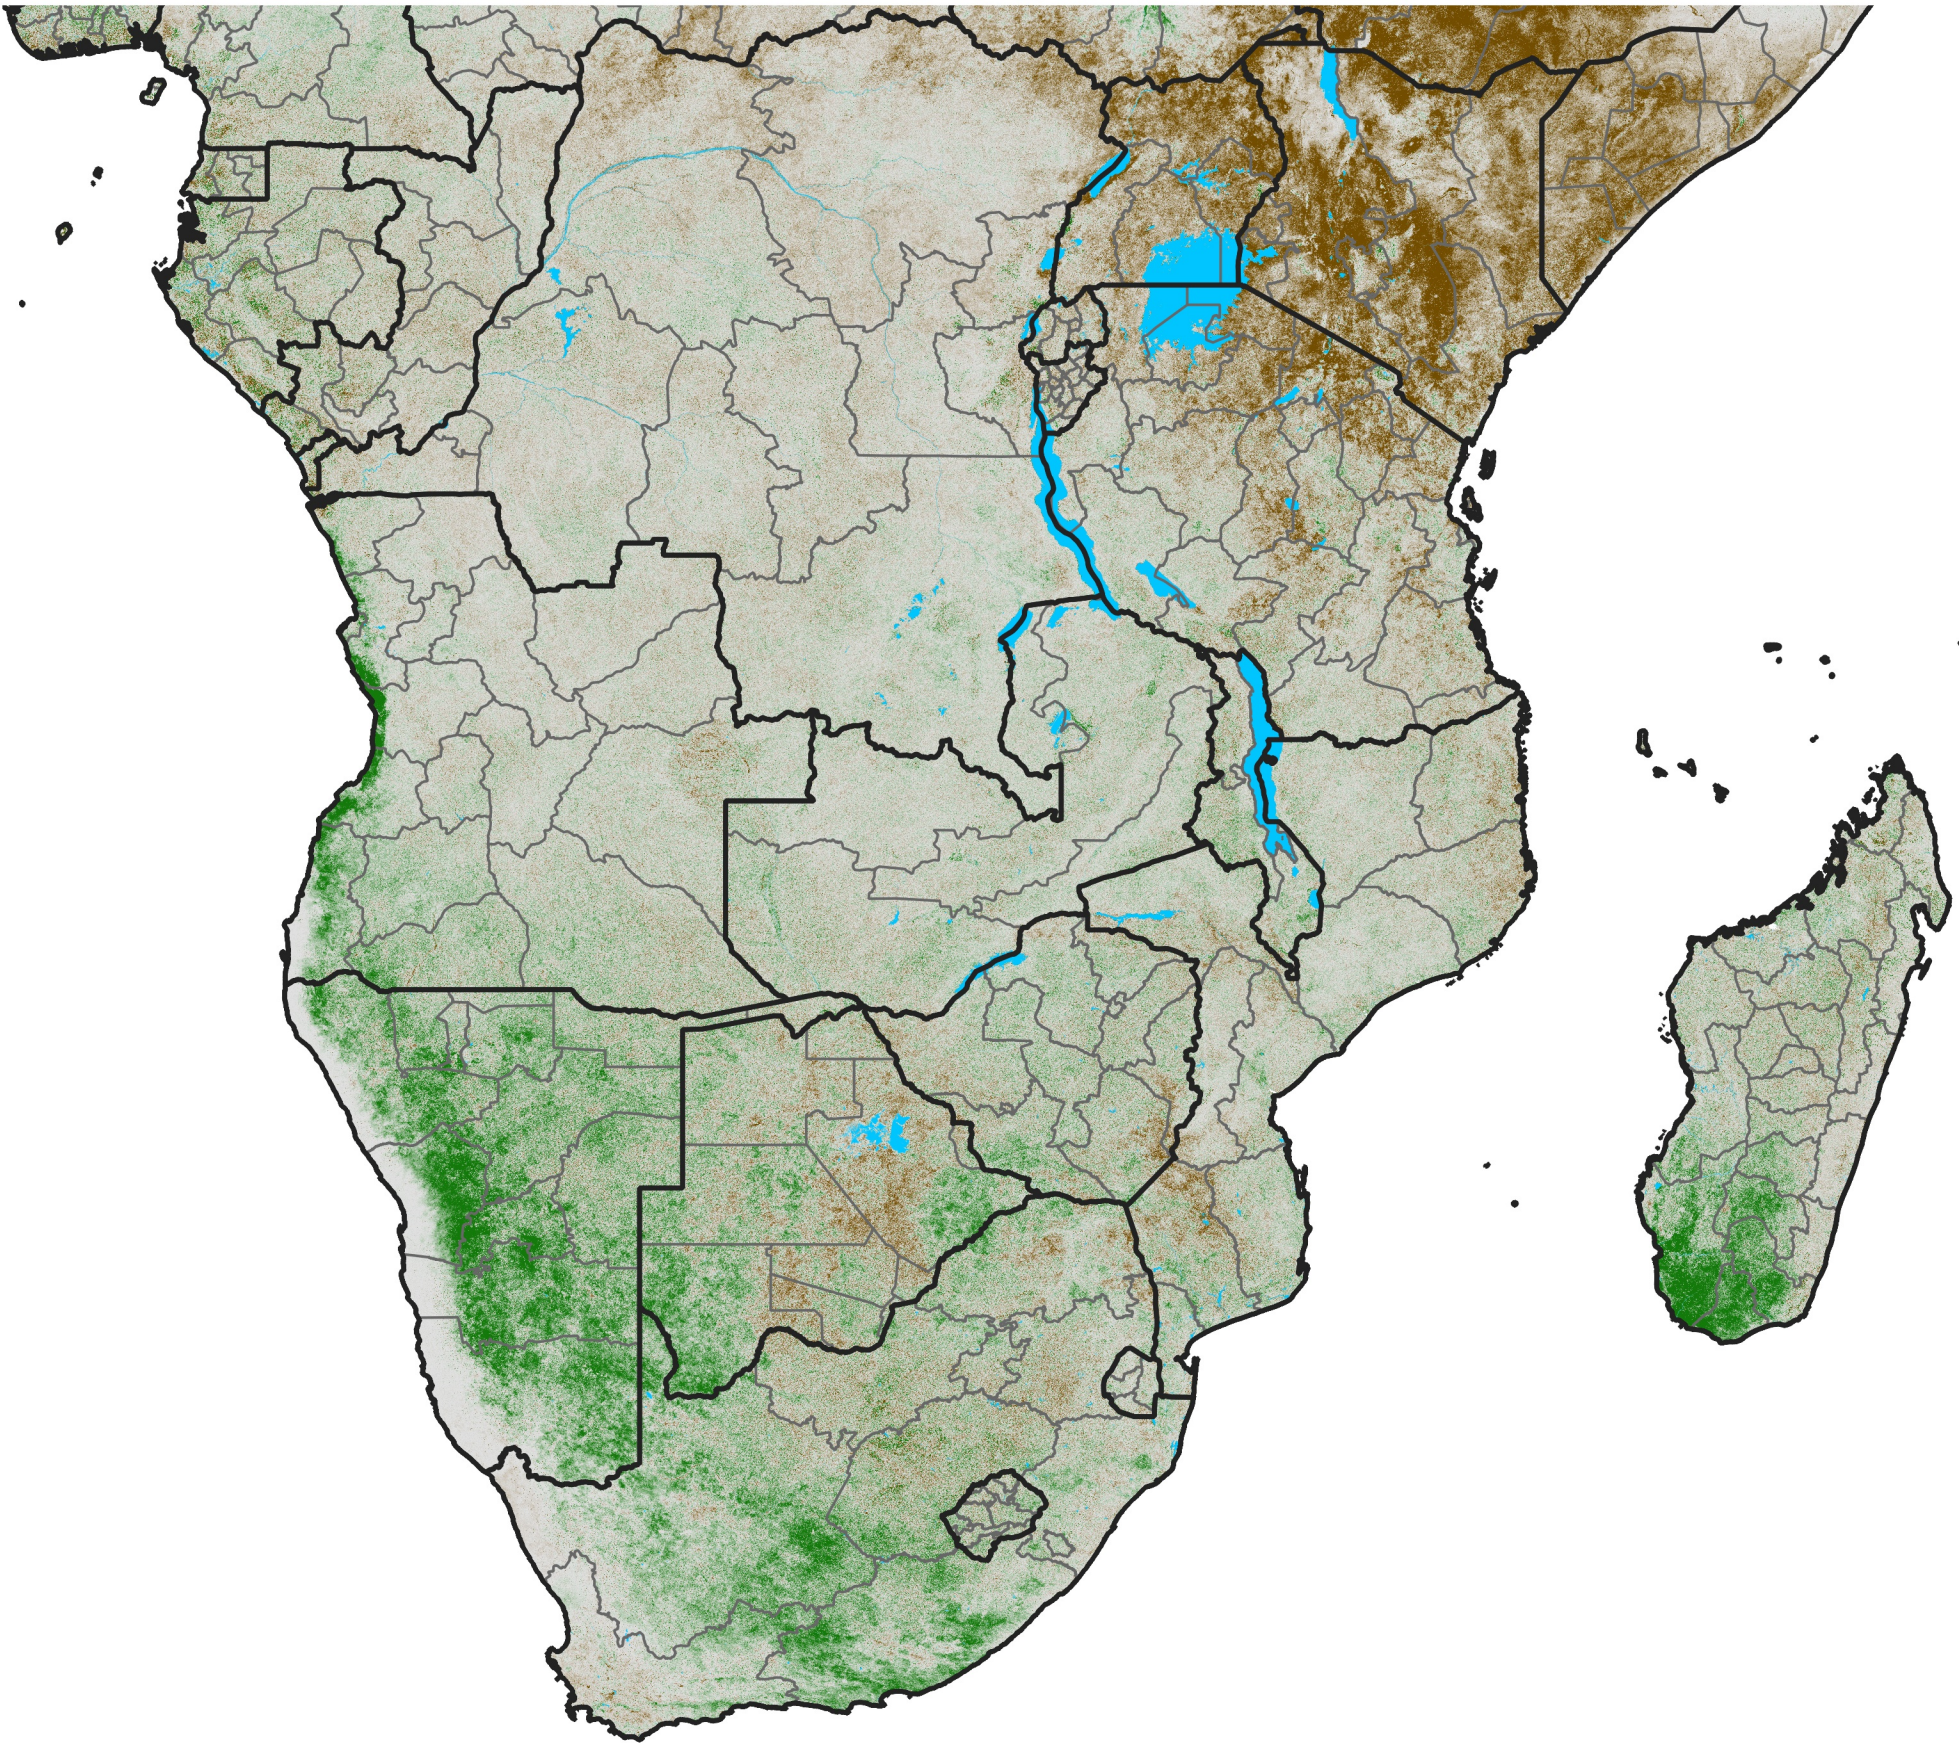

Southern Africa

NDVI Difference

2011 minus 2010

Period 06 / February 21 - 28, 2011

NDVI Difference

< -0.3 -0.2 -0.1 -0.05 0.05 0.1 0.2 >0.3

Negative

No Difference