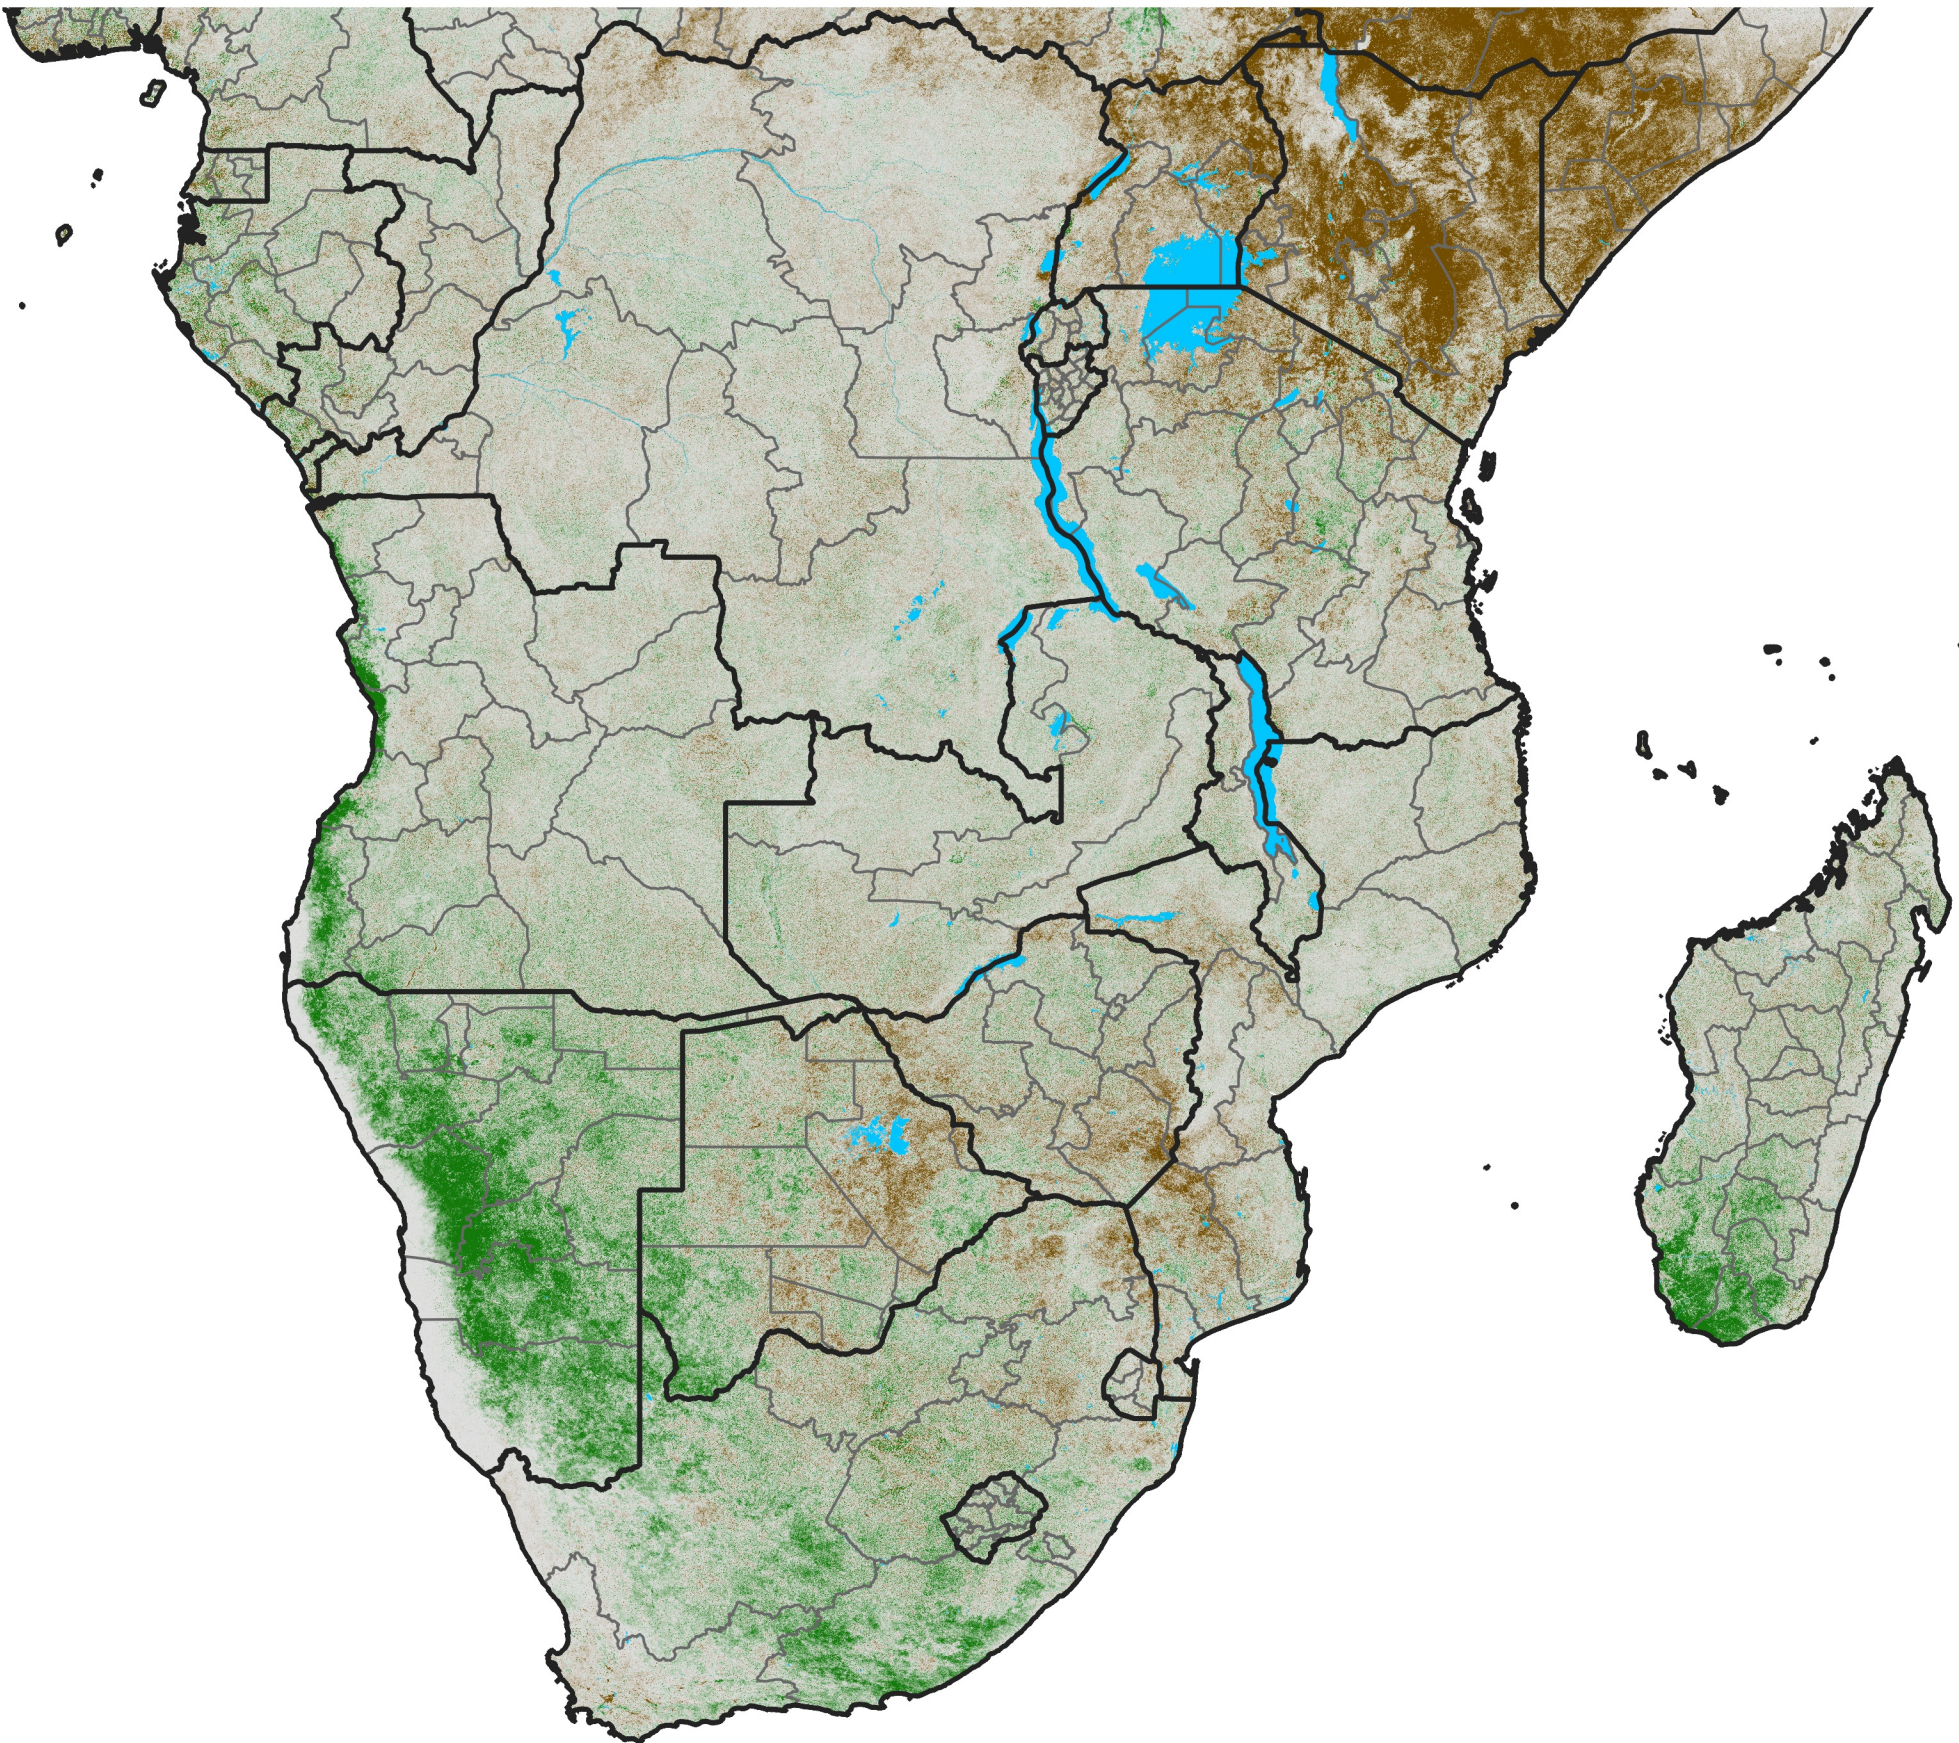

Southern Africa NDVI Difference

2011 minus 2010

Period 08 / March 11 - 20, 2011

NDVI Difference

< -0.3 -0.2 -0.1 -0.05 0.05 0.1 0.2 >0.3

Negative

No Difference

Positive