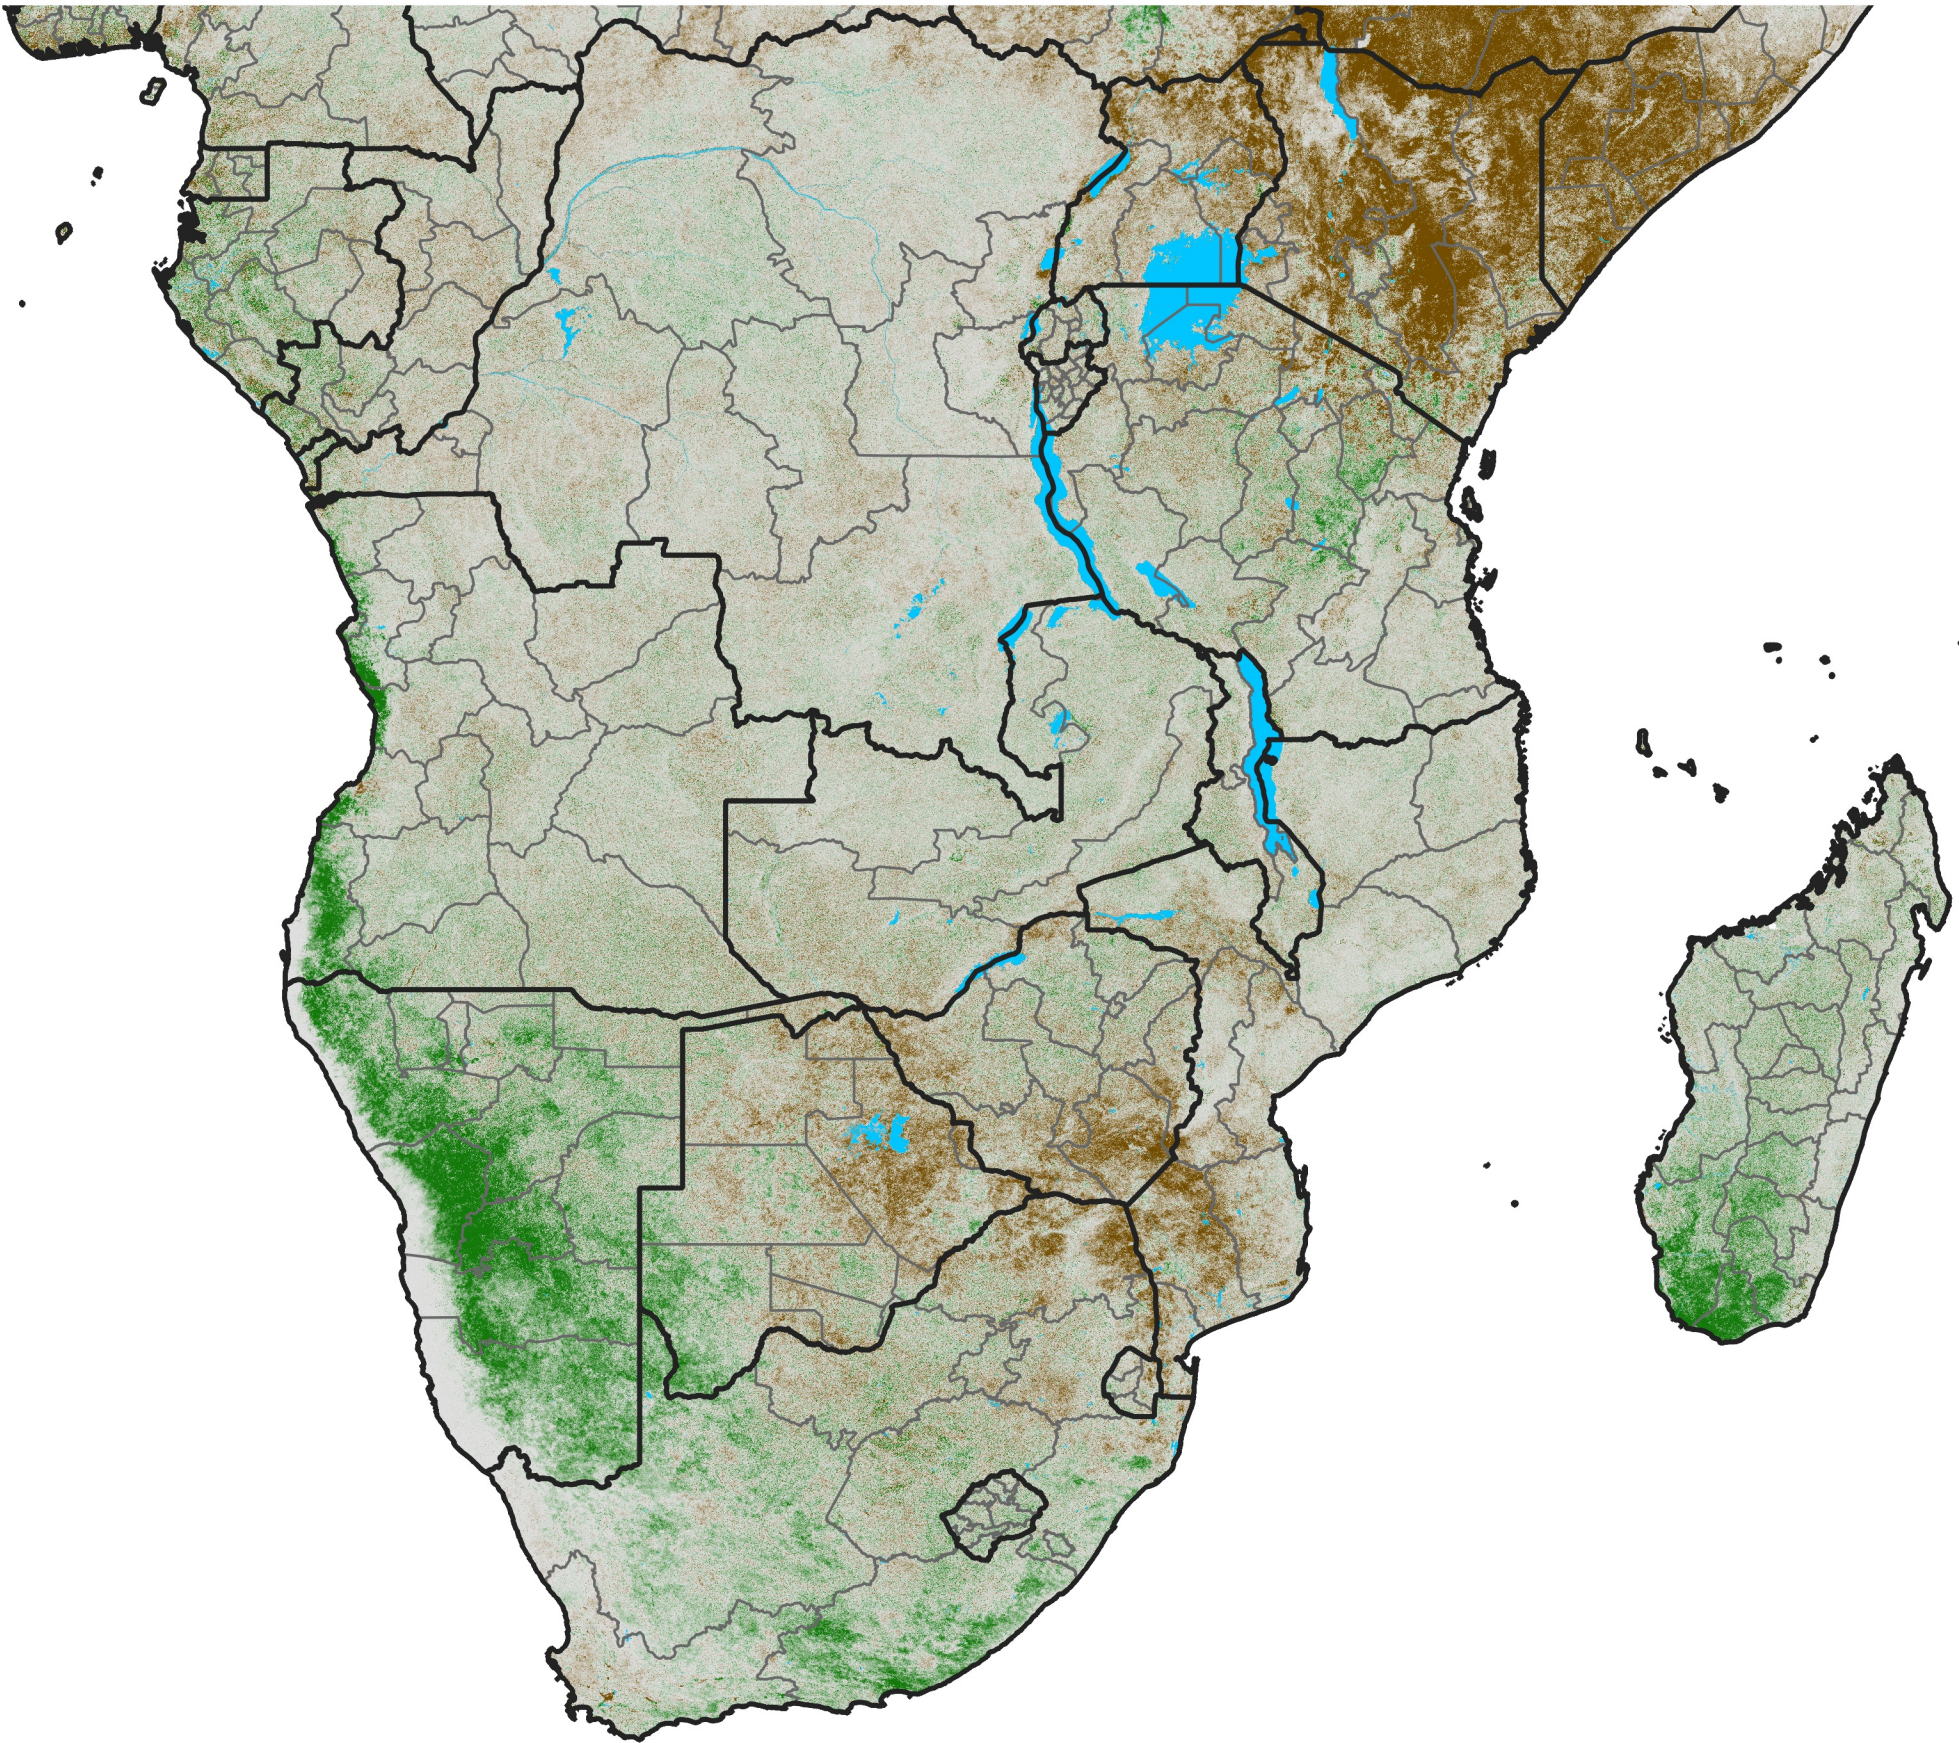

Southern Africa

NDVI Difference

2011 minus 2010

Period 10 / April 01 - 10, 2011

NDVI Difference

< -0.3 -0.2 -0.1 -0.05 0.05 0.1 0.2 > 0.3

Negative

No Difference