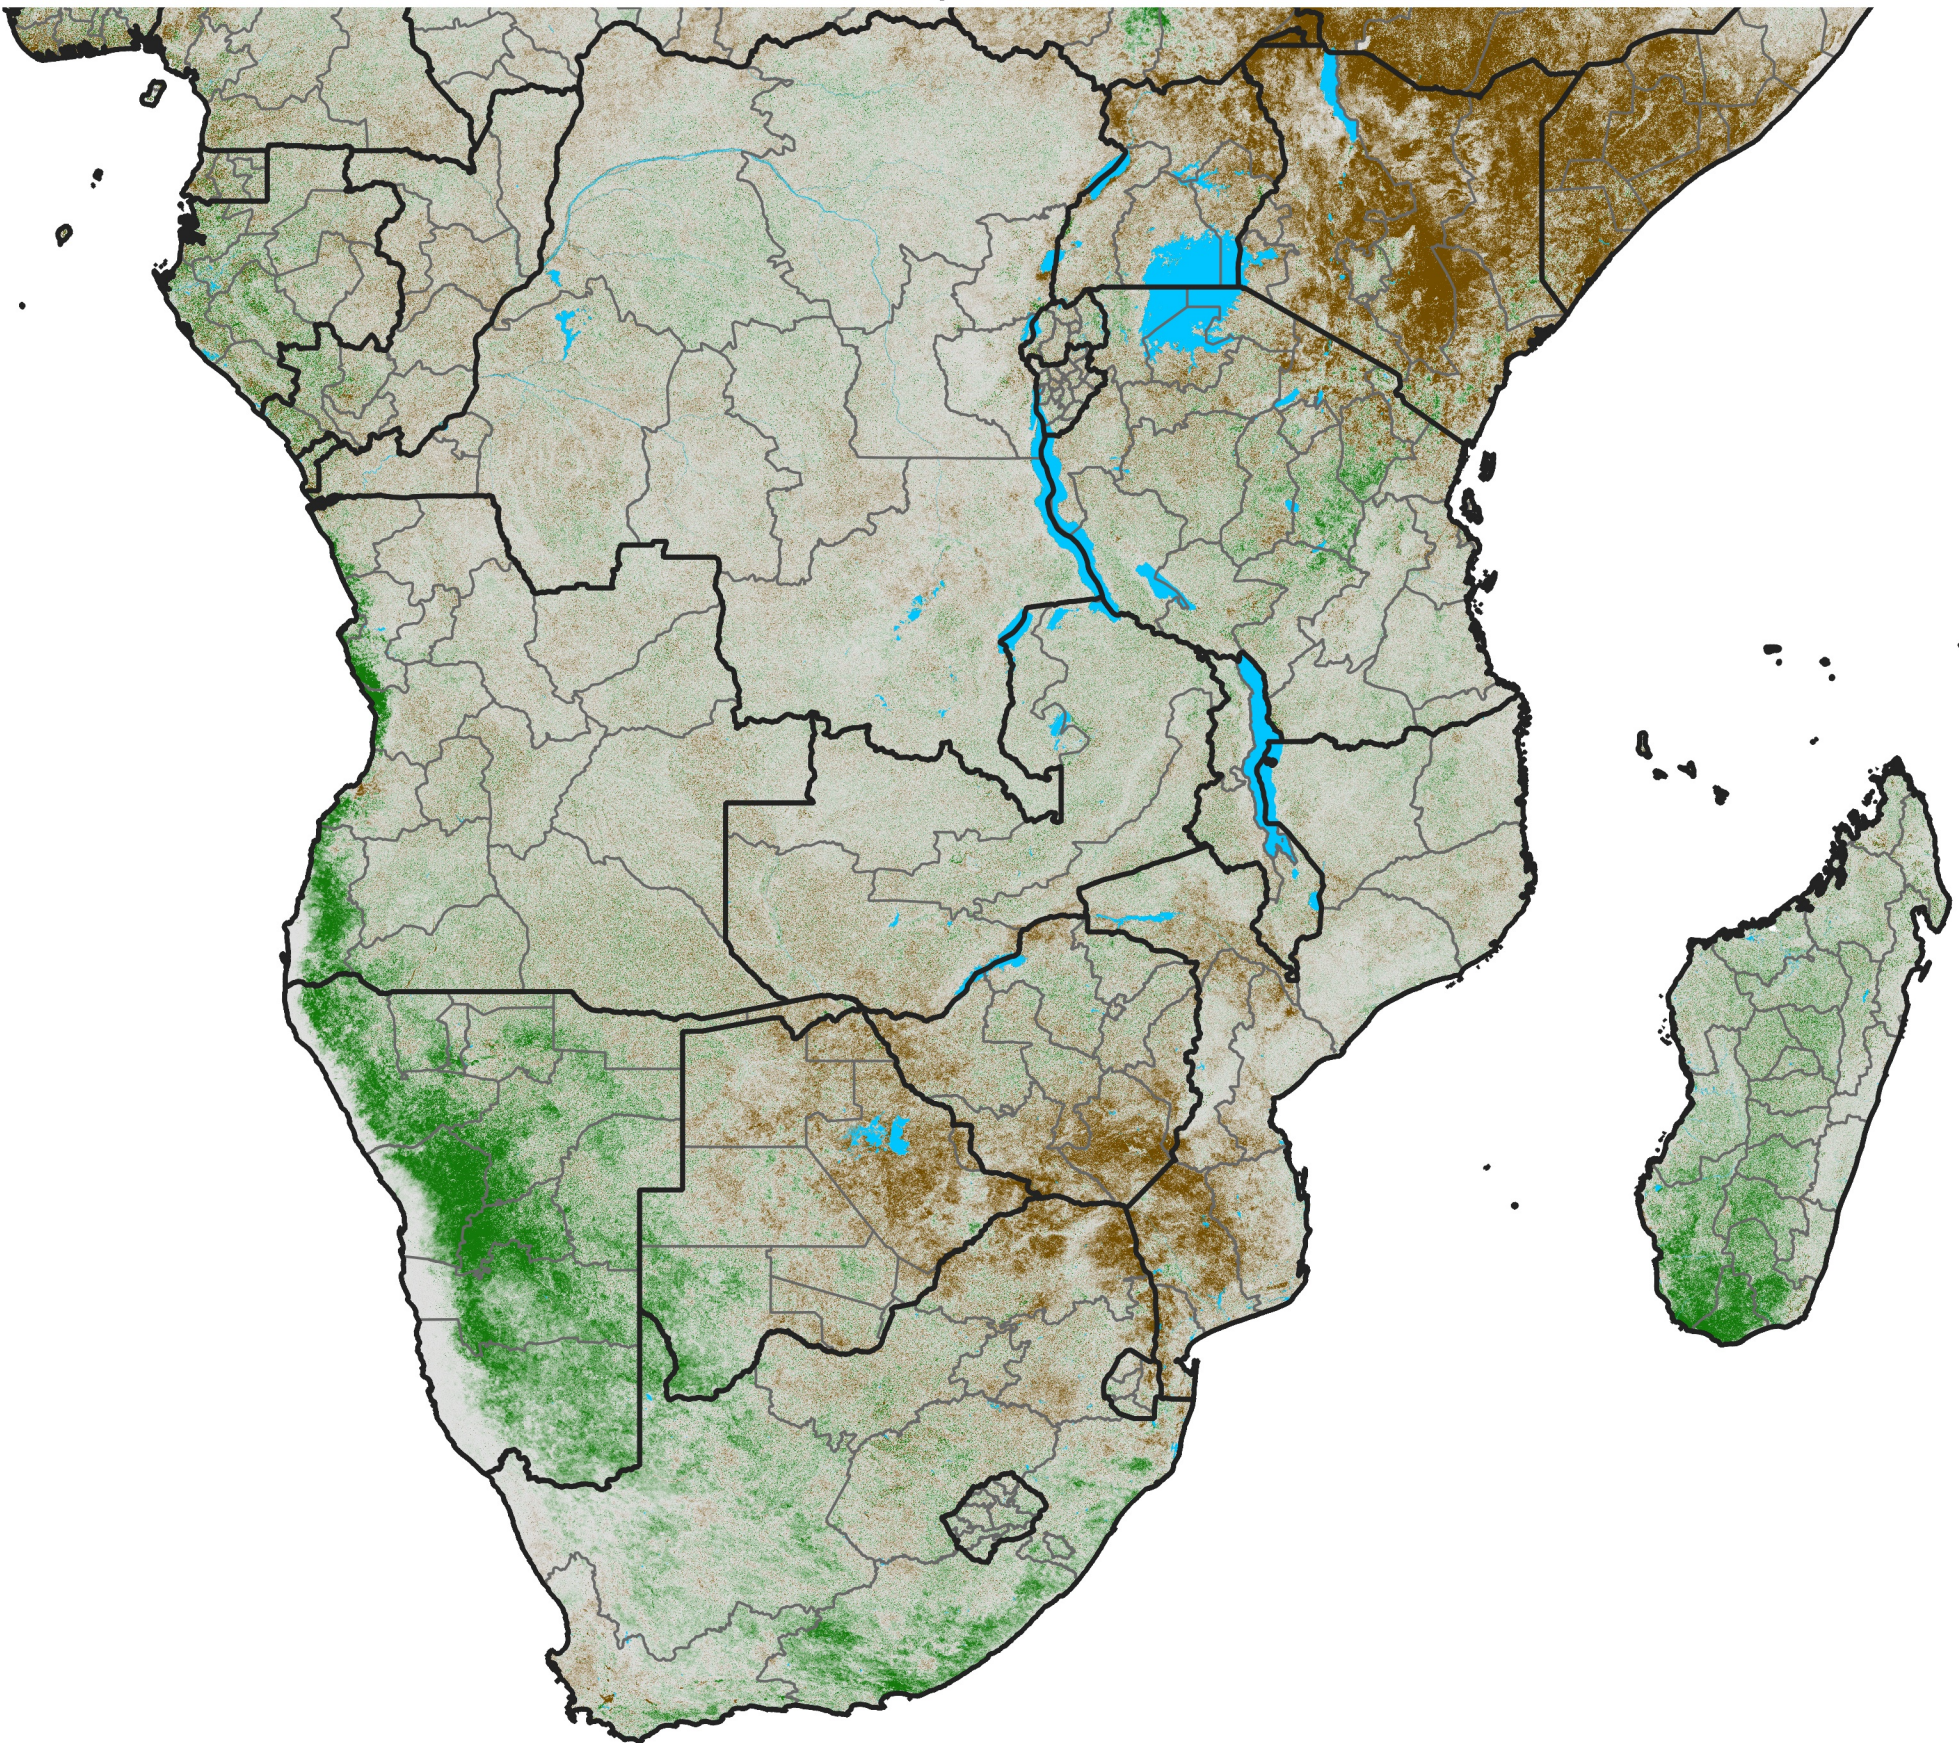

# Southern Africa NDVI Difference

2011 minus 2010

Period 11 / April 11 - 20, 2011

## NDVI Difference

<math><-0.3</math> -0.2 -0.1 -0.05 0.05 0.1 0.2 >0.3

Negative

No Difference

Positive