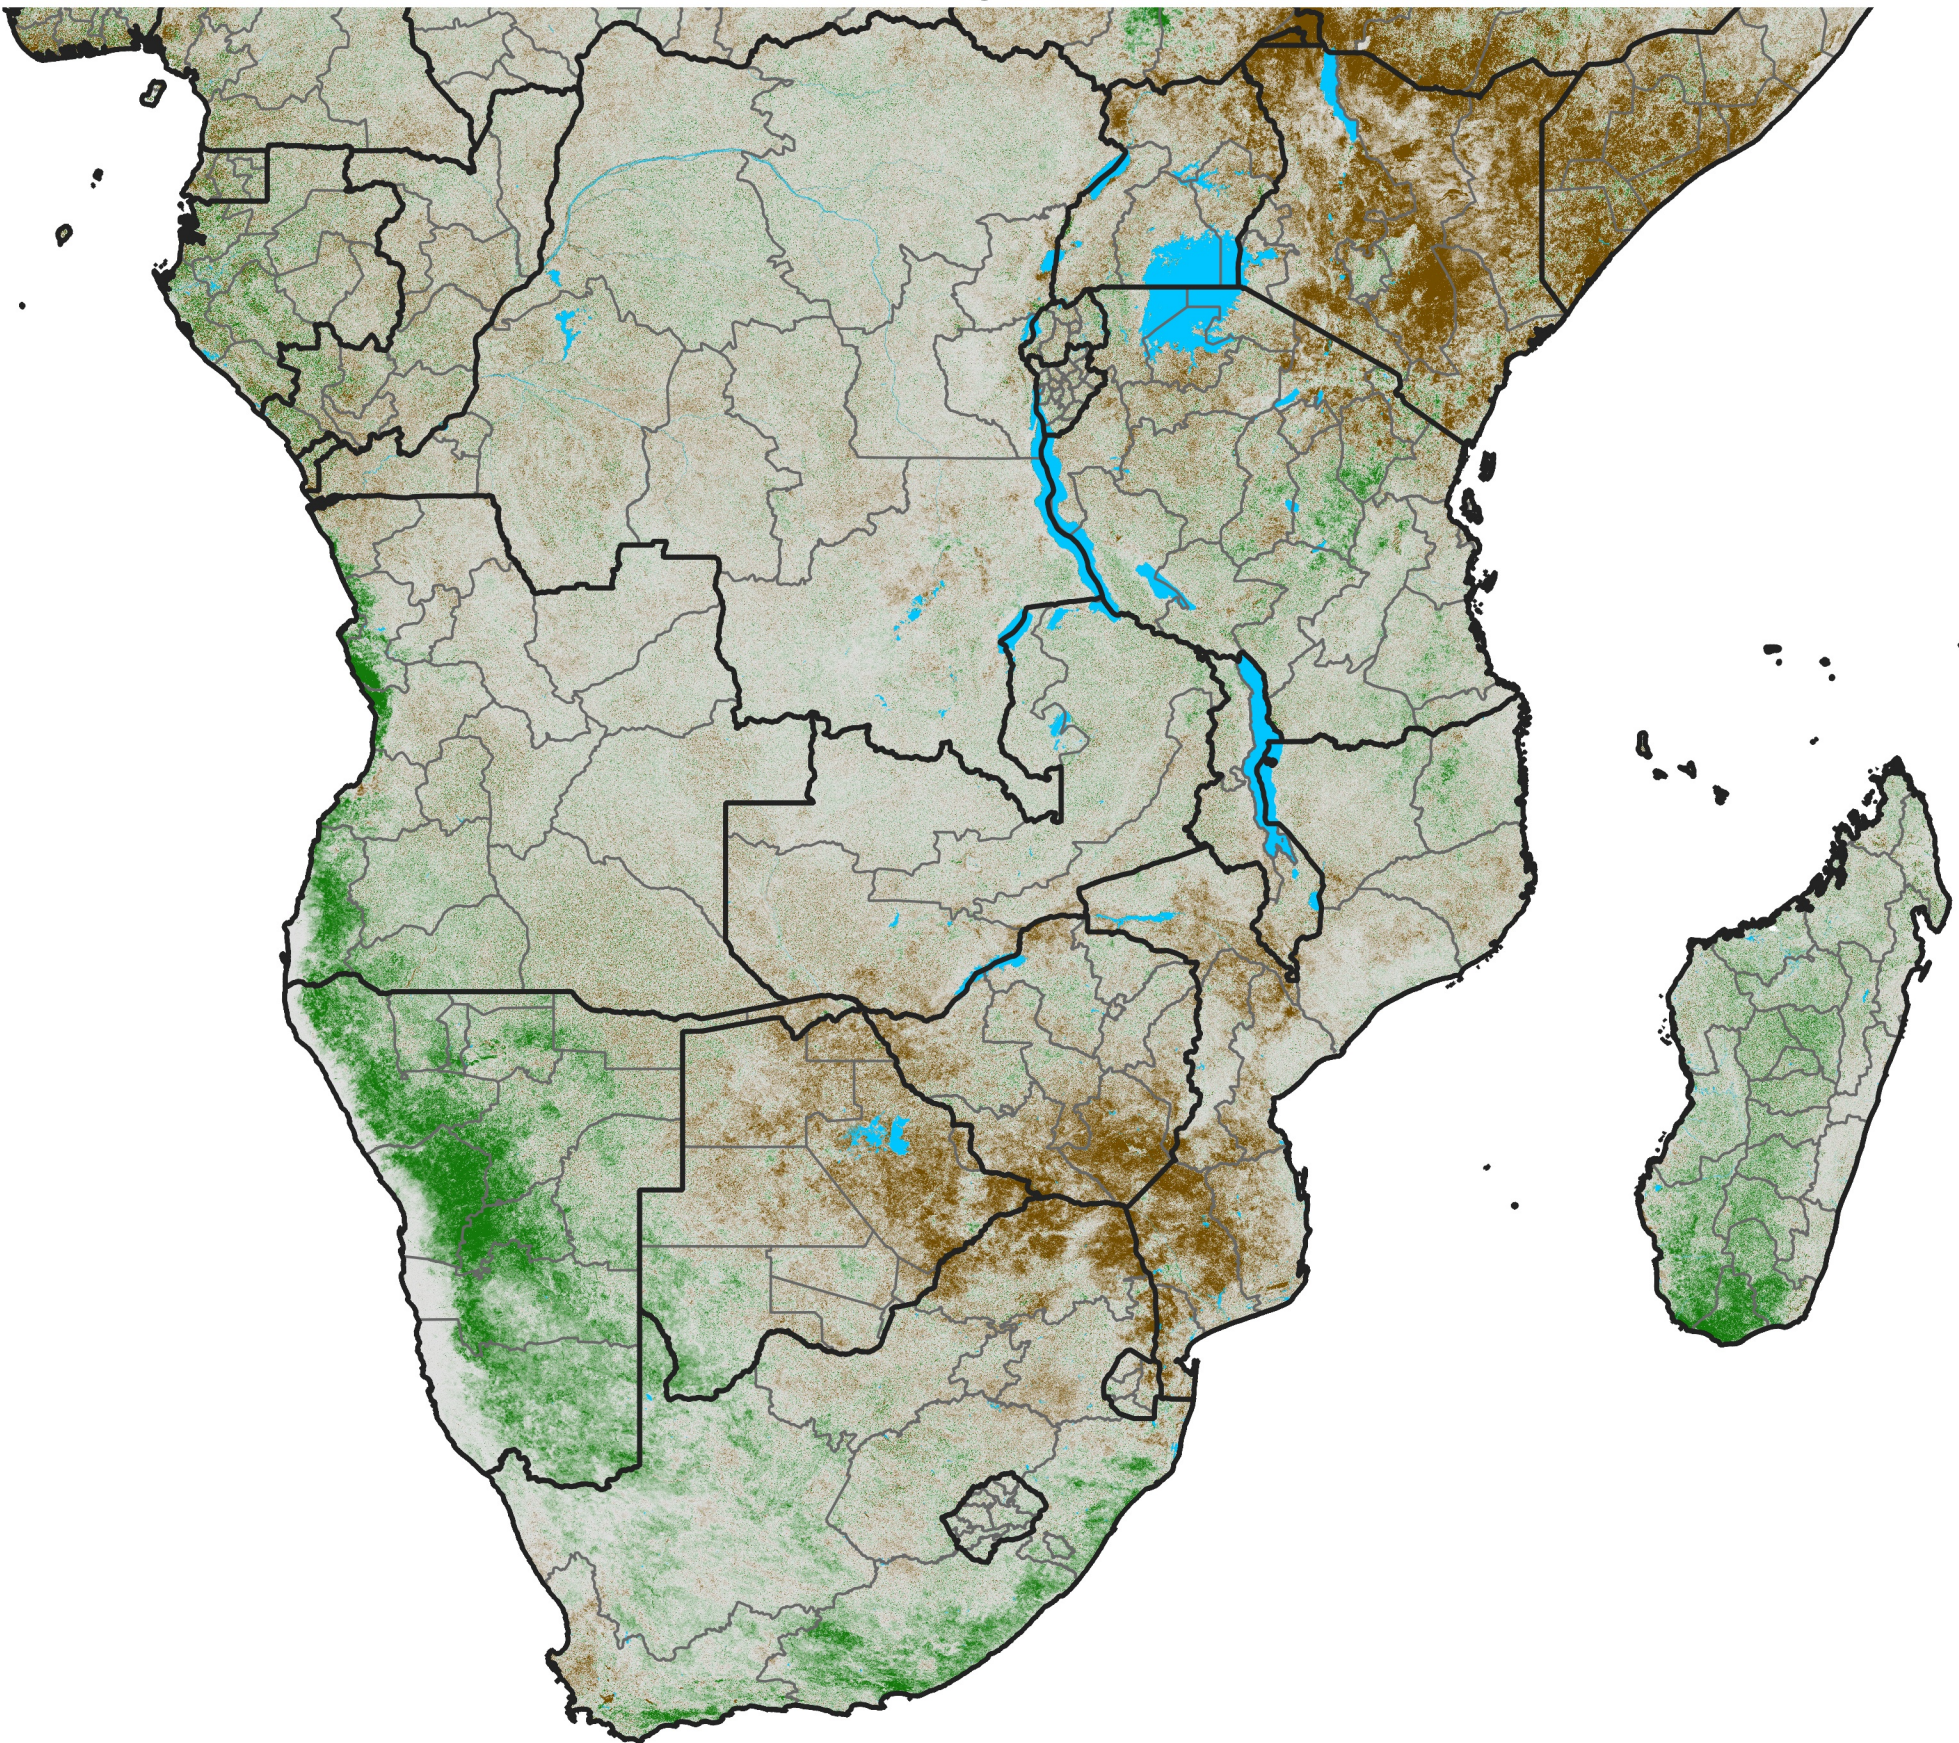

Southern Africa

NDVI Difference

2011 minus 2010

Period 13 / May 01 - 10, 2011

NDVI Difference

< -0.3 -0.2 -0.1 -0.05 0.05 0.1 0.2 >0.3

Negative

No Difference