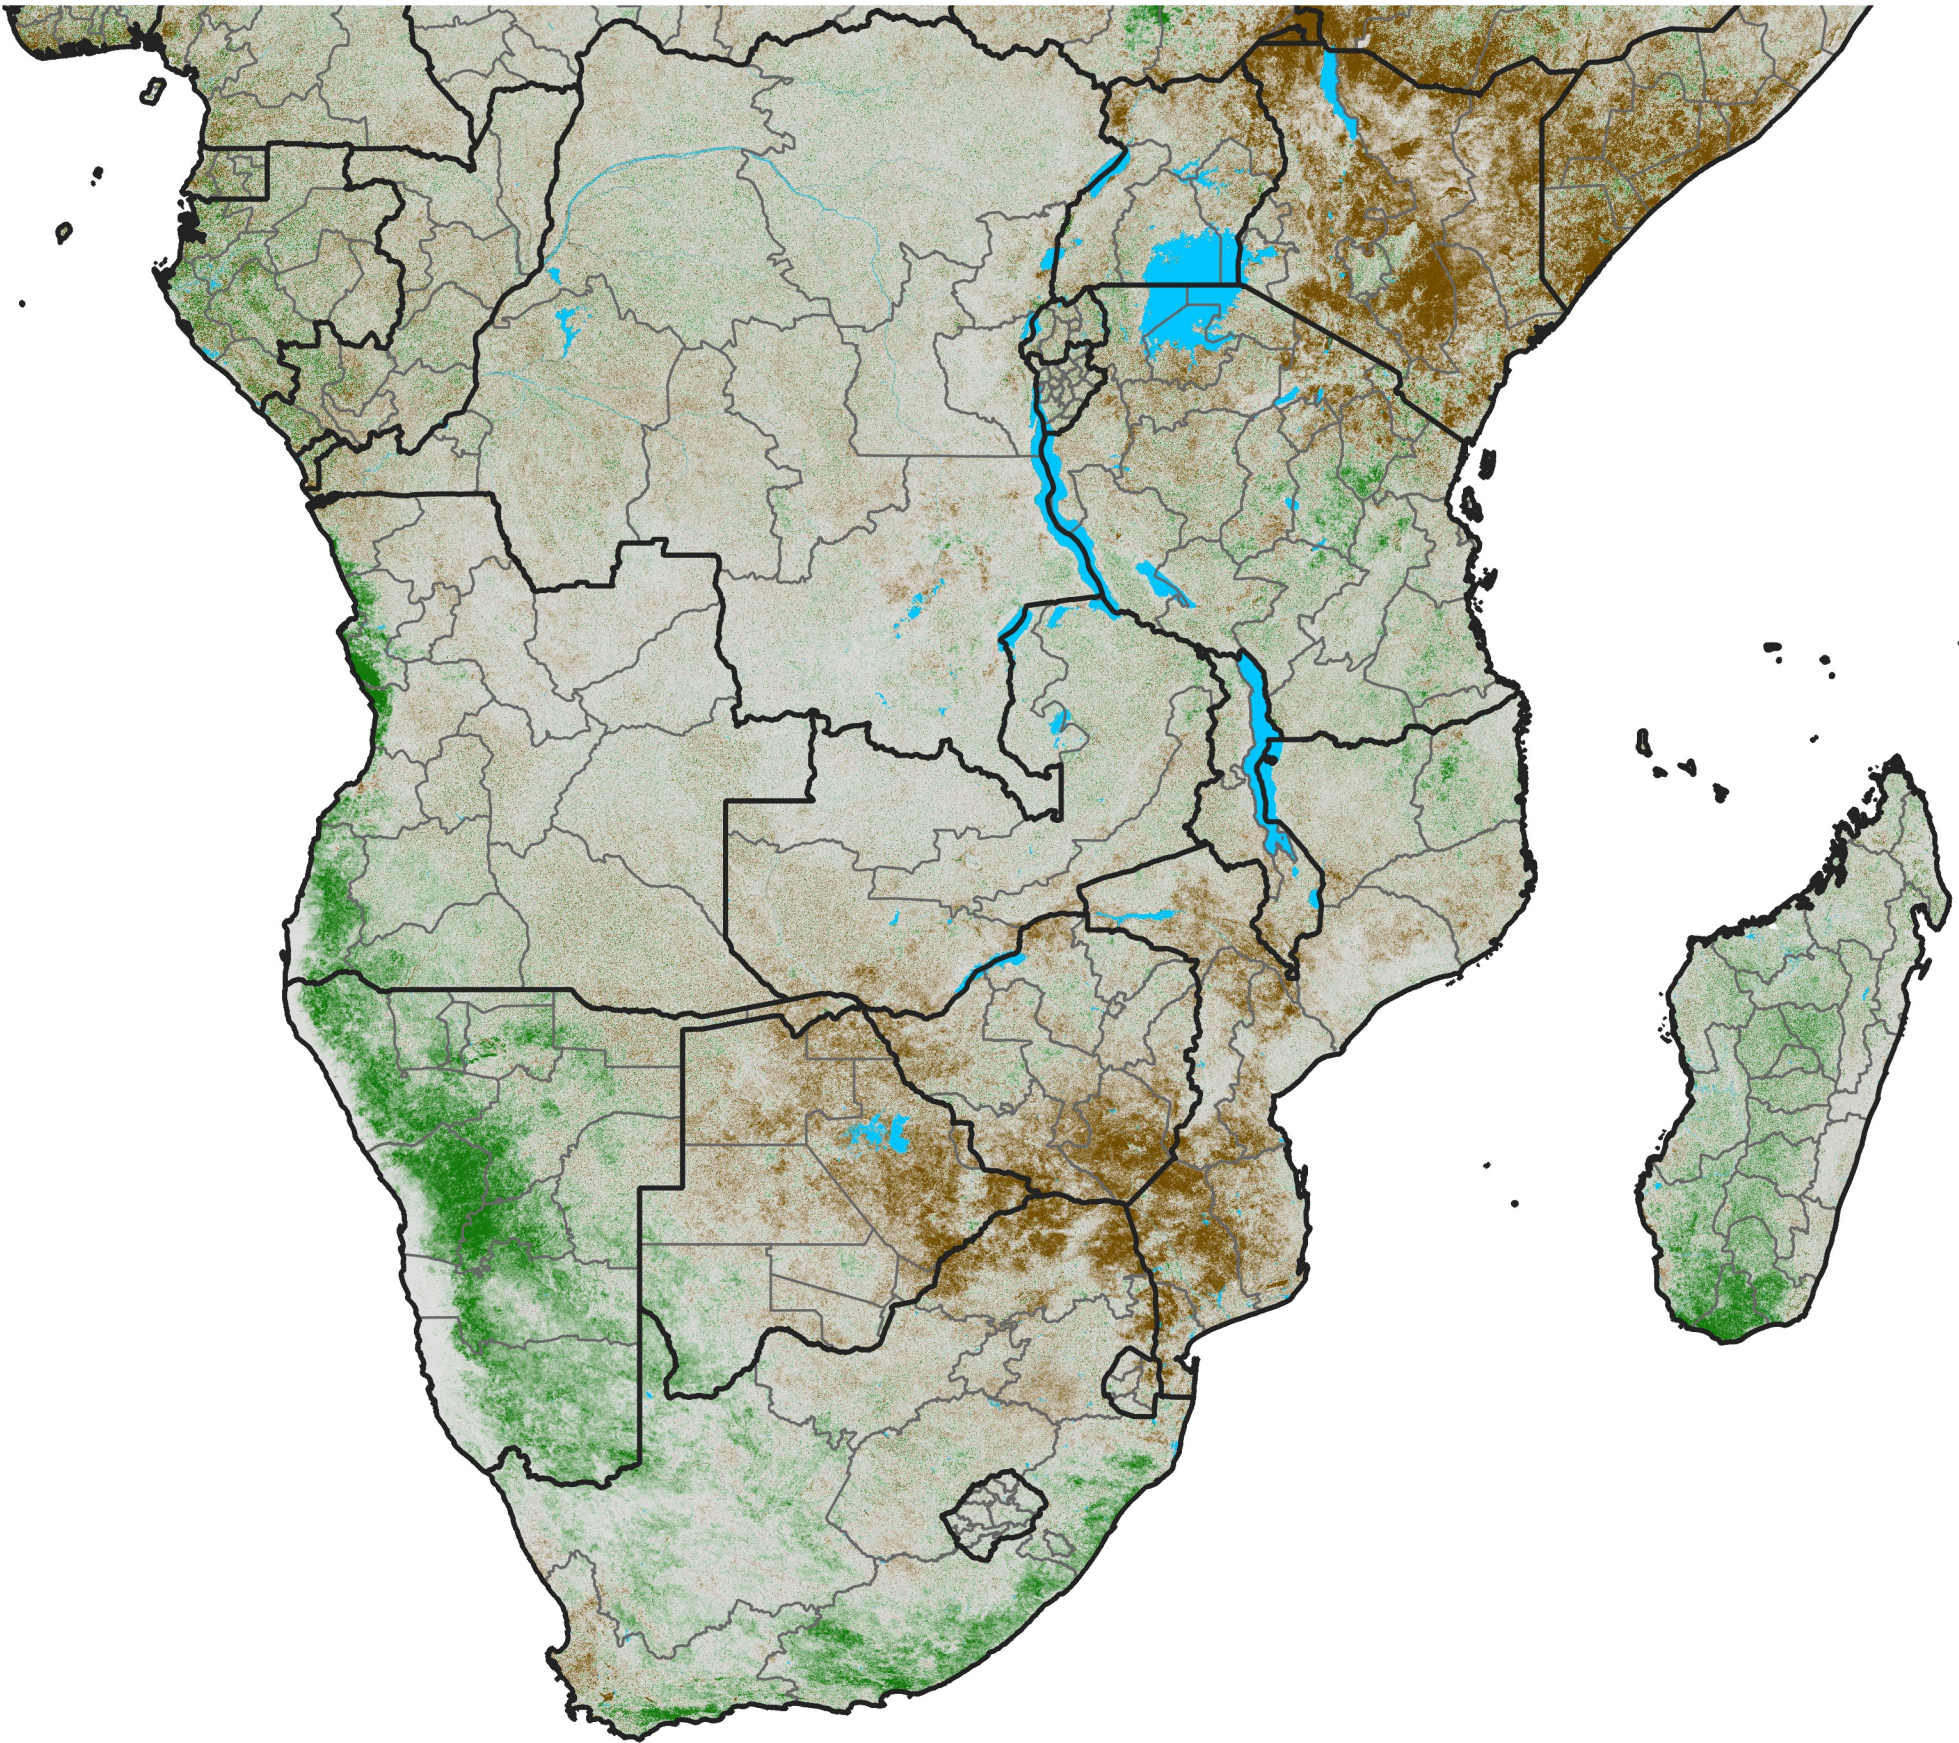

Southern Africa NDVI Difference

2011 minus 2010

Period 14 / May 11 - 20, 2011

NDVI Difference

< -0.3 -0.2 -0.1 -0.05 0.05 0.1 0.2 > 0.3

Negative

No Difference

Positive