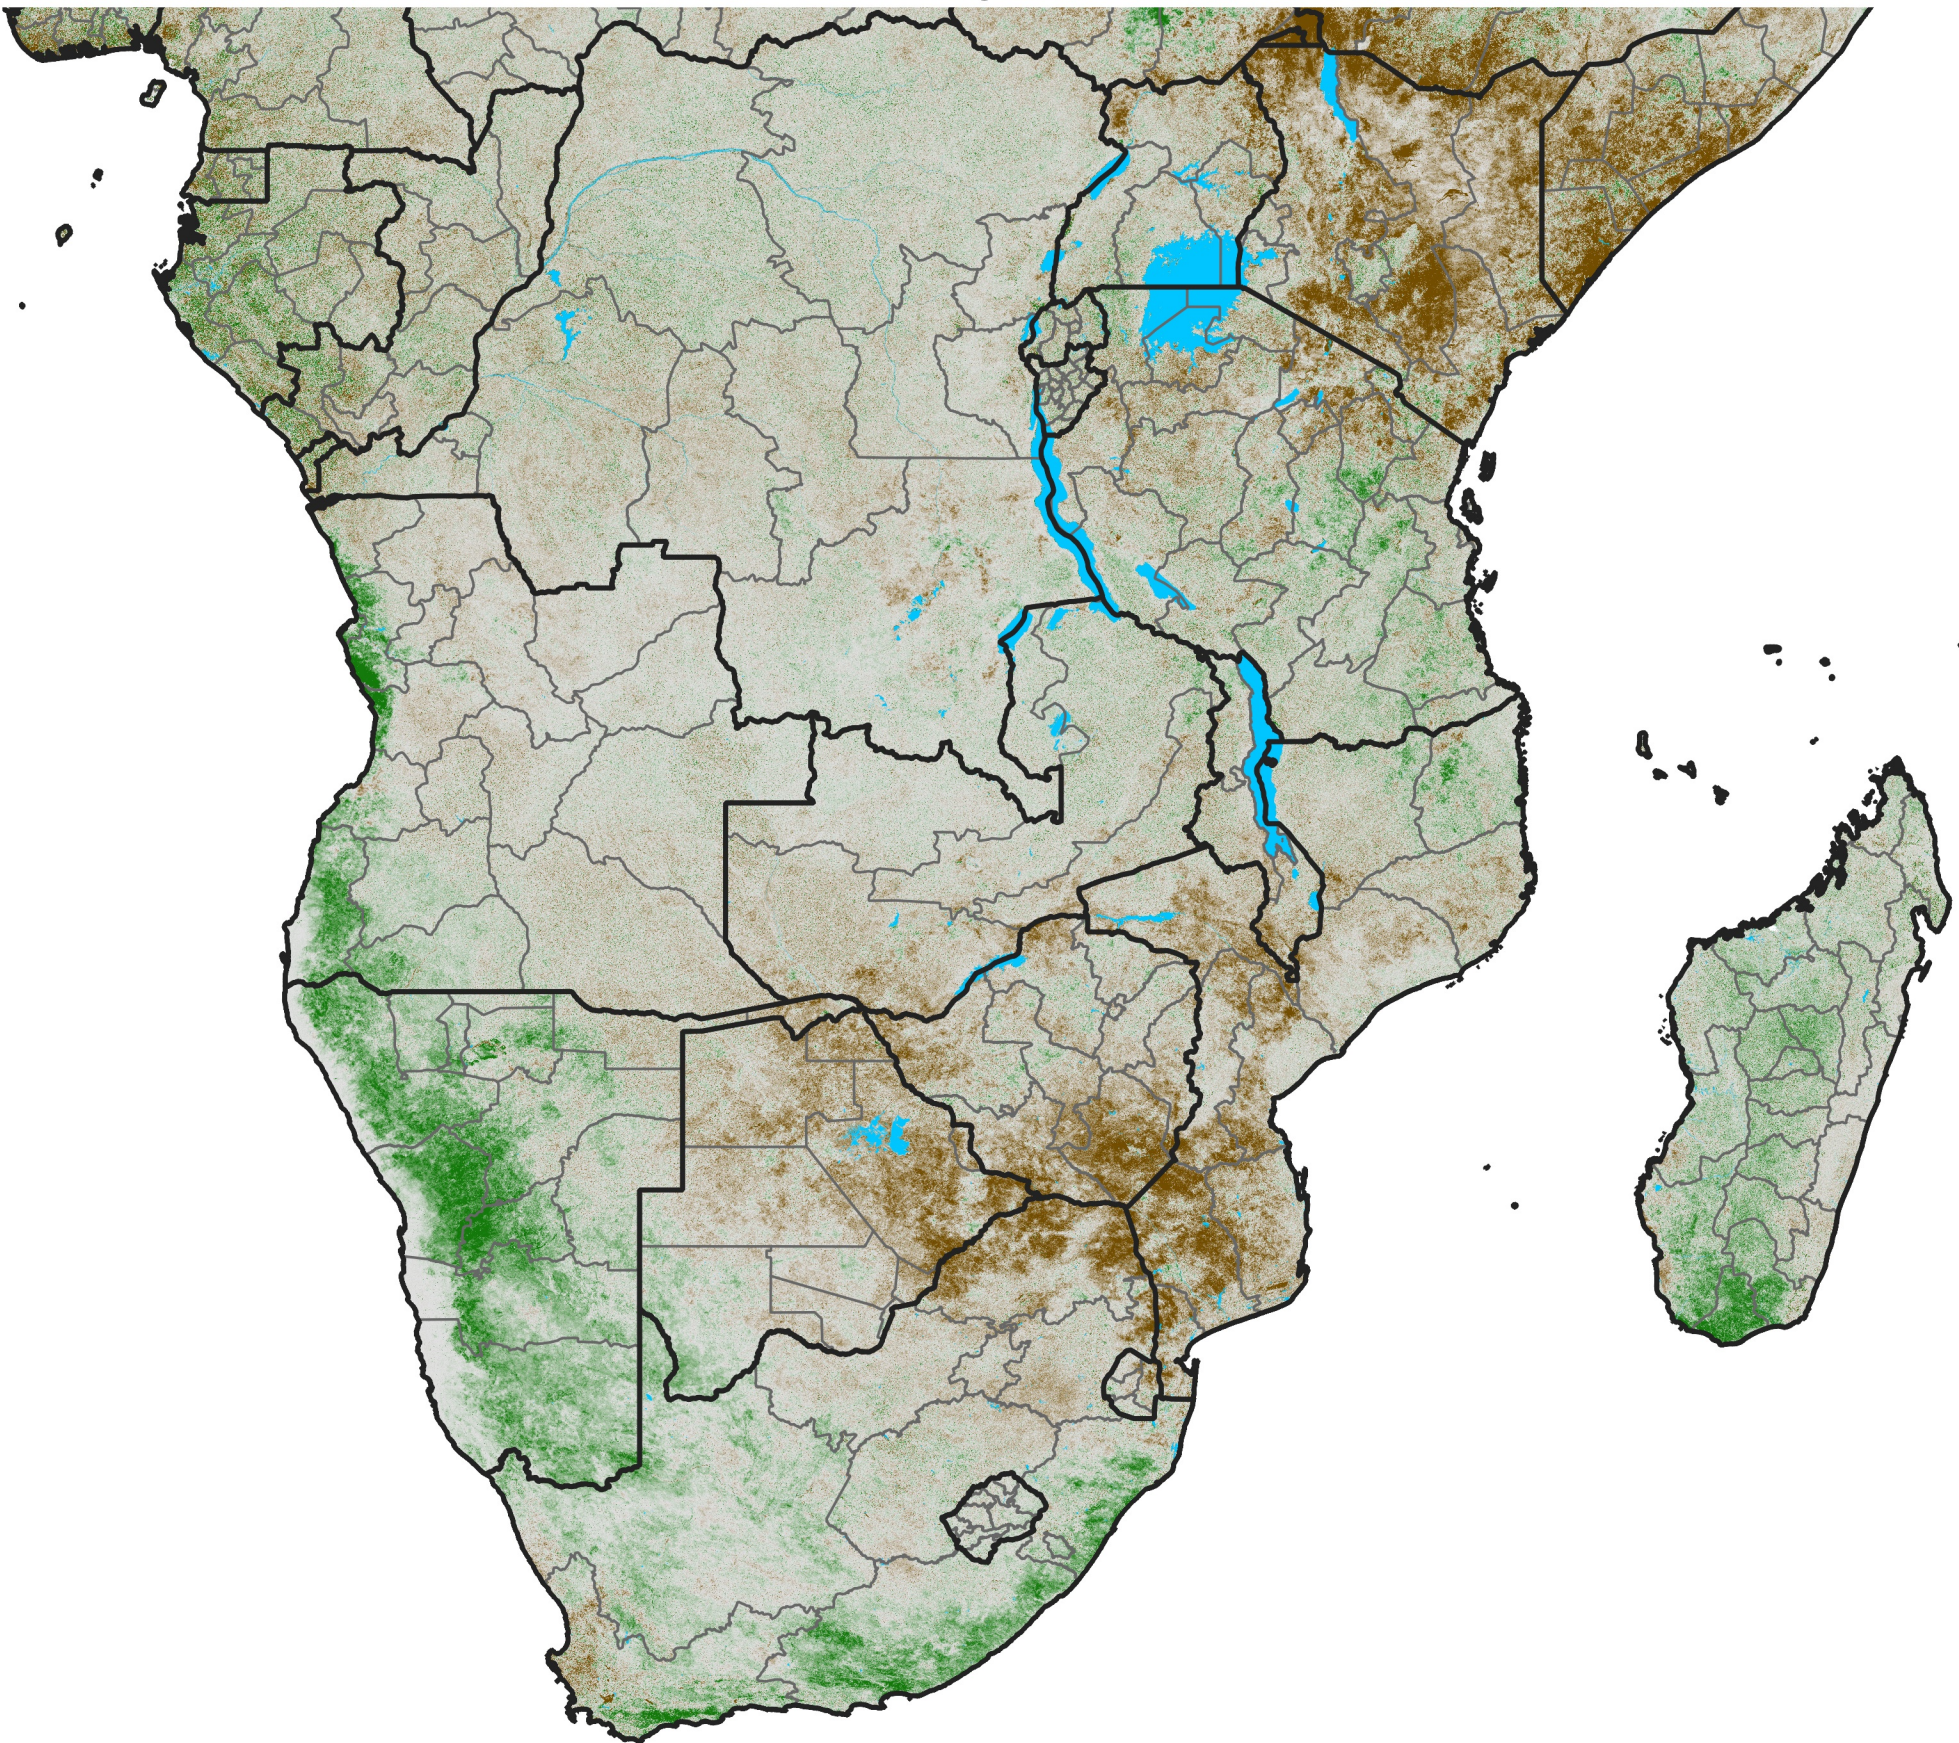

Southern Africa NDVI Difference

2011 minus 2010

Period 15 / May 21 - 31, 2011

NDVI Difference

< -0.3 -0.2 -0.1 -0.05 0.05 0.1 0.2 > 0.3

Negative

No Difference

Positive