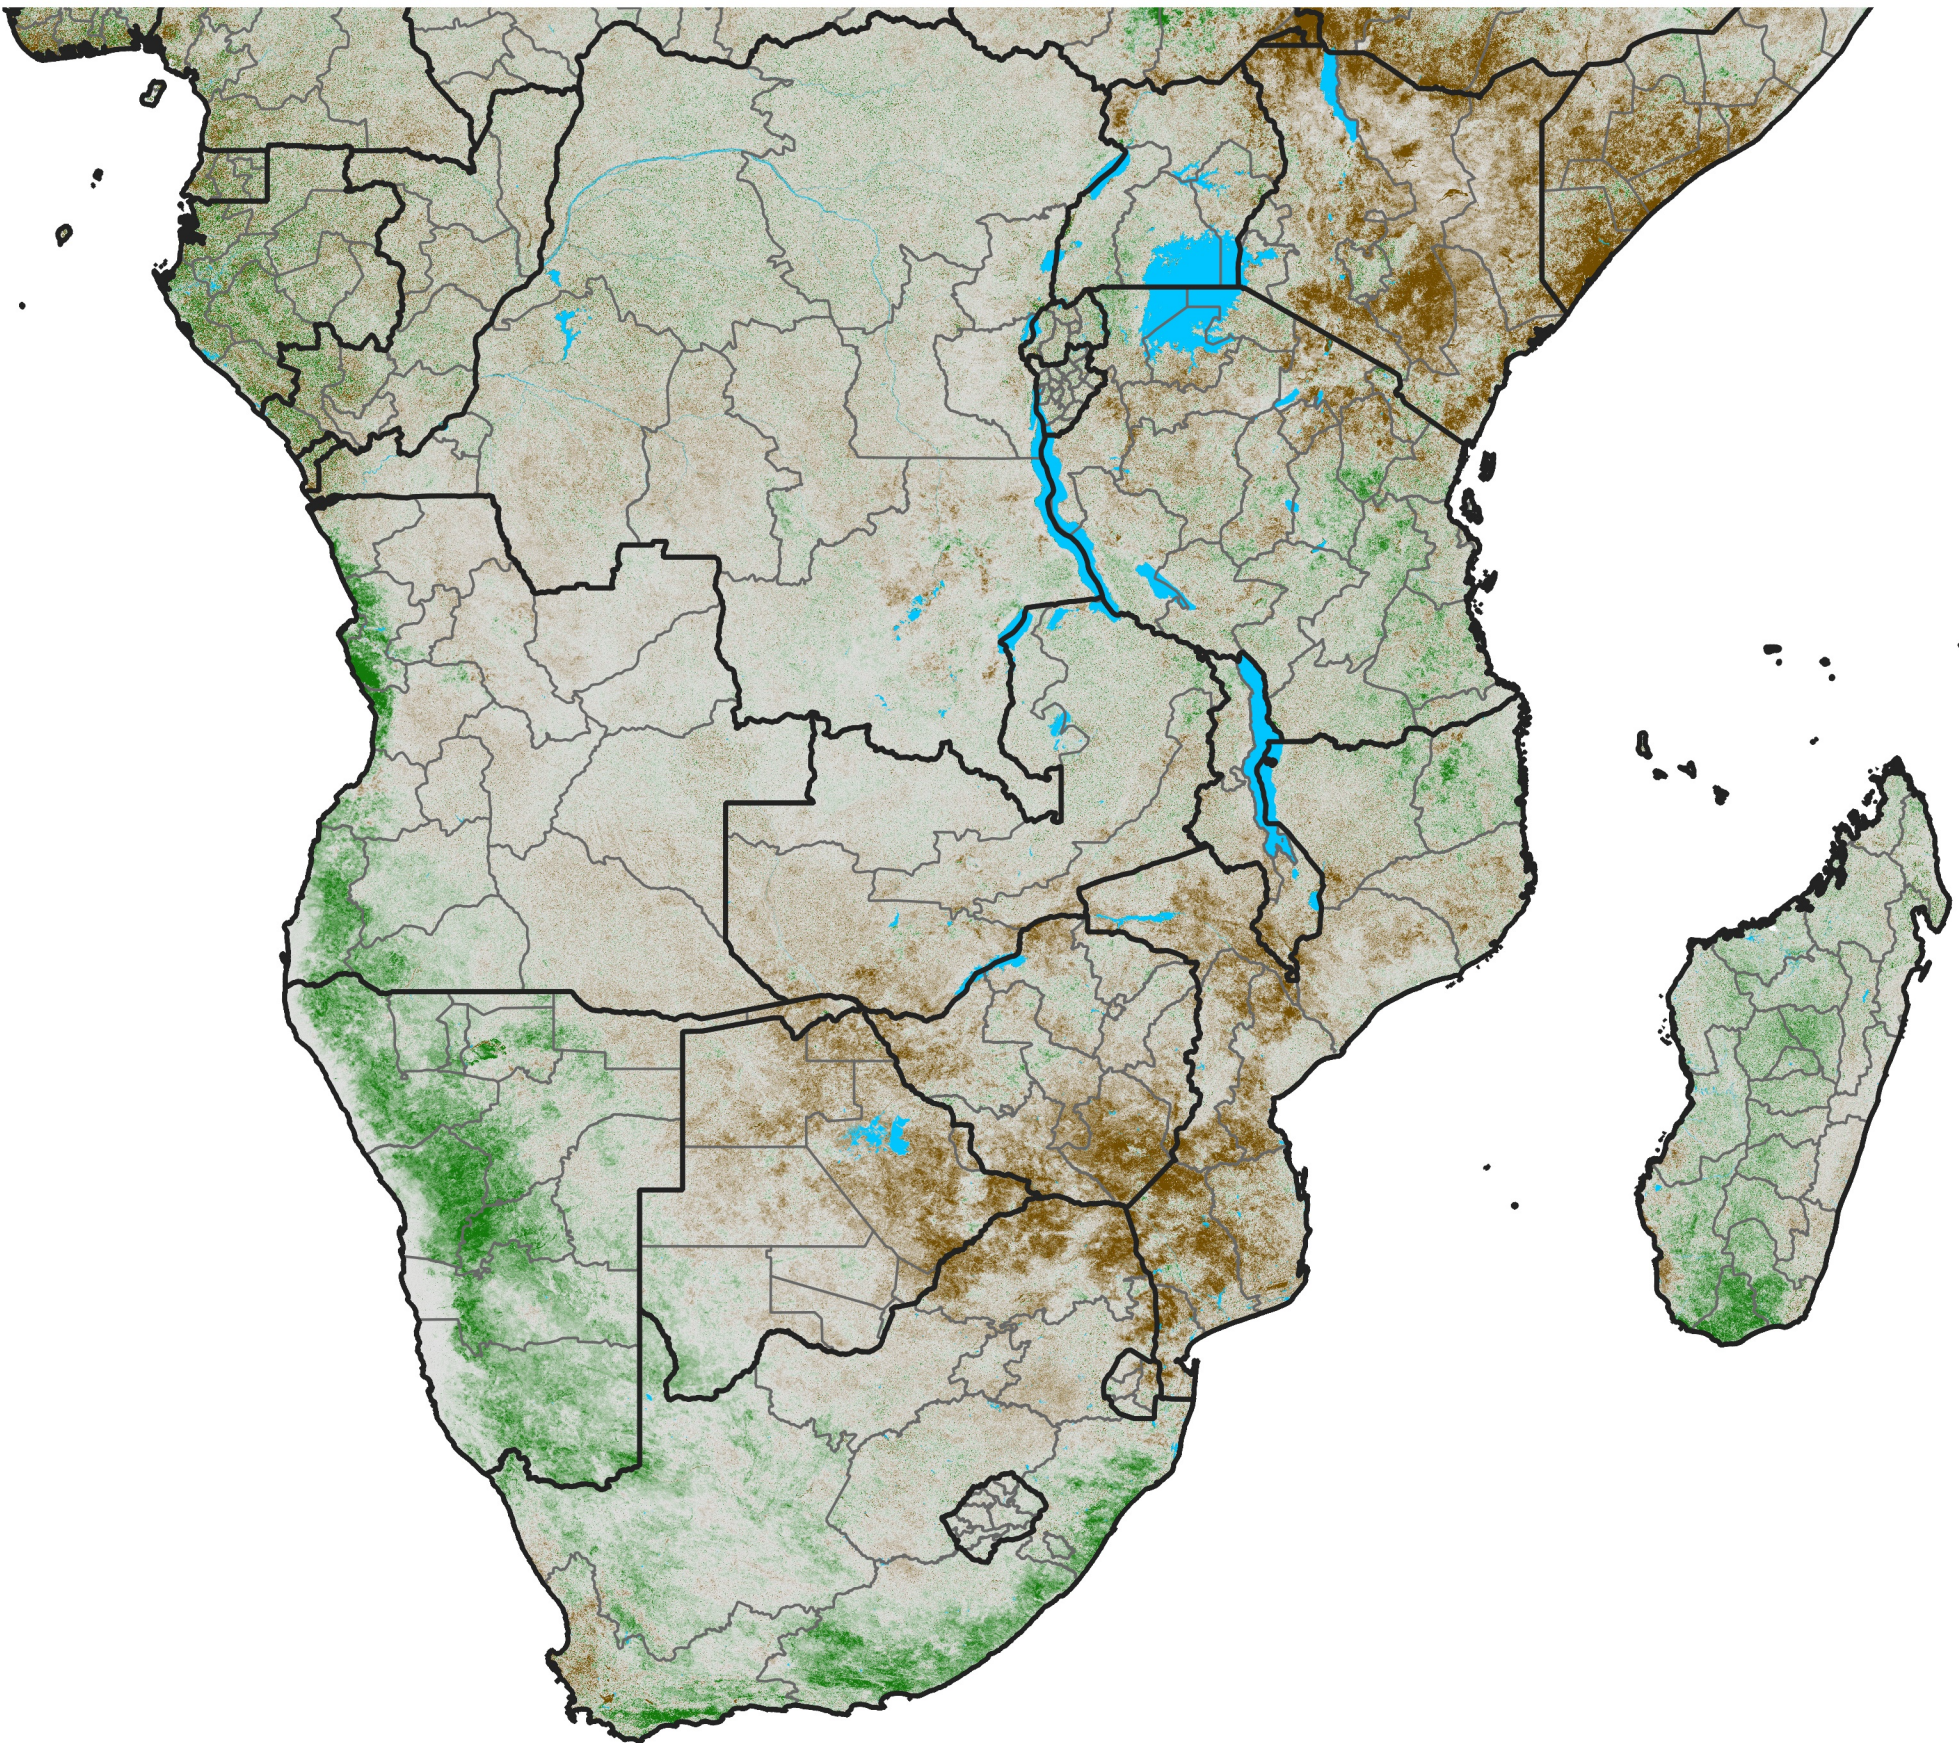

Southern Africa NDVI Difference

2011 minus 2010

Period 16 / June 01 - 10, 2011

NDVI Difference

< -0.3 -0.2 -0.1 -0.05 0.05 0.1 0.2 > 0.3

Negative

No Difference

Positive