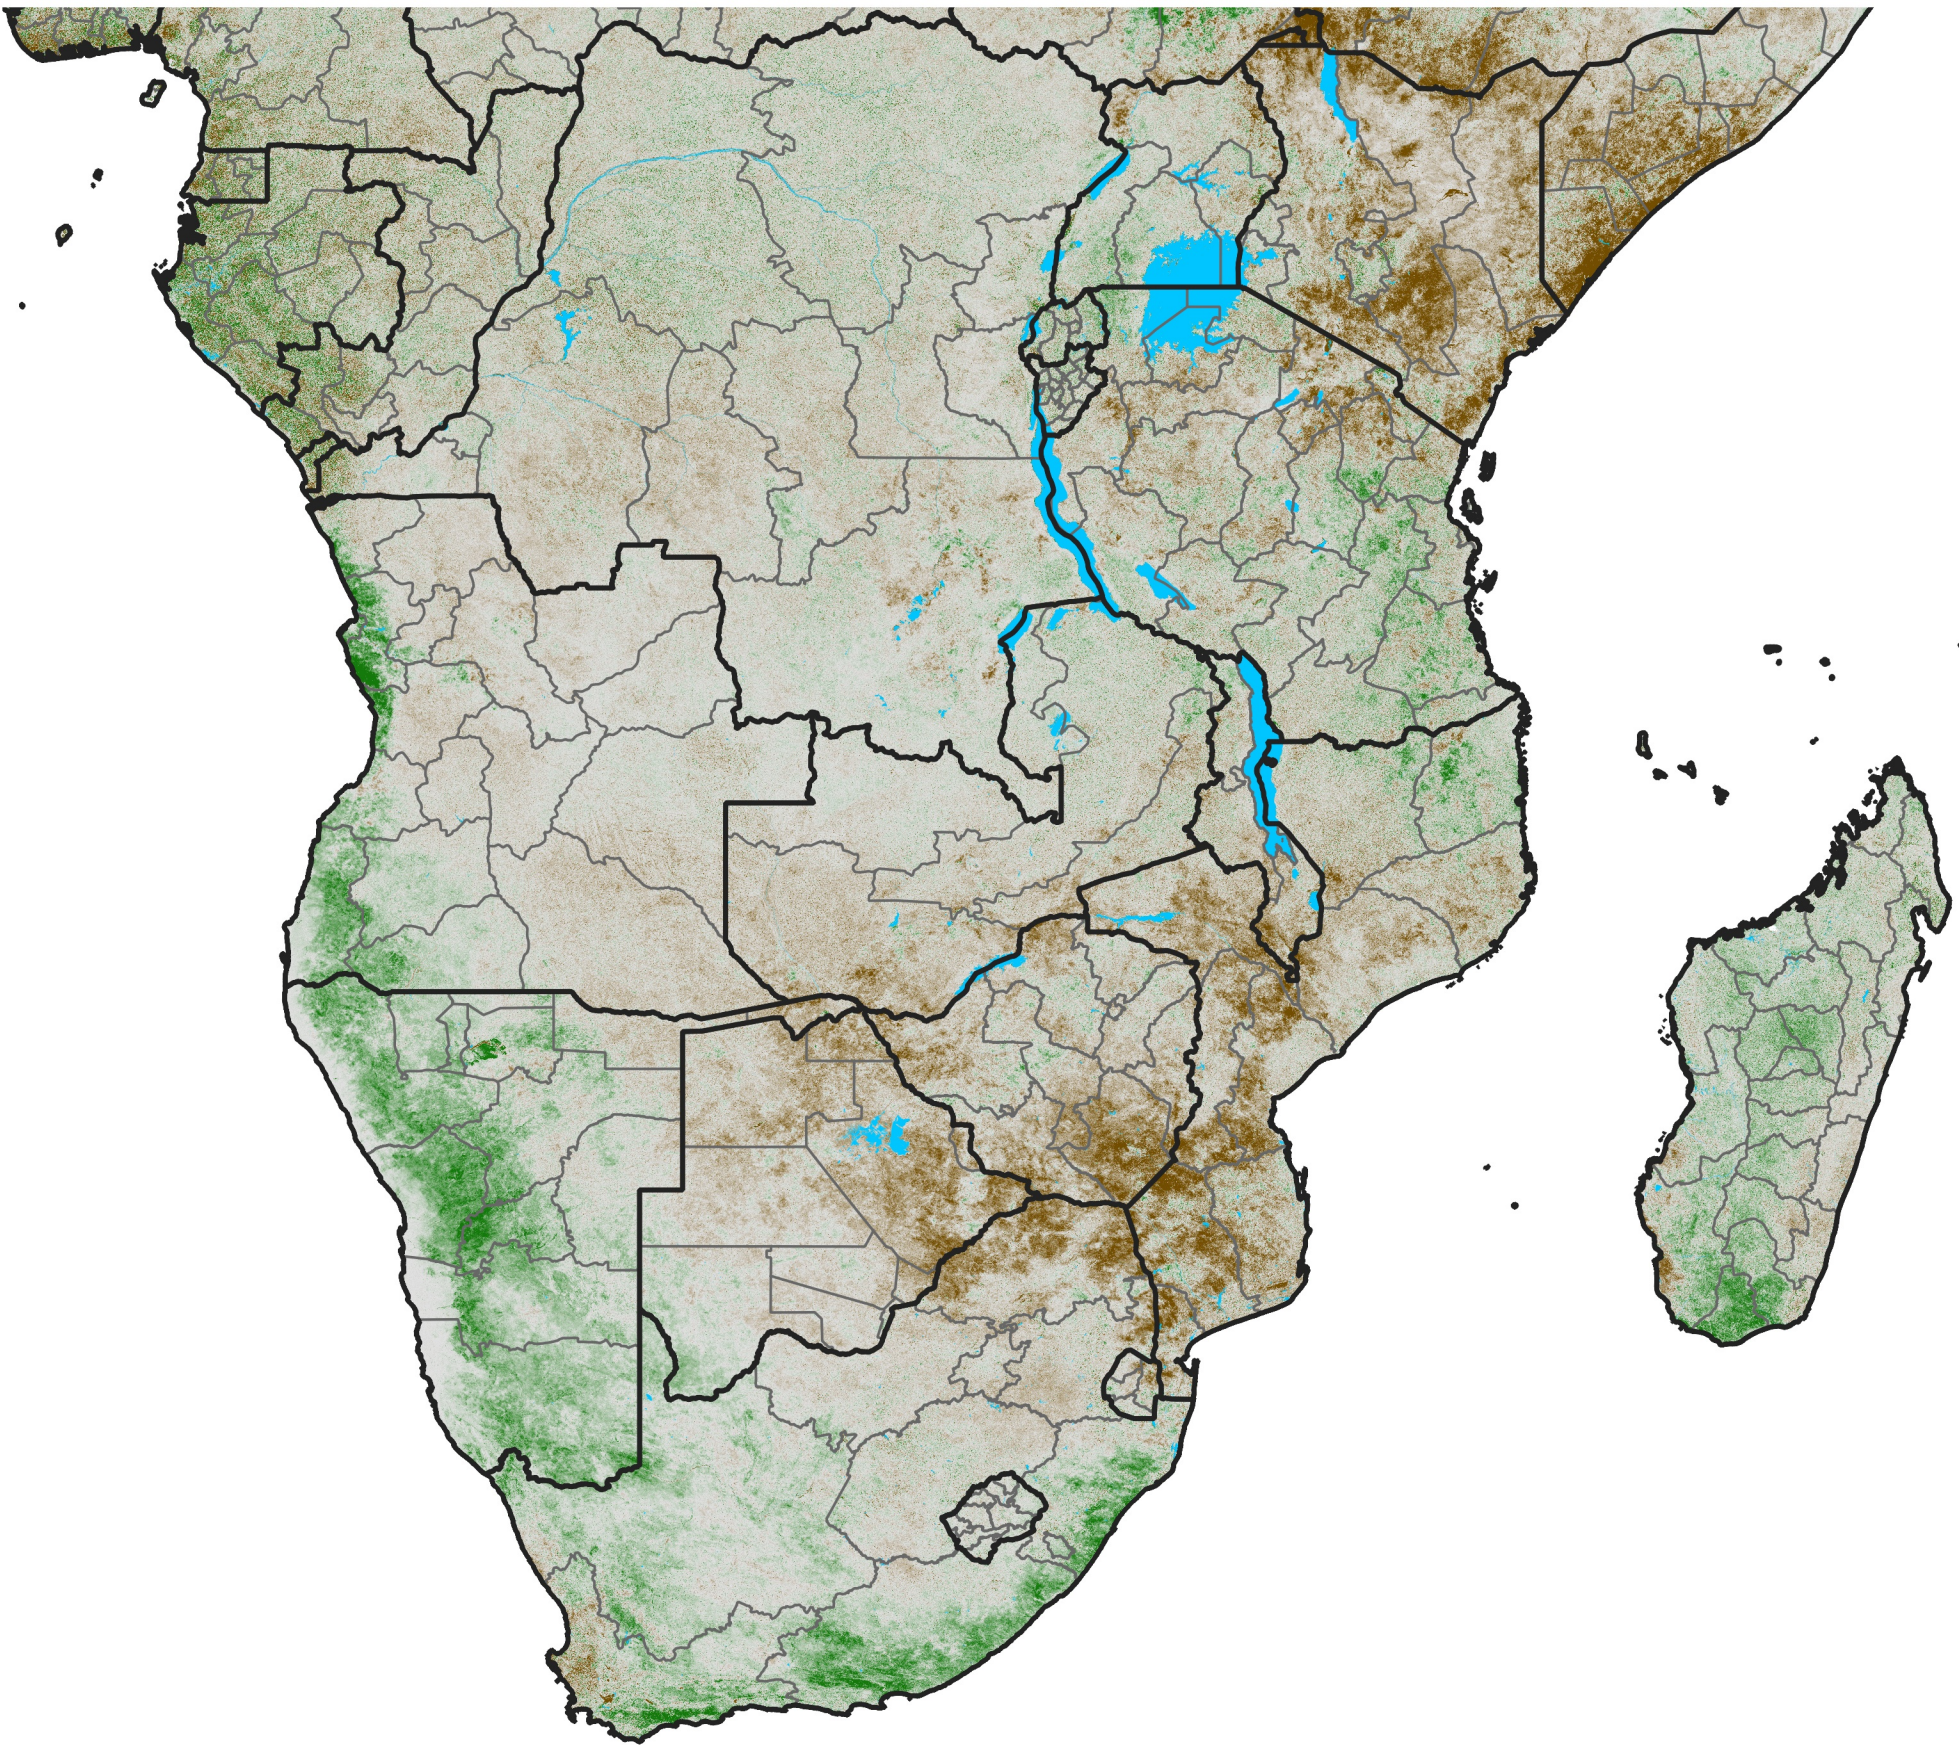

Southern Africa NDVI Difference

2011 minus 2010

Period 17 / June 11 - 20, 2011

NDVI Difference

< -0.3 -0.2 -0.1 -0.05 0.05 0.1 0.2 >0.3

Negative

No Difference

Positive