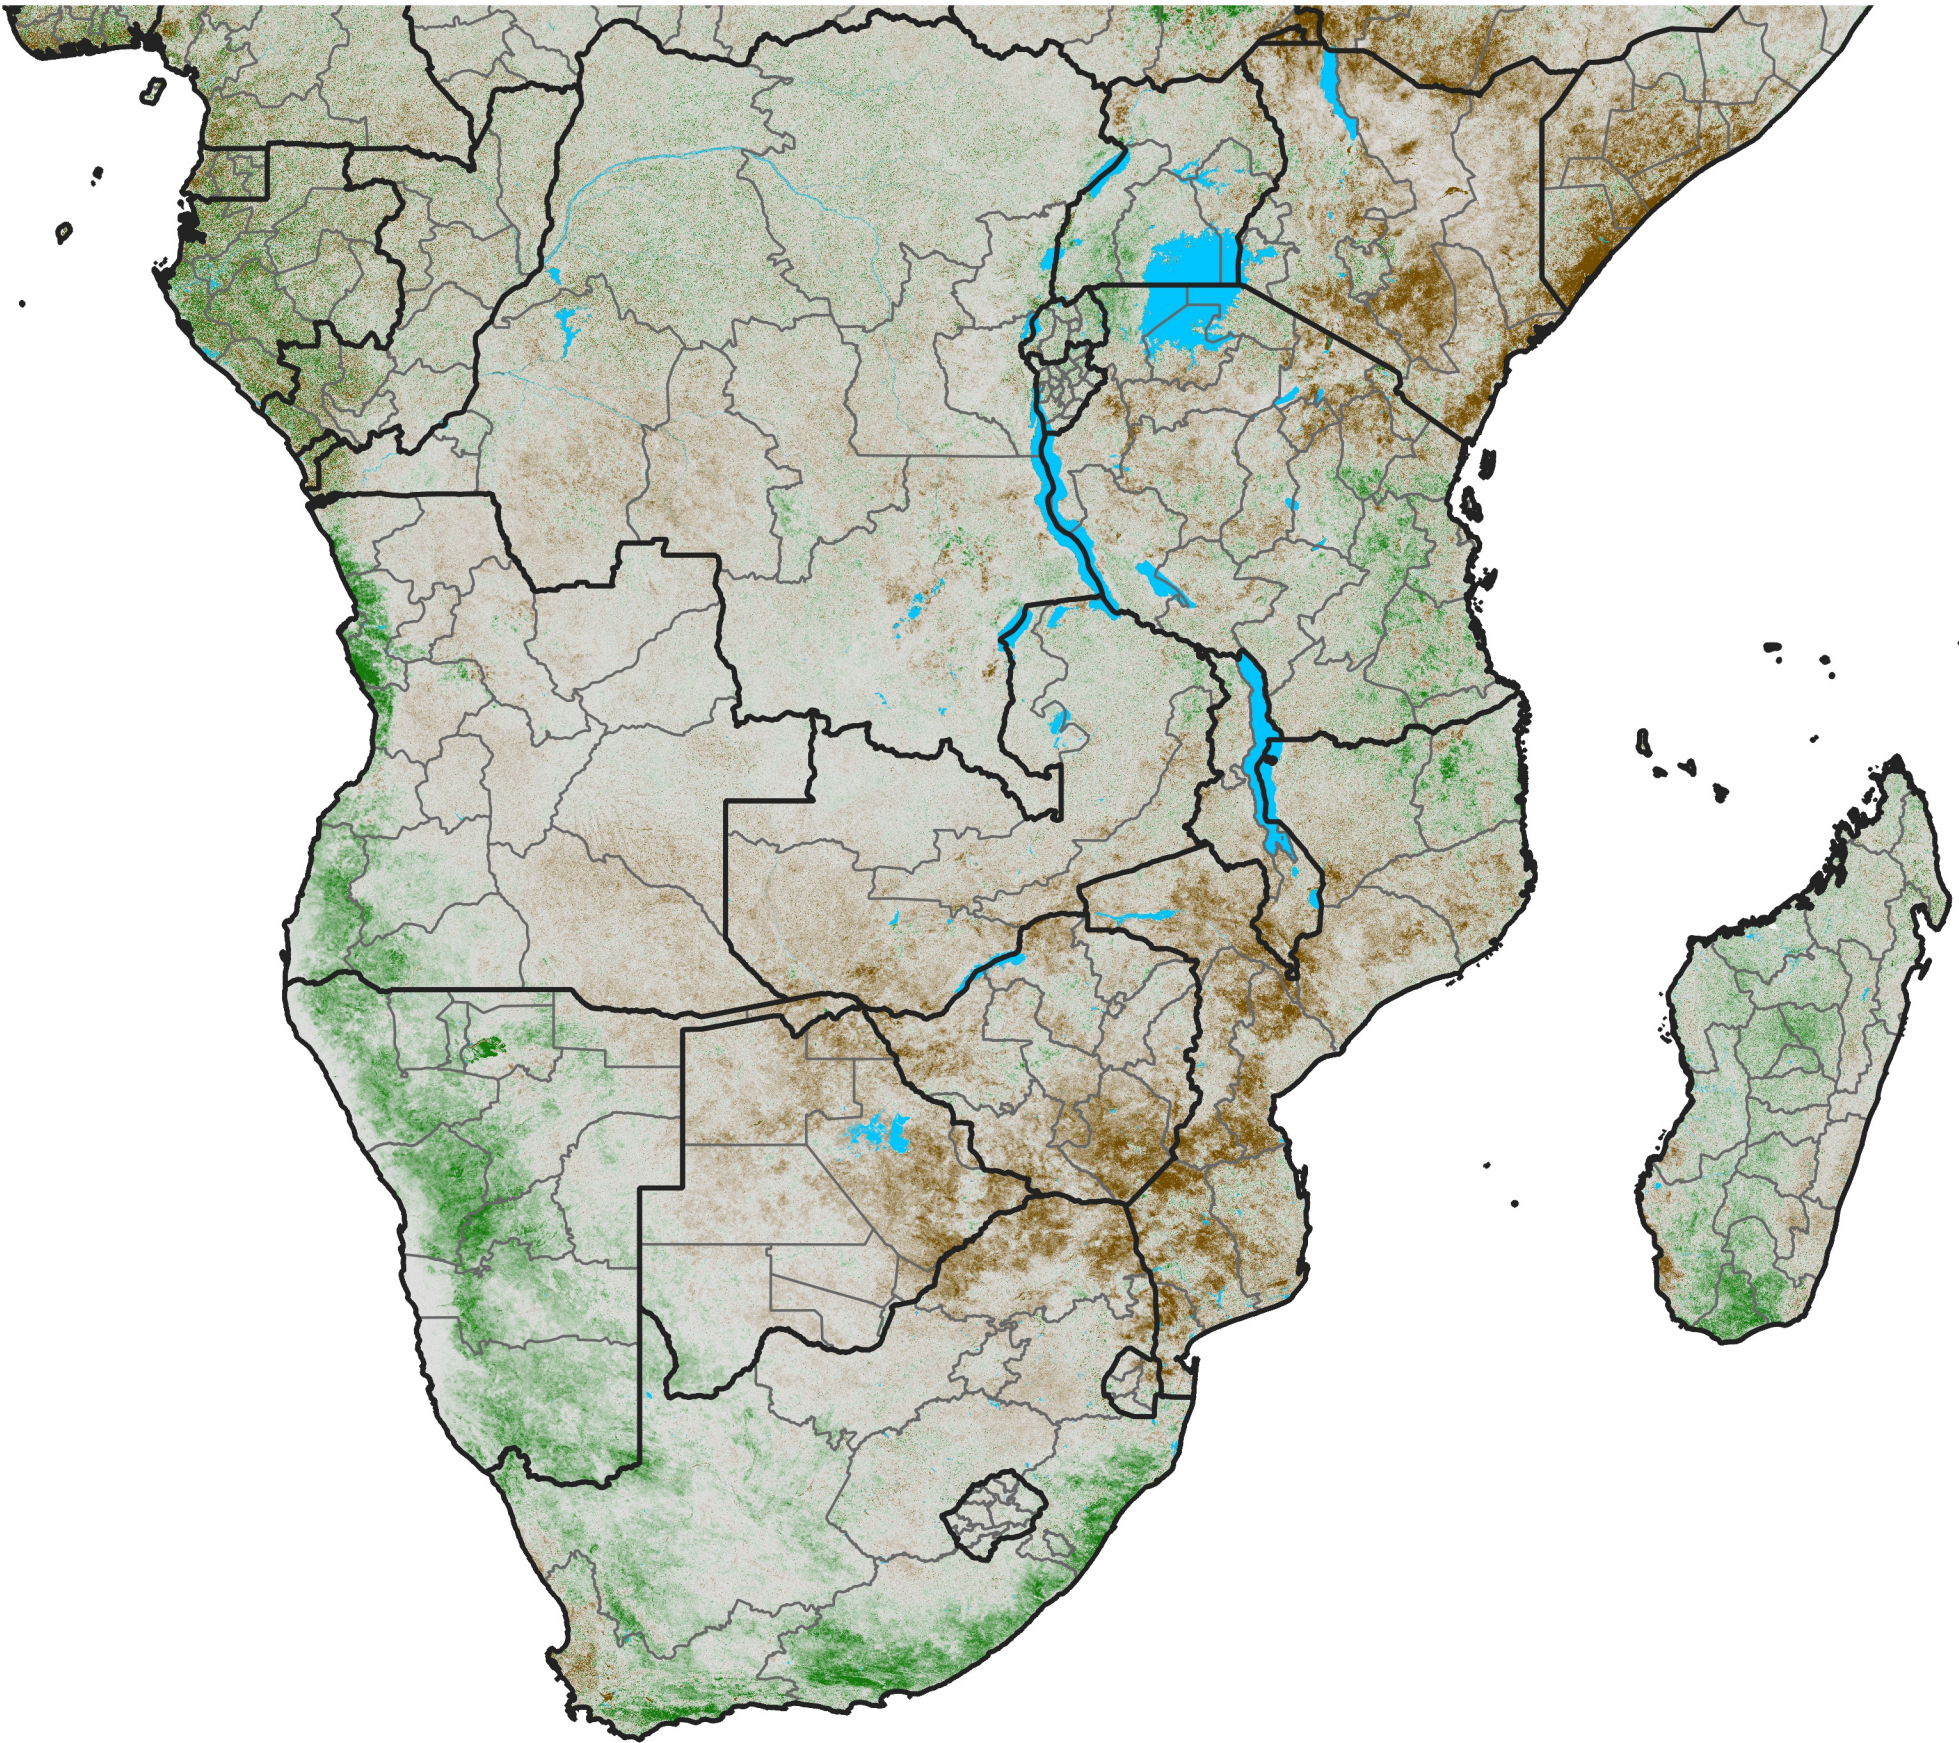

# Southern Africa

## NDVI Difference

2011 minus 2010

Period 18 / June 21 - 30, 2011

### NDVI Difference

< -0.3   -0.2   -0.1   -0.05   0.05   0.1   0.2   >0.3

Negative

No Difference

Positive