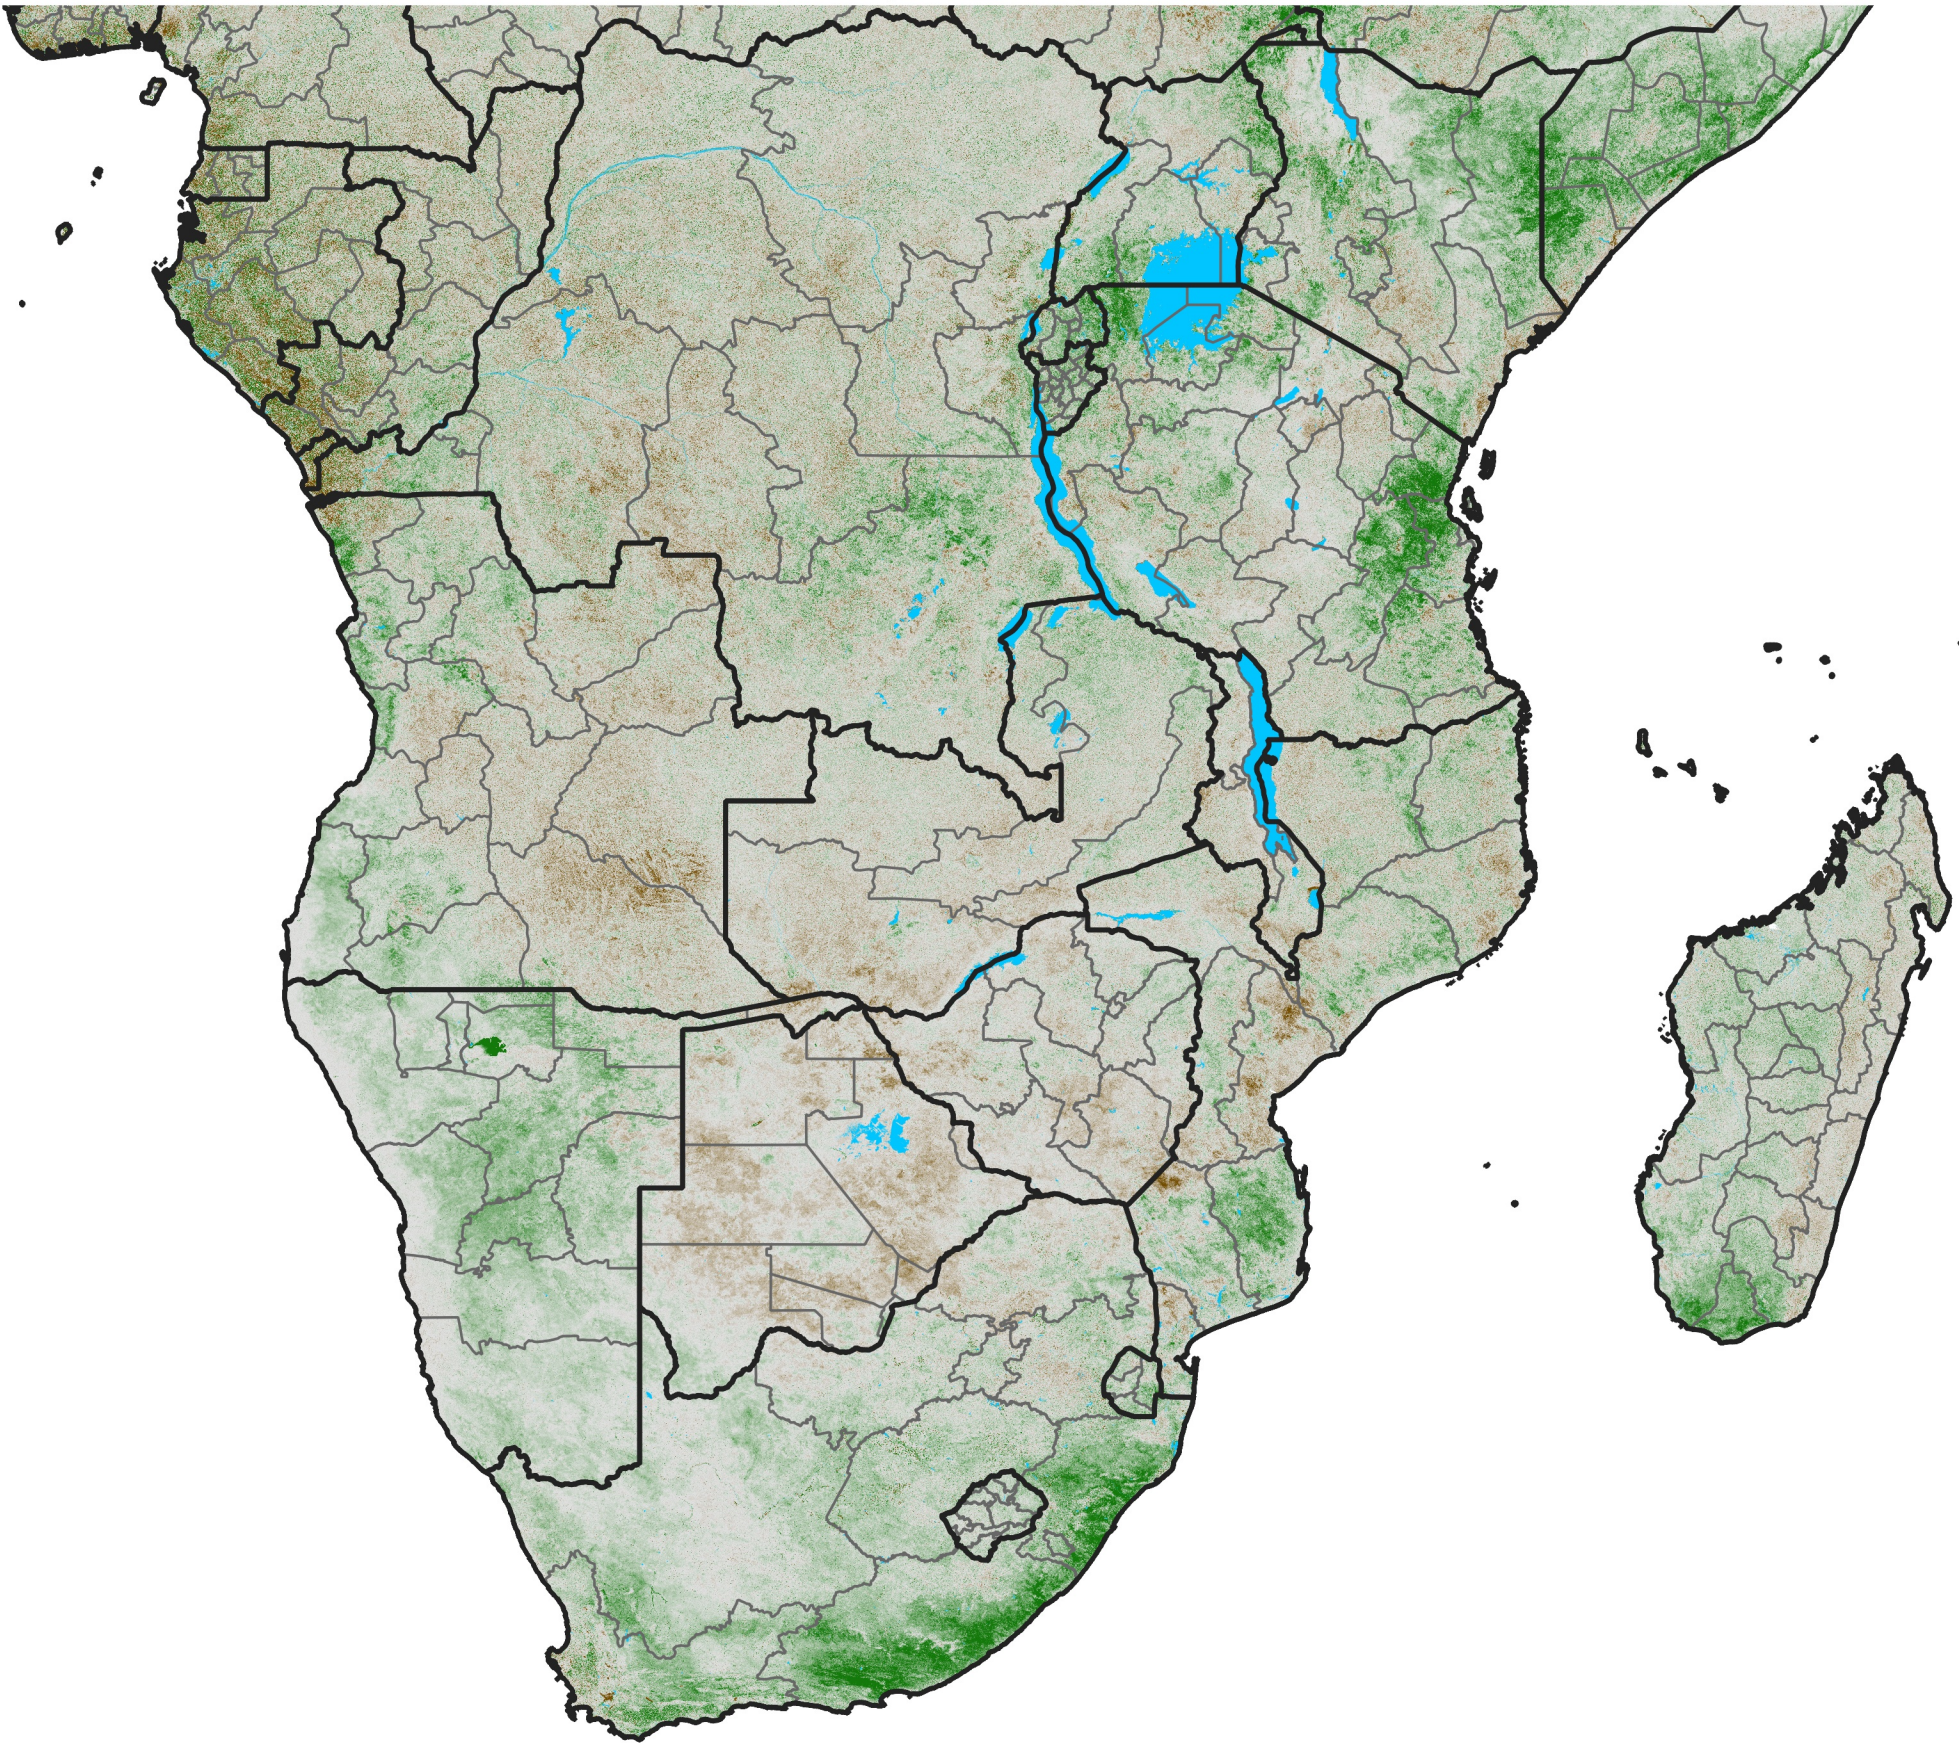

Southern Africa

NDVI Difference

2011 minus 2010

Period 26 / September 11 - 20, 2011

NDVI Difference

<math>< -0.3</math> -0.2 -0.1 -0.05 0.05 0.1 0.2 > 0.3

Negative

No Difference