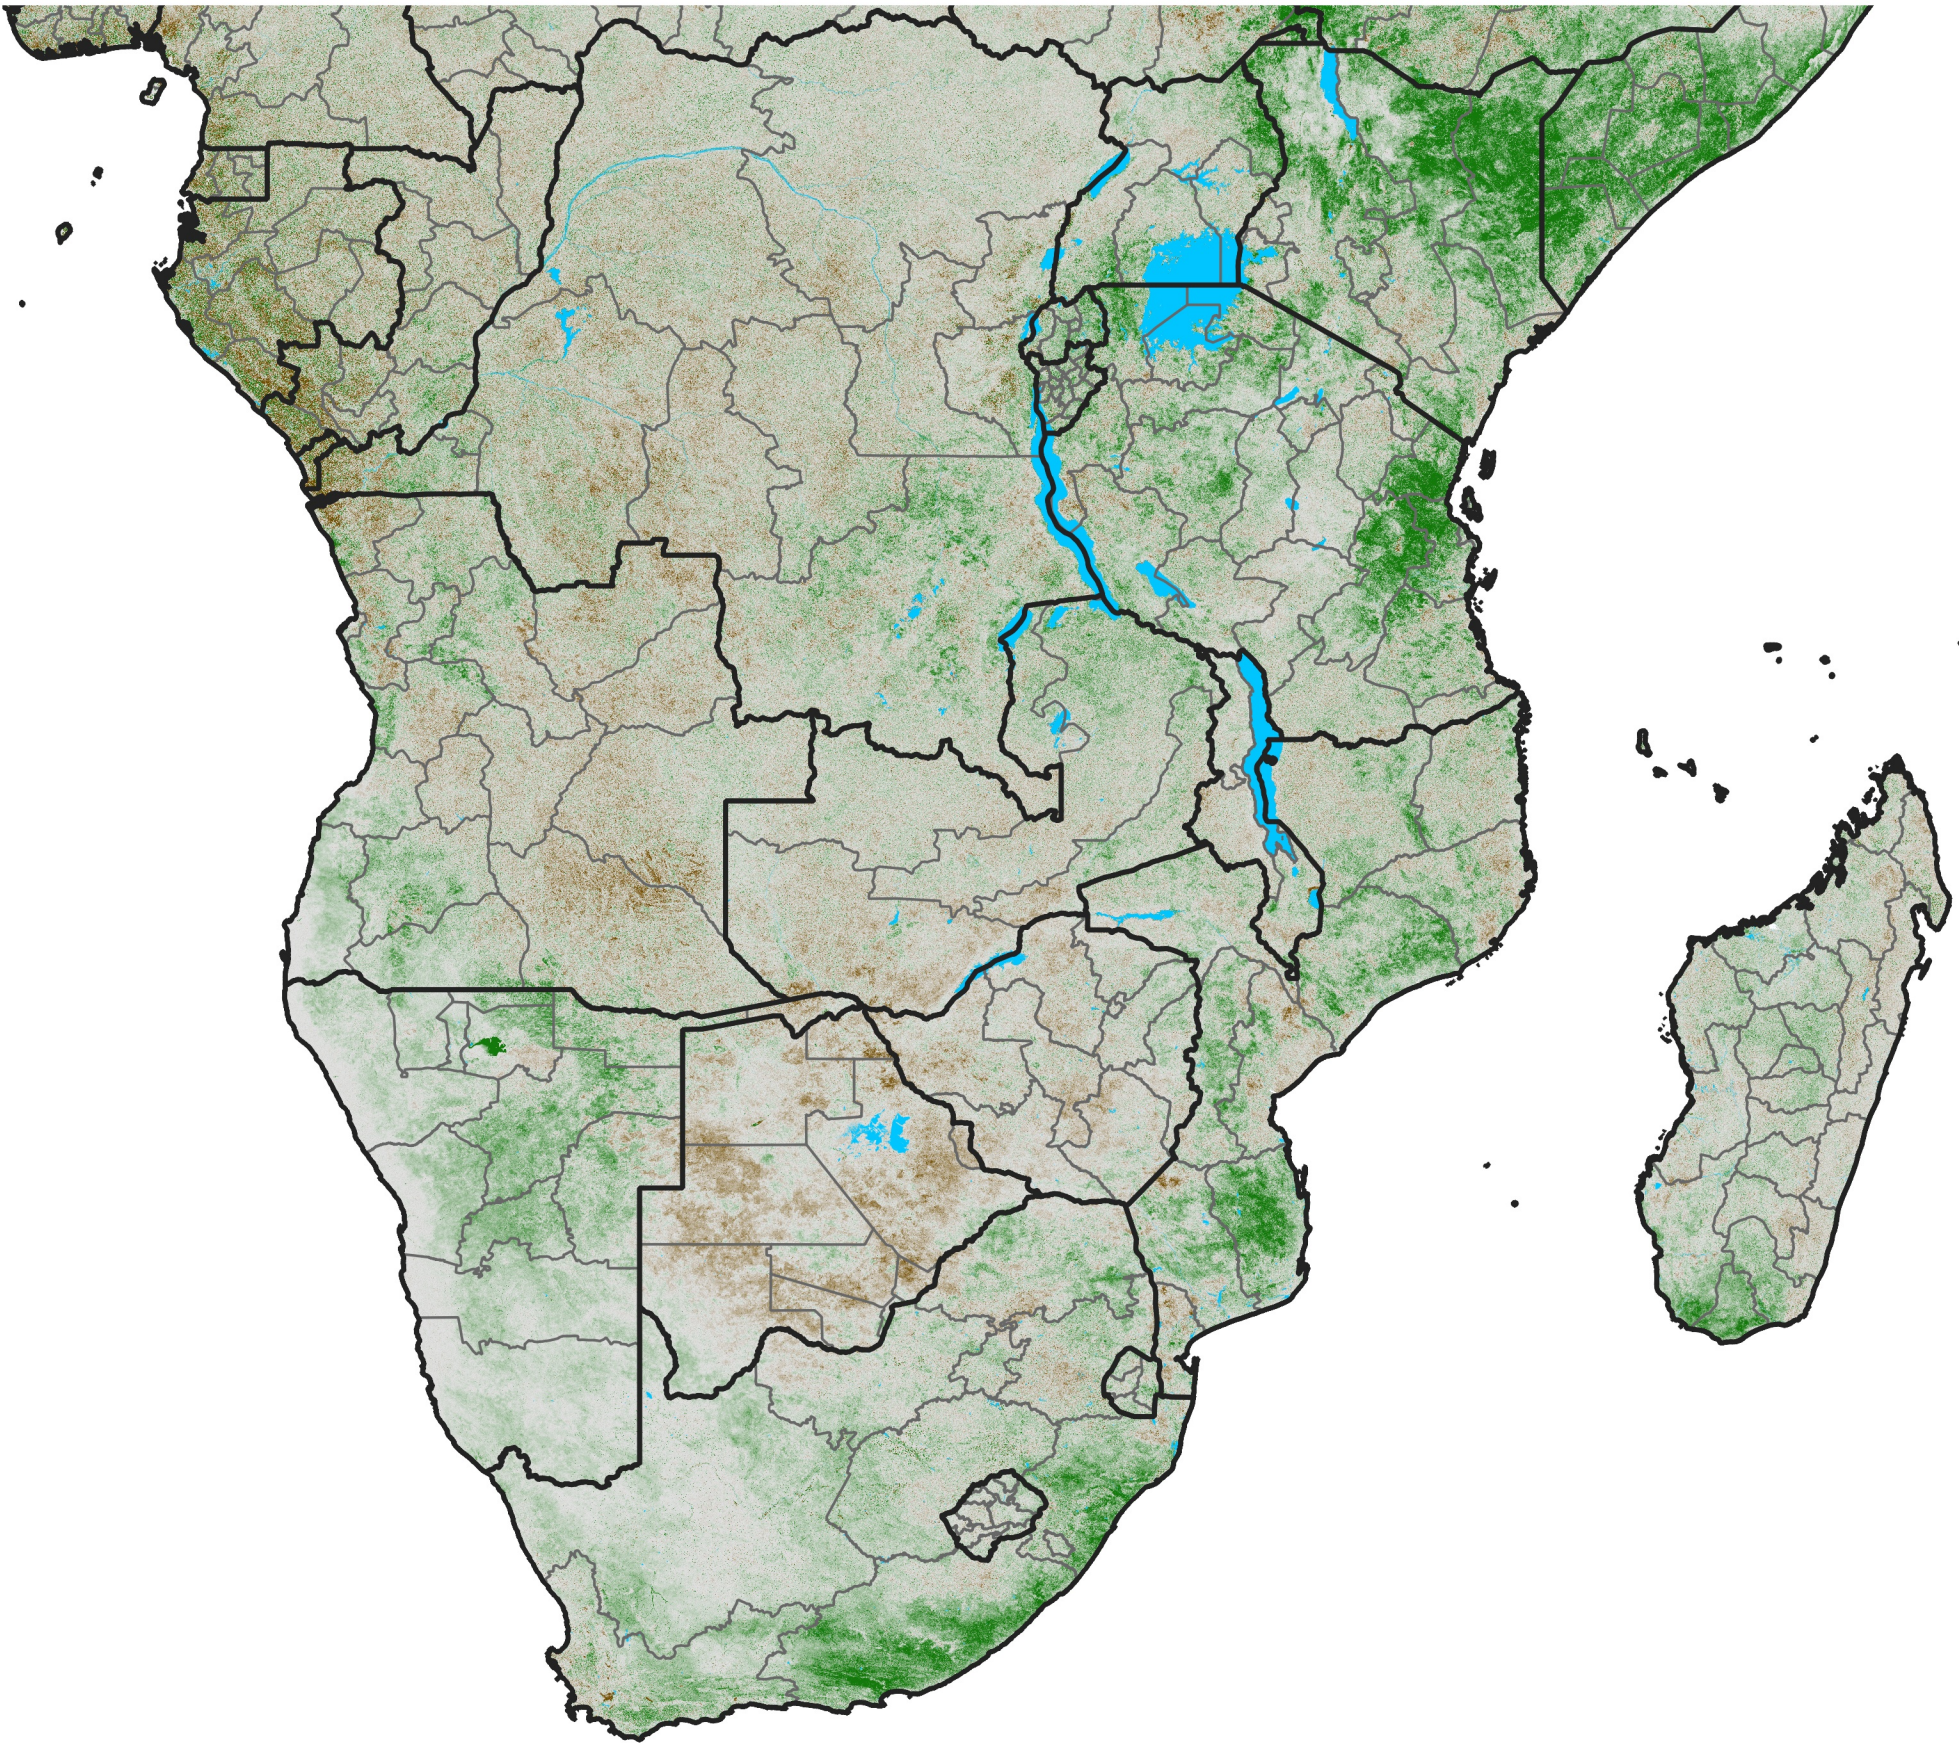

Southern Africa

NDVI Difference

2011 minus 2010

Period 28 / October 01 - 10, 2011

NDVI Difference

< -0.3 -0.2 -0.1 -0.05 0.05 0.1 0.2 >0.3

Negative

No Difference