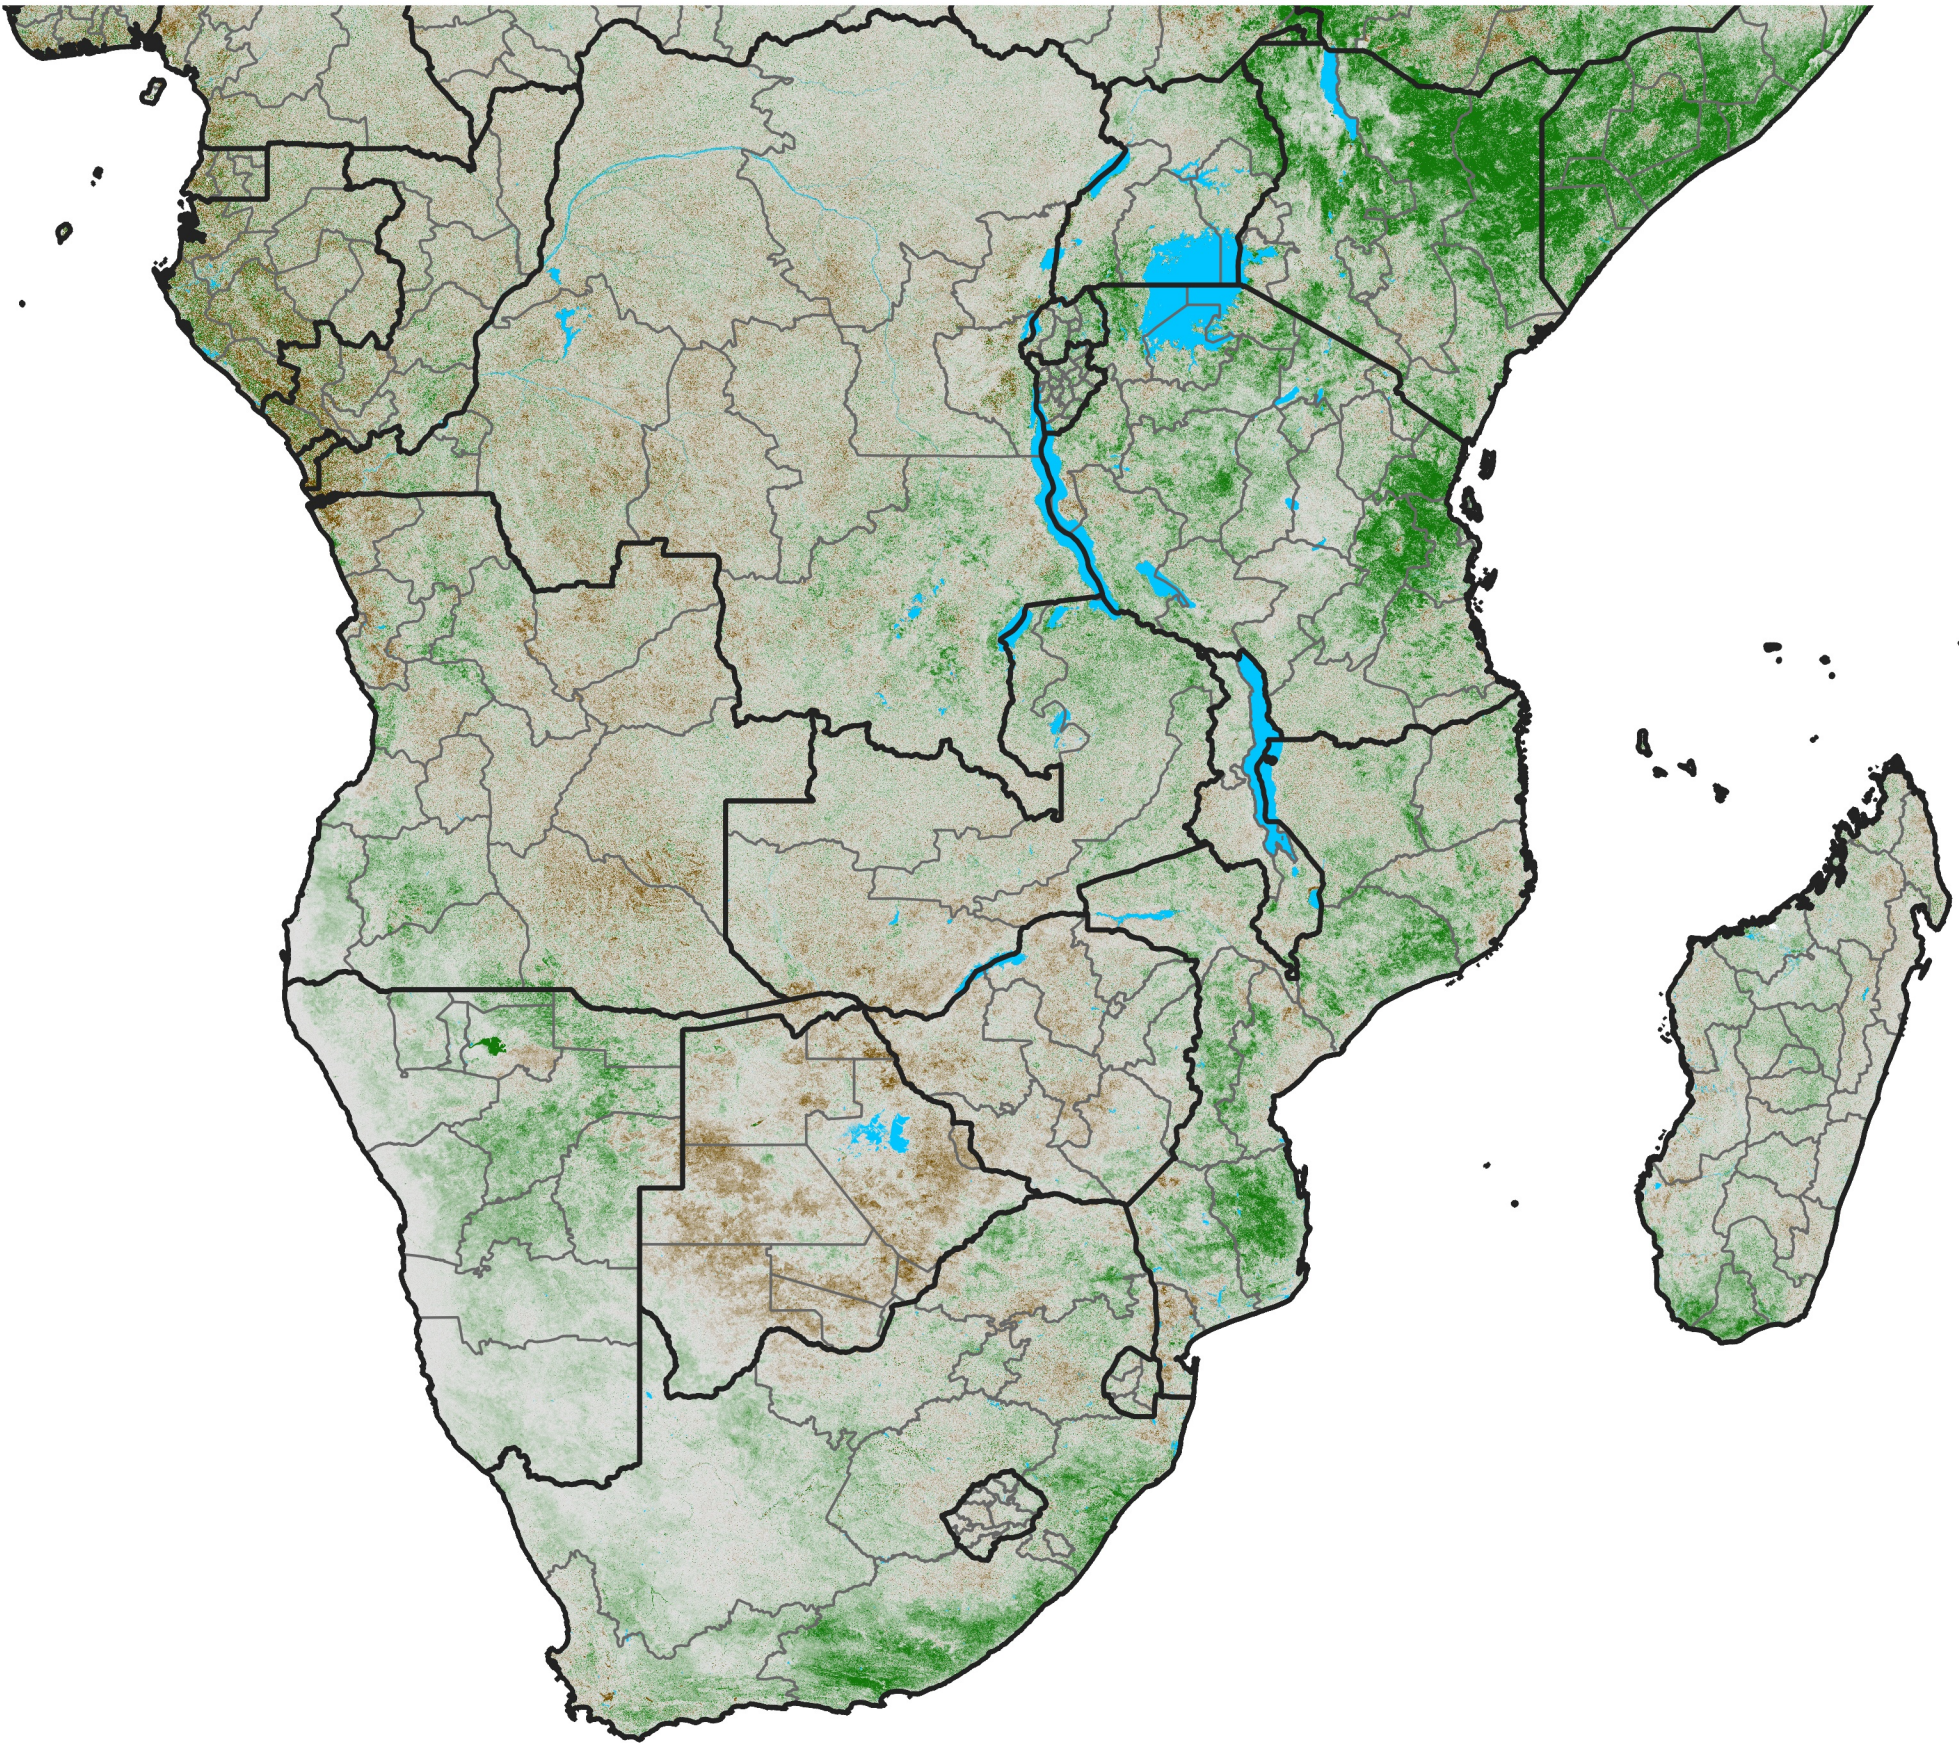

Southern Africa

NDVI Difference

2011 minus 2010

Period 29 / October 11 - 20, 2011

NDVI Difference

< -0.3 -0.2 -0.1 -0.05 0.05 0.1 0.2 > 0.3

Negative

No Difference