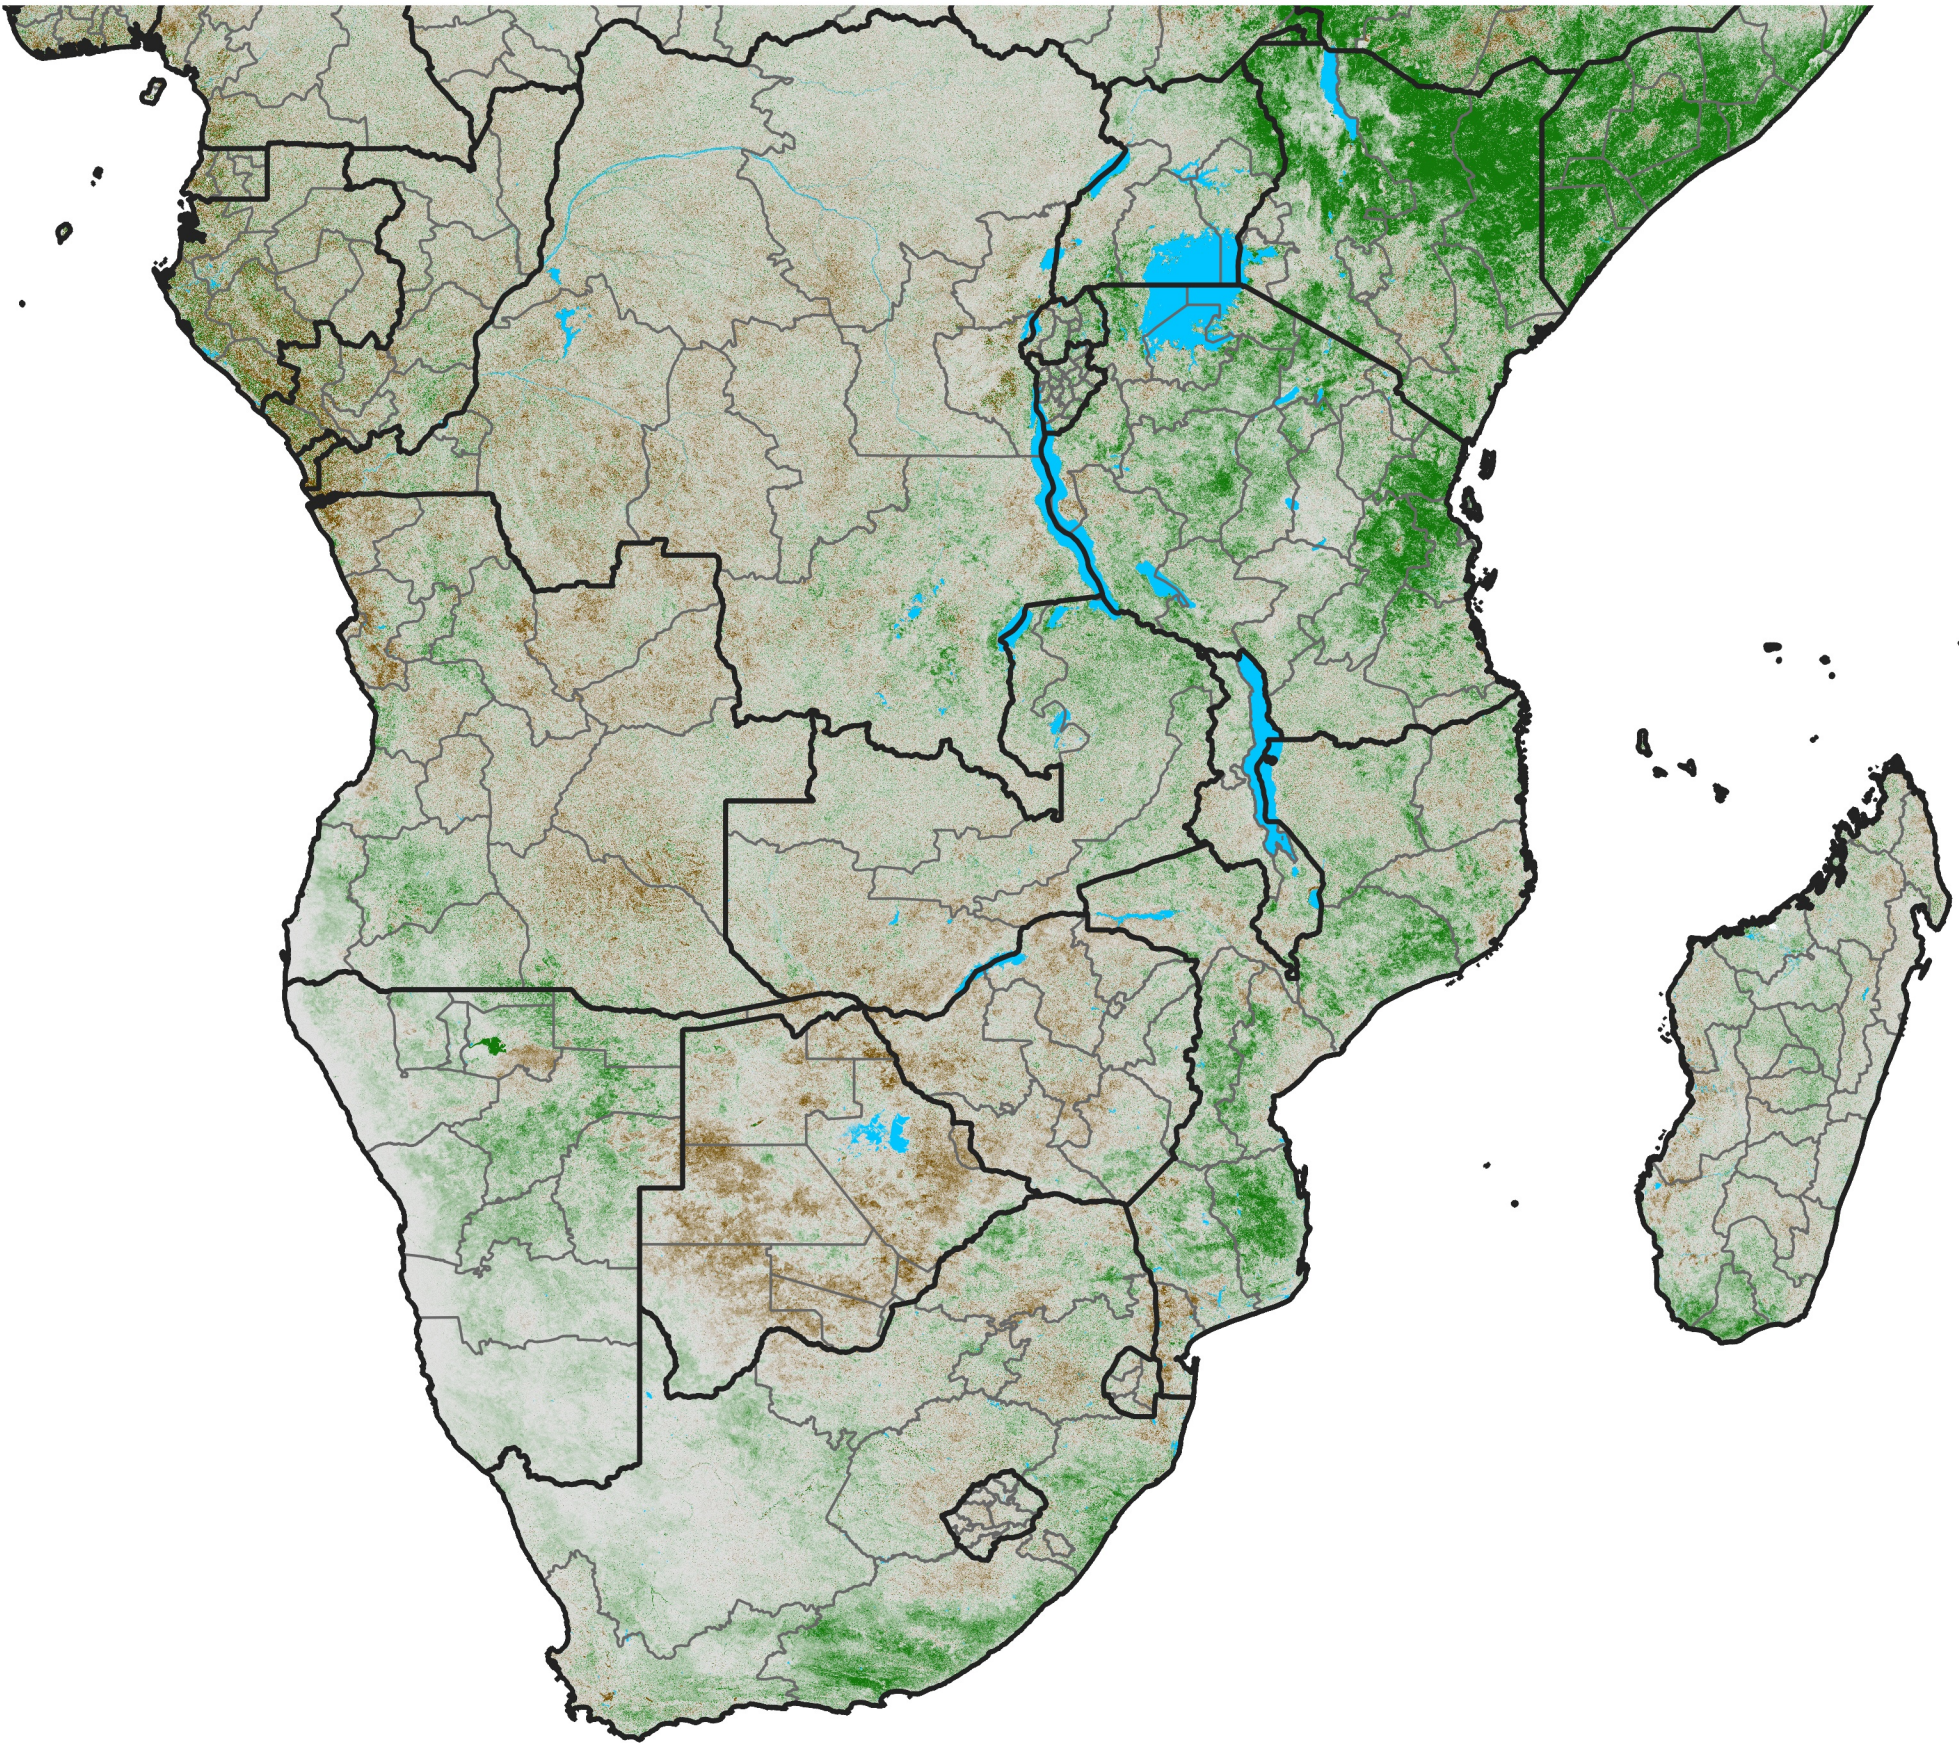

Southern Africa

NDVI Difference

2011 minus 2010

Period 30 / October 21 - 31, 2011

NDVI Difference

< -0.3 -0.2 -0.1 -0.05 0.05 0.1 0.2 >0.3

Negative

No Difference