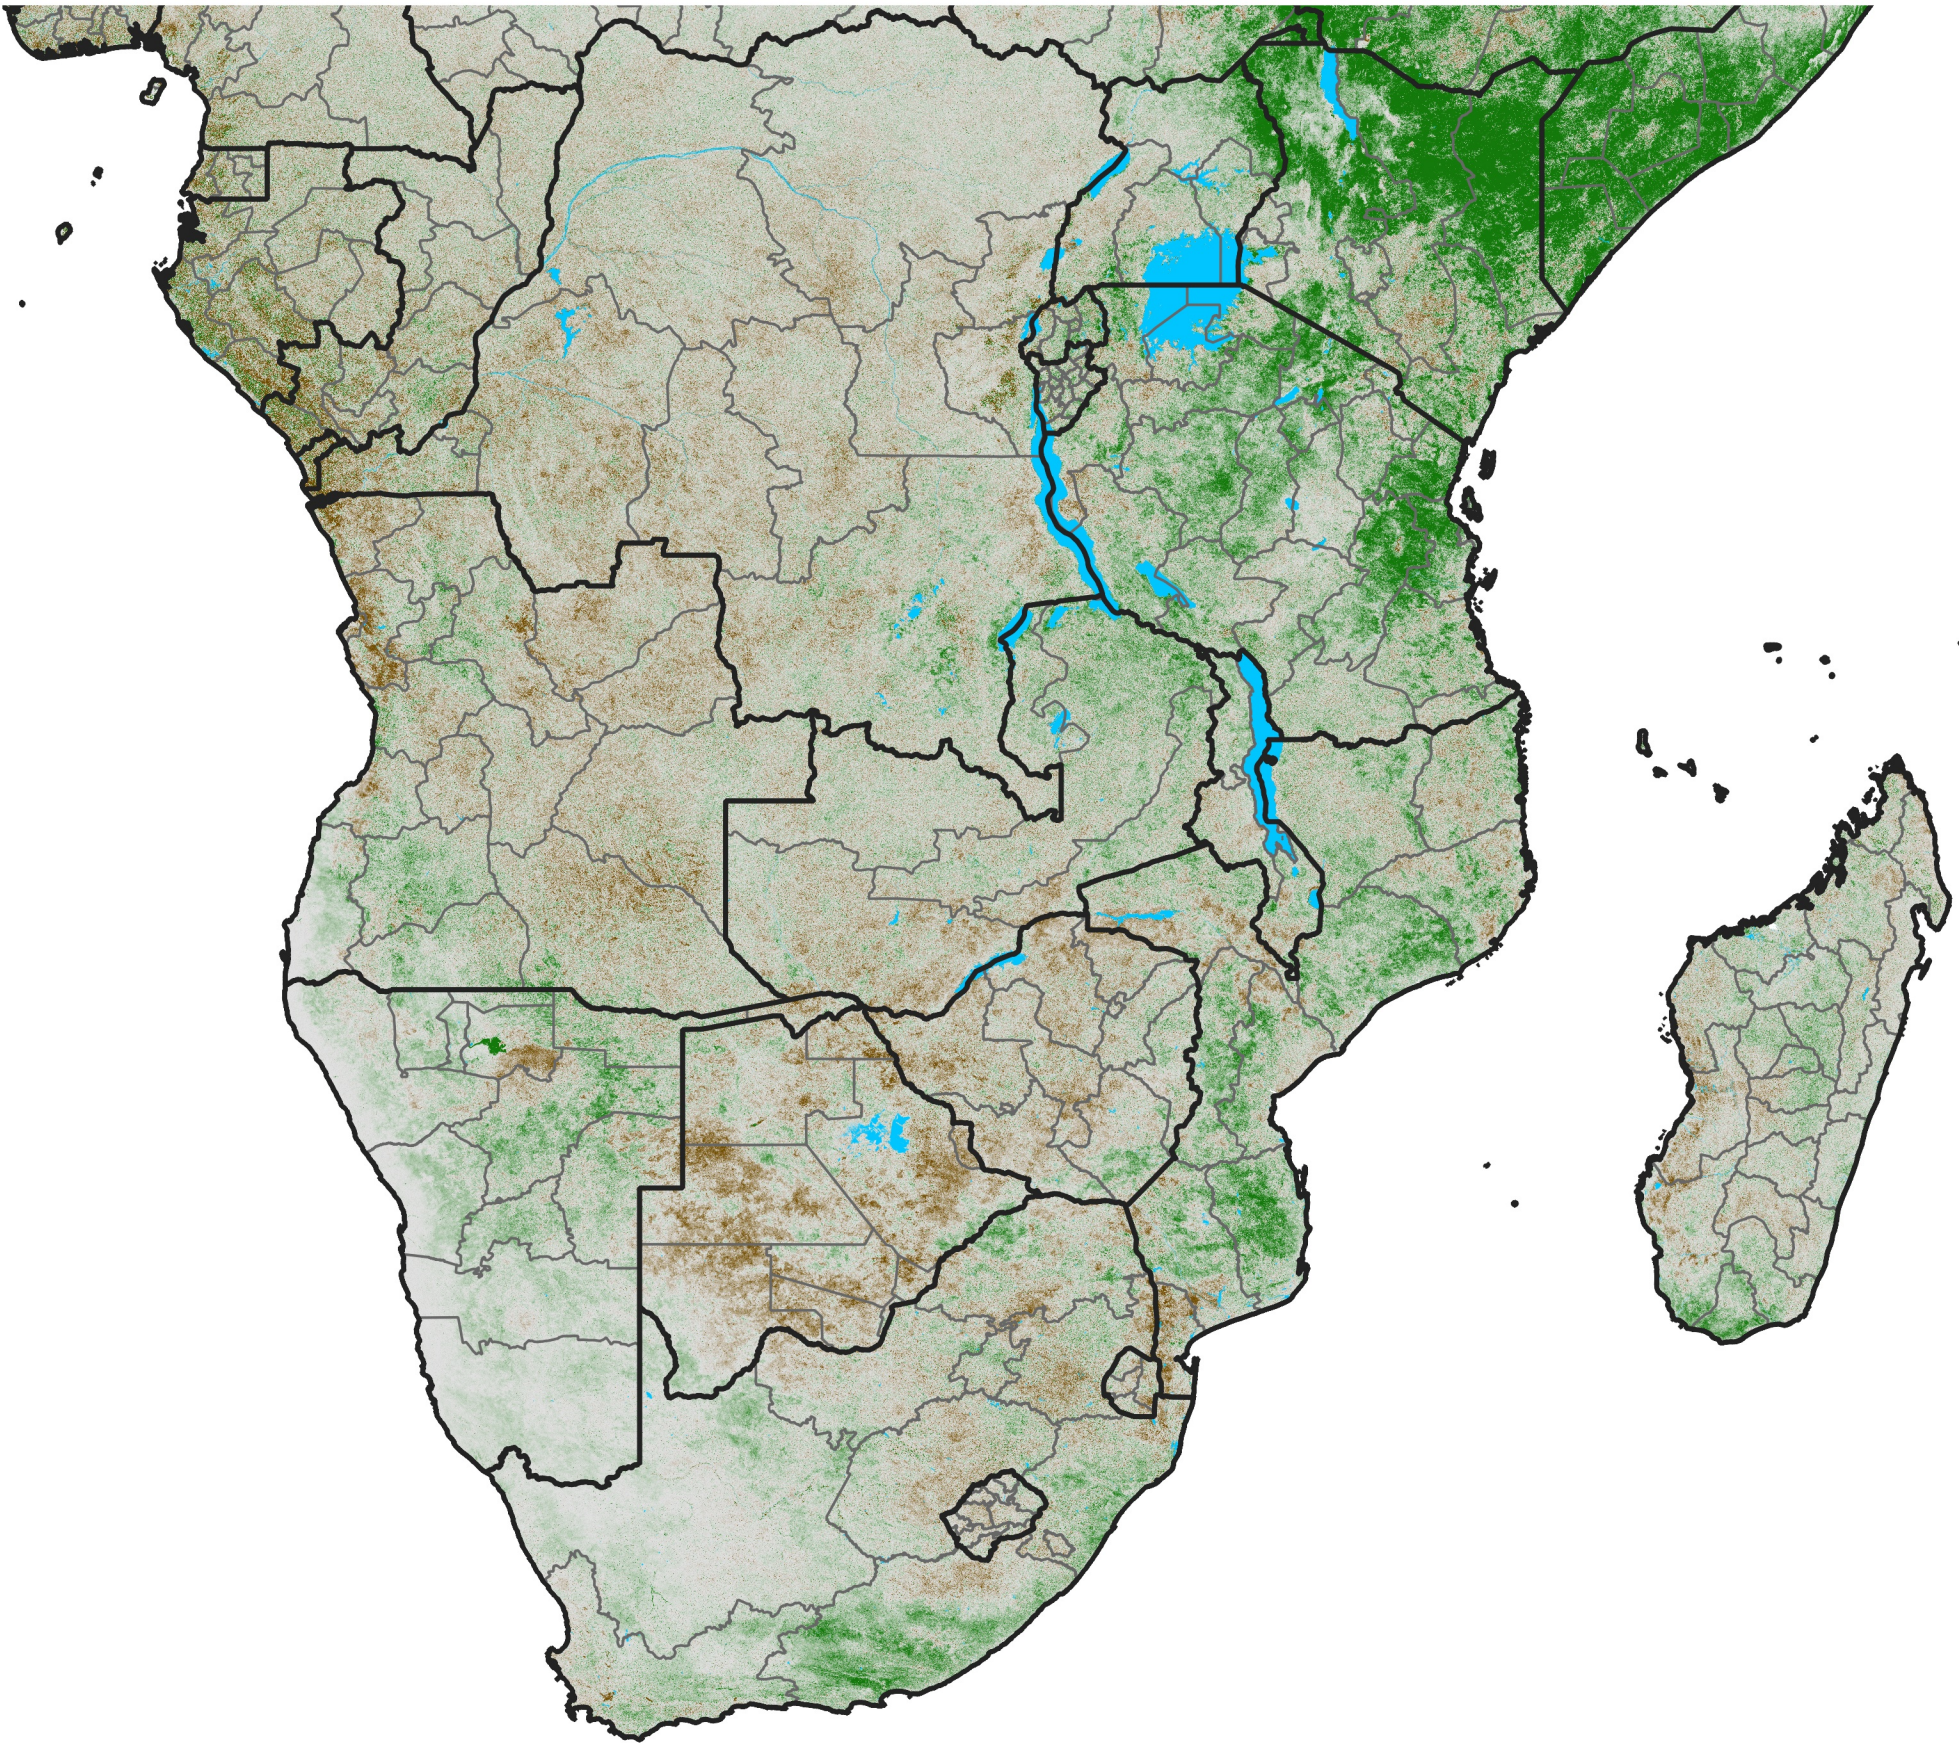

Southern Africa

NDVI Difference

2011 minus 2010

Period 31 / November 01 - 10, 2011

NDVI Difference

< -0.3 -0.2 -0.1 -0.05 0.05 0.1 0.2 >0.3

Negative

No Difference