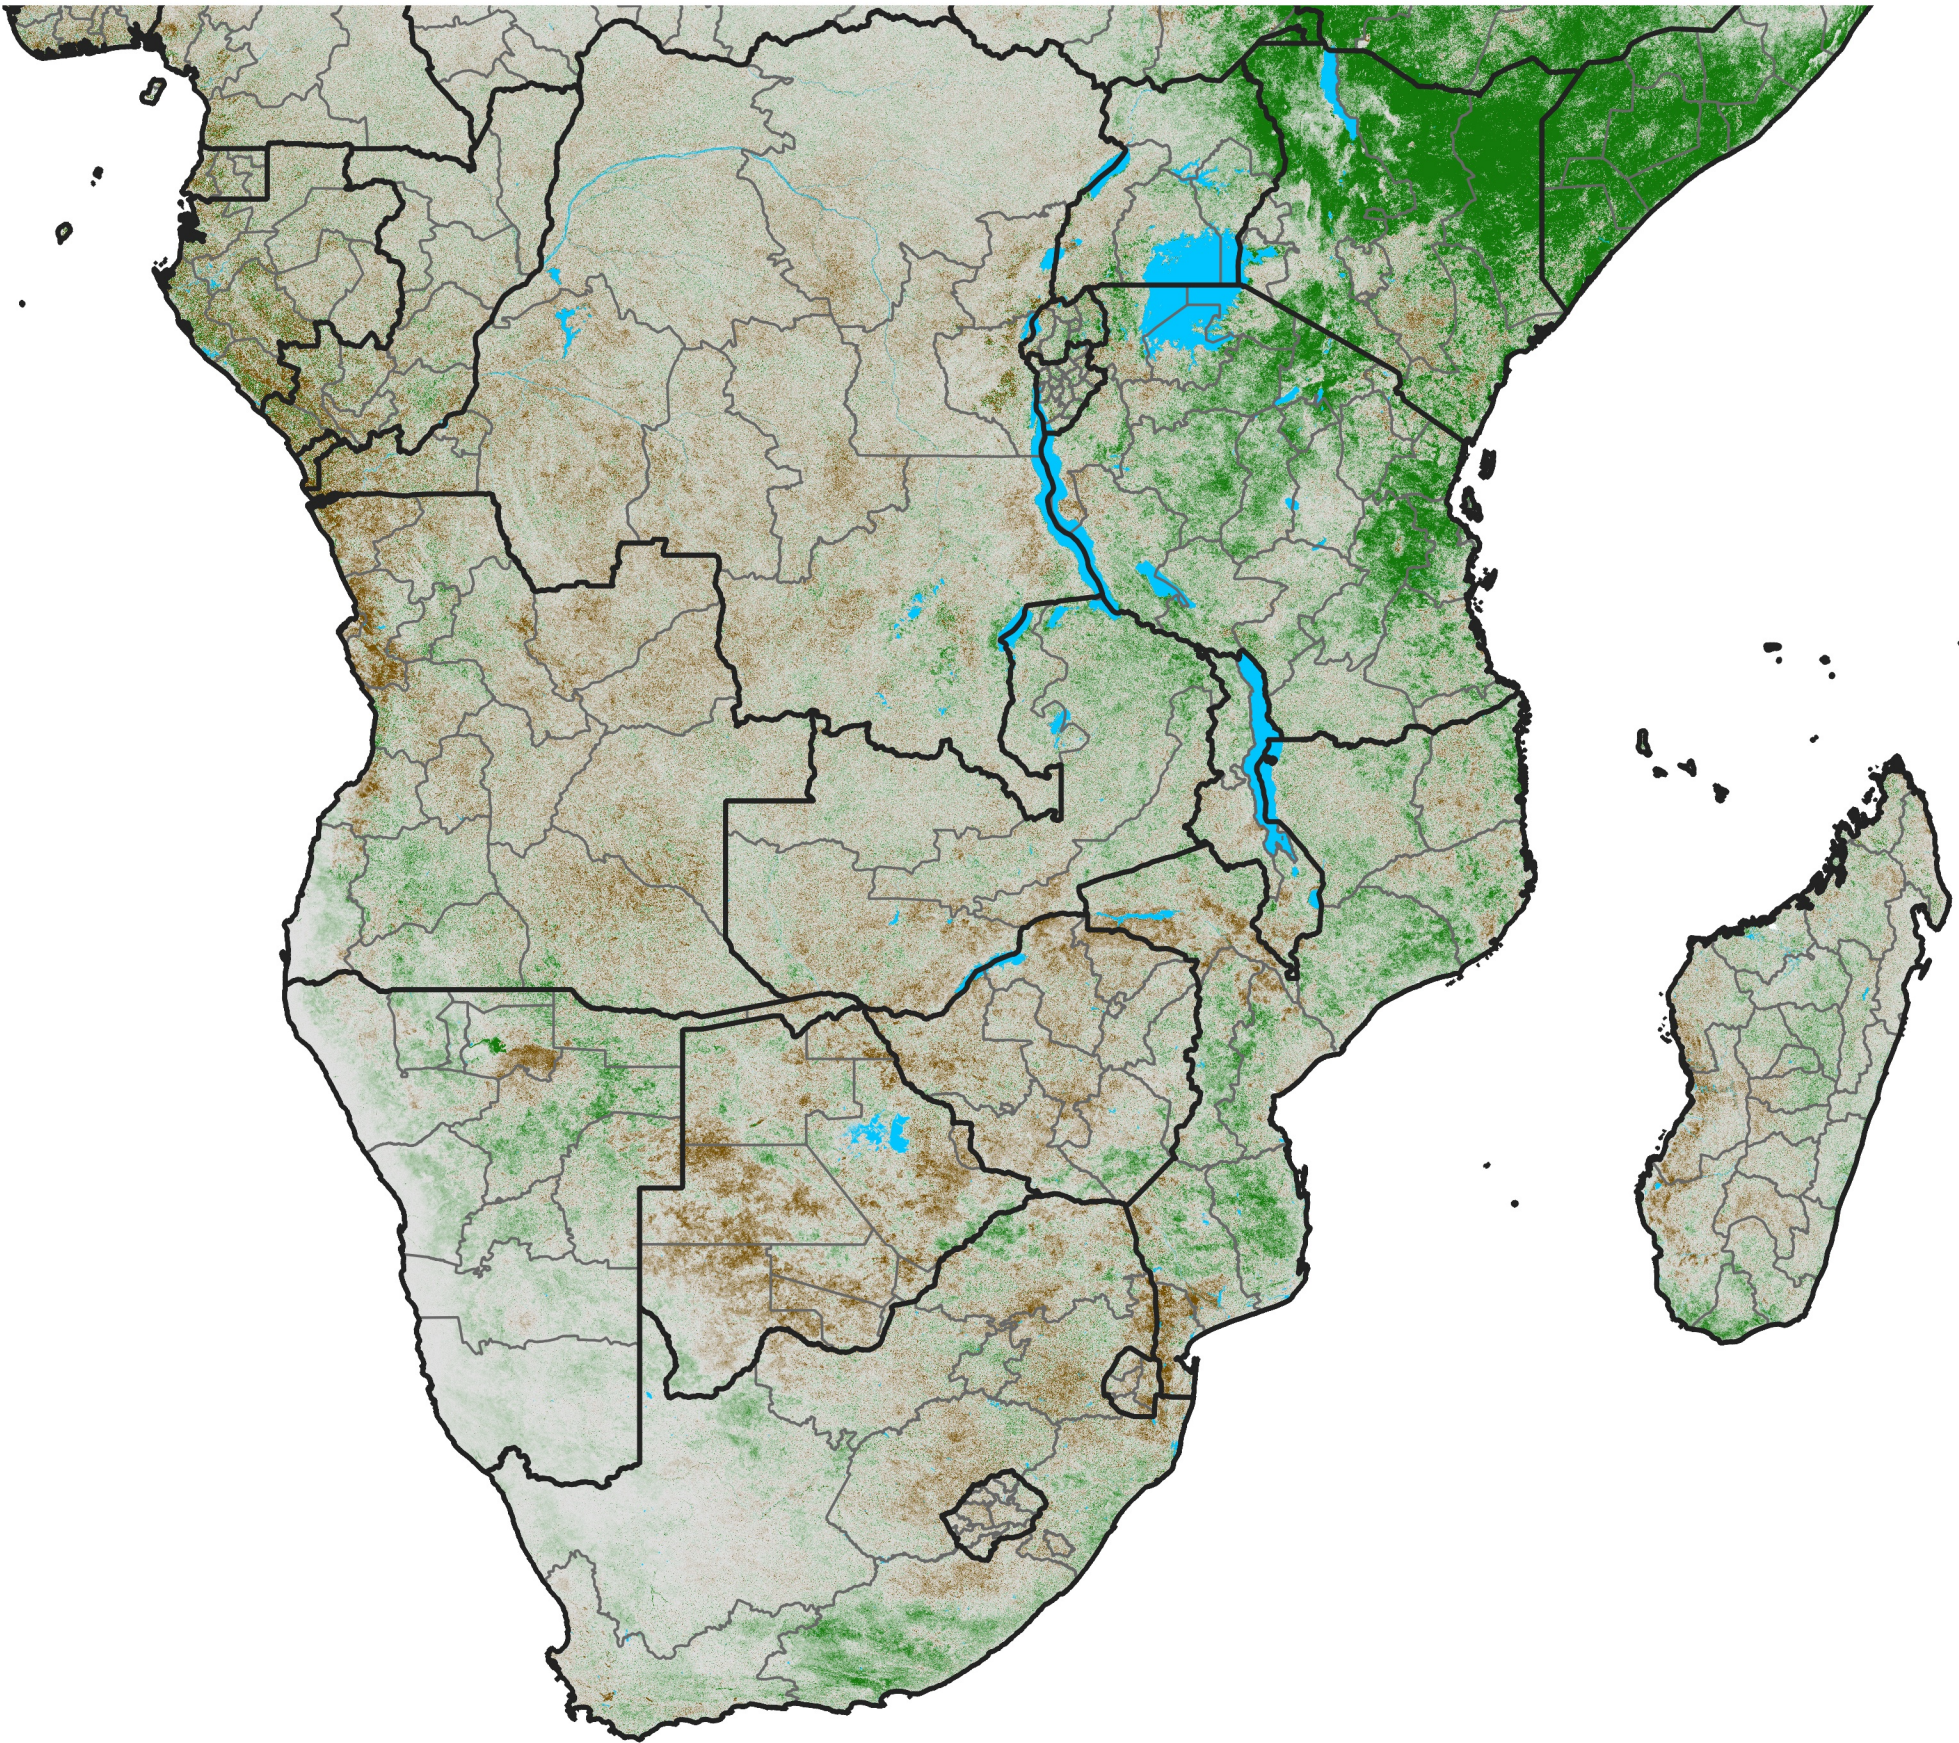

# Southern Africa

## NDVI Difference

2011 minus 2010

Period 32 / November 11 - 20, 2011

### NDVI Difference

< -0.3   -0.2   -0.1   -0.05   0.05   0.1   0.2   >0.3

Negative

No Difference

Positive