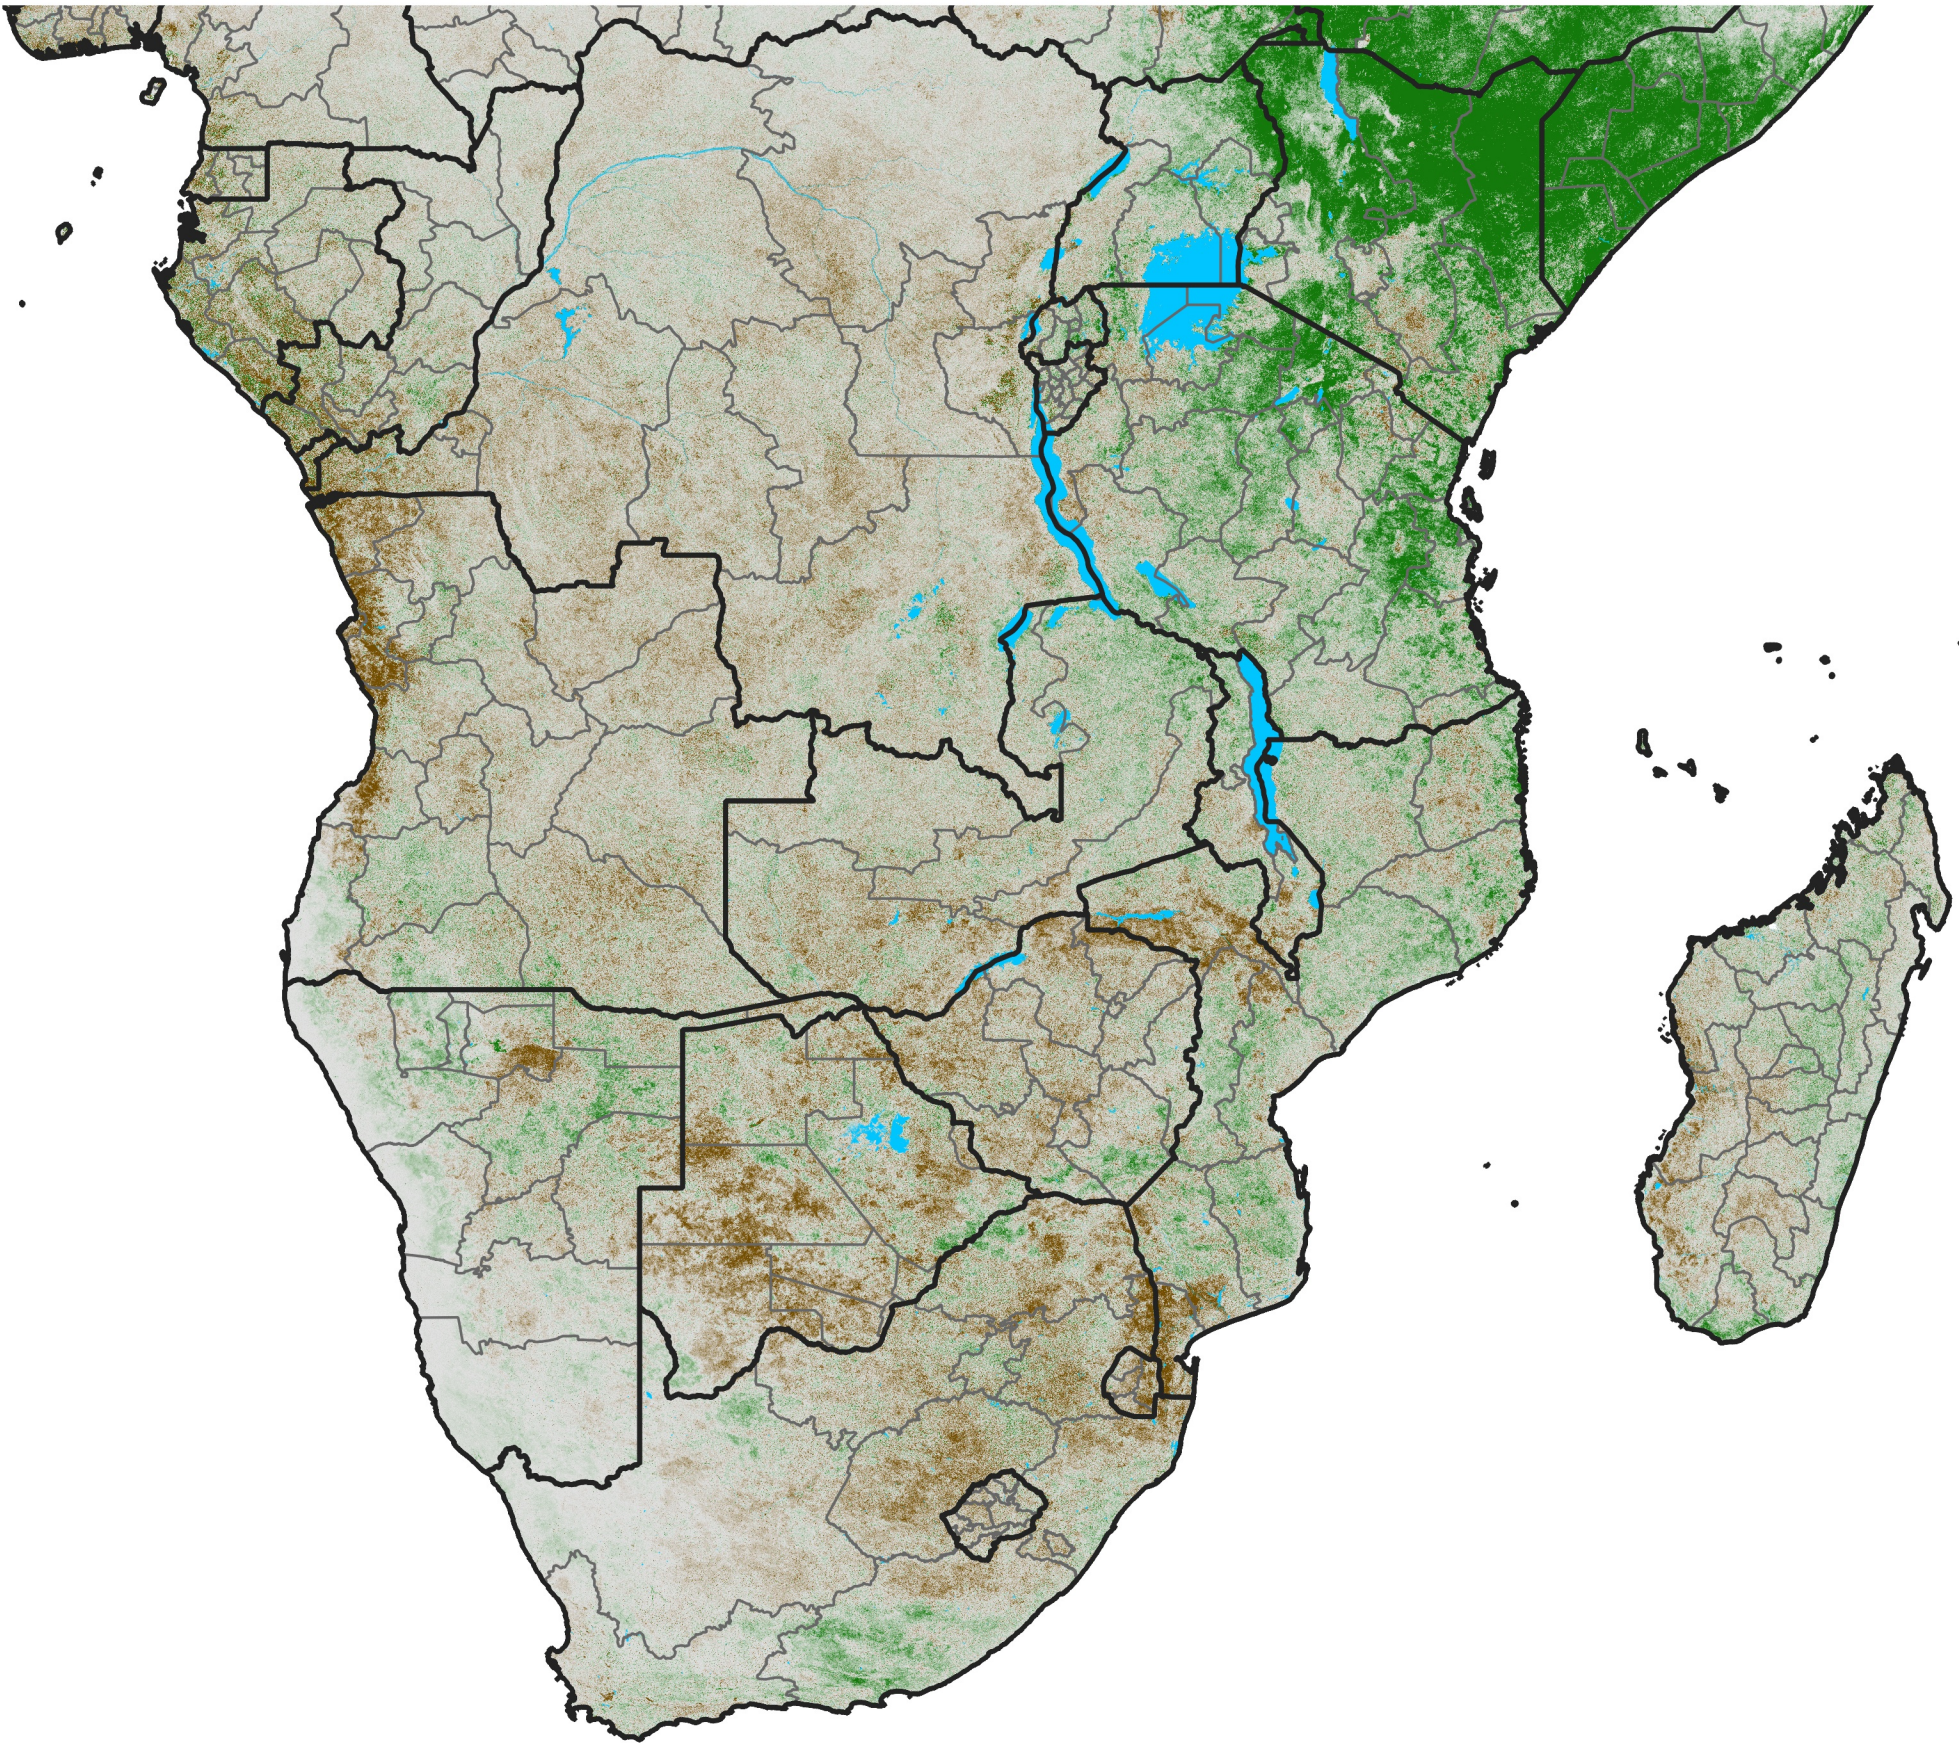

# Southern Africa

## NDVI Difference

2011 minus 2010

Period 34 / December 01 - 10, 2011

### NDVI Difference

< -0.3   -0.2   -0.1   -0.05   0.05   0.1   0.2   >0.3

Negative

No Difference

Positive