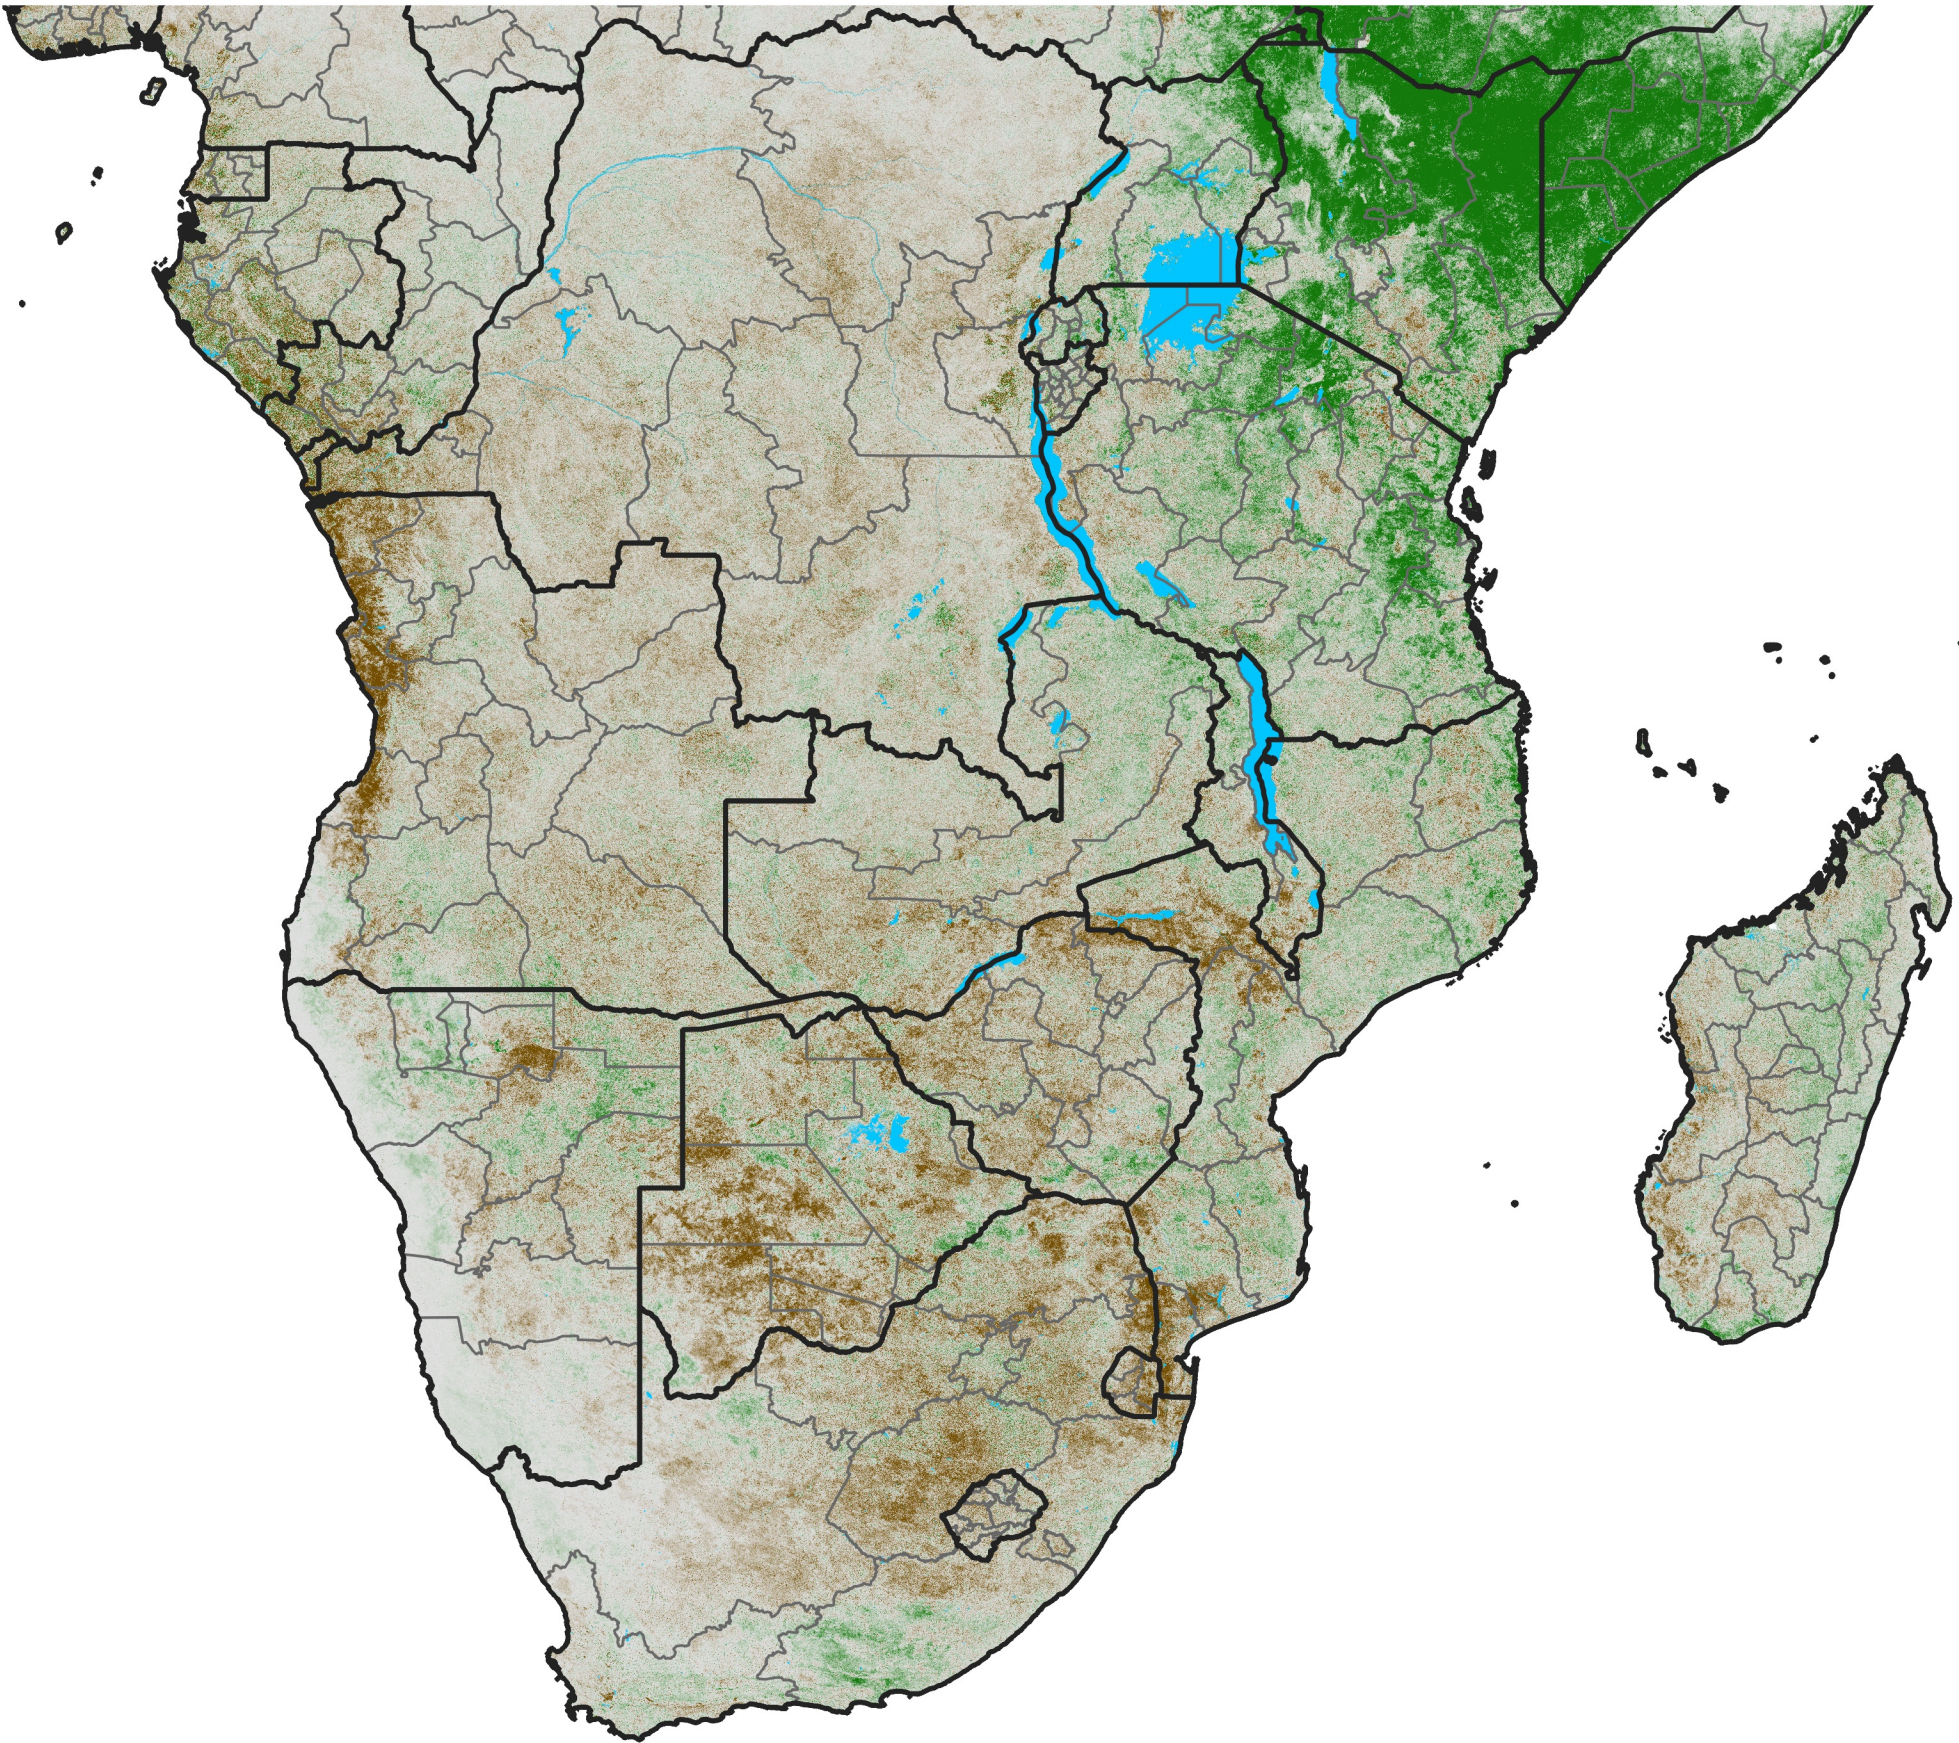

# Southern Africa

## NDVI Difference

2011 minus 2010

Period 35 / December 11 - 20, 2011

### NDVI Difference

< -0.3   -0.2   -0.1   -0.05   0.05   0.1   0.2   >0.3

Negative

No Difference

Positive