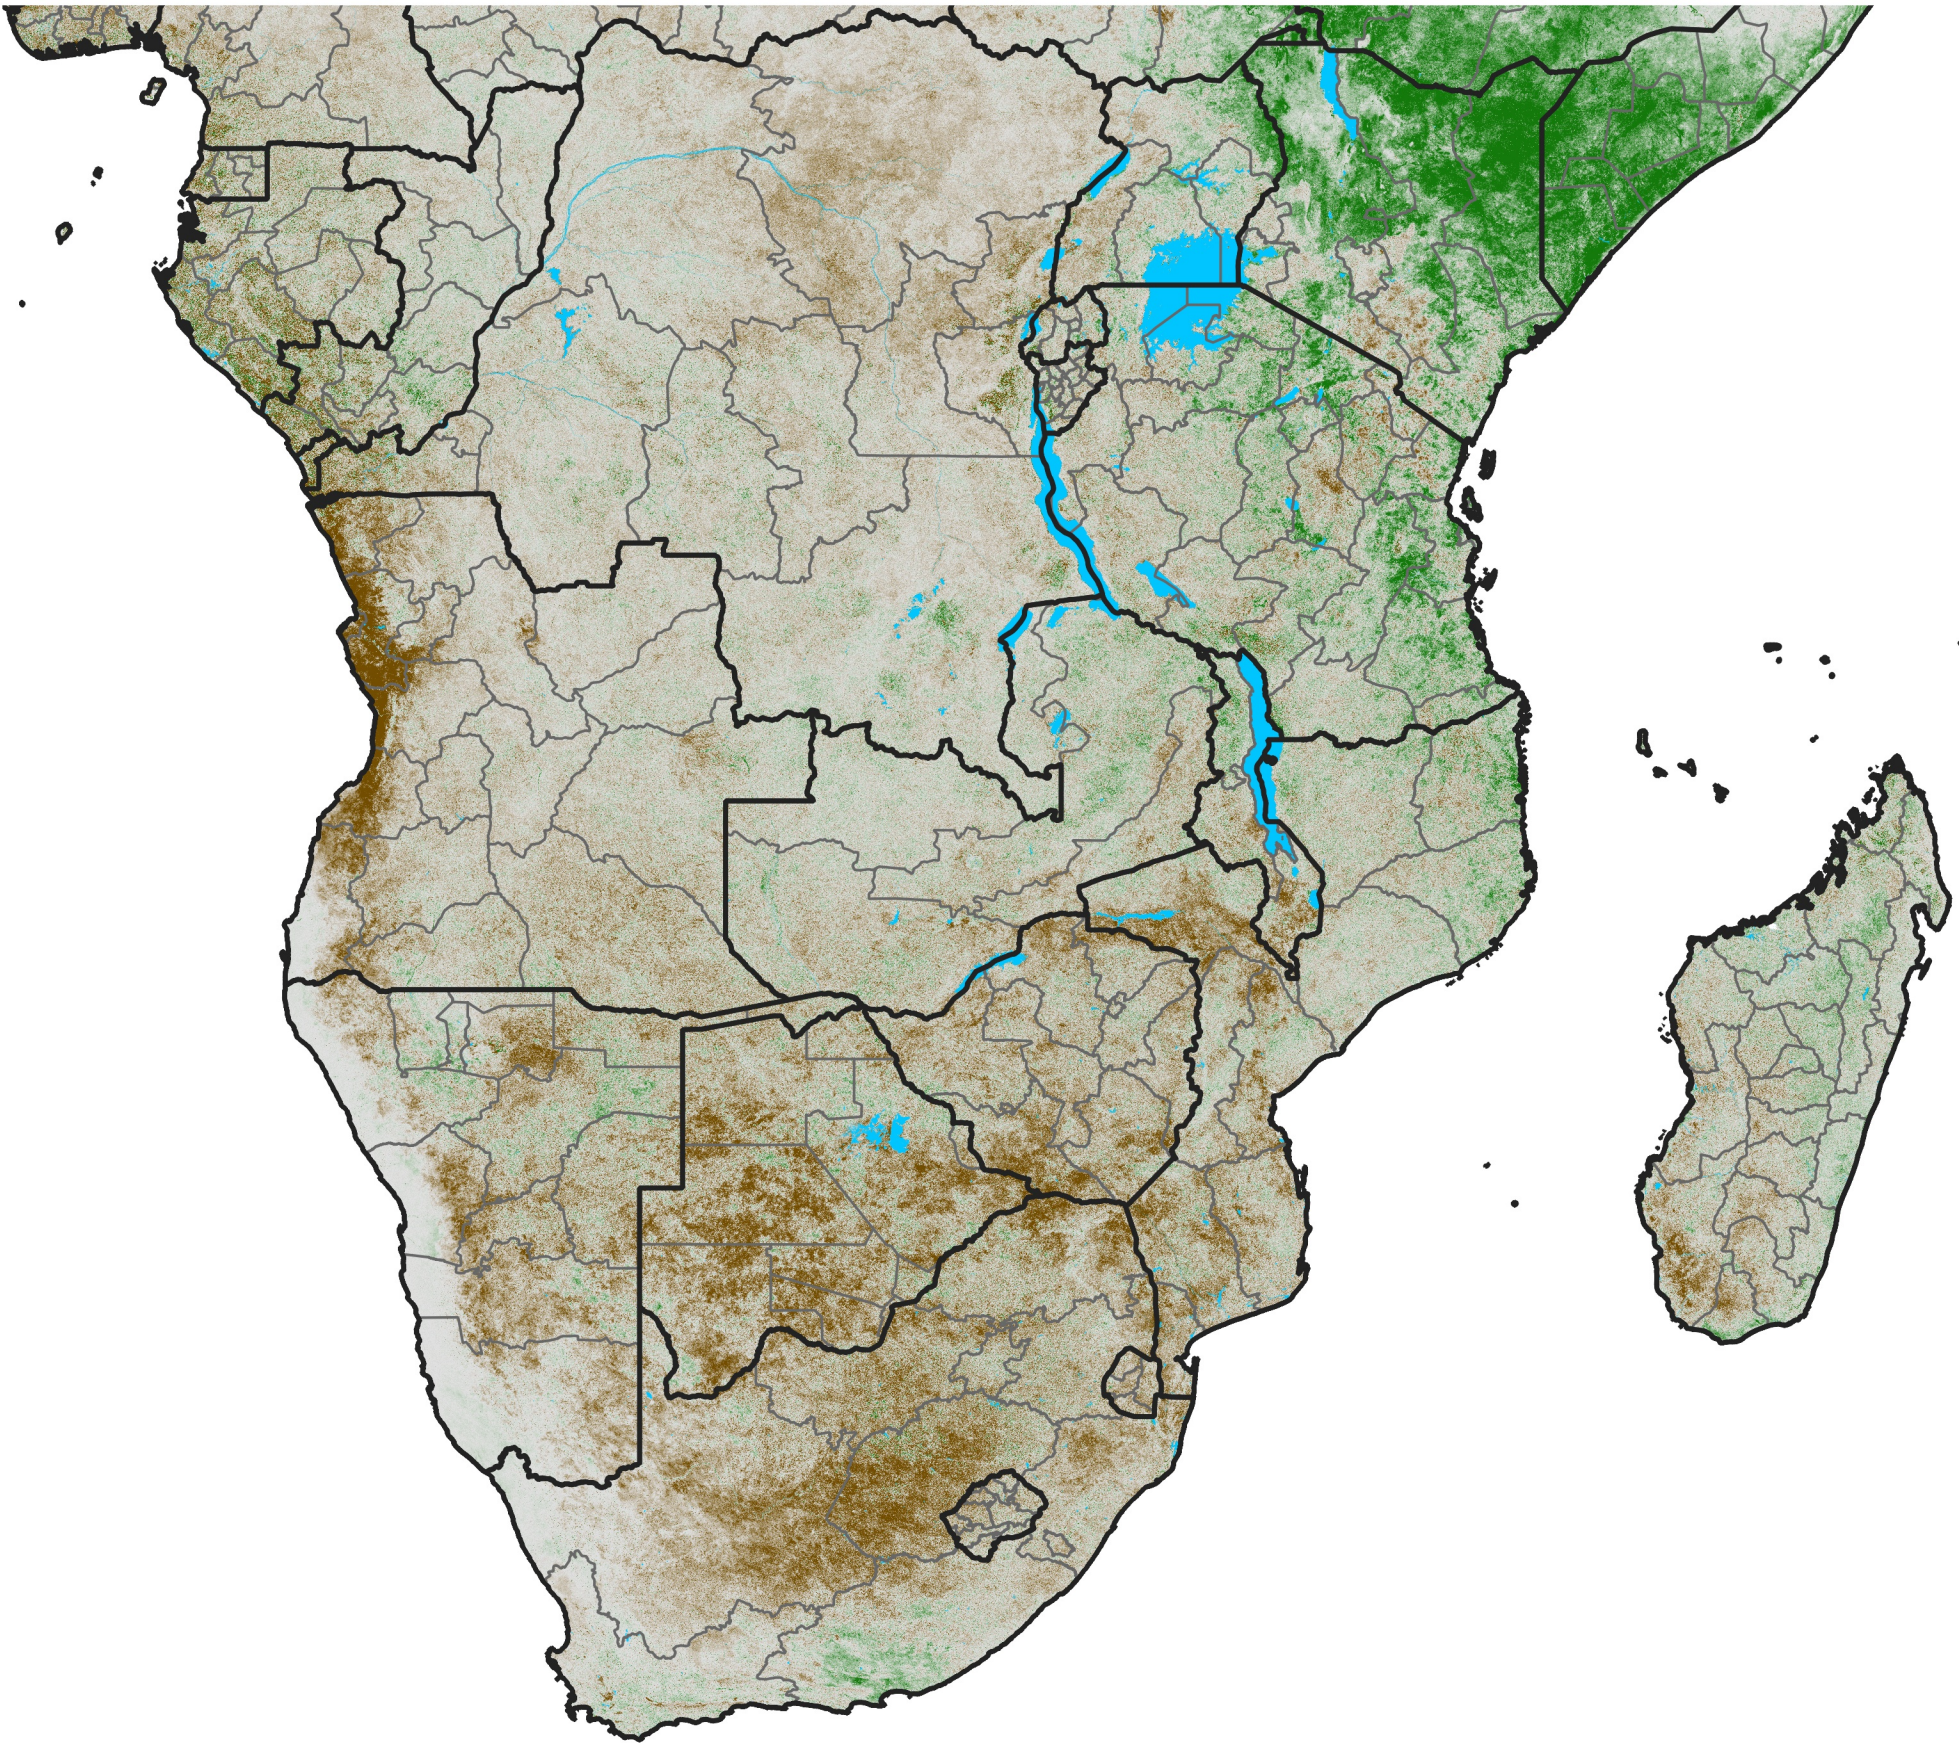

Southern Africa

NDVI Difference

2012 minus 2011

Period 02 / January 11 - 20, 2012

NDVI Difference

< -0.3 -0.2 -0.1 -0.05 0.05 0.1 0.2 >0.3

Negative

No Difference