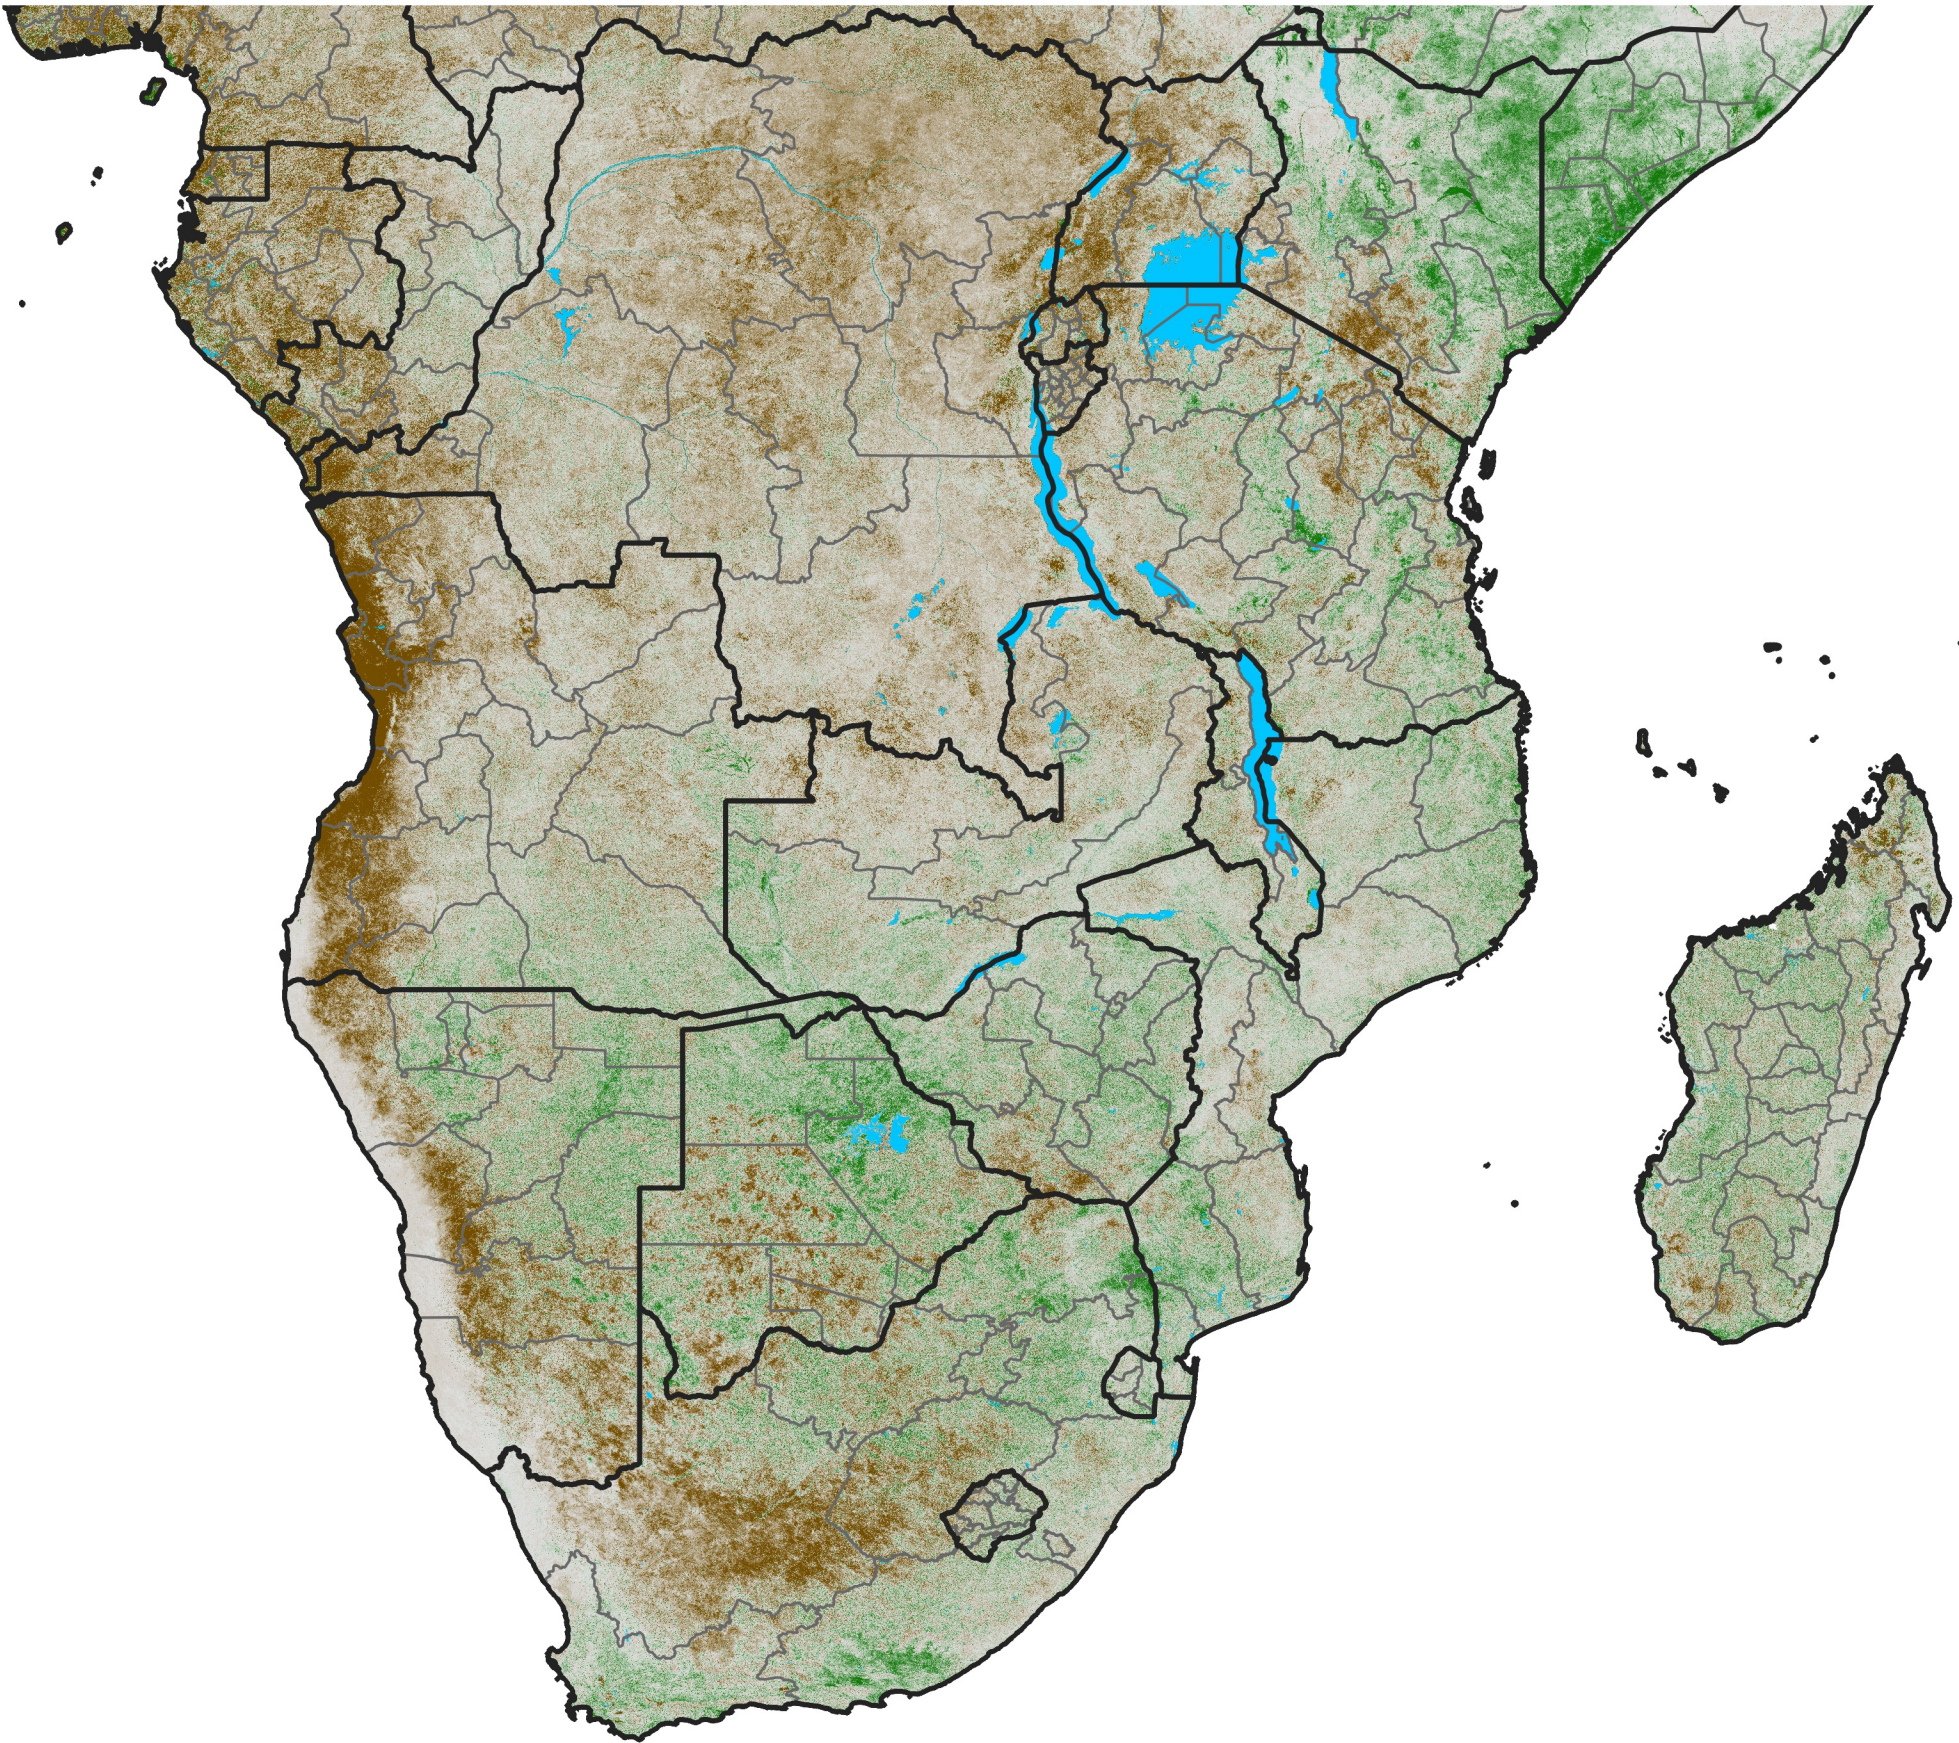

Southern Africa

NDVI Difference

2012 minus 2011

Period 05 / February 11 - 20, 2012

NDVI Difference

< -0.3 -0.2 -0.1 -0.05 0.05 0.1 0.2 >0.3

Negative

No Difference