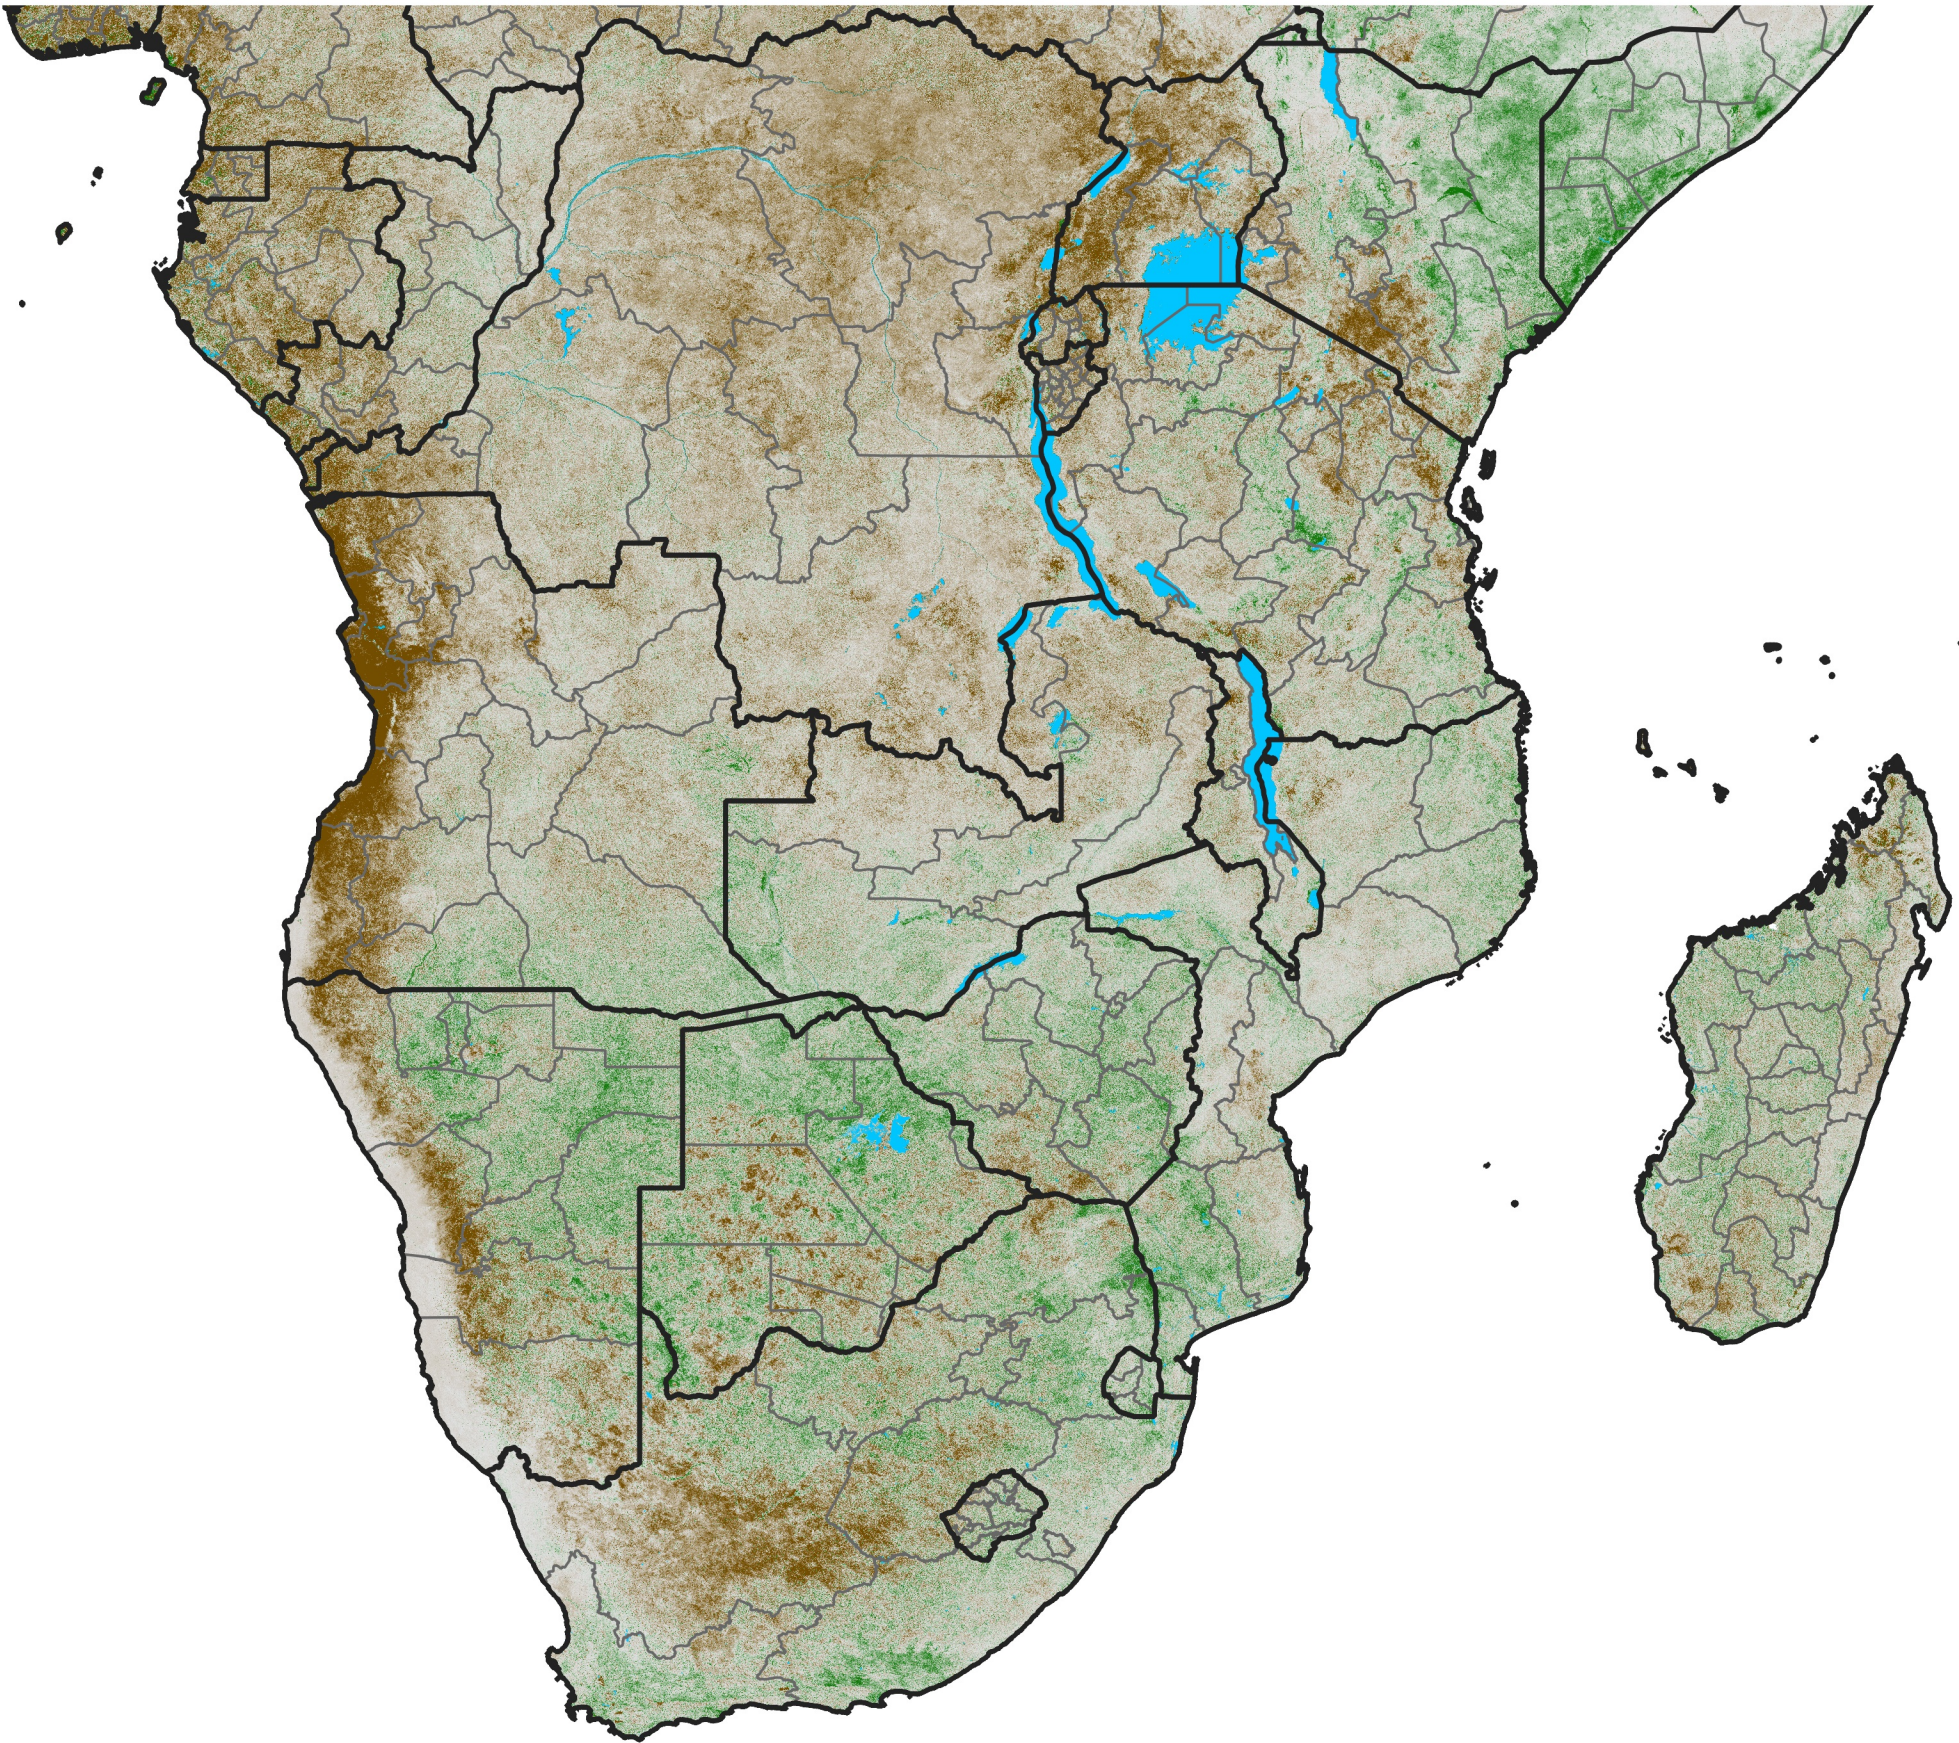

Southern Africa NDVI Difference

2012 minus 2011

Period 06 / February 21 - 29, 2012

NDVI Difference

< -0.3 -0.2 -0.1 -0.05 0.05 0.1 0.2 >0.3

Negative

No Difference

Positive