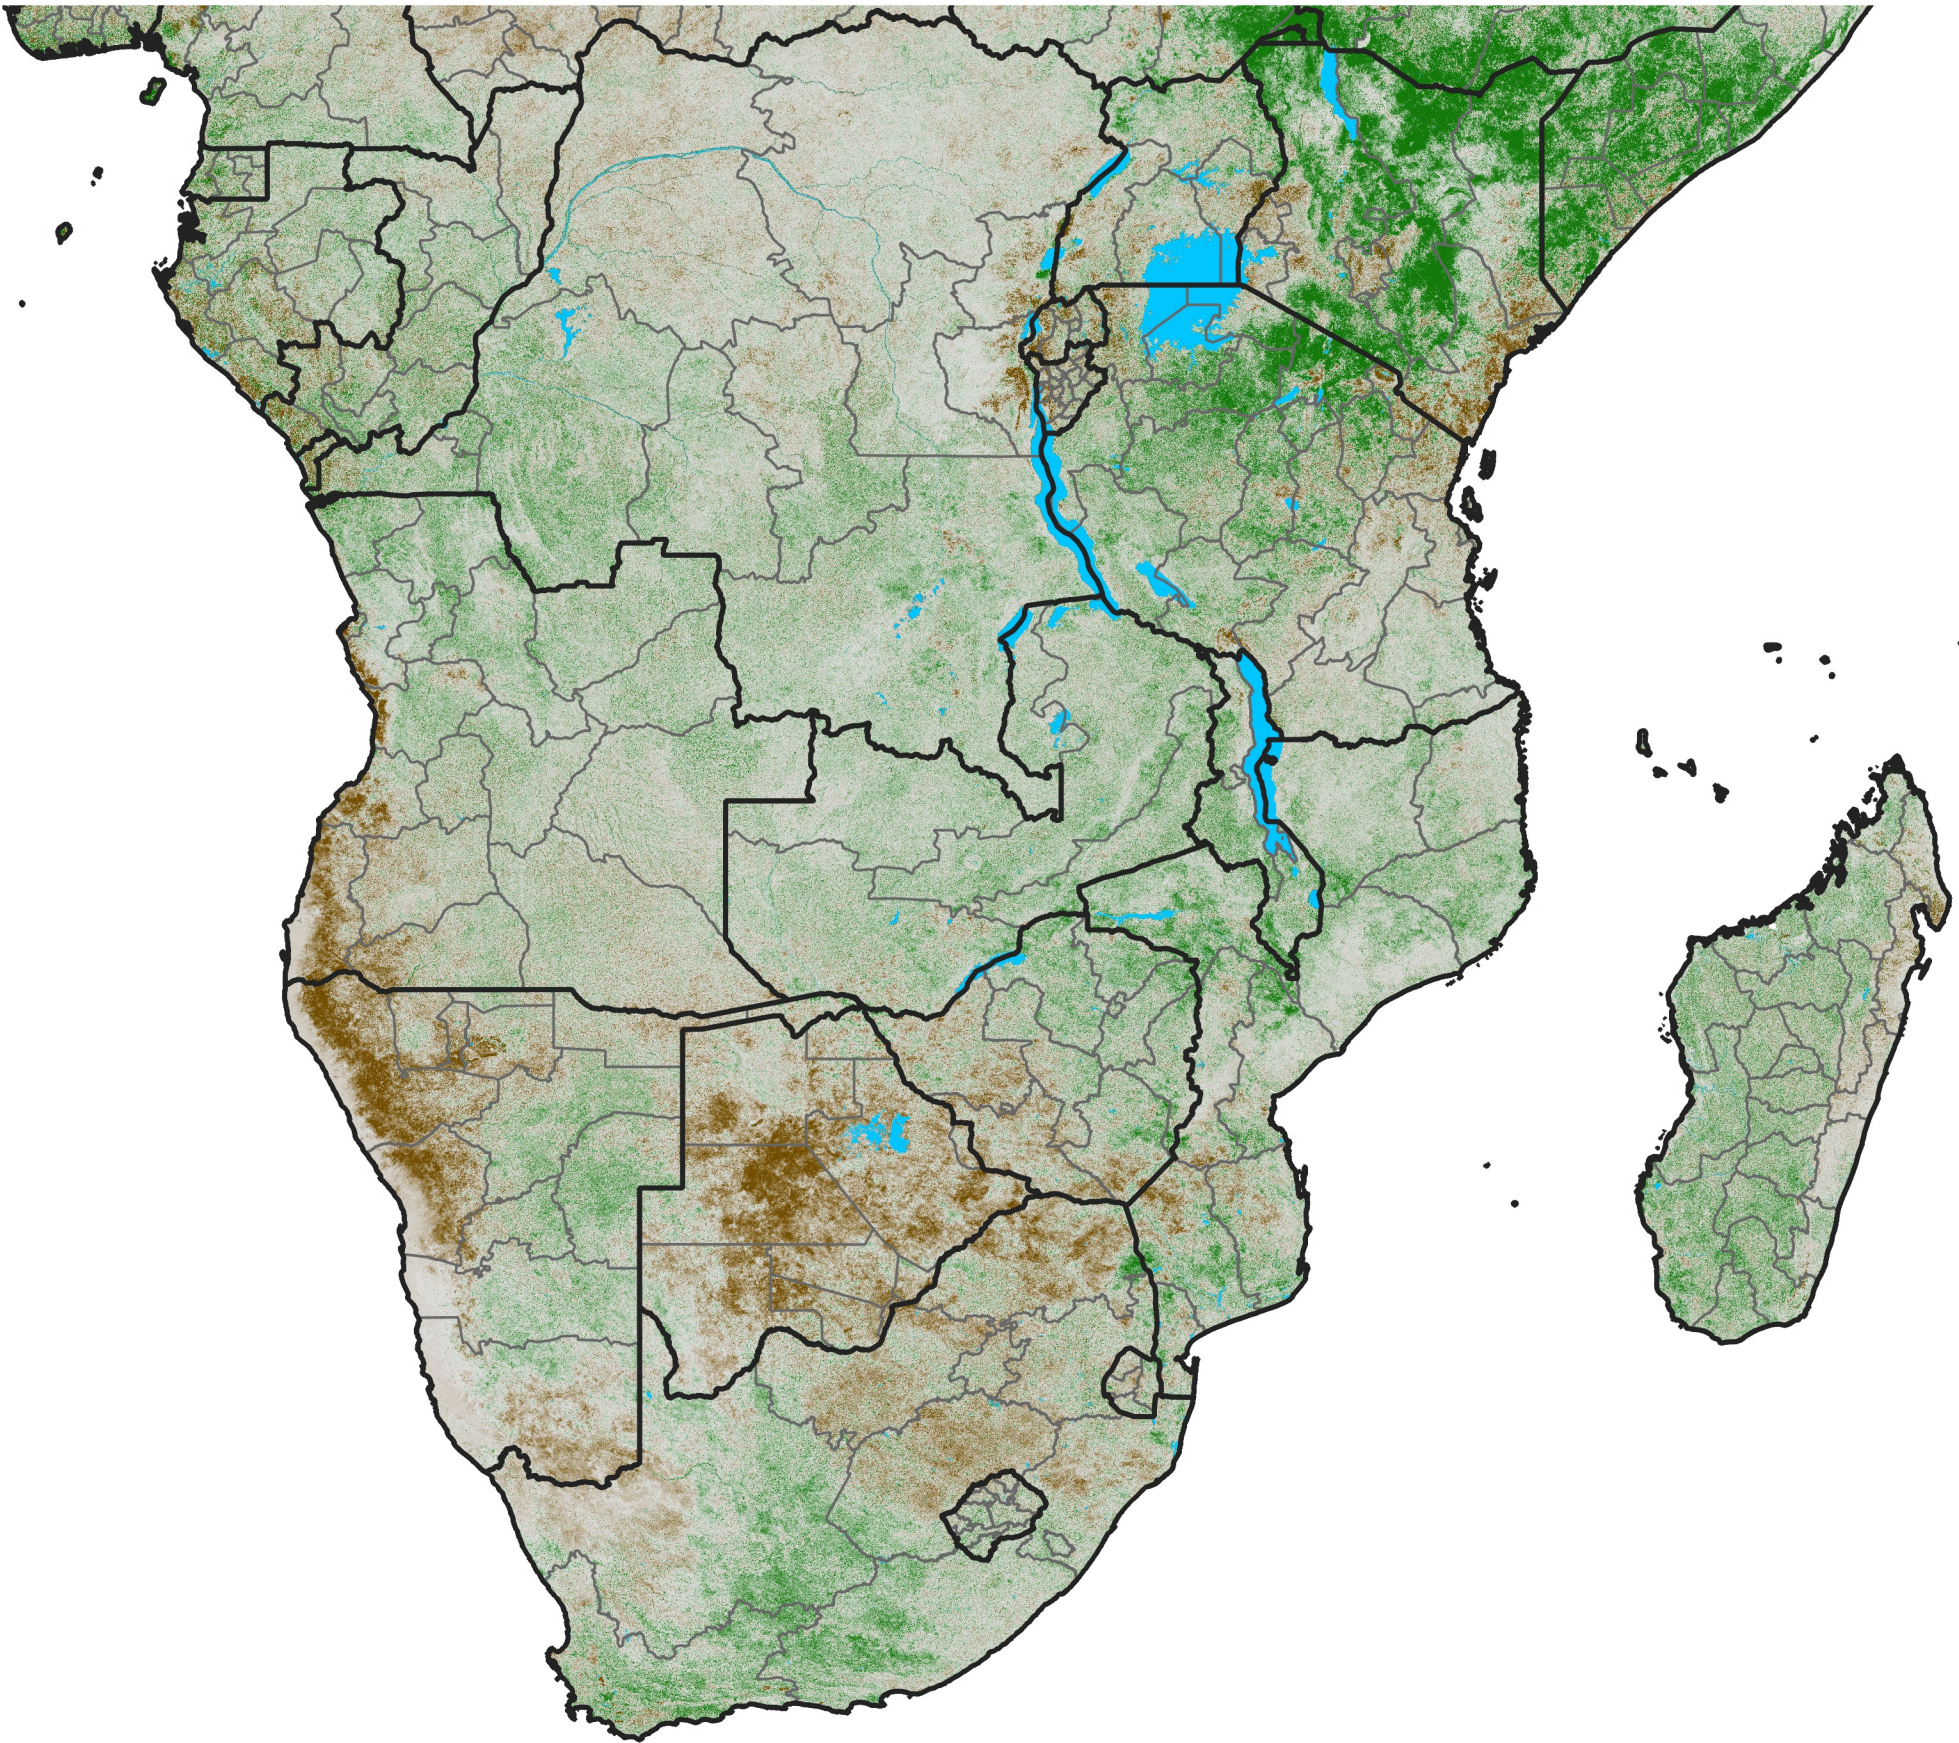

# Southern Africa NDVI Difference

2012 minus 2011

Period 13 / May 01 - 10, 2012

## NDVI Difference

< -0.3   -0.2   -0.1   -0.05   0.05   0.1   0.2   >0.3

Negative

No Difference

Positive