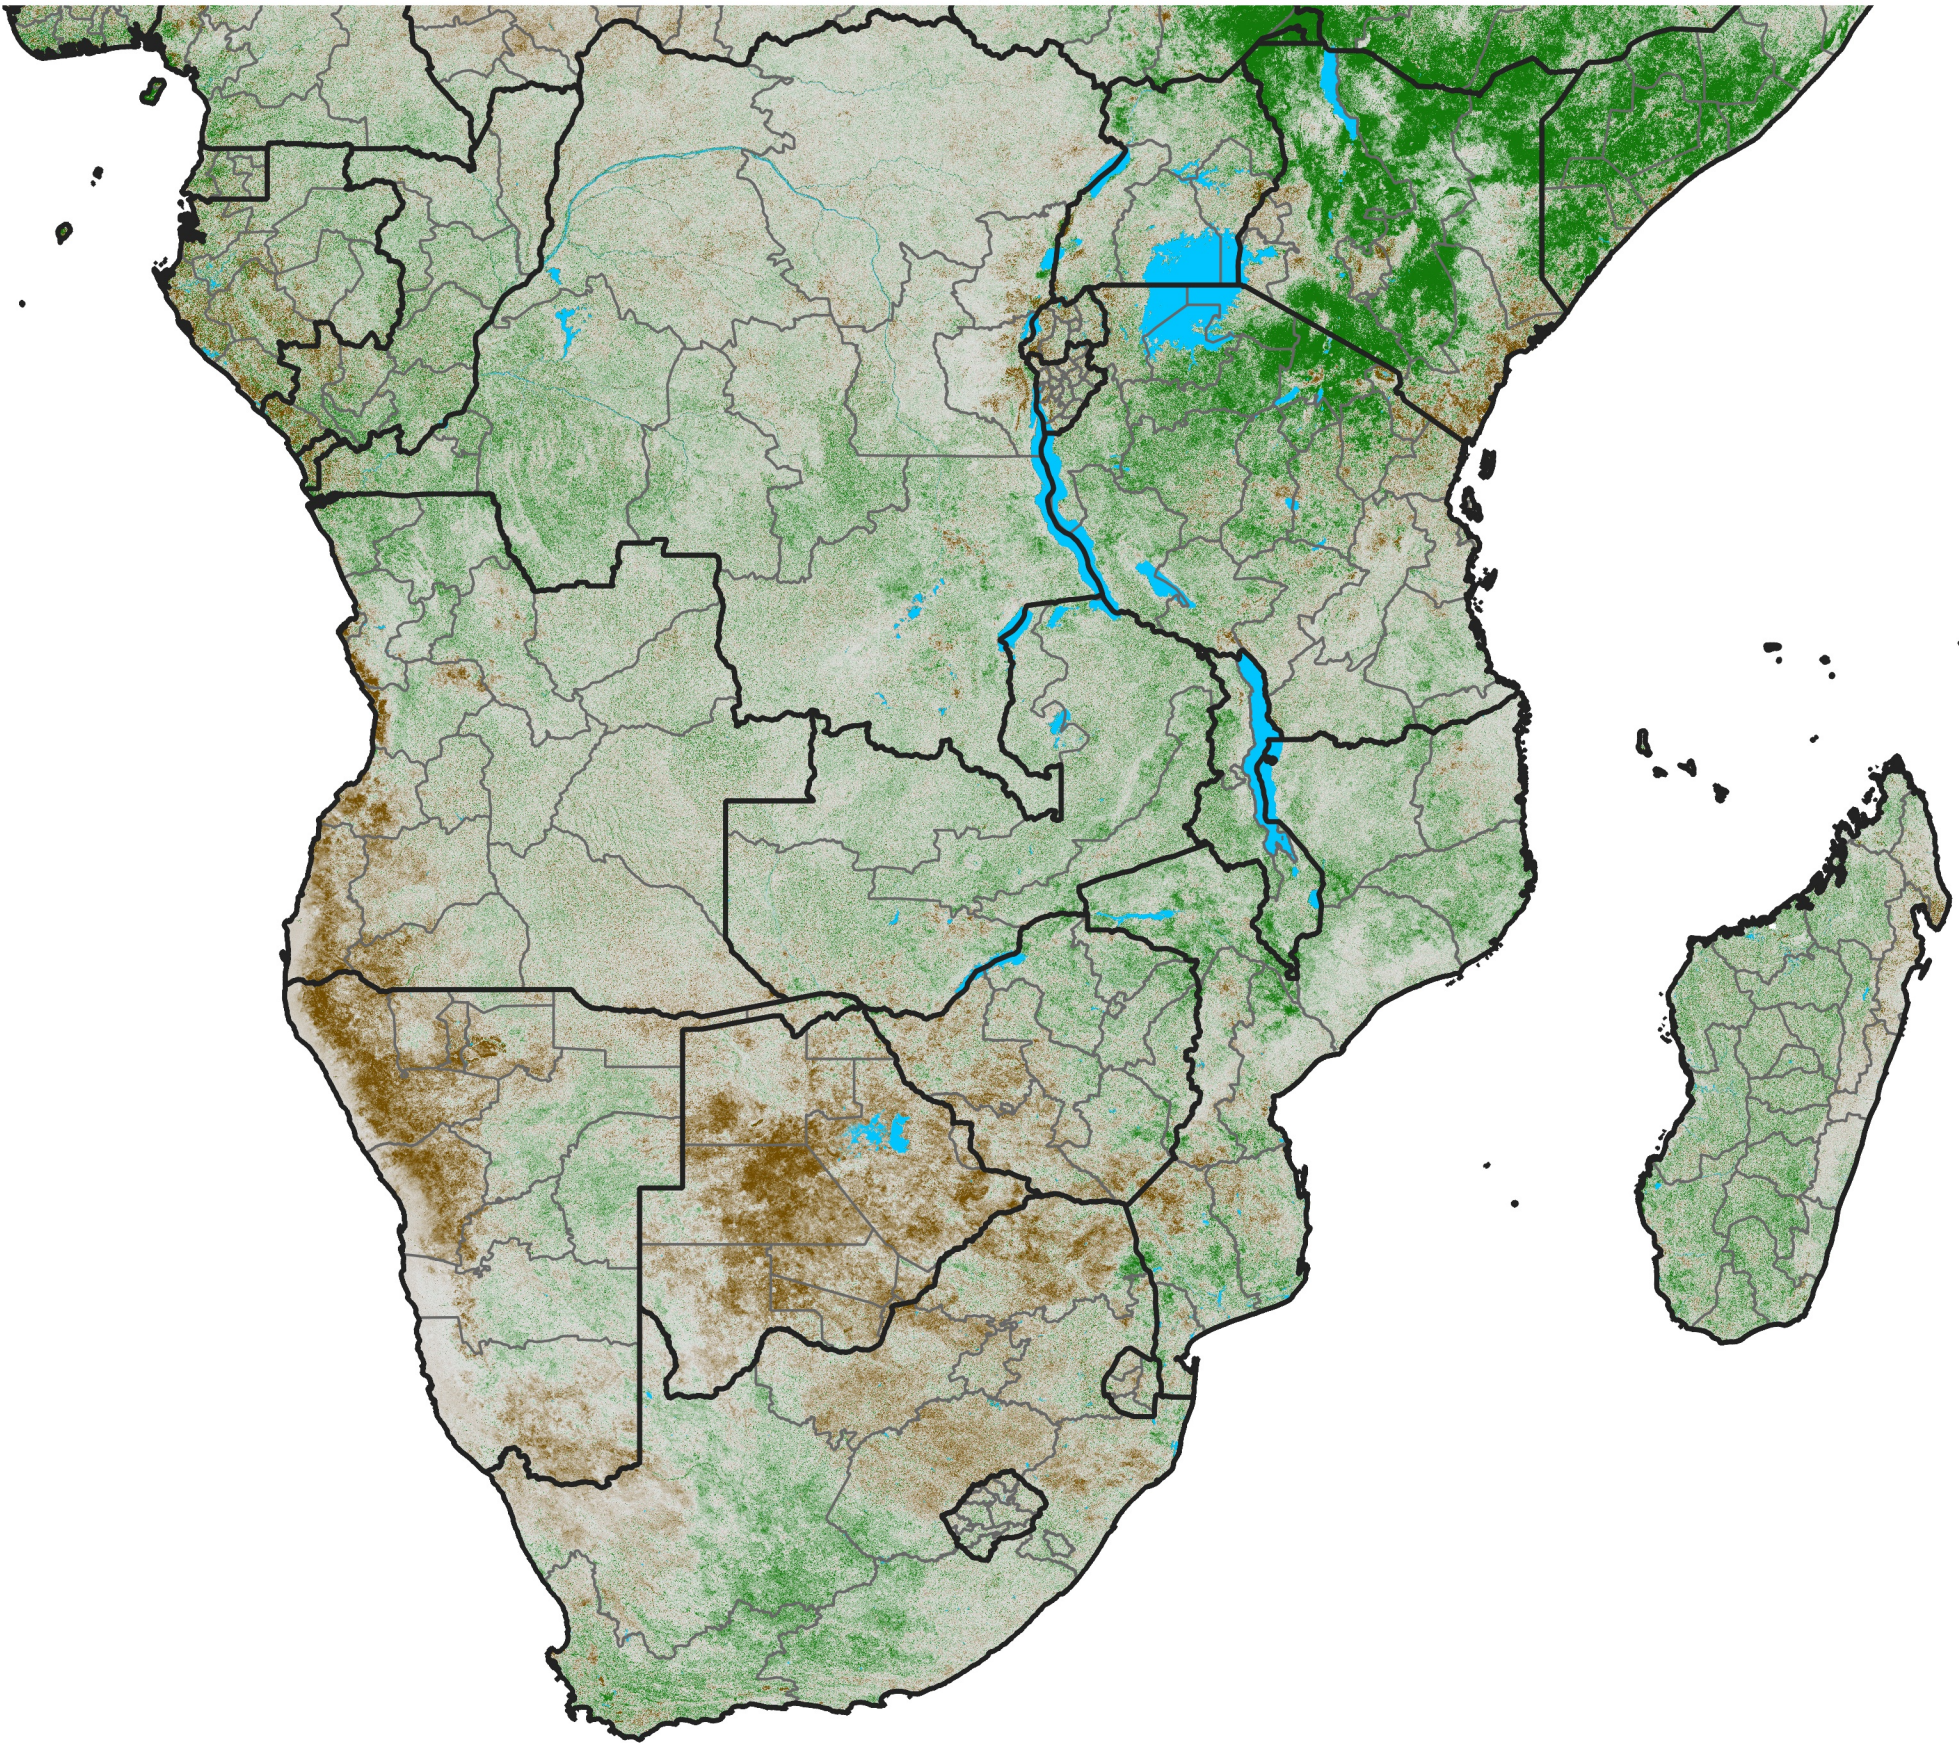

Southern Africa NDVI Difference

2012 minus 2011

Period 14 / May 11 - 20, 2012

NDVI Difference

< -0.3 -0.2 -0.1 -0.05 0.05 0.1 0.2 >0.3

Negative

No Difference

Positive