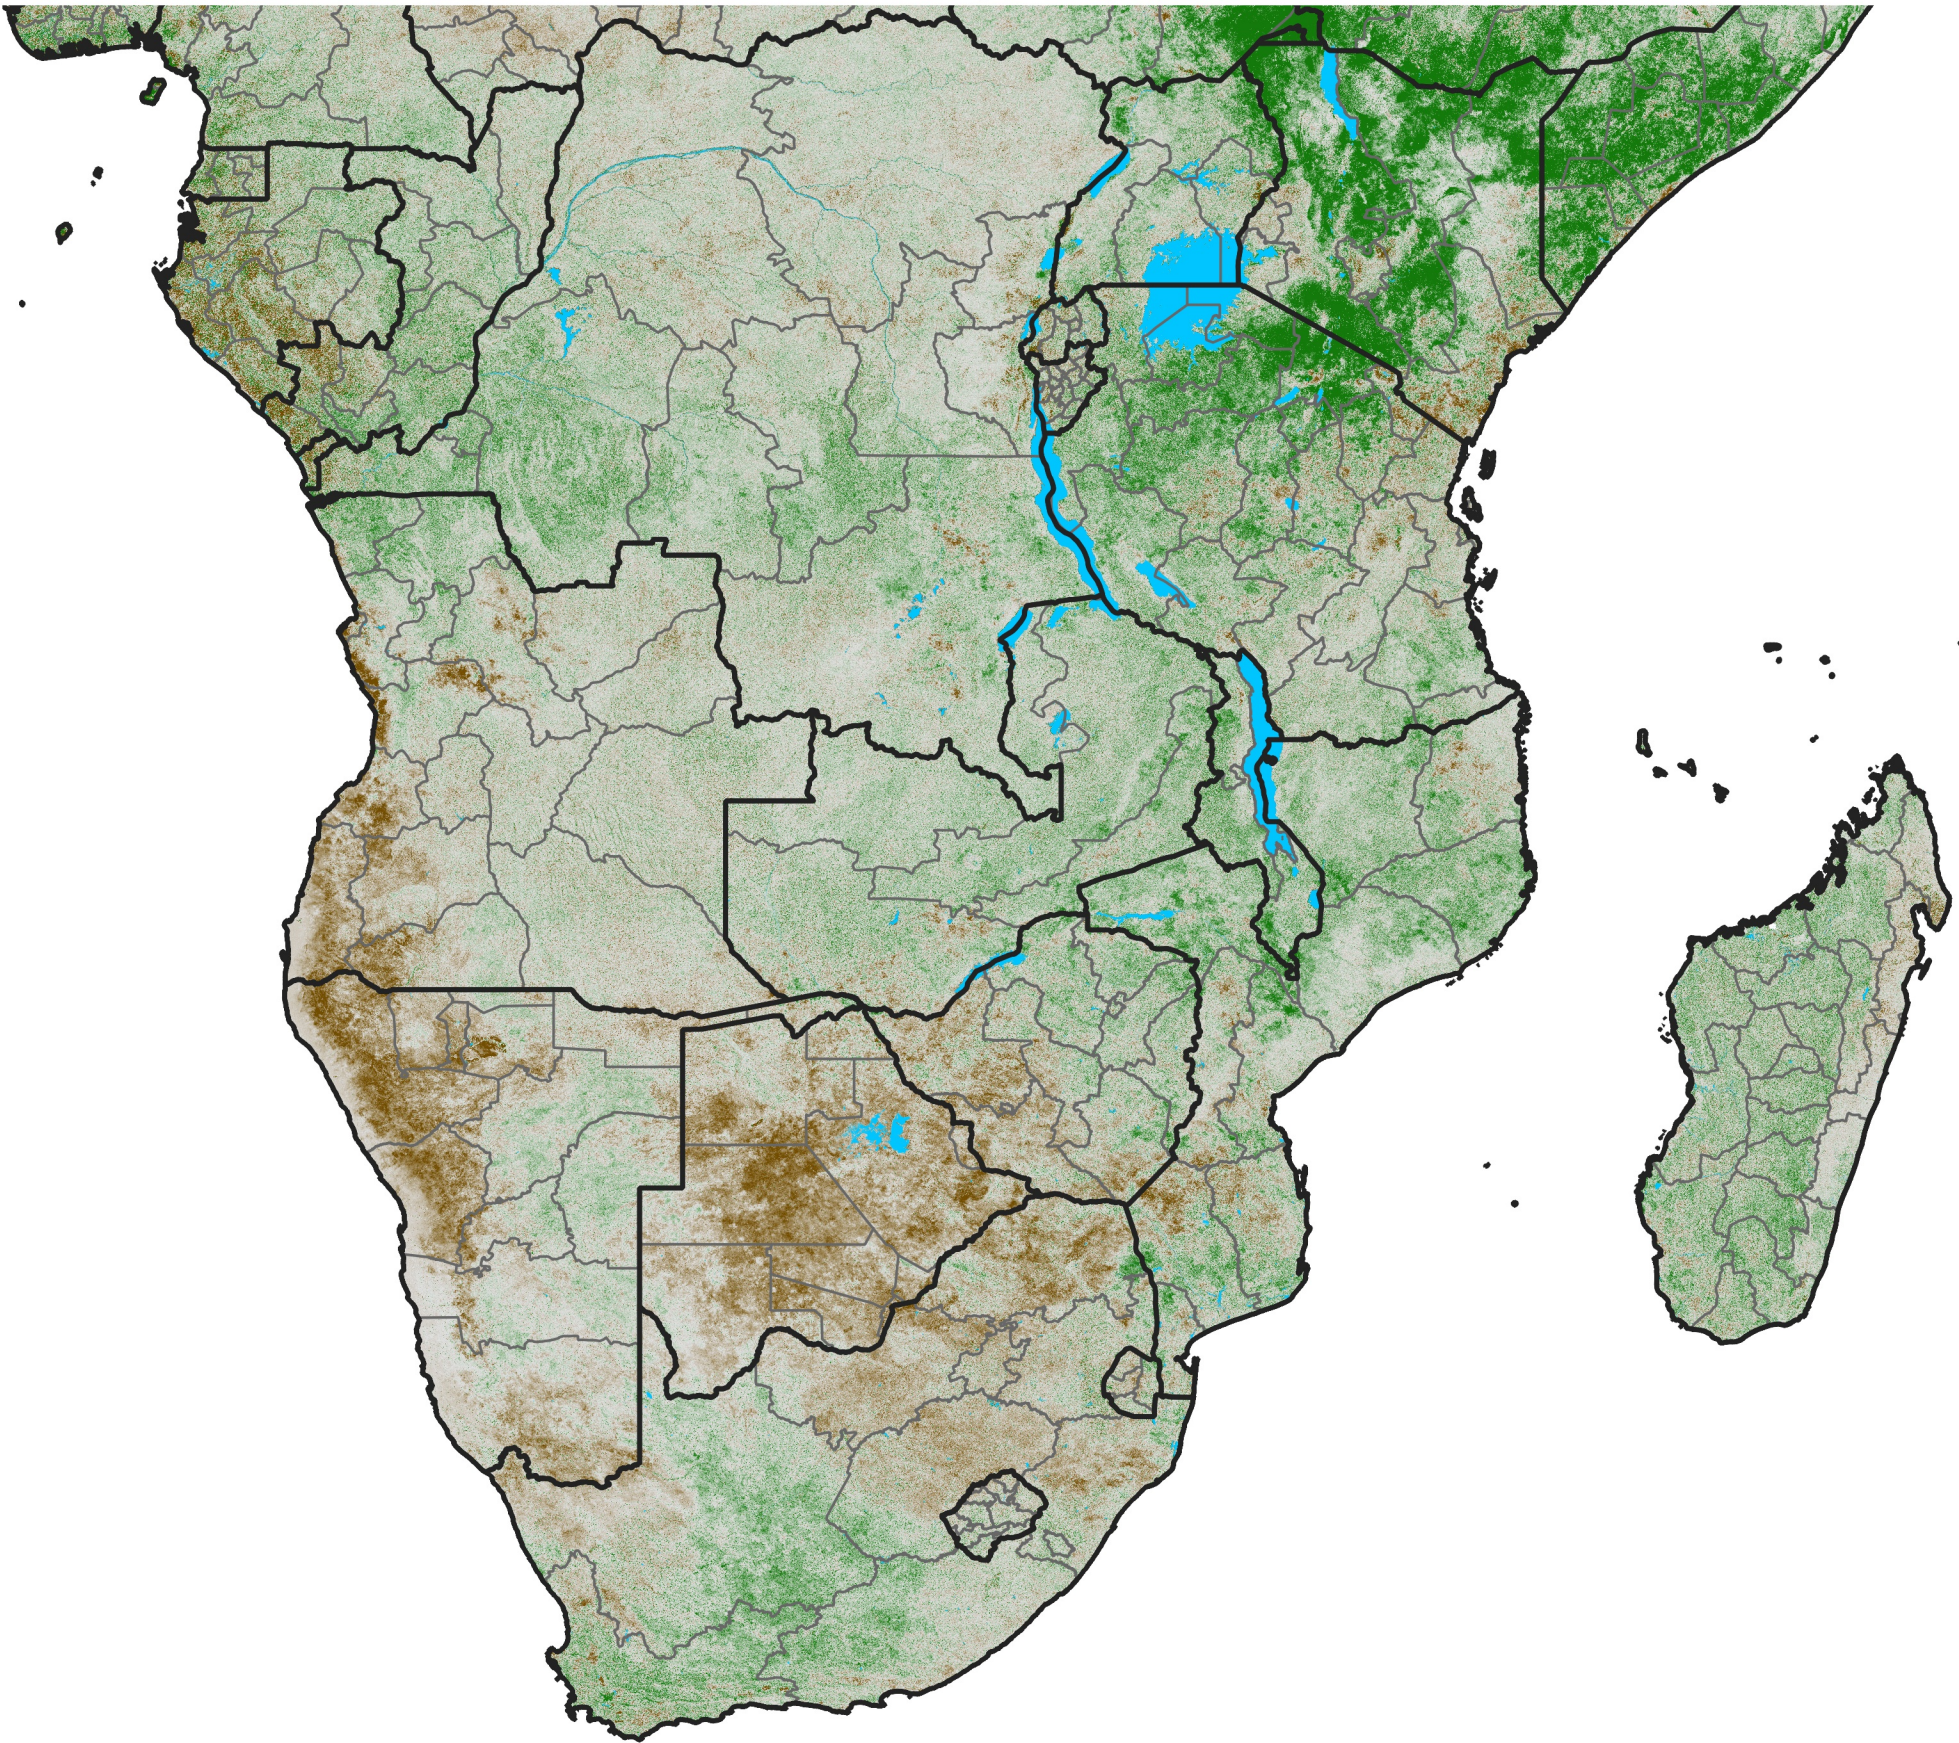

Southern Africa NDVI Difference

2012 minus 2011

Period 15 / May 21 - 31, 2012

NDVI Difference

< -0.3 -0.2 -0.1 -0.05 0.05 0.1 0.2 >0.3

Negative

No Difference

Positive