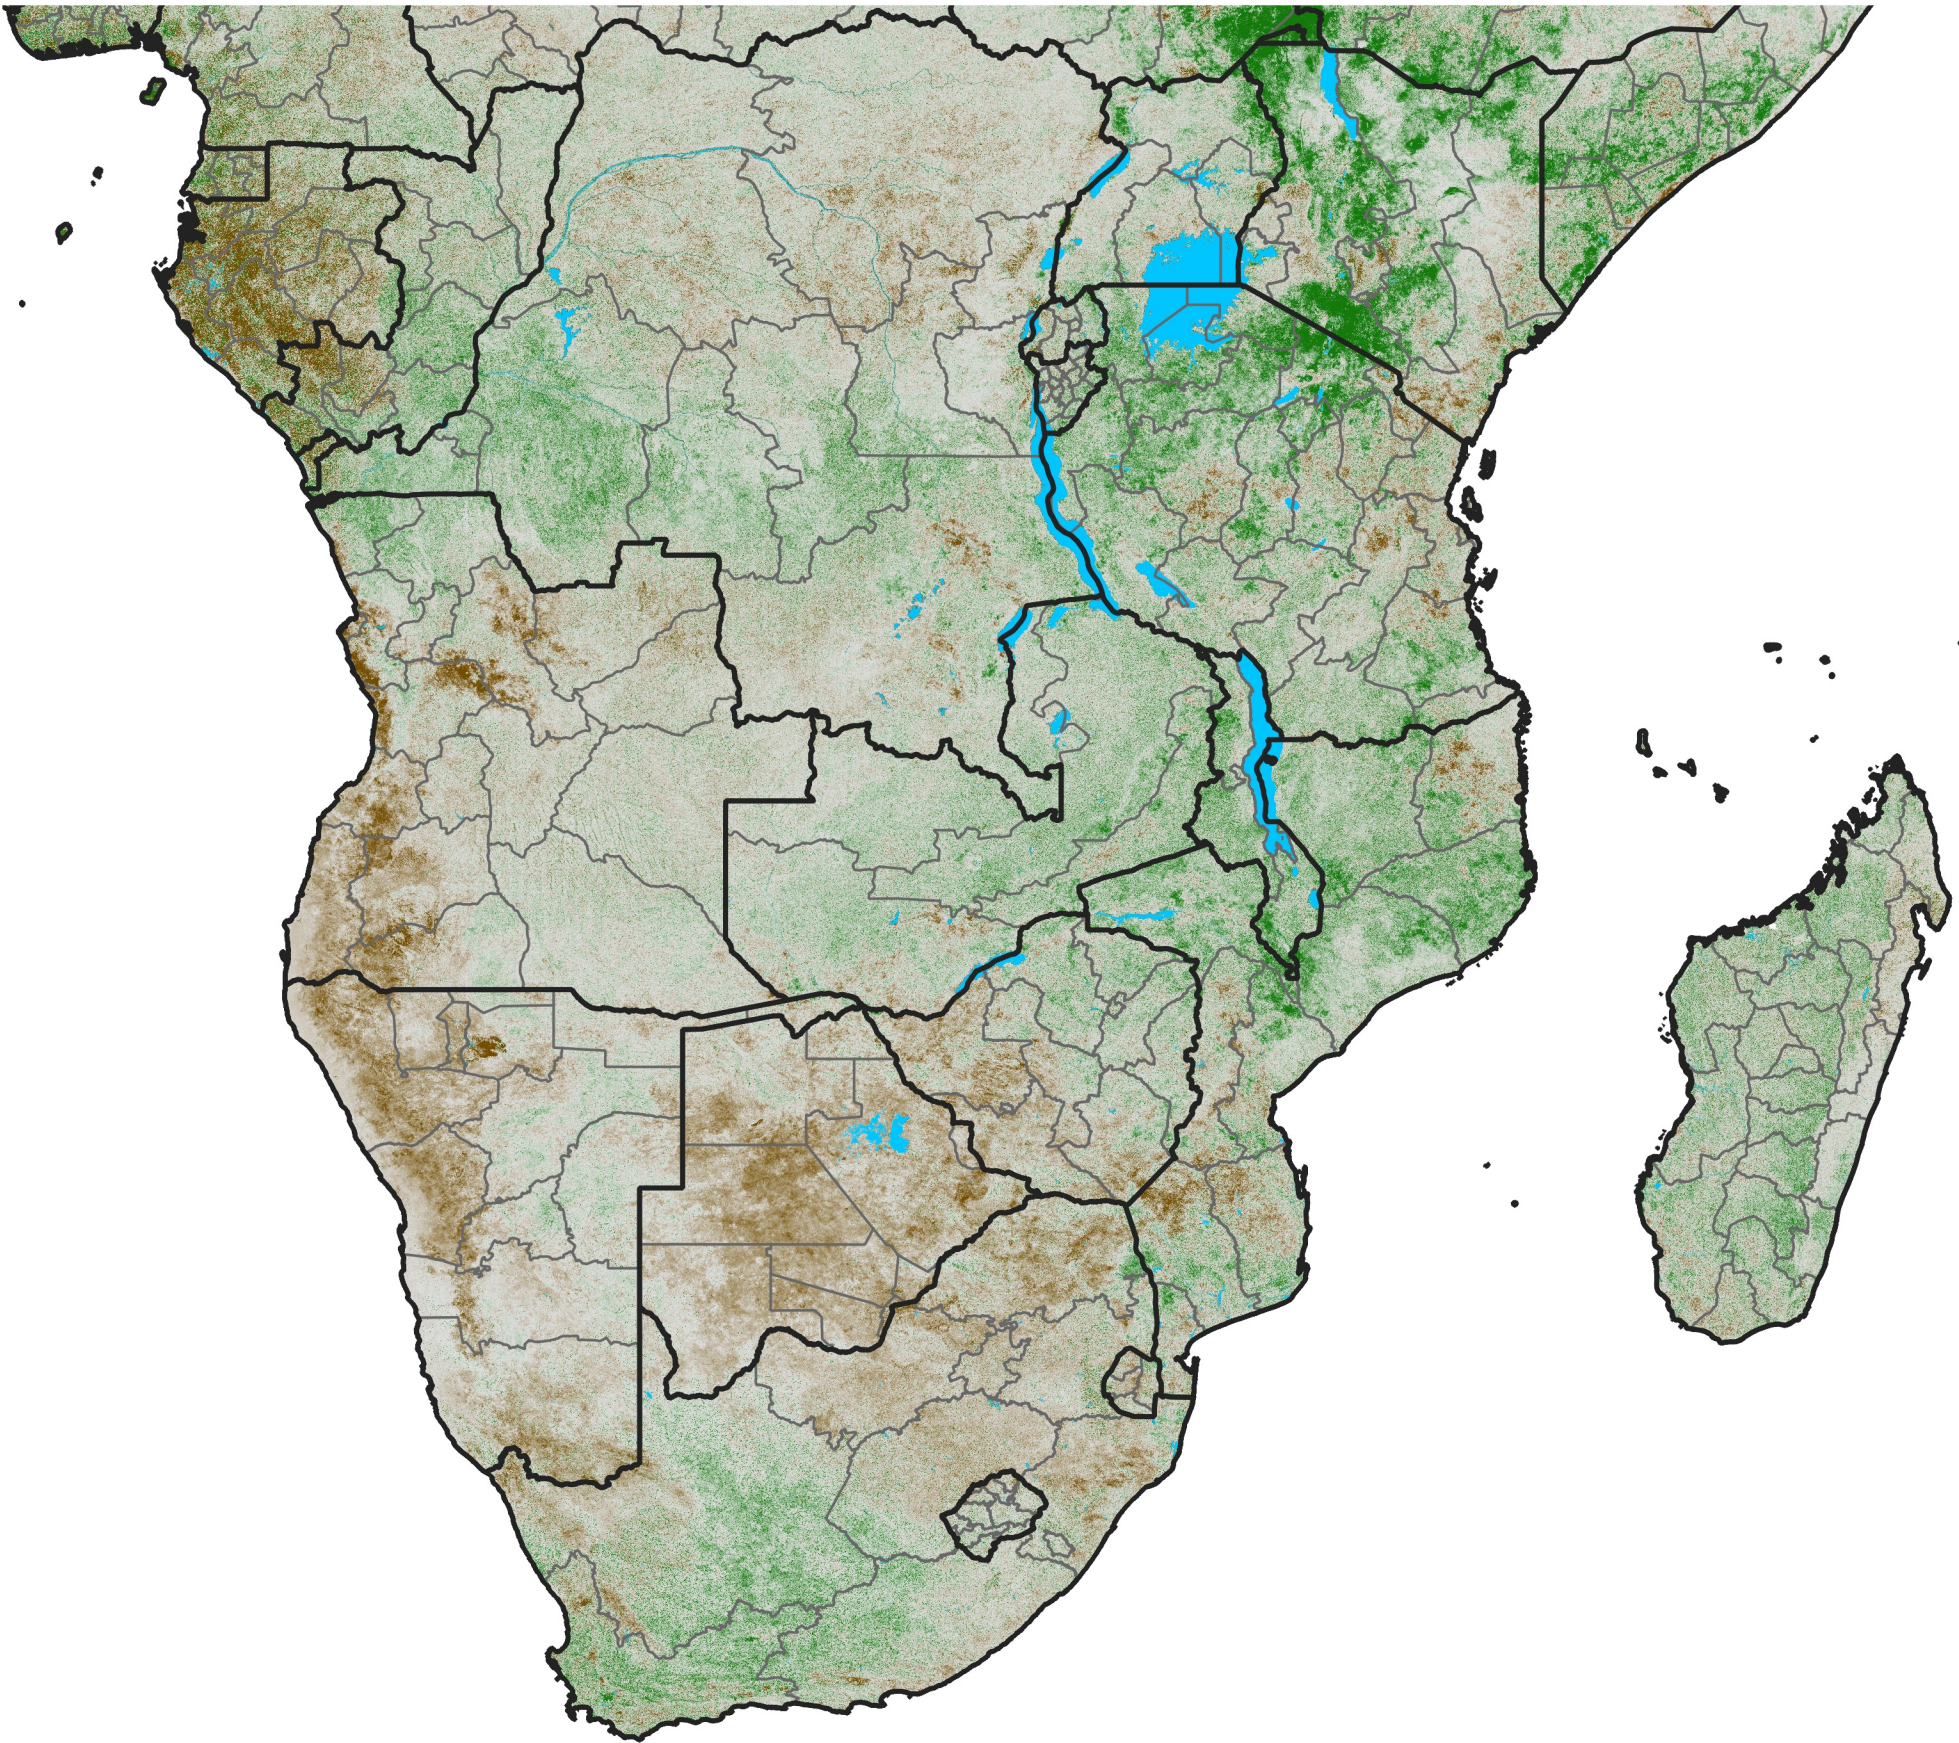

Southern Africa NDVI Difference

2012 minus 2011

Period 17 / June 11 - 20, 2012

NDVI Difference

< -0.3 -0.2 -0.1 -0.05 0.05 0.1 0.2 >0.3

Negative

No Difference

Positive