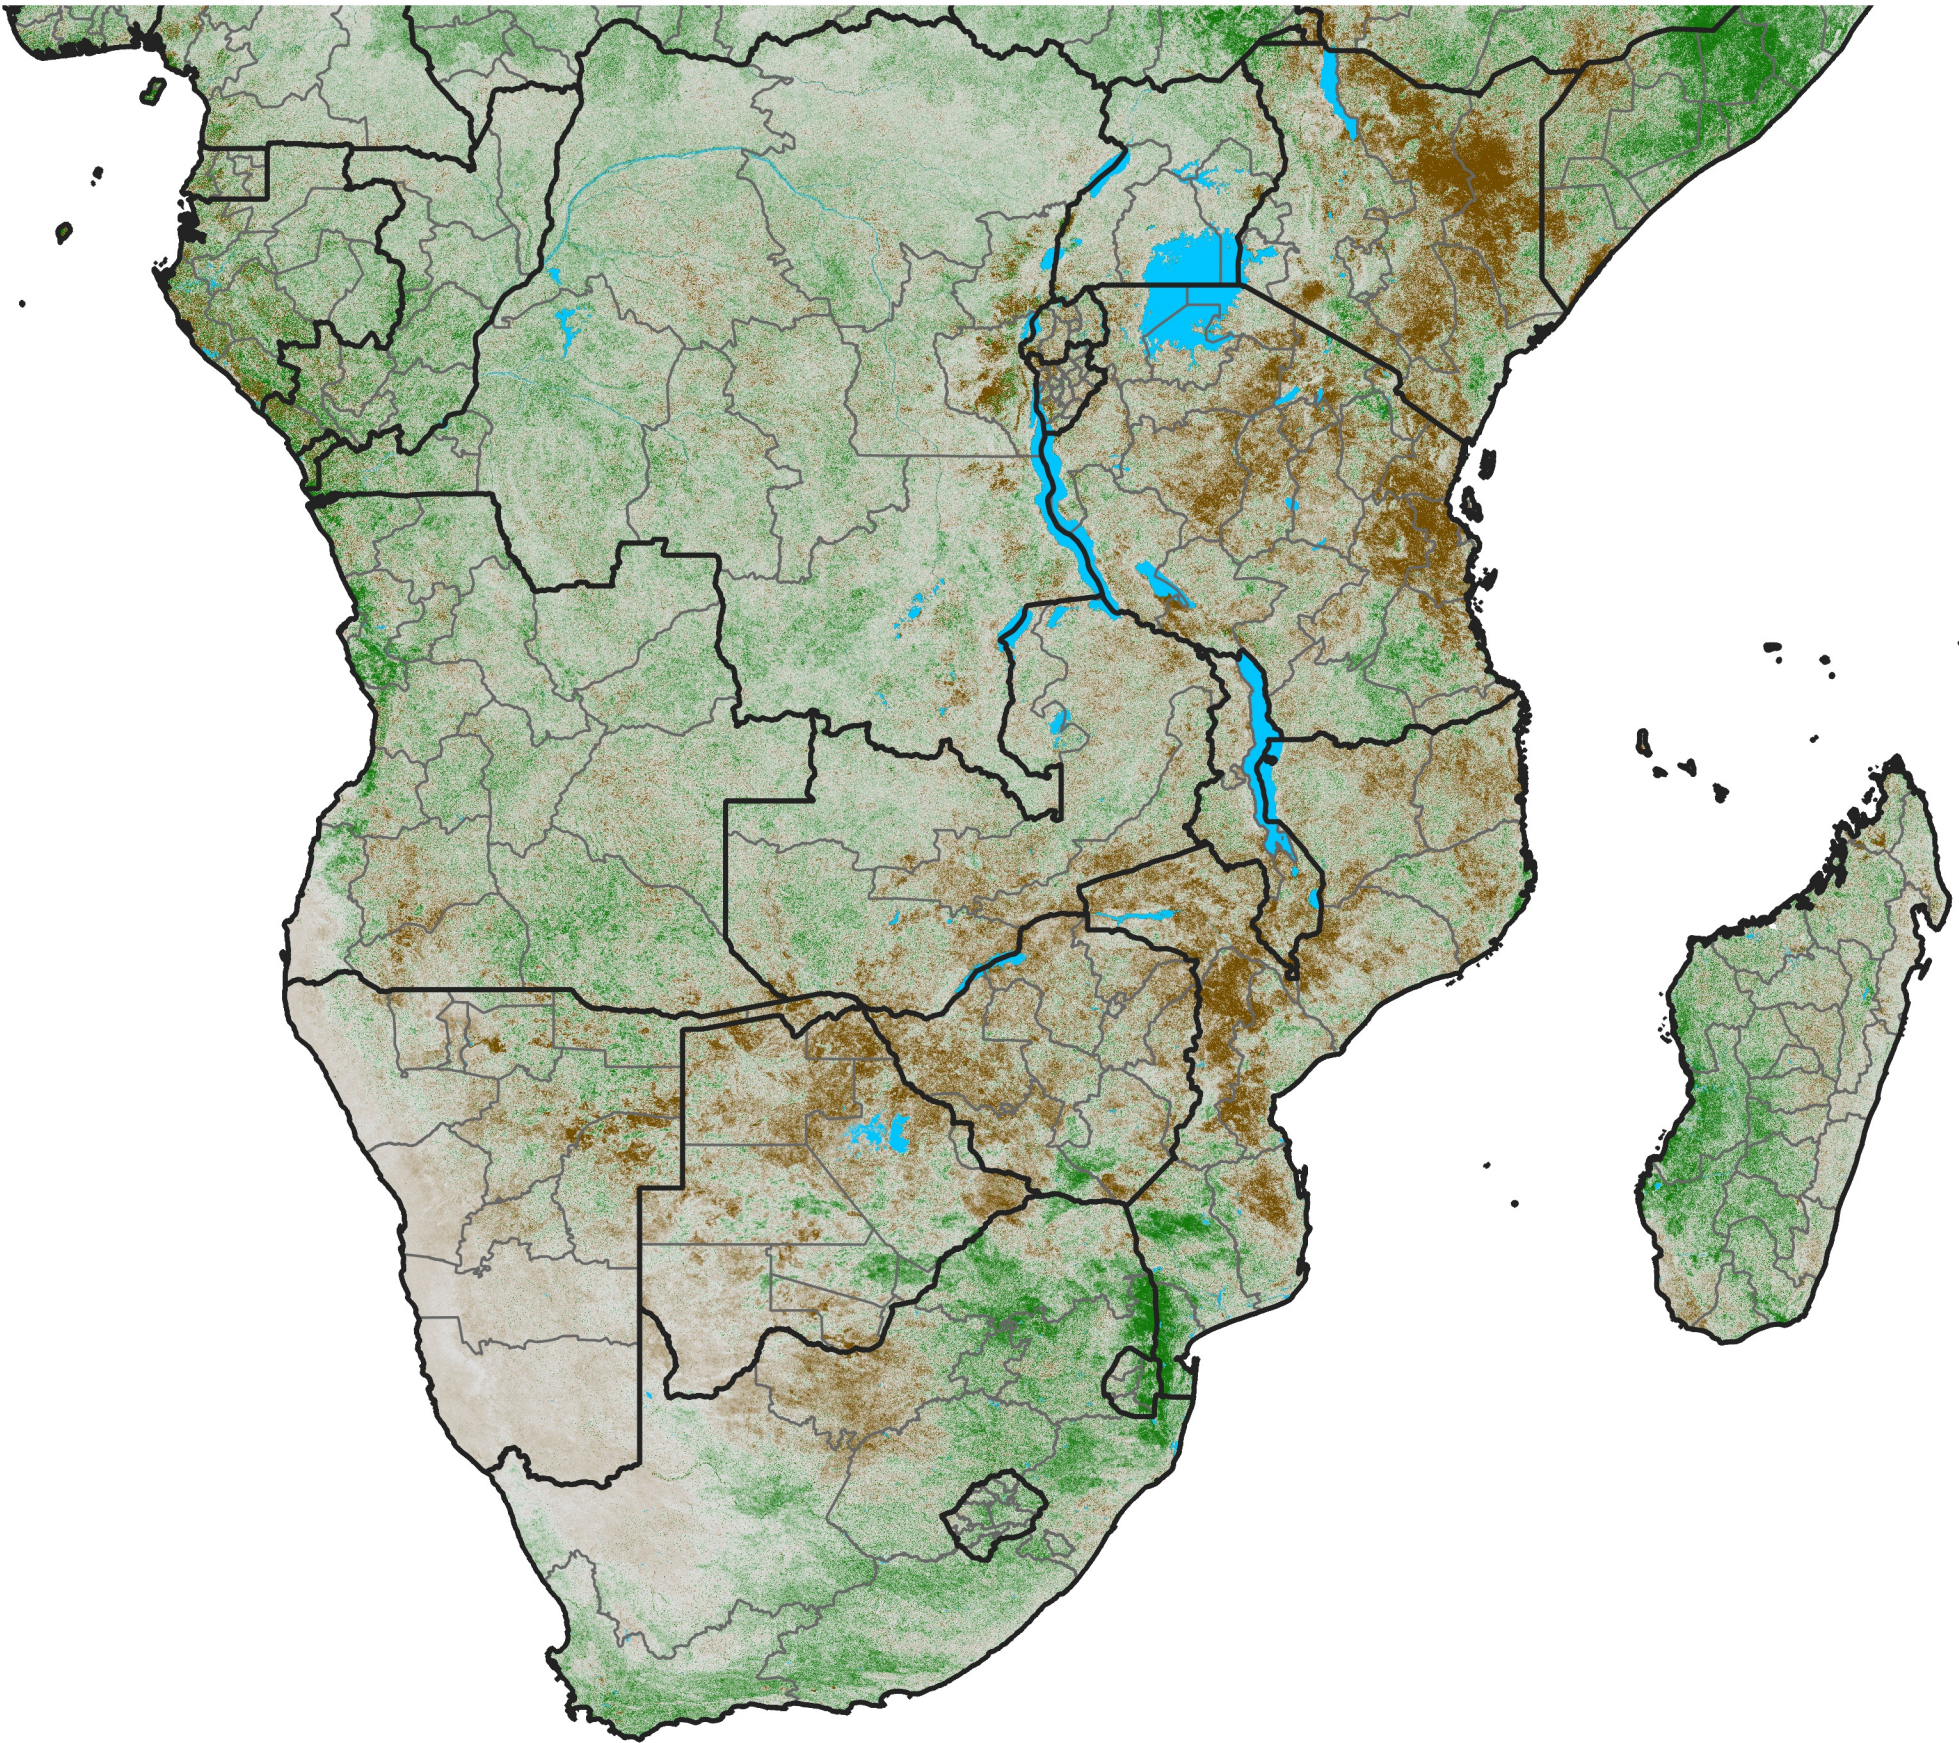

Southern Africa NDVI Difference

2012 minus 2011

Period 32 / November 11 - 20, 2012

NDVI Difference

< -0.3 -0.2 -0.1 -0.05 0.05 0.1 0.2 >0.3

Negative

No Difference

Positive