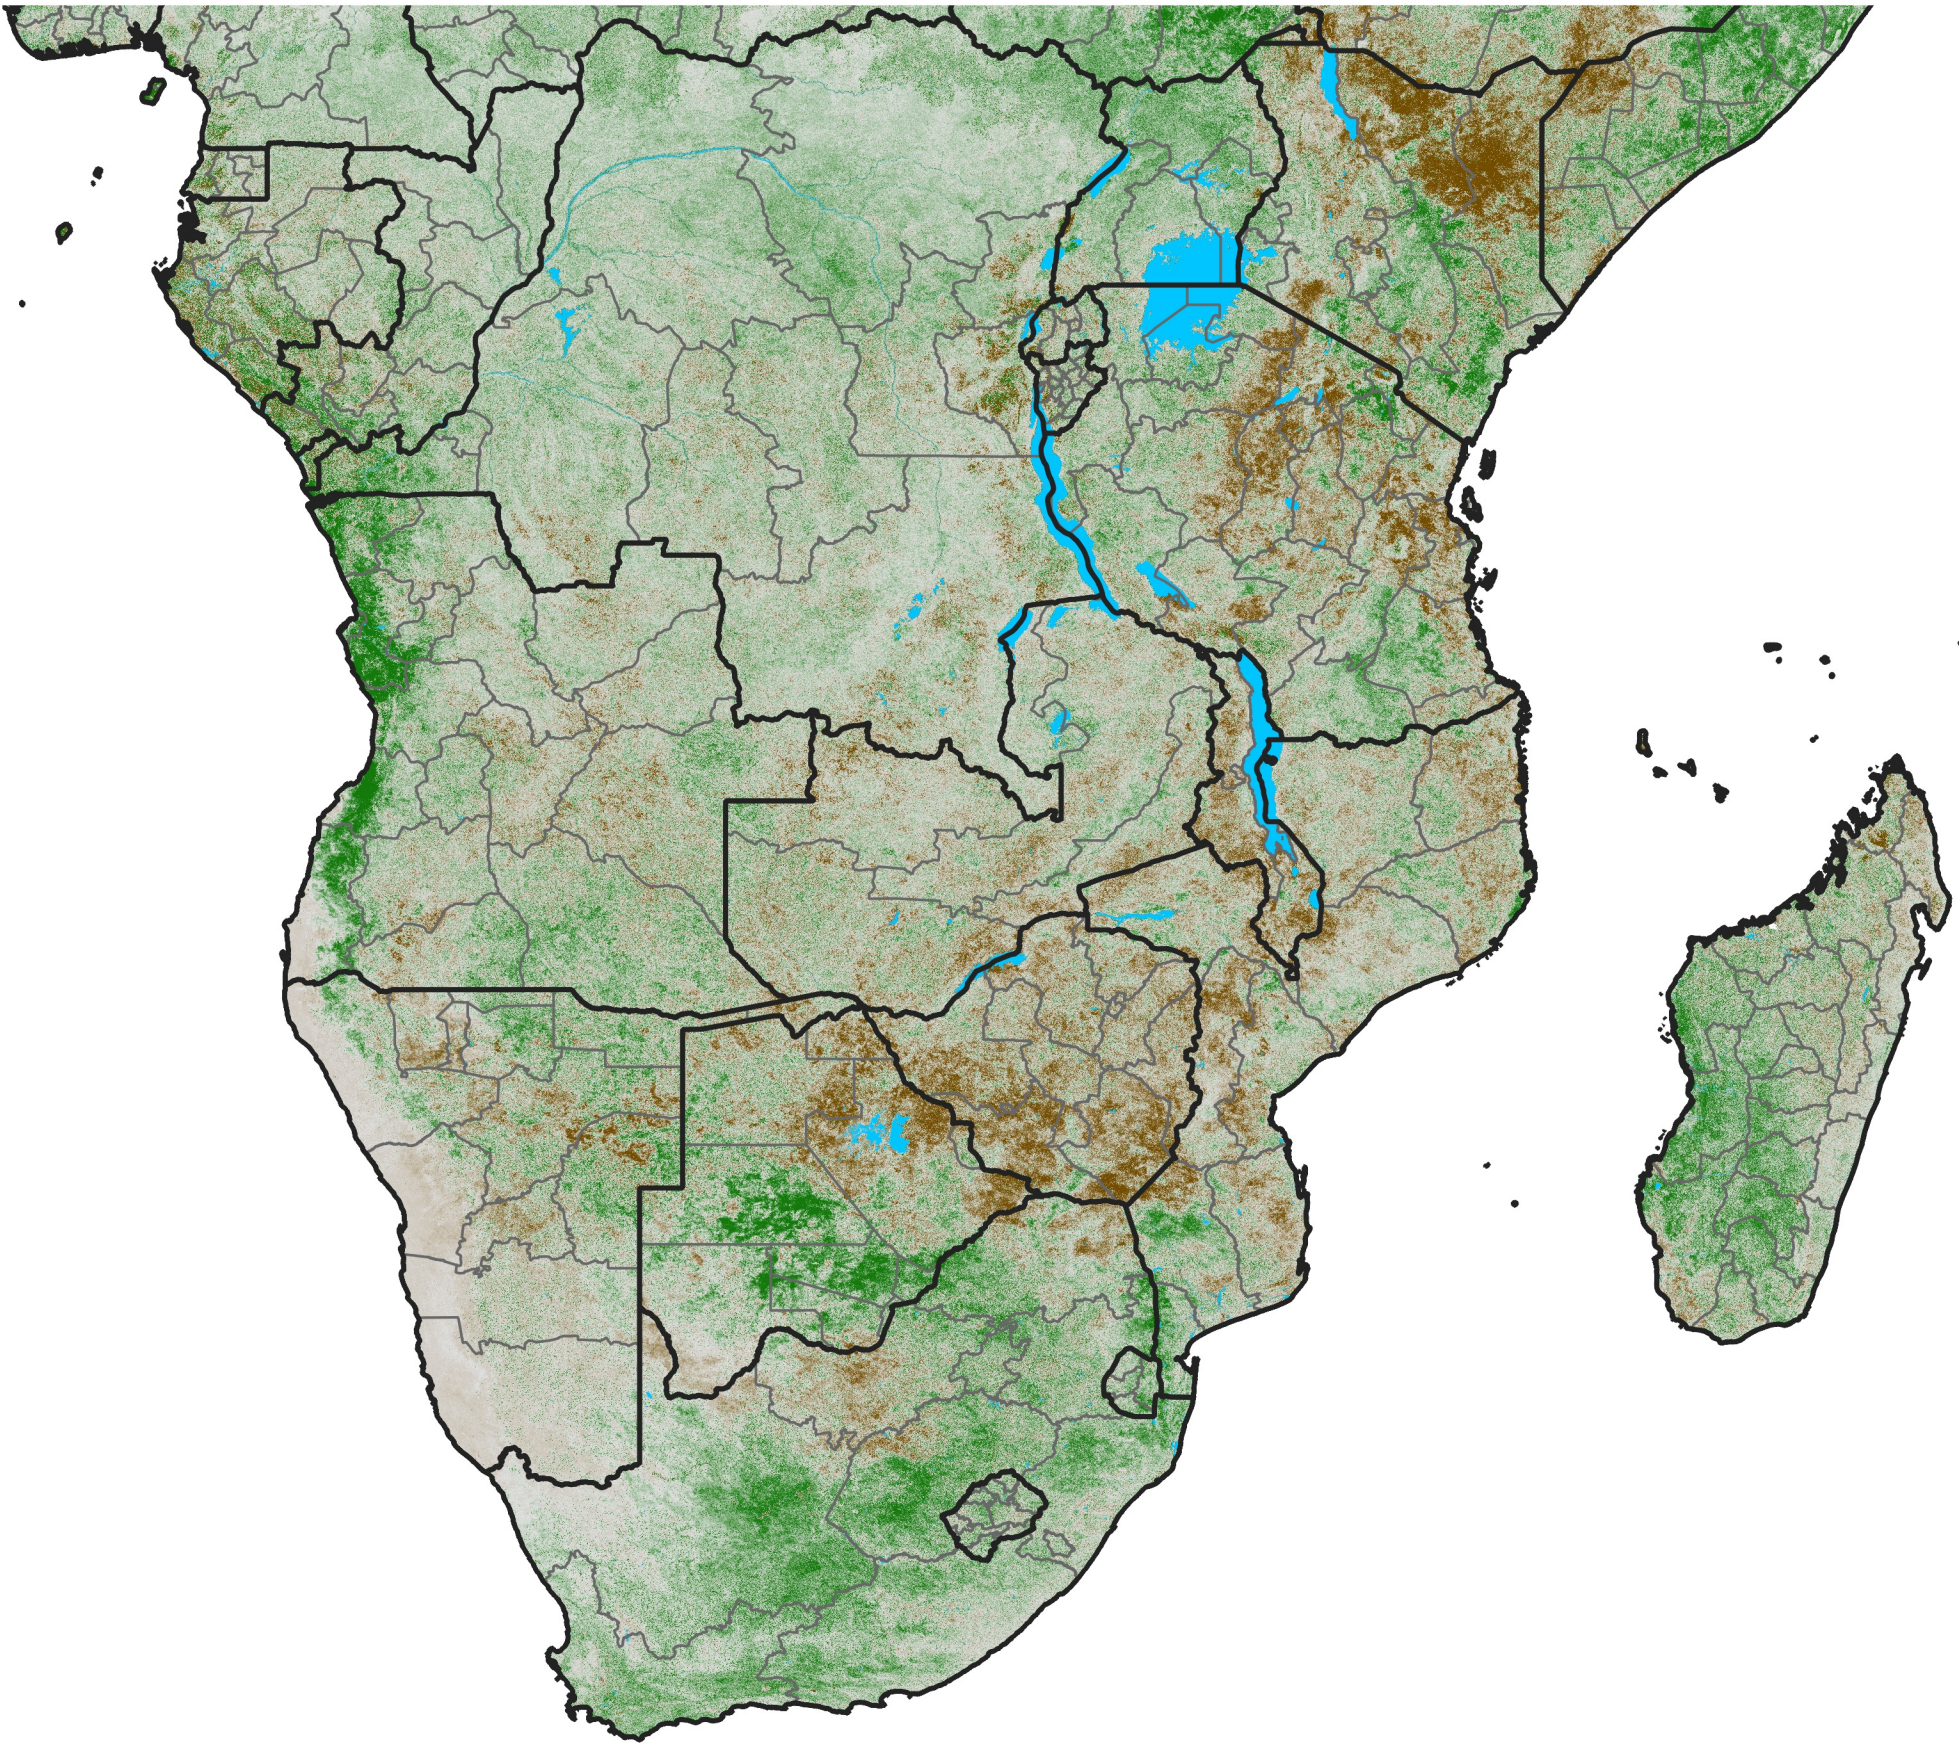

# Southern Africa

## NDVI Difference

2012 minus 2011

Period 35 / December 11 - 20, 2012

### NDVI Difference

< -0.3   -0.2   -0.1   -0.05   0.05   0.1   0.2   >0.3

Negative

No Difference

Positive