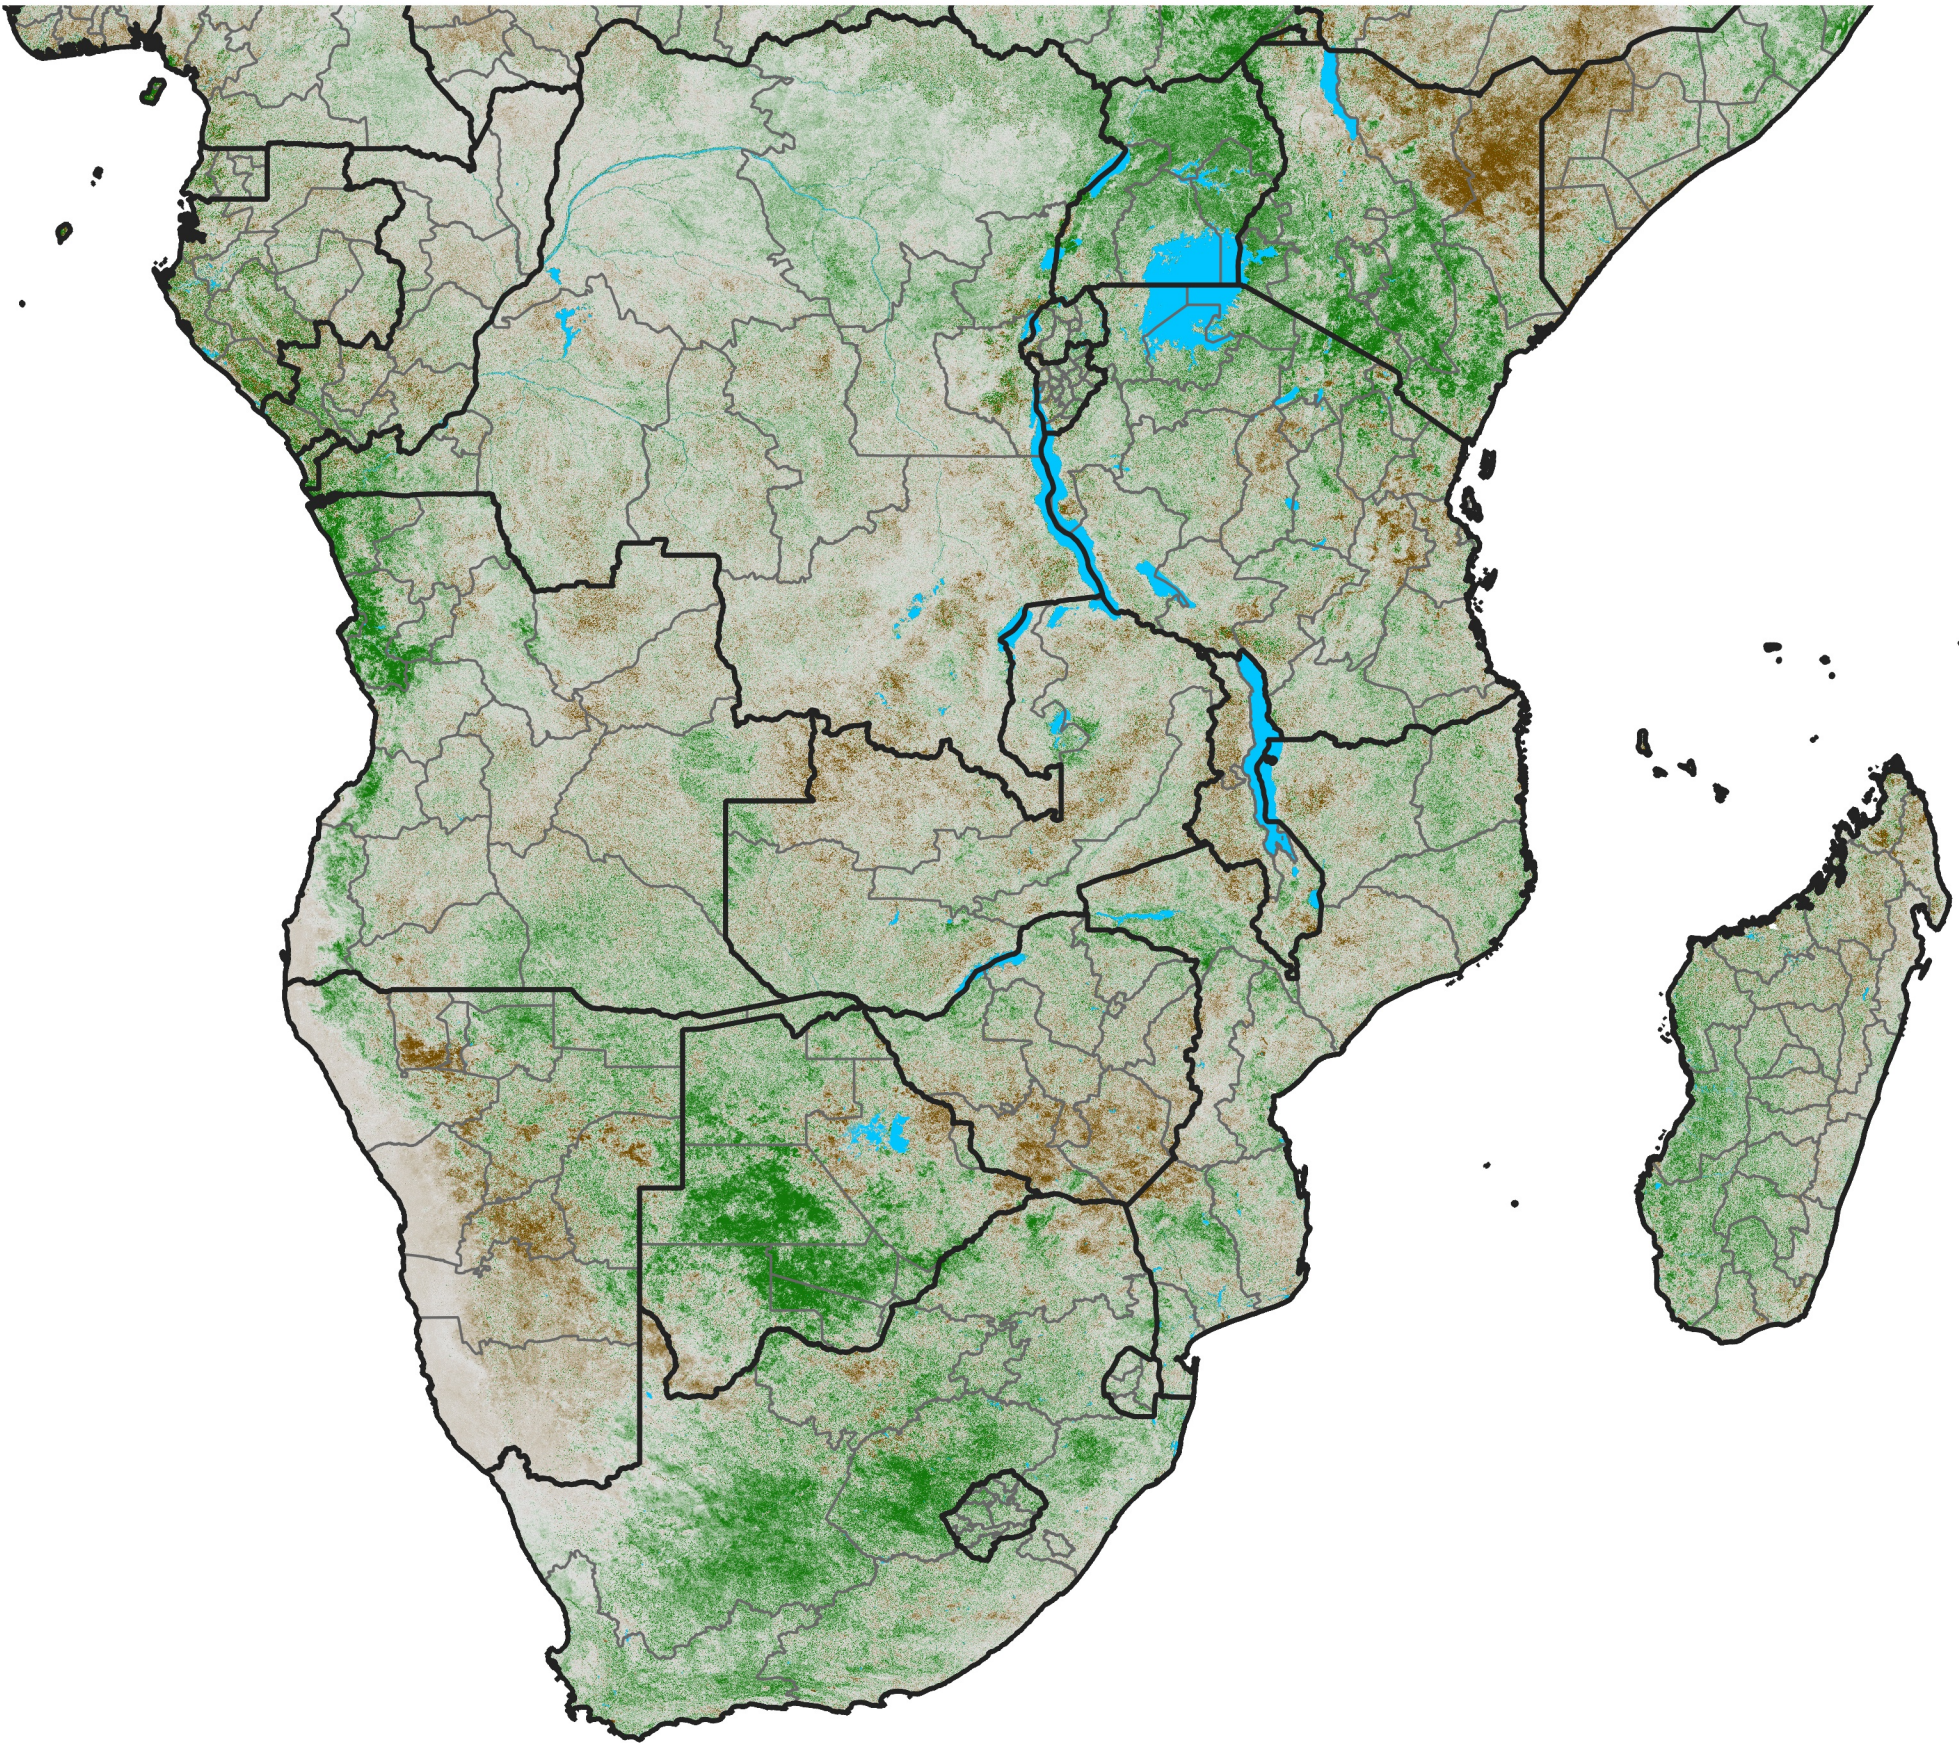

Southern Africa

NDVI Difference

2013 minus 2012

Period 02 / January 11 - 20, 2013

NDVI Difference

< -0.3 -0.2 -0.1 -0.05 0.05 0.1 0.2 >0.3

Negative

No Difference