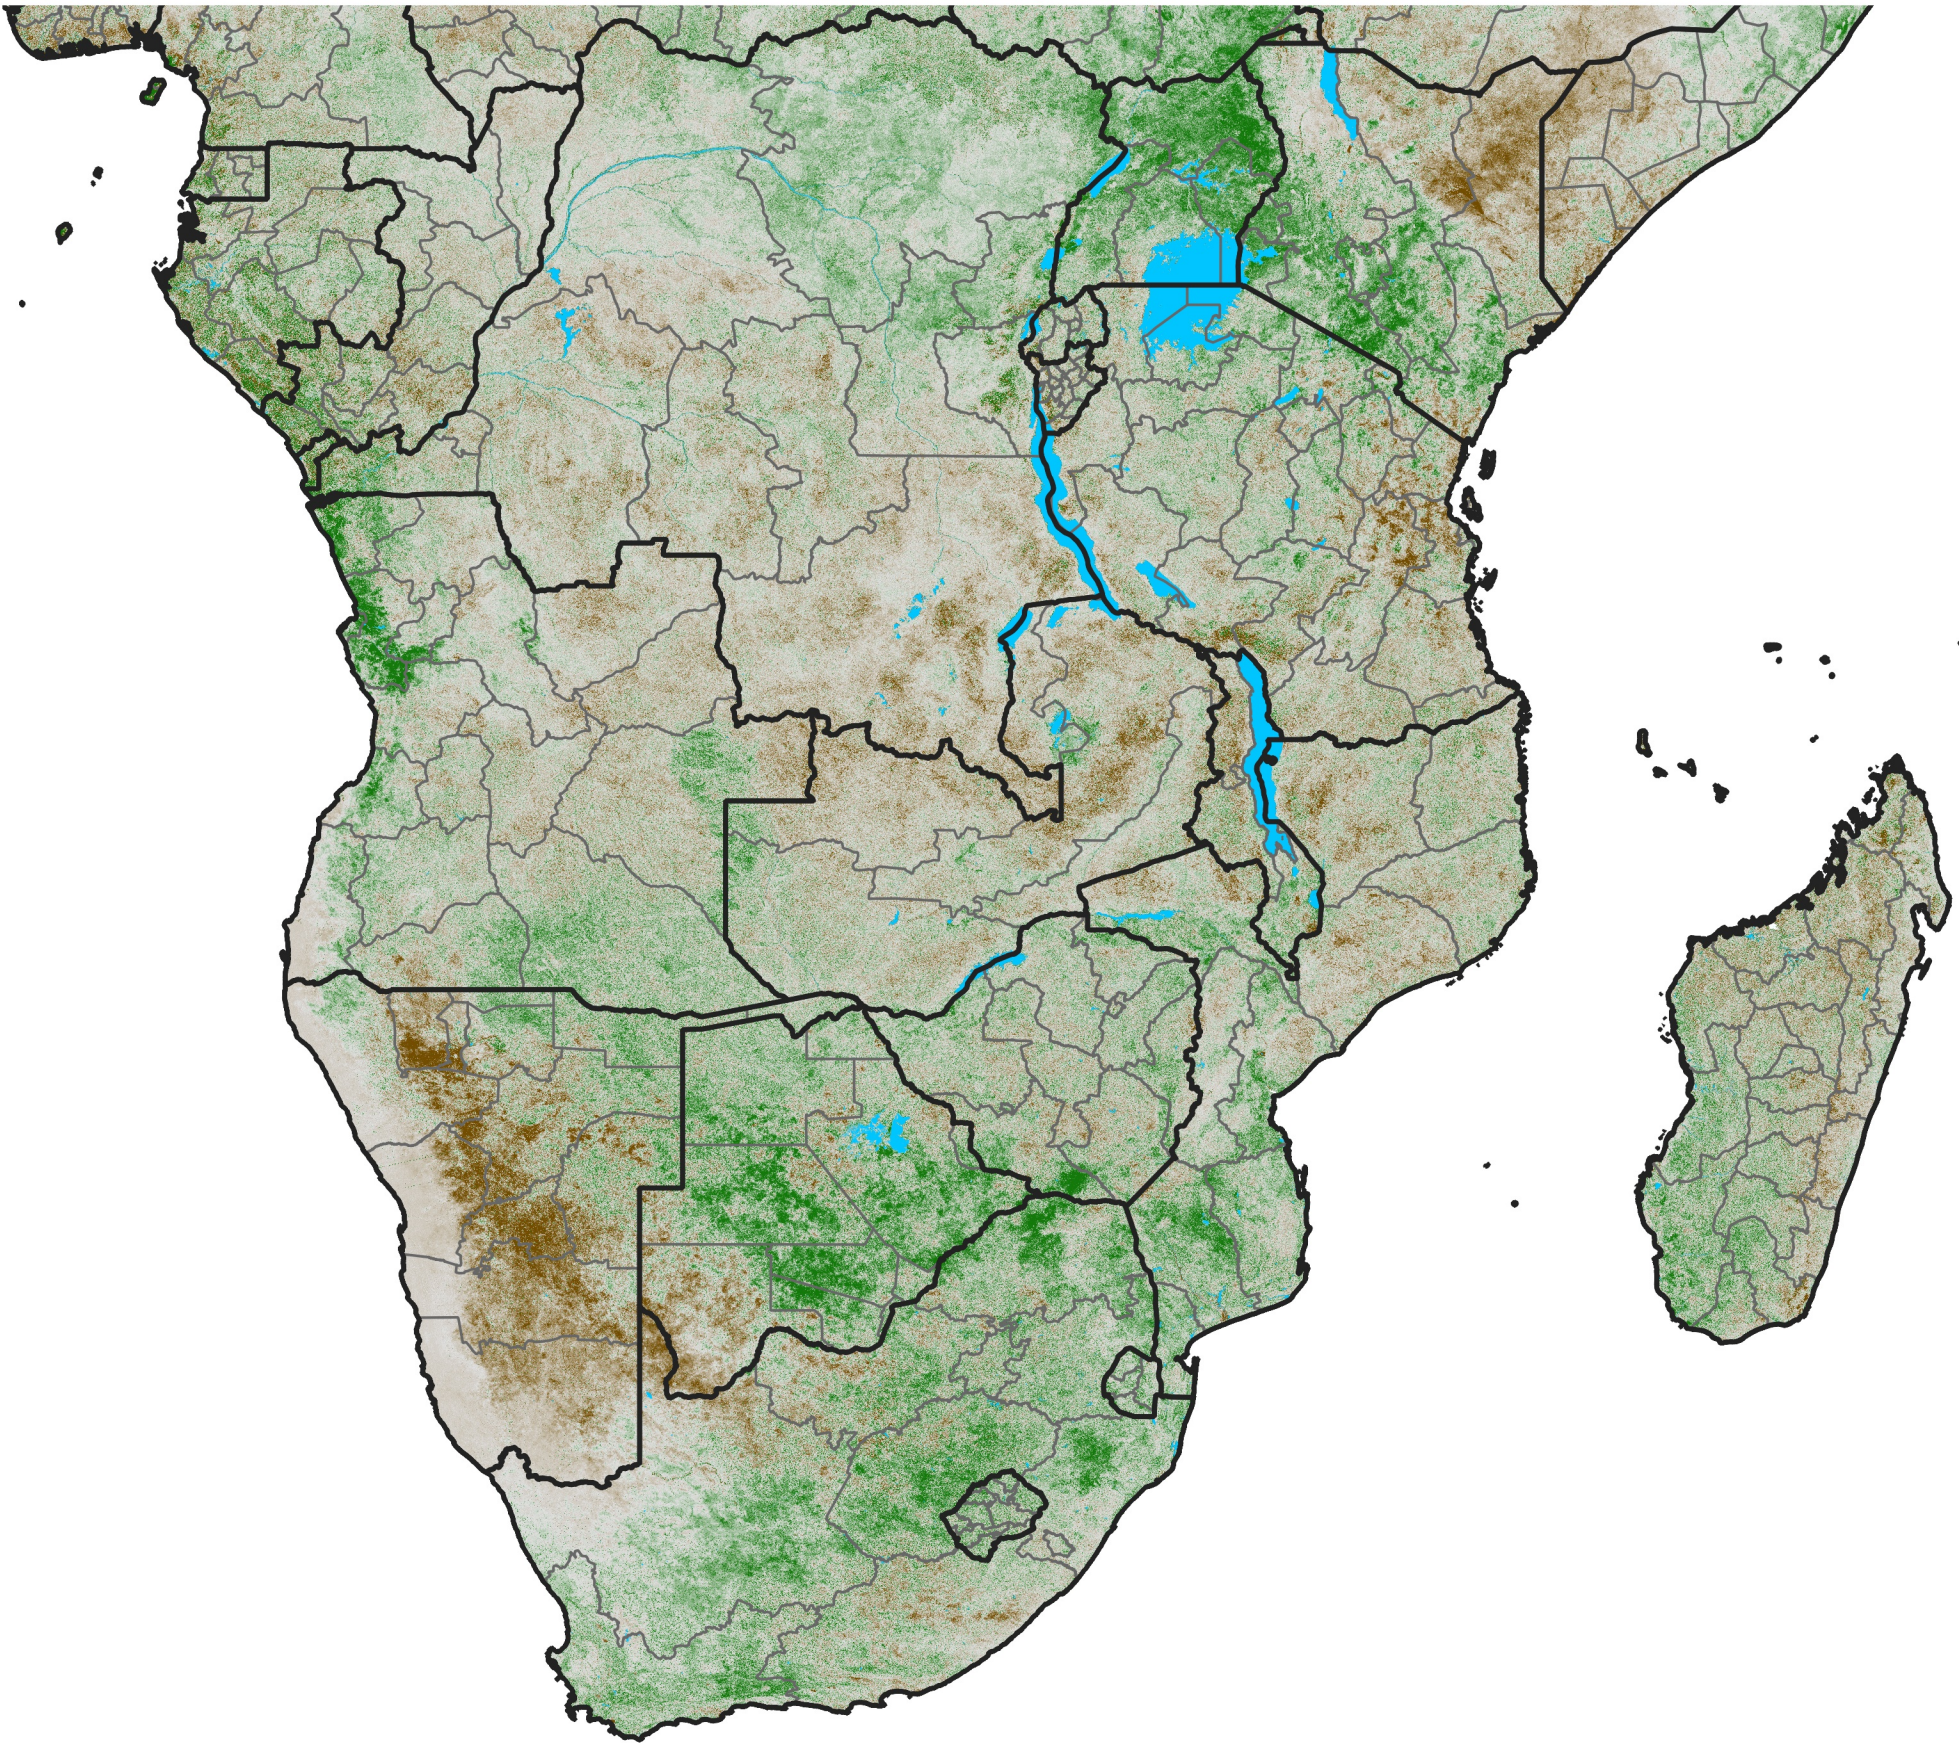

Southern Africa

NDVI Difference

2013 minus 2012

Period 04 / February 01 - 10, 2013

NDVI Difference

< -0.3 -0.2 -0.1 -0.05 0.05 0.1 0.2 >0.3

Negative

No Difference