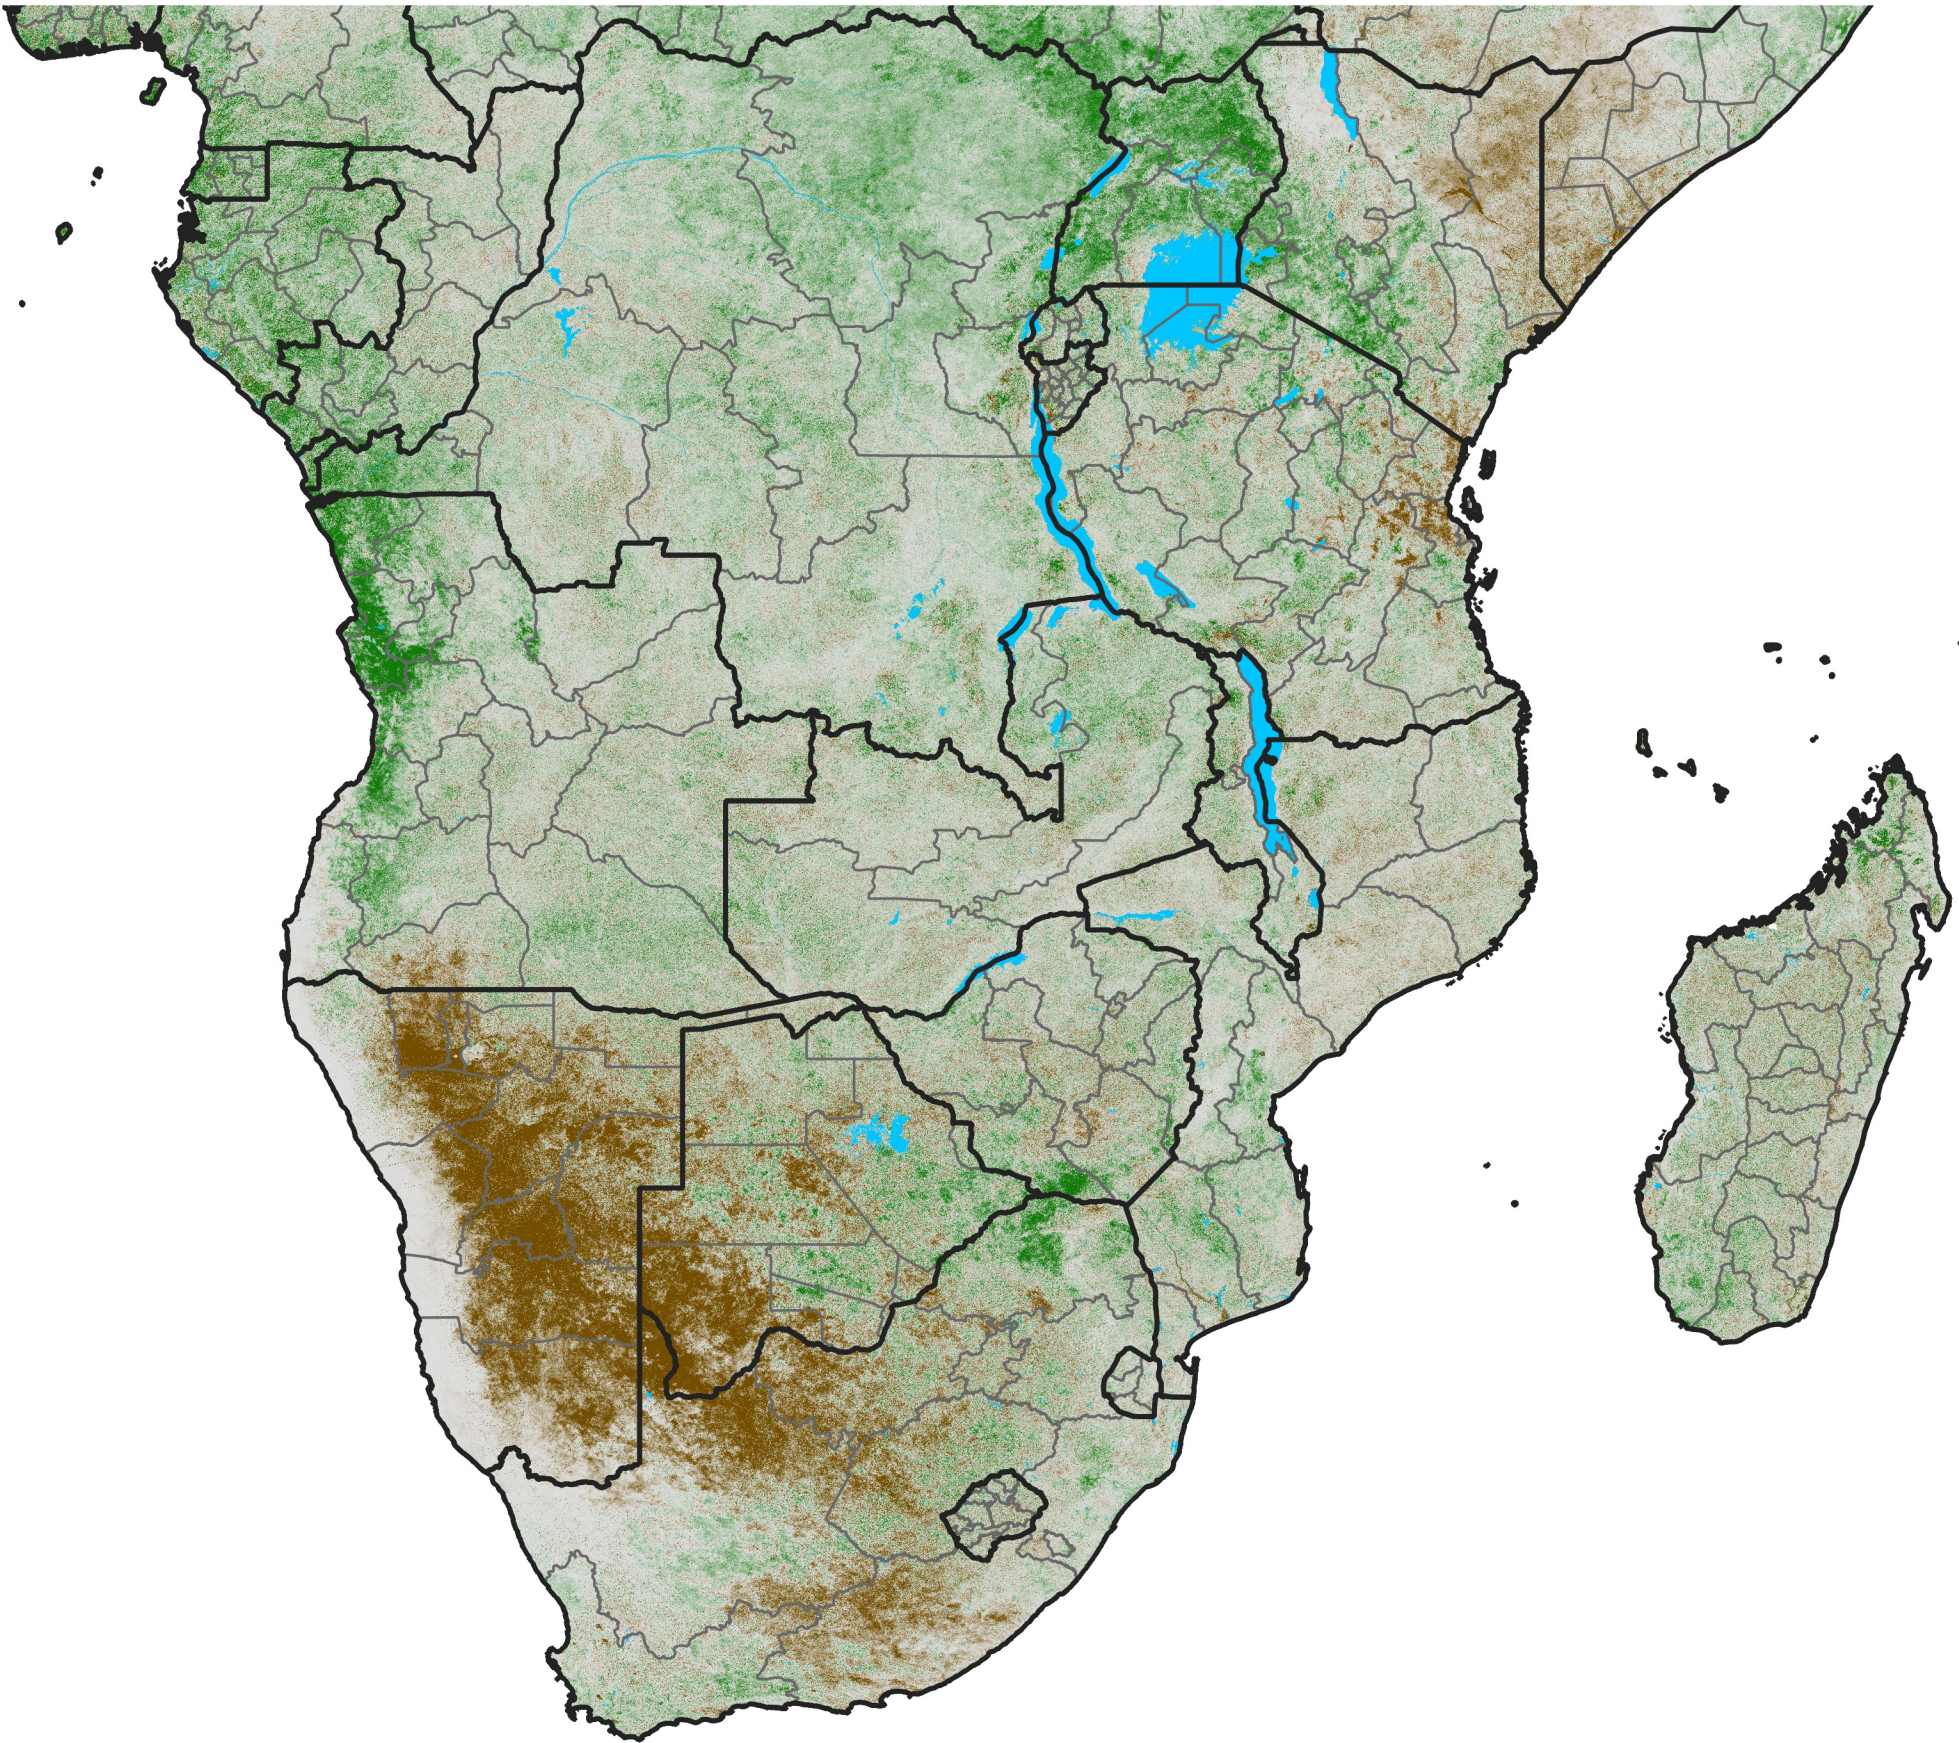

Southern Africa

NDVI Difference

2013 minus 2012

Period 06 / February 21 - 28, 2013

NDVI Difference

< -0.3 -0.2 -0.1 -0.05 0.05 0.1 0.2 > 0.3

Negative

No Difference